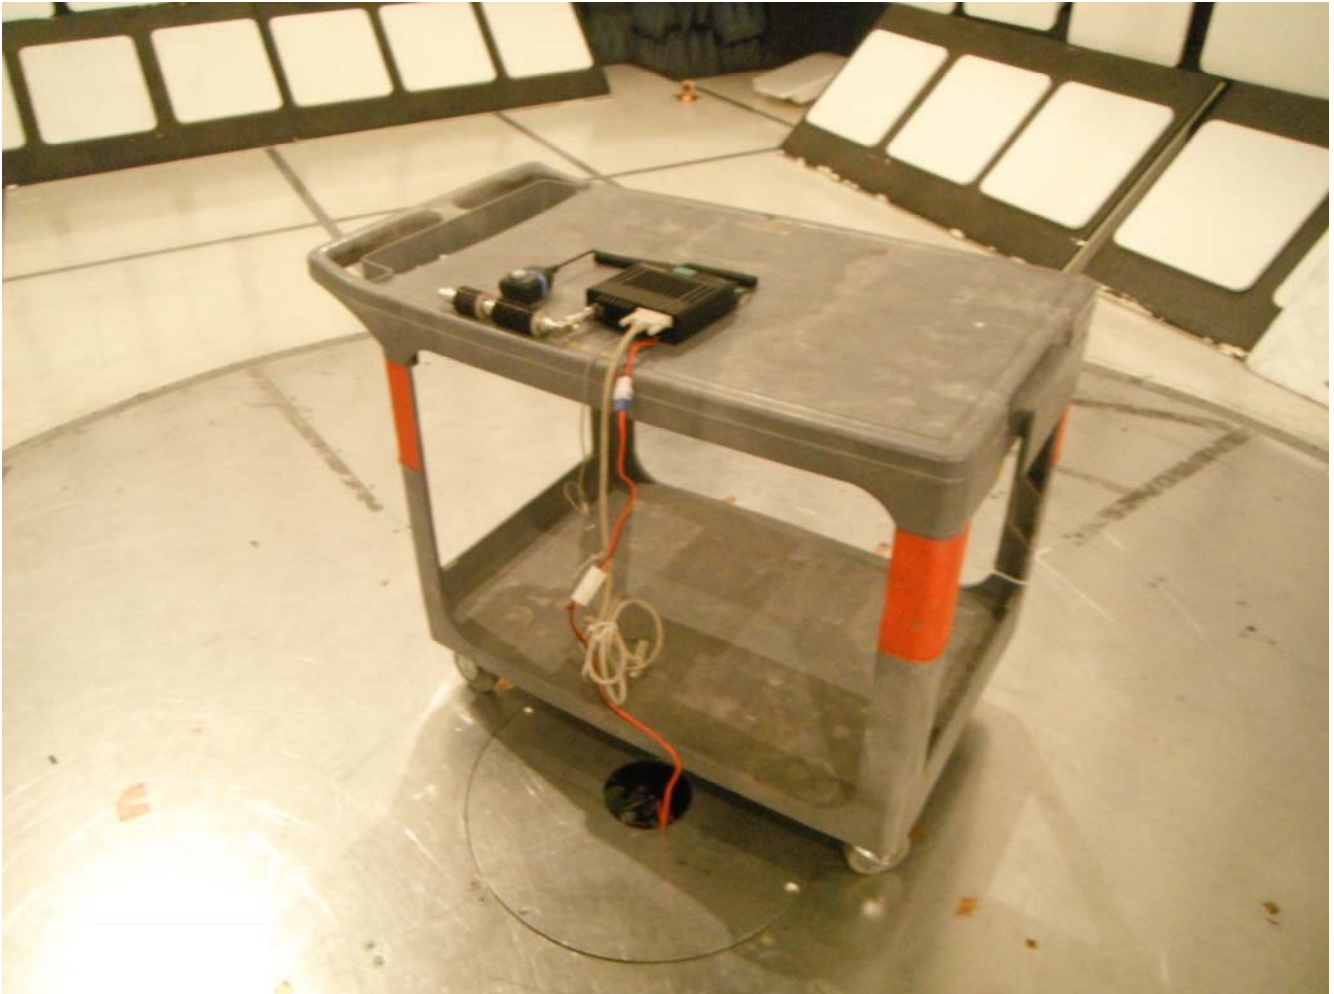

ANNEX 1 - TEST SETUP PHOTOGRAPHS

Transmitter Radiated Emission Test at 3m, 30 MHz to 1GHz

ANNEX 1 - TEST SETUP PHOTOGRAPHS

Transmitter Radiated Emission Test at 3m, Above 1GHz

ANNEX 1 - TEST SETUP PHOTOGRAPHS

Transmitter Radiated Emission Test

ICOM Incorporated
UHF Mobile Transceiver, Model: IC-F6061D
FCC ID: AFJ298001