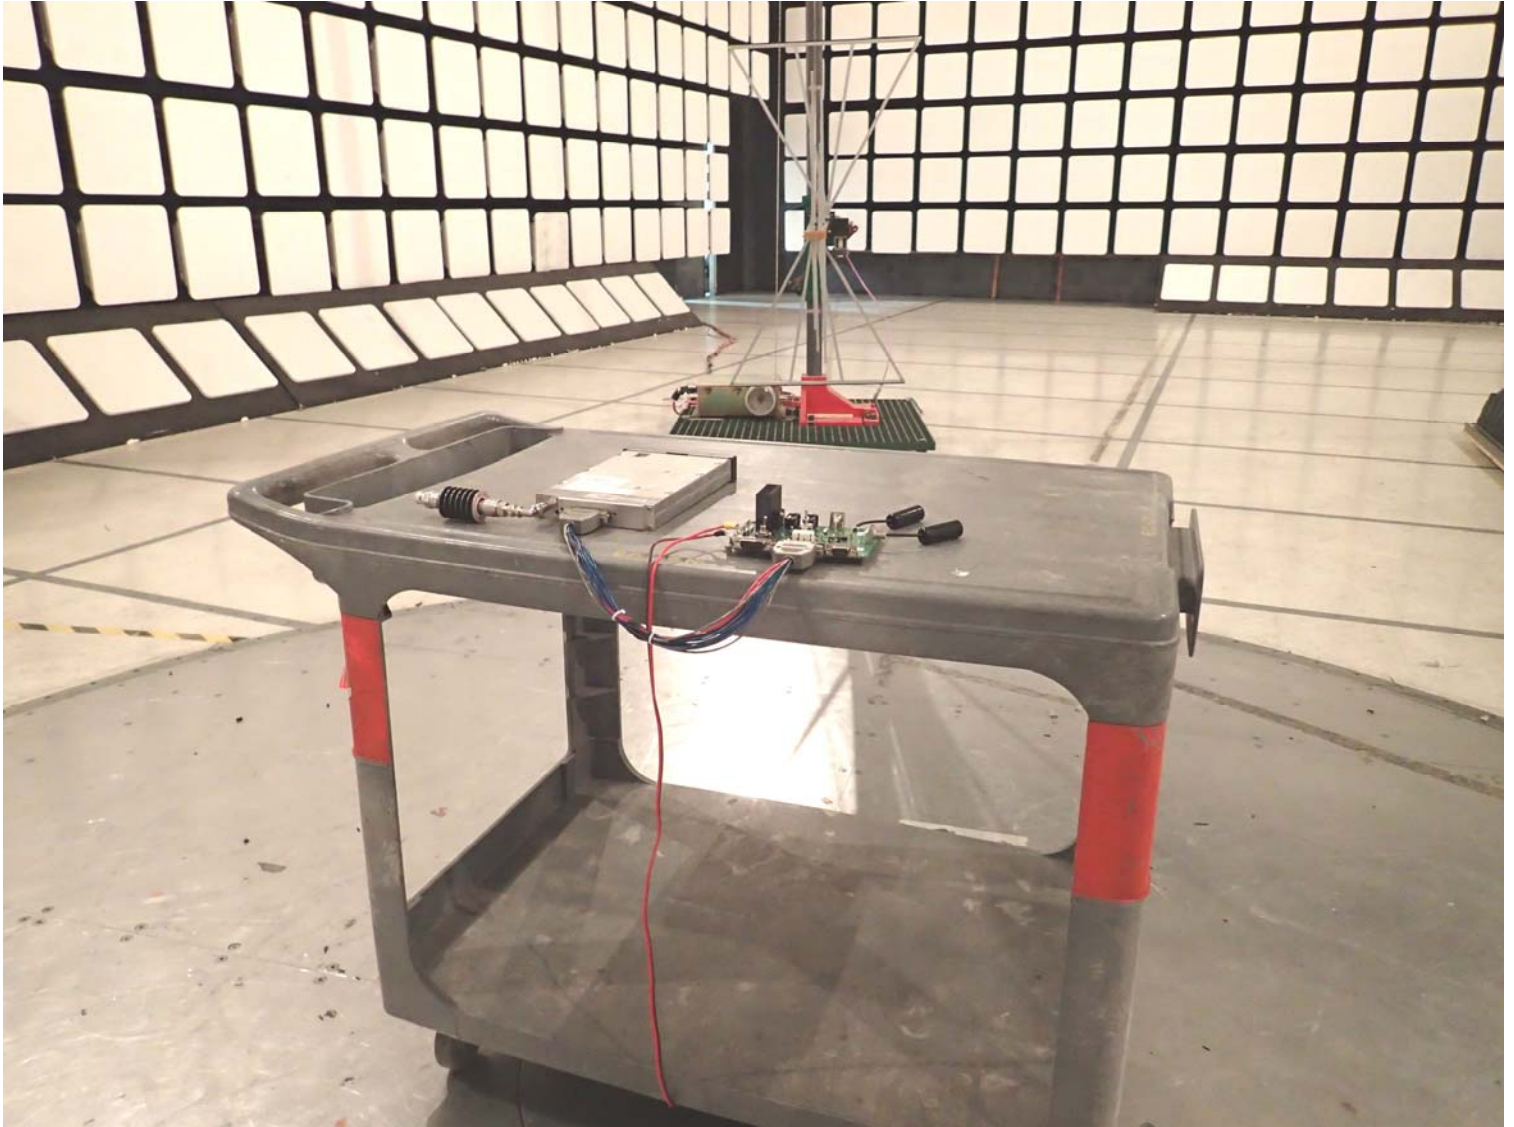

ANNEX 1 - TEST SETUP PHOTOGRAPHS

Radiated Transmitter Emission Test at 3m, 30 MHz to 1GHz

ICOM Incorporated
VHF Air Band Transceiver, M/N: IC-A220
FCC ID: AFJ297410, IC: 202D-297410

ANNEX 1 - TEST SETUP PHOTOGRAPHS

Radiated Transmitter Emission Test at 3m, 30 MHz to 1GHz

ICOM Incorporated
VHF Air Band Transceiver, M/N: IC-A220
FCC ID: AFJ297410, IC: 202D-297410

ANNEX 1 - TEST SETUP PHOTOGRAPHS

Radiated Transmitter Emission Test at 3m, Above 1GHz