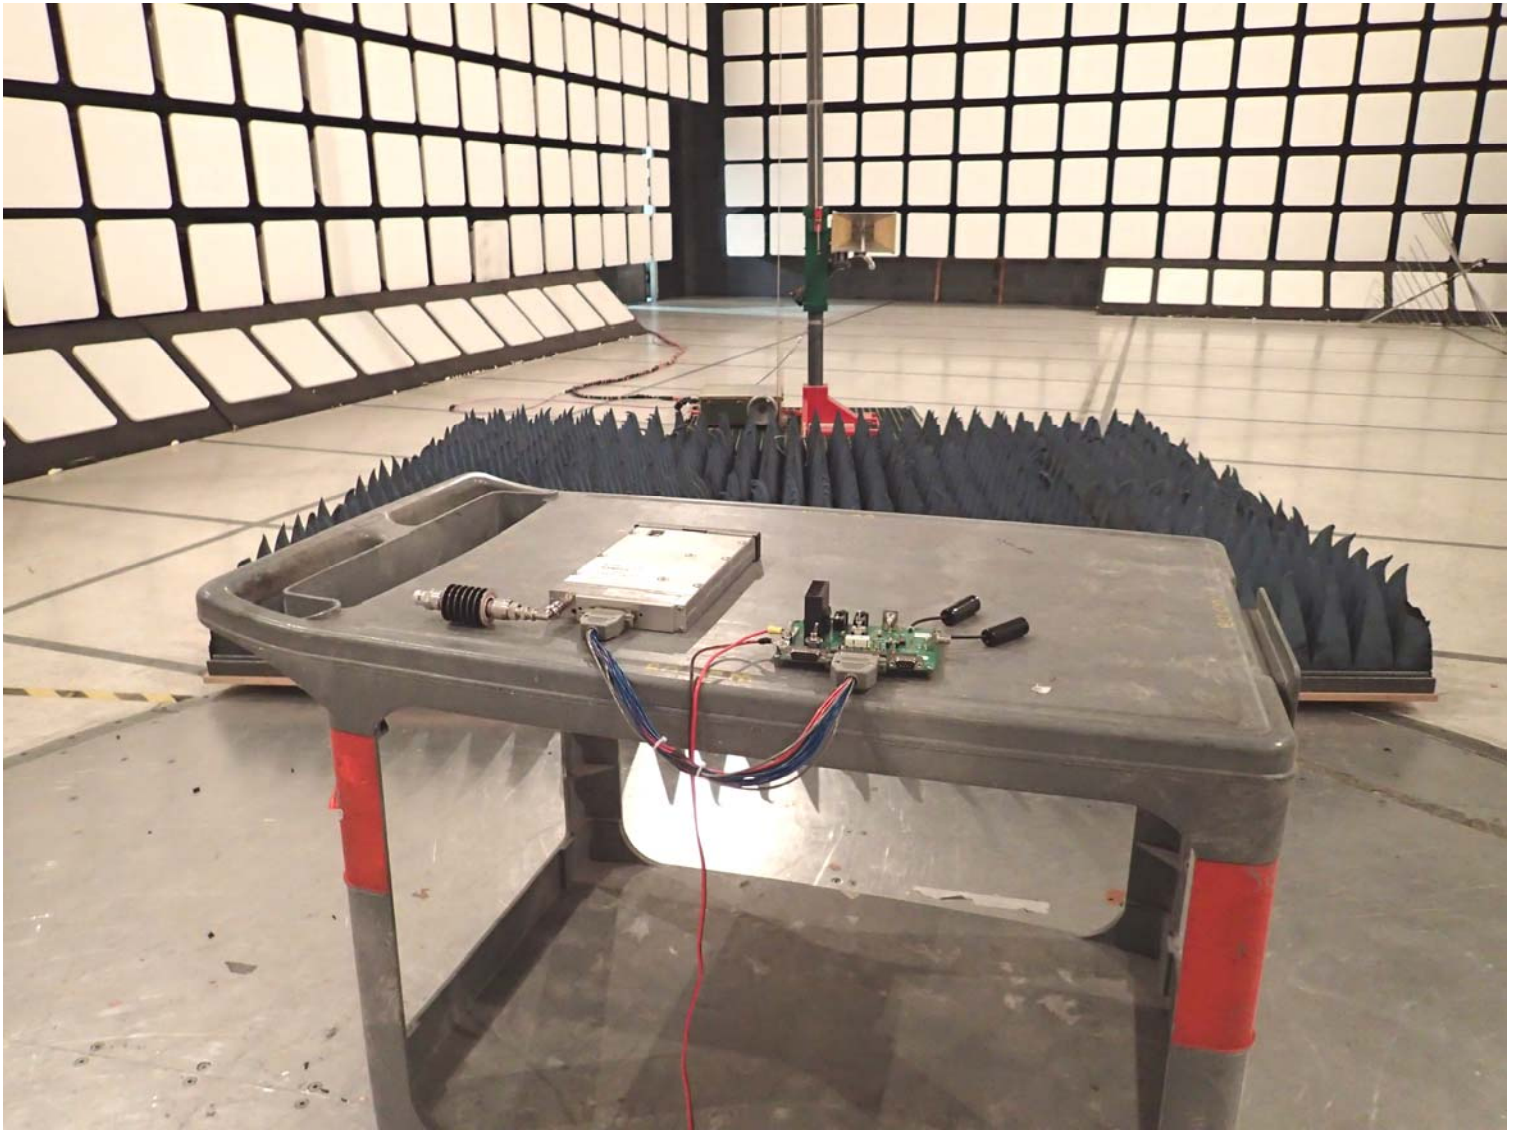

ANNEX 1 - TEST SETUP PHOTOGRAPHS

Radiated Transmitter Emission Test at 3m, 30 MHz to 1GHz

ICOM Incorporated
VHF Air Band Transceiver, M/N: IC-A220
FCC ID: AFJ297410, IC: 202D-297410

ANNEX 1 - TEST SETUP PHOTOGRAPHS

Radiated Transmitter Emission Test at 3m, 30 MHz to 1GHz

ICOM Incorporated
VHF Air Band Transceiver, M/N: IC-A220
FCC ID: AFJ297410, IC: 202D-297410

ANNEX 1 - TEST SETUP PHOTOGRAPHS

Radiated Transmitter Emission Test at 3m, Above 1GHz