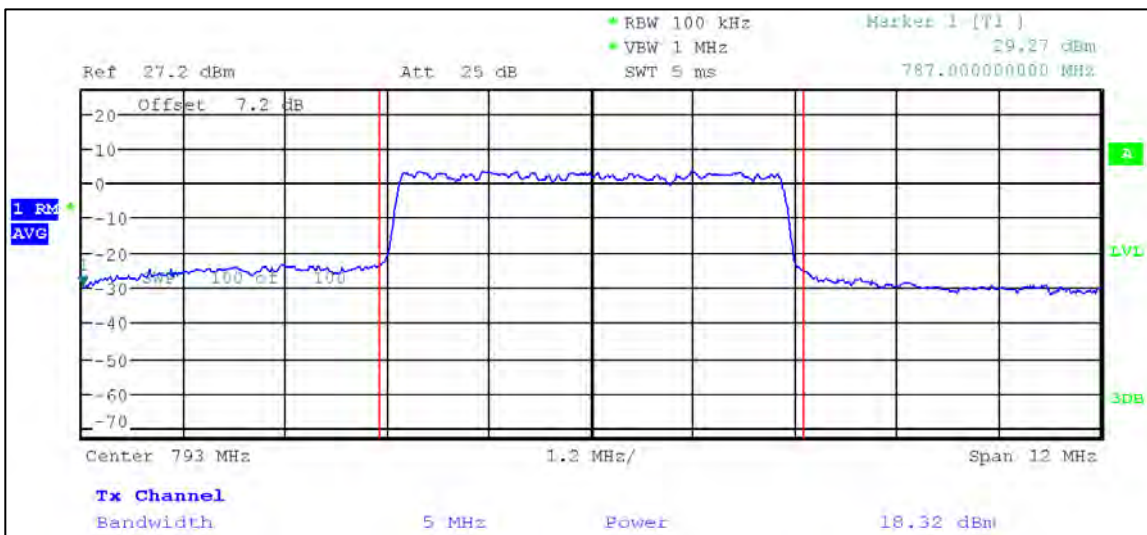

10 MHz Nominal Bandwidth

16QAM

5 MHz Nominal Bandwidth

LTE Band 14

QPSK

5 MHz Nominal Bandwidth

10 MHz Nominal Bandwidth

16QAM

5 MHz Nominal Bandwidth

LTE Band 25

QPSK

1.4 MHz Nominal Bandwidth

3 MHz Nominal Bandwidth

5 MHz Nominal Bandwidth

10 MHz Nominal Bandwidth

15 MHz Nominal Bandwidth