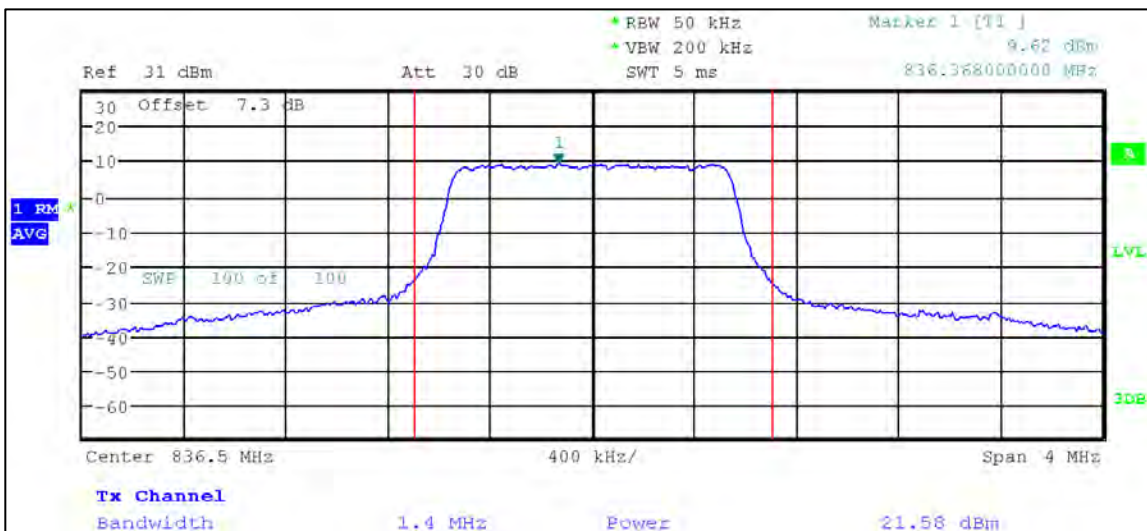

QPSK

1.4 MHz Nominal Bandwidth

3 MHz Nominal Bandwidth

5 MHz Nominal Bandwidth

10 MHz Nominal Bandwidth

15 MHz Nominal Bandwidth

16QAM

1.4 MHz Nominal Bandwidth

3 MHz Nominal Bandwidth

5 MHz Nominal Bandwidth

LTE Band 41

QPSK

5 MHz Nominal Bandwidth

10 MHz Nominal Bandwidth

15 MHz Nominal Bandwidth

20 MHz Nominal Bandwidth