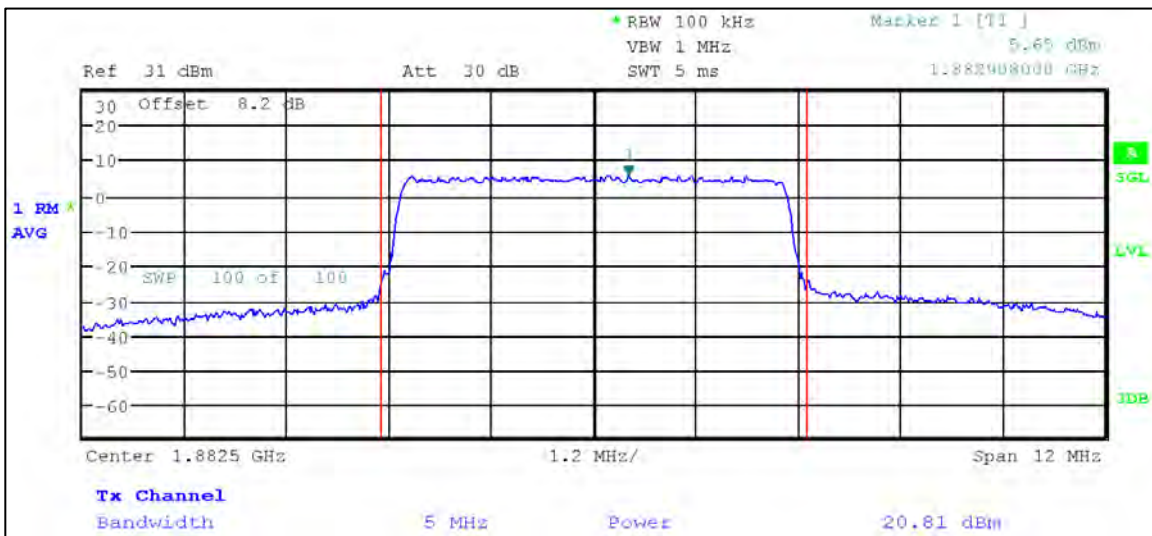

20 MHz Nominal Bandwidth

16QAM

1.4 MHz Nominal Bandwidth

3 MHz Nominal Bandwidth

5 MHz Nominal Bandwidth

LTE Band 26 (Part 90) QPSK

1.4 MHz Nominal Bandwidth

3 MHz Nominal Bandwidth