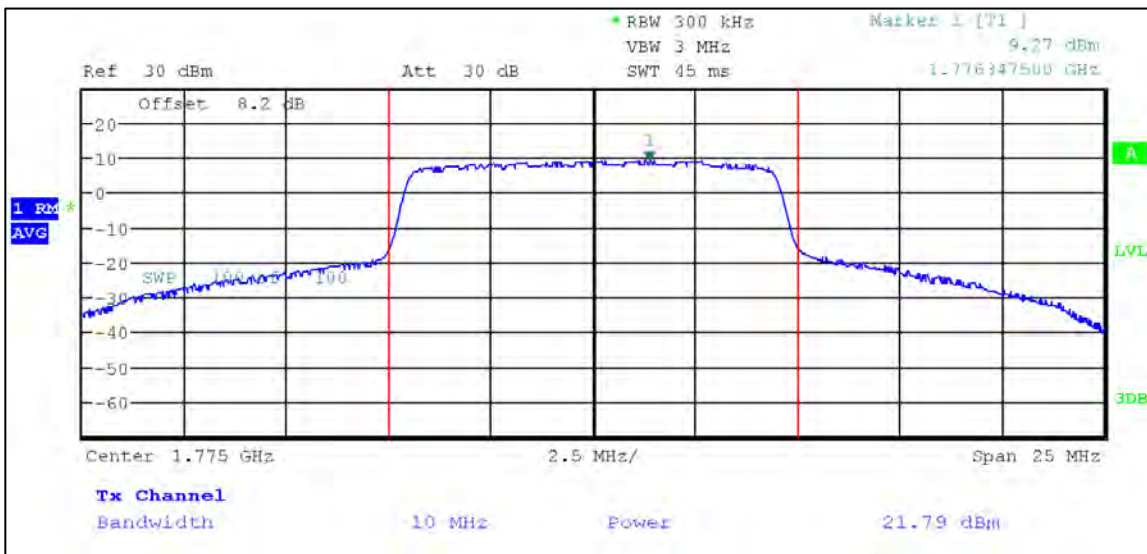

3 MHz Nominal Bandwidth

5 MHz Nominal Bandwidth

LTE Band 41

QPSK

5 MHz Nominal Bandwidth

10 MHz Nominal Bandwidth

15 MHz Nominal Bandwidth

20 MHz Nominal Bandwidth

16QAM

5 MHz Nominal Bandwidth

LTE Band 66

QPSK

1.4 MHz Nominal Bandwidth

3 MHz Nominal Bandwidth

5 MHz Nominal Bandwidth

10 MHz Nominal Bandwidth

15 MHz Nominal Bandwidth

20 MHz Nominal Bandwidth

16QAM

1.4 MHz Nominal Bandwidth

3 MHz Nominal Bandwidth

5 MHz Nominal Bandwidth

LTE Band 71

QPSK