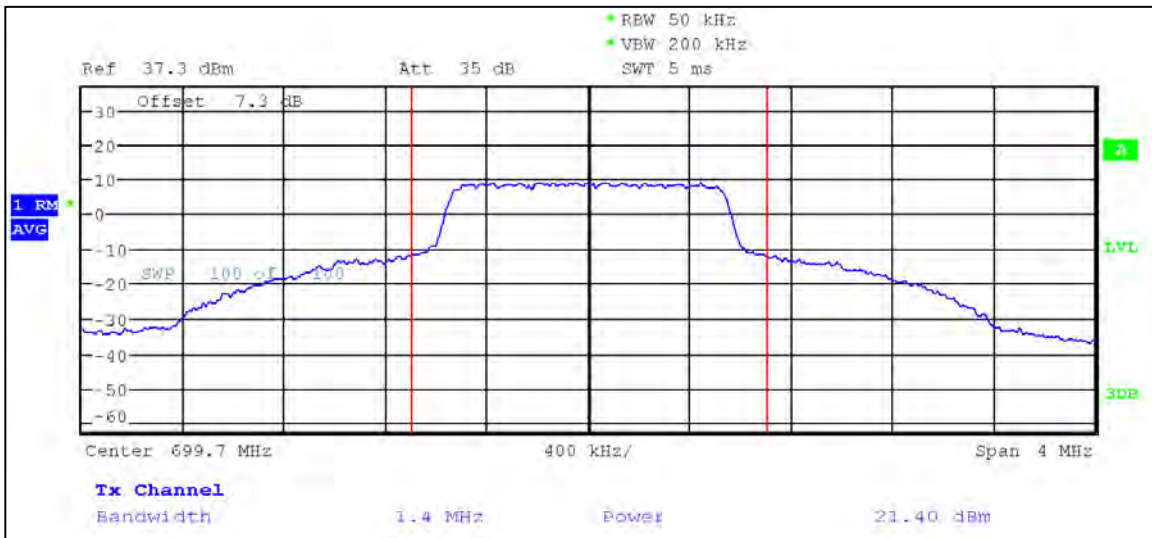

p21a0006-02_LTE Annex A

Test Data Plots

Average Conducted output Power and EIRP

LTE Band 12

QPSK

1.4 MHz Nominal Bandwidth

3 MHz Nominal Bandwidth

5 MHz Nominal Bandwidth

10 MHz Nominal Bandwidth

16QAM

1.4 MHz Nominal Bandwidth

3 MHz Nominal Bandwidth

5 MHz Nominal Bandwidth

LTE Band 13

QPSK

5 MHz Nominal Bandwidth

10 MHz Nominal Bandwidth

16QAM

5 MHz Nominal Bandwidth

LTE Band 14

QPSK

5 MHz Nominal Bandwidth

10 MHz Nominal Bandwidth

16QAM