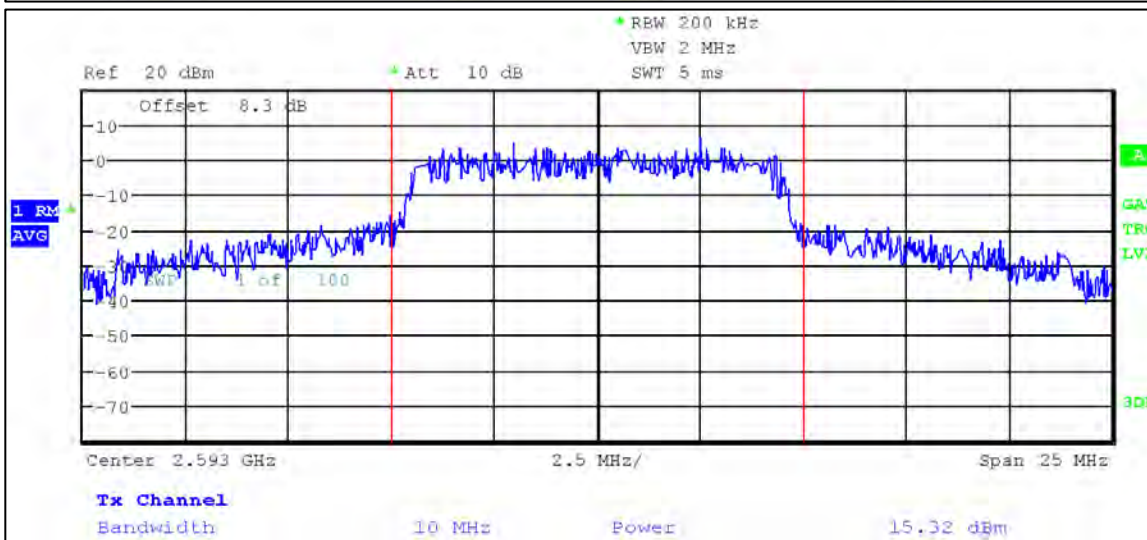

3 MHz Nominal Bandwidth

5 MHz Nominal Bandwidth

LTE Band 41

QPSK

5 MHz Nominal Bandwidth

10 MHz Nominal Bandwidth

15 MHz Nominal Bandwidth

20 MHz Nominal Bandwidth

16QAM

5 MHz Nominal Bandwidth

LTE Band 66

QPSK

1.4 MHz Nominal Bandwidth

3 MHz Nominal Bandwidth

5 MHz Nominal Bandwidth

10 MHz Nominal Bandwidth