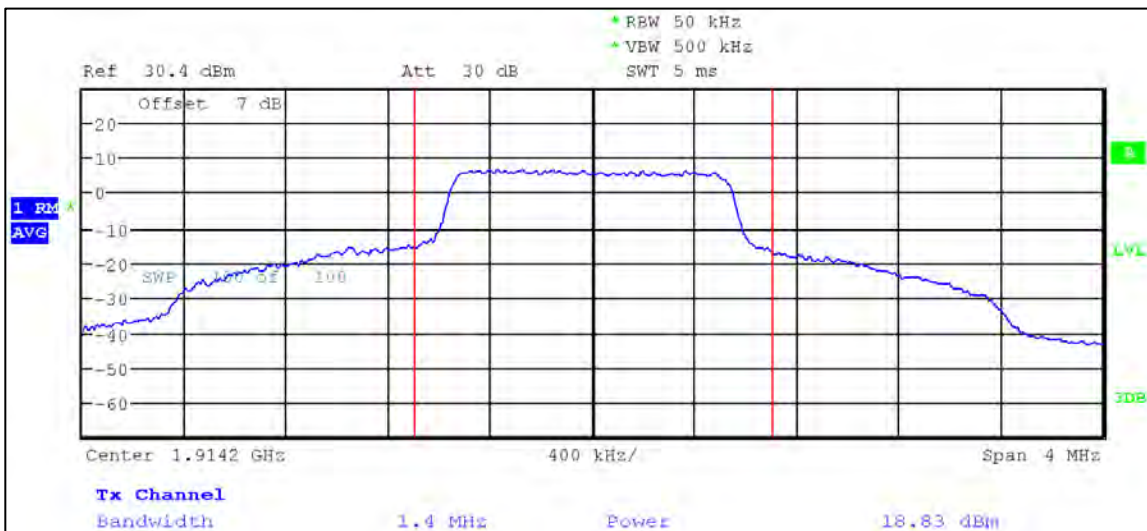

p21a0006-02_LTE Annex A

Test Data Plots

Average Conducted output Power and EIRP

LTE Band 12

QPSK

1.4 MHz Nominal Bandwidth

3 MHz Nominal Bandwidth

5 MHz Nominal Bandwidth

10 MHz Nominal Bandwidth

16QAM

5 MHz Nominal Bandwidth

LTE Band 14

QPSK

5 MHz Nominal Bandwidth

10 MHz Nominal Bandwidth

16QAM

5 MHz Nominal Bandwidth

LTE Band 25

QPSK

1.4 MHz Nominal Bandwidth

3 MHz Nominal Bandwidth

5 MHz Nominal Bandwidth

10 MHz Nominal Bandwidth

15 MHz Nominal Bandwidth