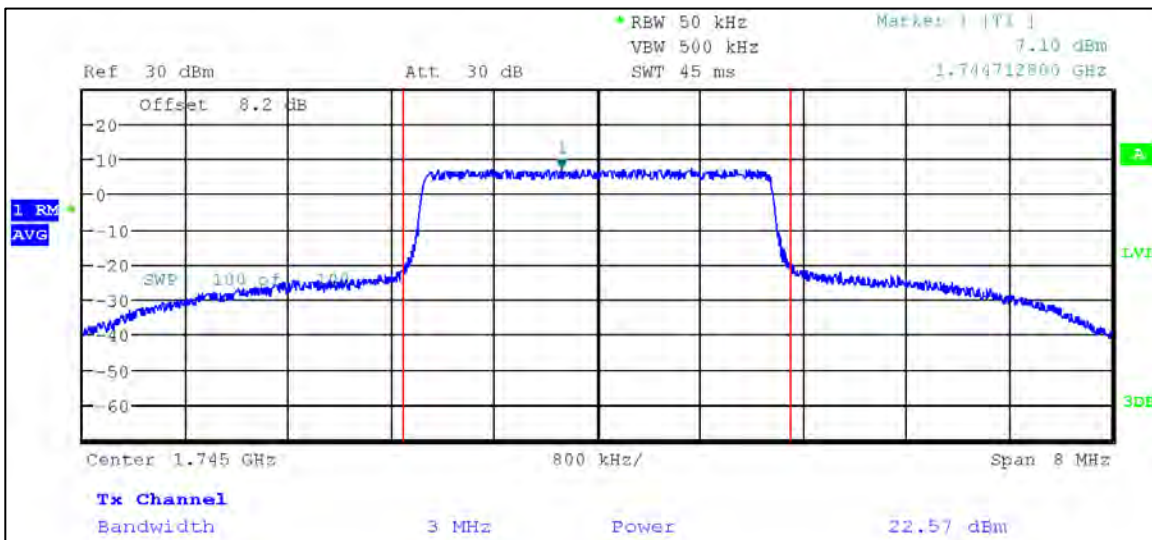

15 MHz Nominal Bandwidth

20 MHz Nominal Bandwidth

16QAM

1.4 MHz Nominal Bandwidth

3 MHz Nominal Bandwidth

5 MHz Nominal Bandwidth

LTE Band 71

QPSK