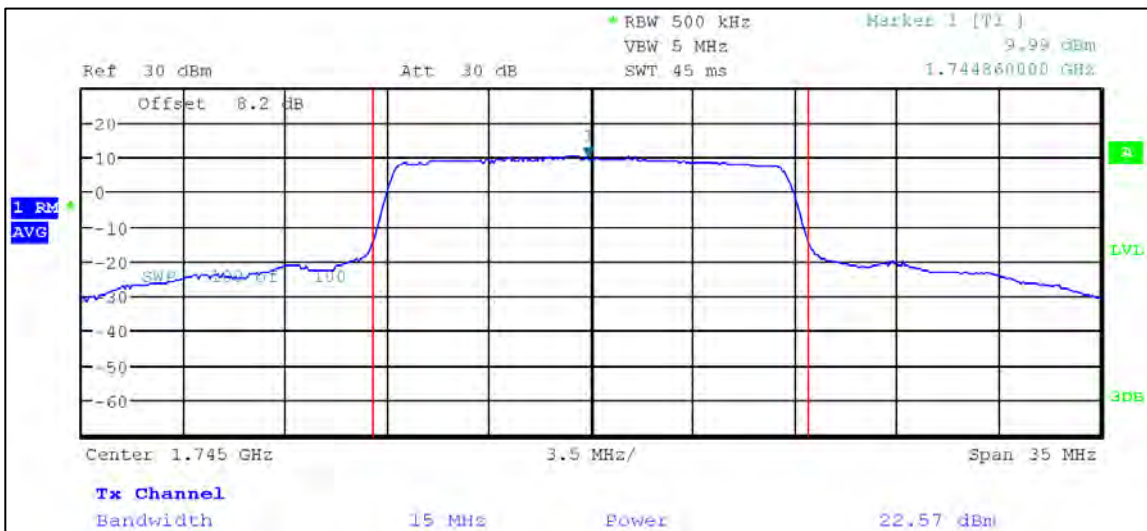

3 MHz Nominal Bandwidth

5 MHz Nominal Bandwidth

LTE Band 41

QPSK

5 MHz Nominal Bandwidth

10 MHz Nominal Bandwidth

15 MHz Nominal Bandwidth

20 MHz Nominal Bandwidth

16QAM

5 MHz Nominal Bandwidth

LTE Band 66

QPSK

1.4 MHz Nominal Bandwidth

3 MHz Nominal Bandwidth

5 MHz Nominal Bandwidth

10 MHz Nominal Bandwidth

15 MHz Nominal Bandwidth

20 MHz Nominal Bandwidth

16QAM

1.4 MHz Nominal Bandwidth

3 MHz Nominal Bandwidth

5 MHz Nominal Bandwidth

LTE Band 71

QPSK