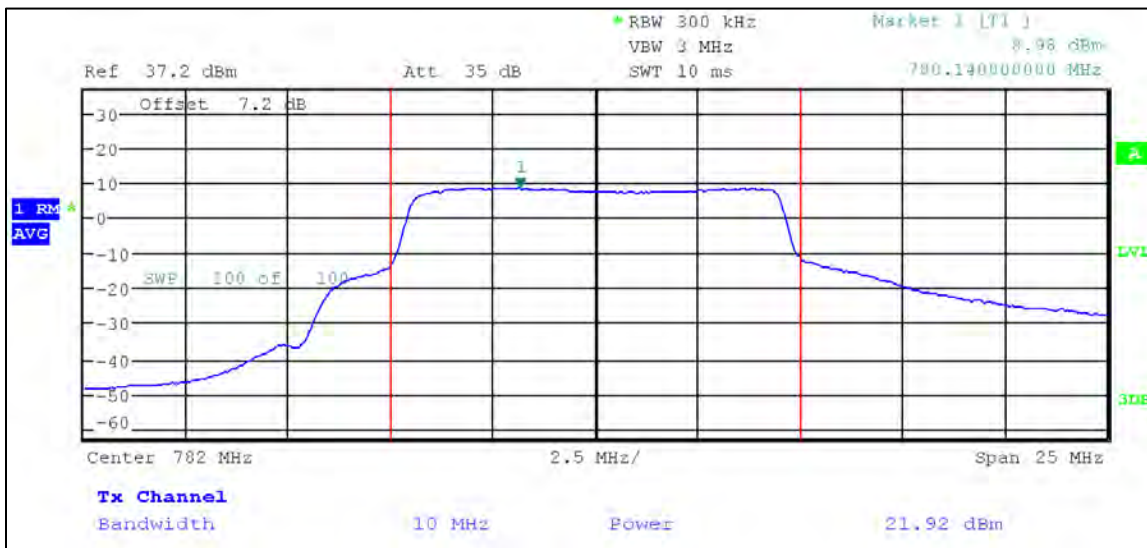

p21a0006-02_LTE Annex A

Test Data Plots

Average Conducted output Power and EIRP

LTE Band 12

QPSK

1.4 MHz Nominal Bandwidth

3 MHz Nominal Bandwidth

5 MHz Nominal Bandwidth

10 MHz Nominal Bandwidth

16QAM

1.4 MHz Nominal Bandwidth

3 MHz Nominal Bandwidth

5 MHz Nominal Bandwidth

LTE Band 13

QPSK

5 MHz Nominal Bandwidth

10 MHz Nominal Bandwidth

16QAM

5 MHz Nominal Bandwidth

LTE Band 14

QPSK

5 MHz Nominal Bandwidth

10 MHz Nominal Bandwidth

16QAM