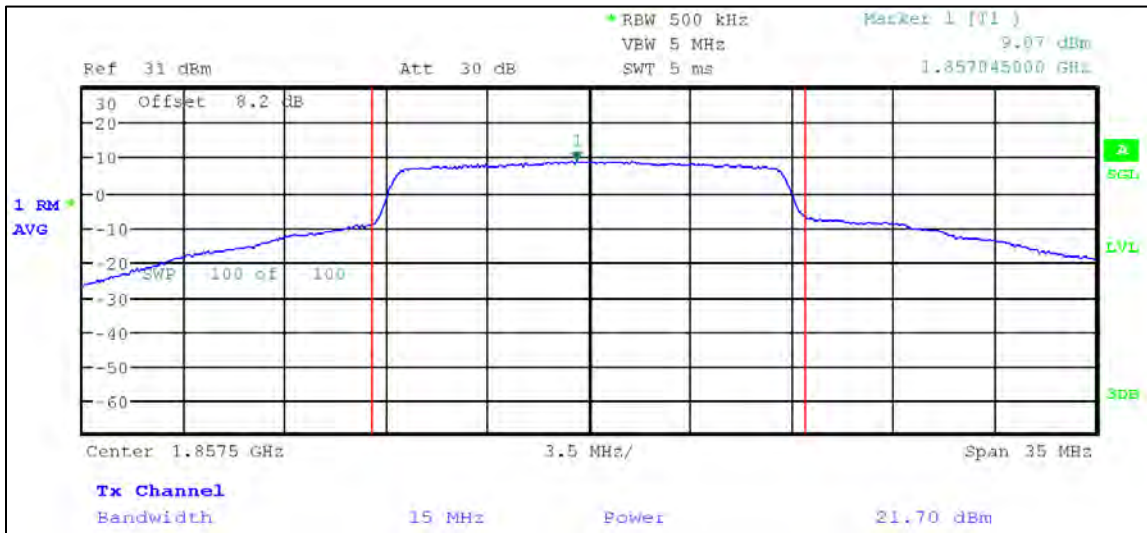

5 MHz Nominal Bandwidth

LTE Band 25

QPSK

1.4 MHz Nominal Bandwidth

3 MHz Nominal Bandwidth

5 MHz Nominal Bandwidth

10 MHz Nominal Bandwidth

15 MHz Nominal Bandwidth

20 MHz Nominal Bandwidth

16QAM

1.4 MHz Nominal Bandwidth

3 MHz Nominal Bandwidth

5 MHz Nominal Bandwidth

LTE Band 26 (Part 90) QPSK

1.4 MHz Nominal Bandwidth

3 MHz Nominal Bandwidth