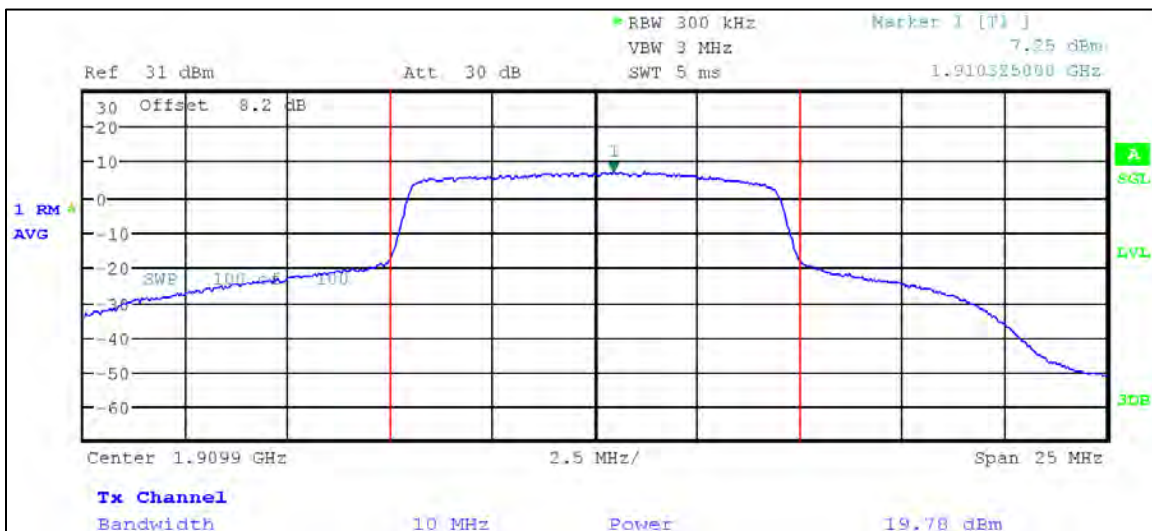

10 MHz Nominal Bandwidth

16QAM

5 MHz Nominal Bandwidth

LTE Band 14

QPSK

5 MHz Nominal Bandwidth

10 MHz Nominal Bandwidth

16QAM

5 MHz Nominal Bandwidth

LTE Band 25

QPSK

1.4 MHz Nominal Bandwidth

3 MHz Nominal Bandwidth

5 MHz Nominal Bandwidth

10 MHz Nominal Bandwidth

15 MHz Nominal Bandwidth

20 MHz Nominal Bandwidth

16QAM

1.4 MHz Nominal Bandwidth

3 MHz Nominal Bandwidth

5 MHz Nominal Bandwidth

LTE Band 26 (Part 90) QPSK

1.4 MHz Nominal Bandwidth

3 MHz Nominal Bandwidth