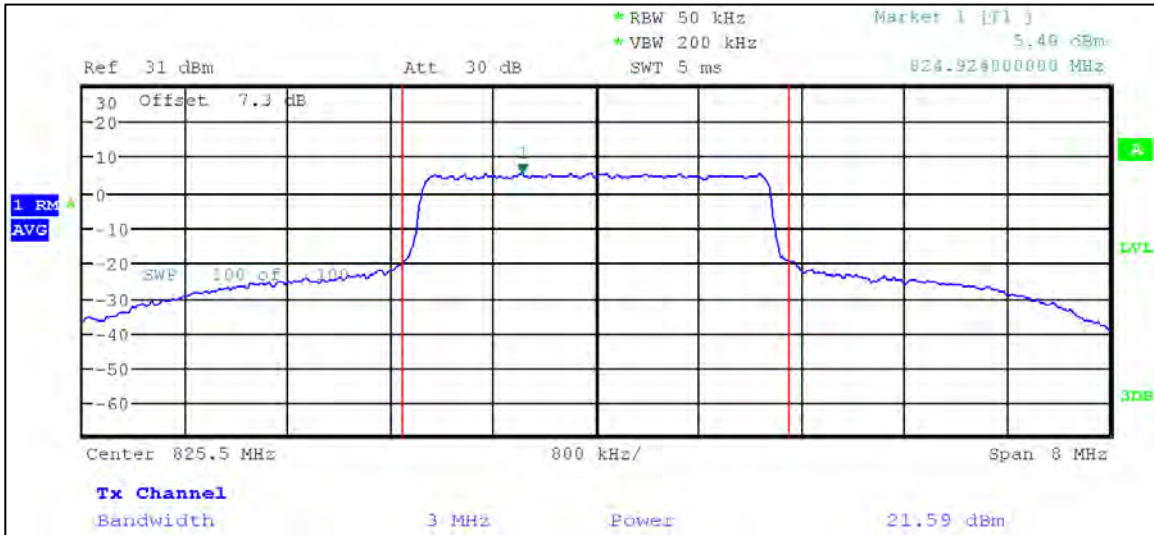

3 MHz Nominal Bandwidth