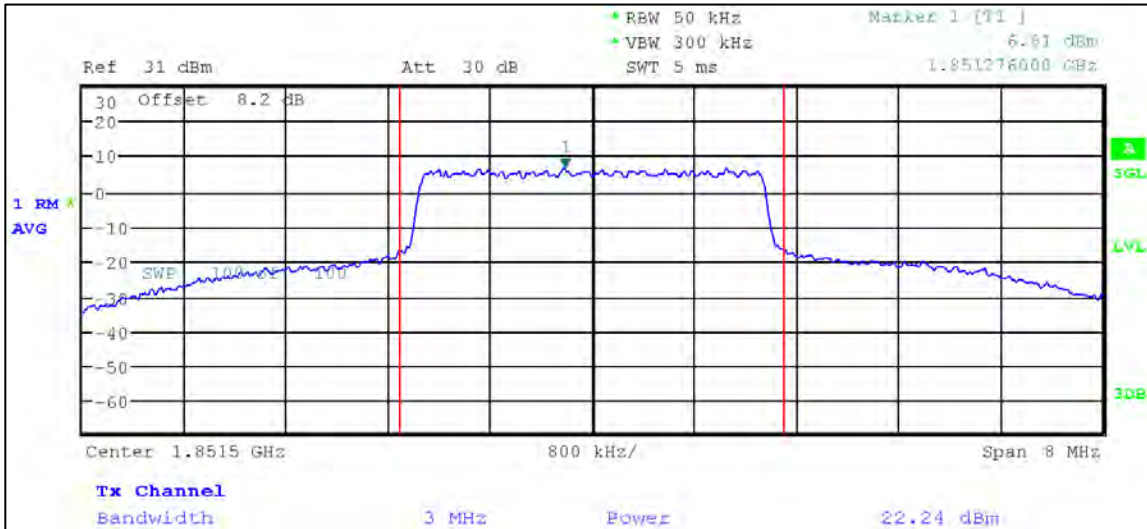

5 MHz Nominal Bandwidth

LTE Band 25

QPSK

1.4 MHz Nominal Bandwidth

3 MHz Nominal Bandwidth

5 MHz Nominal Bandwidth

10 MHz Nominal Bandwidth

15 MHz Nominal Bandwidth

20 MHz Nominal Bandwidth

16QAM

1.4 MHz Nominal Bandwidth

3 MHz Nominal Bandwidth

5 MHz Nominal Bandwidth

LTE Band 26 (Part 90) QPSK

1.4 MHz Nominal Bandwidth

3 MHz Nominal Bandwidth