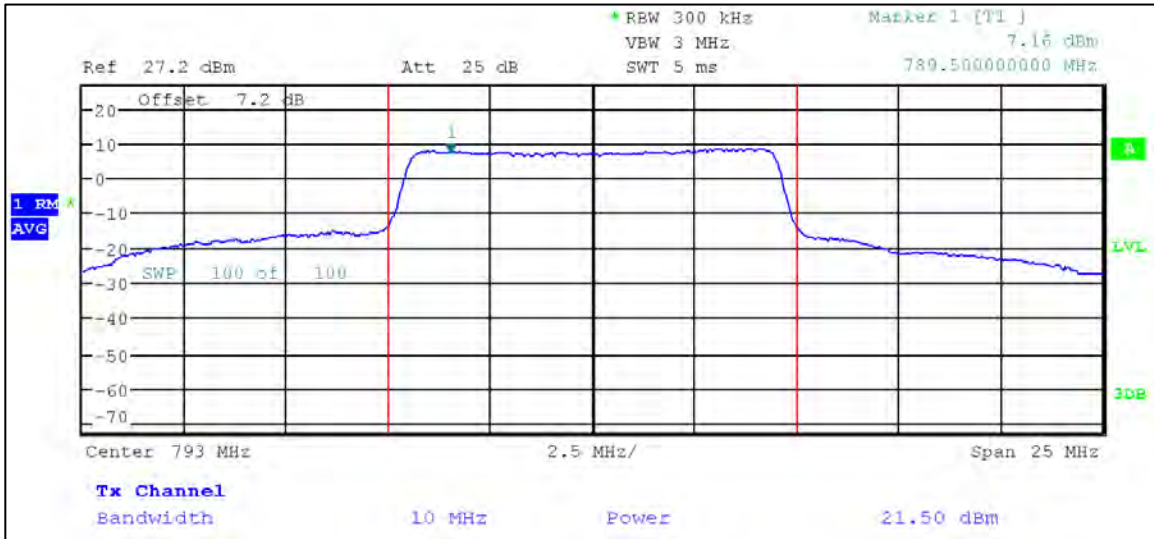

p21a0006-02_LTE Annex A

Test Data Plots

Average Conducted output Power and EIRP

LTE Band 12

QPSK

1.4 MHz Nominal Bandwidth

3 MHz Nominal Bandwidth

5 MHz Nominal Bandwidth

10 MHz Nominal Bandwidth

16QAM

5 MHz Nominal Bandwidth

LTE Band 14

QPSK

5 MHz Nominal Bandwidth

10 MHz Nominal Bandwidth

16QAM

5 MHz Nominal Bandwidth

LTE Band 25

QPSK

1.4 MHz Nominal Bandwidth

3 MHz Nominal Bandwidth

5 MHz Nominal Bandwidth

10 MHz Nominal Bandwidth

15 MHz Nominal Bandwidth