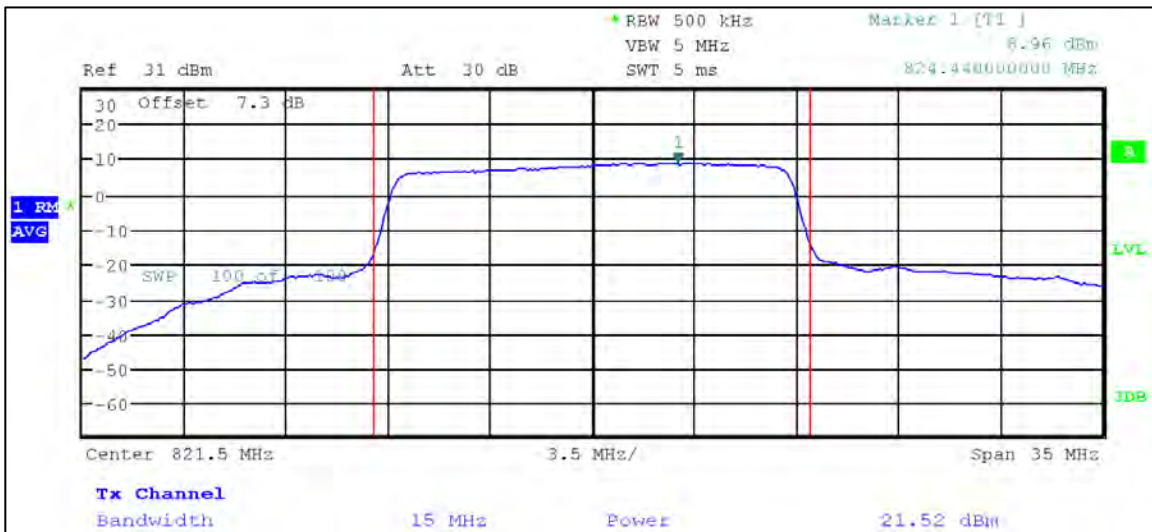

5 MHz Nominal Bandwidth

LTE Band 25

QPSK

1.4 MHz Nominal Bandwidth

3 MHz Nominal Bandwidth

5 MHz Nominal Bandwidth

10 MHz Nominal Bandwidth

15 MHz Nominal Bandwidth

20 MHz Nominal Bandwidth

16QAM

1.4 MHz Nominal Bandwidth

3 MHz Nominal Bandwidth

5 MHz Nominal Bandwidth

LTE Band 26 (Part 90) QPSK

1.4 MHz Nominal Bandwidth

3 MHz Nominal Bandwidth

5 MHz Nominal Bandwidth

10 MHz Nominal Bandwidth

15 MHz Nominal Bandwidth

16QAM

1.4 MHz Nominal Bandwidth

3 MHz Nominal Bandwidth

5 MHz Nominal Bandwidth

LTE Band 26 (Part 22H / RSS-132)