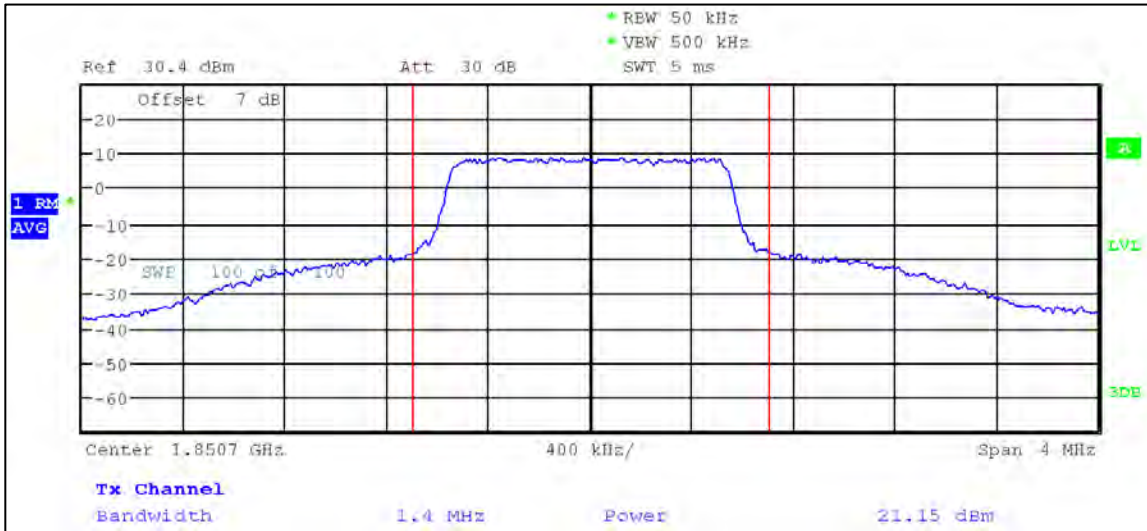

20 MHz Nominal Bandwidth

16QAM

1.4 MHz Nominal Bandwidth

3 MHz Nominal Bandwidth

5 MHz Nominal Bandwidth

LTE Band 26 (Part 90) QPSK

1.4 MHz Nominal Bandwidth

3 MHz Nominal Bandwidth