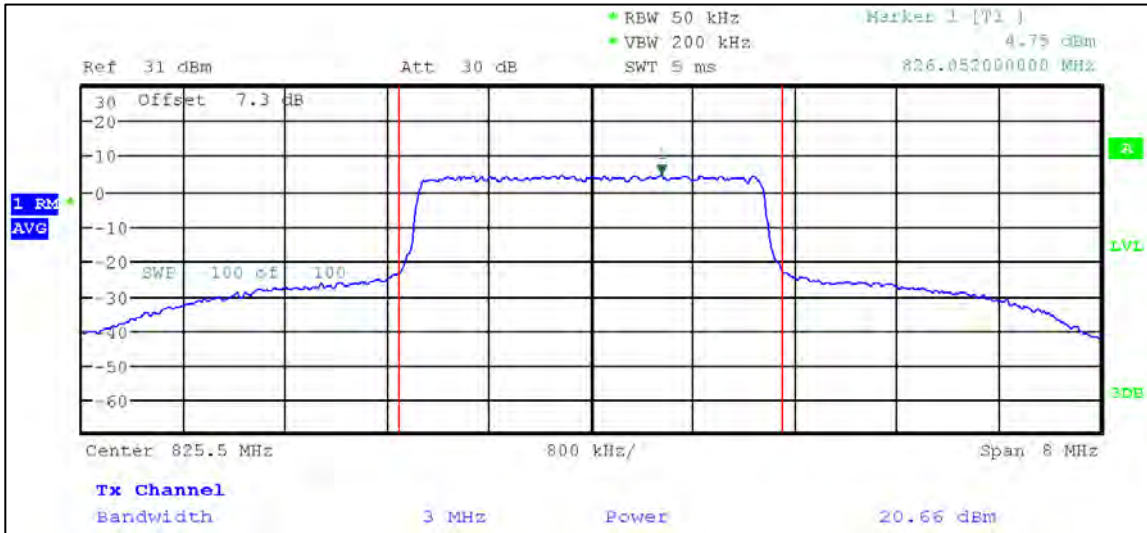

3 MHz Nominal Bandwidth

5 MHz Nominal Bandwidth

LTE Band 41

QPSK

5 MHz Nominal Bandwidth

10 MHz Nominal Bandwidth

15 MHz Nominal Bandwidth

20 MHz Nominal Bandwidth