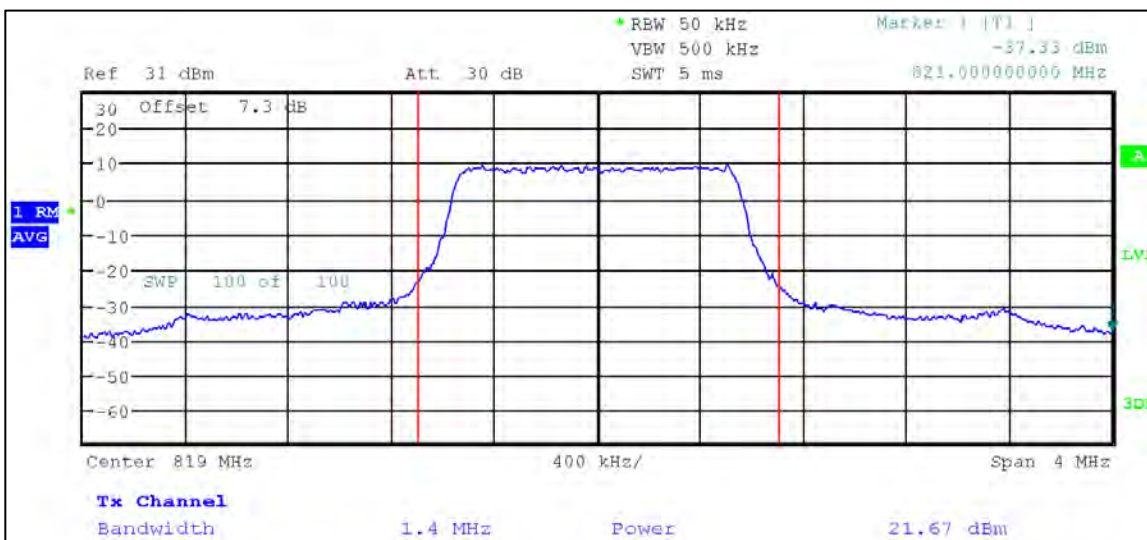

20 MHz Nominal Bandwidth

16QAM

1.4 MHz Nominal Bandwidth

3 MHz Nominal Bandwidth

5 MHz Nominal Bandwidth

LTE Band 26 (Part 90) QPSK

1.4 MHz Nominal Bandwidth

3 MHz Nominal Bandwidth