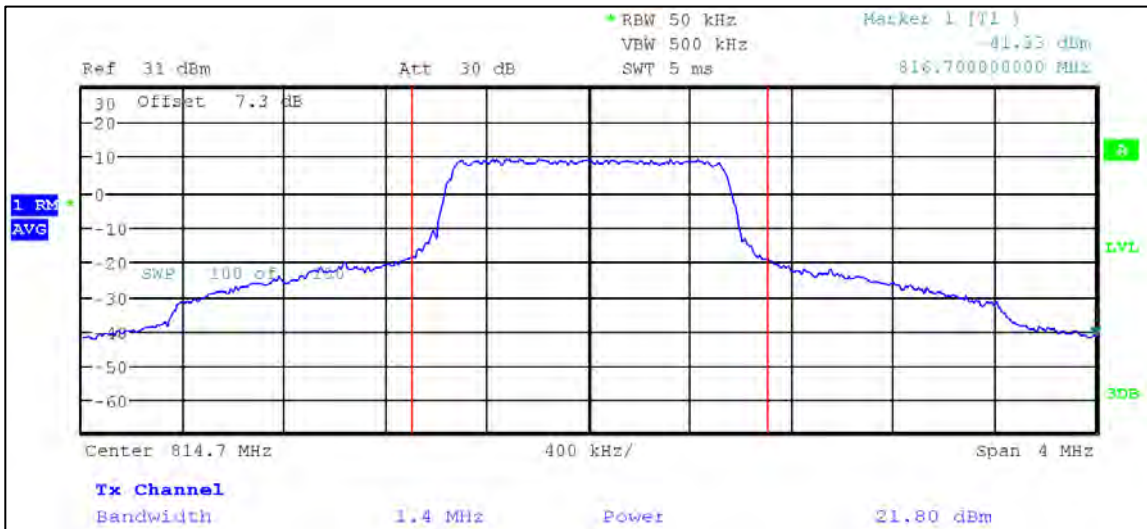

5 MHz Nominal Bandwidth

LTE Band 25

QPSK

1.4 MHz Nominal Bandwidth

3 MHz Nominal Bandwidth

5 MHz Nominal Bandwidth

10 MHz Nominal Bandwidth

15 MHz Nominal Bandwidth

20 MHz Nominal Bandwidth

16QAM

1.4 MHz Nominal Bandwidth

3 MHz Nominal Bandwidth

5 MHz Nominal Bandwidth

LTE Band 26 (Part 90) QPSK

1.4 MHz Nominal Bandwidth

3 MHz Nominal Bandwidth

5 MHz Nominal Bandwidth

10 MHz Nominal Bandwidth

15 MHz Nominal Bandwidth

16QAM

1.4 MHz Nominal Bandwidth

3 MHz Nominal Bandwidth

5 MHz Nominal Bandwidth

LTE Band 26 (Part 22H / RSS-132)