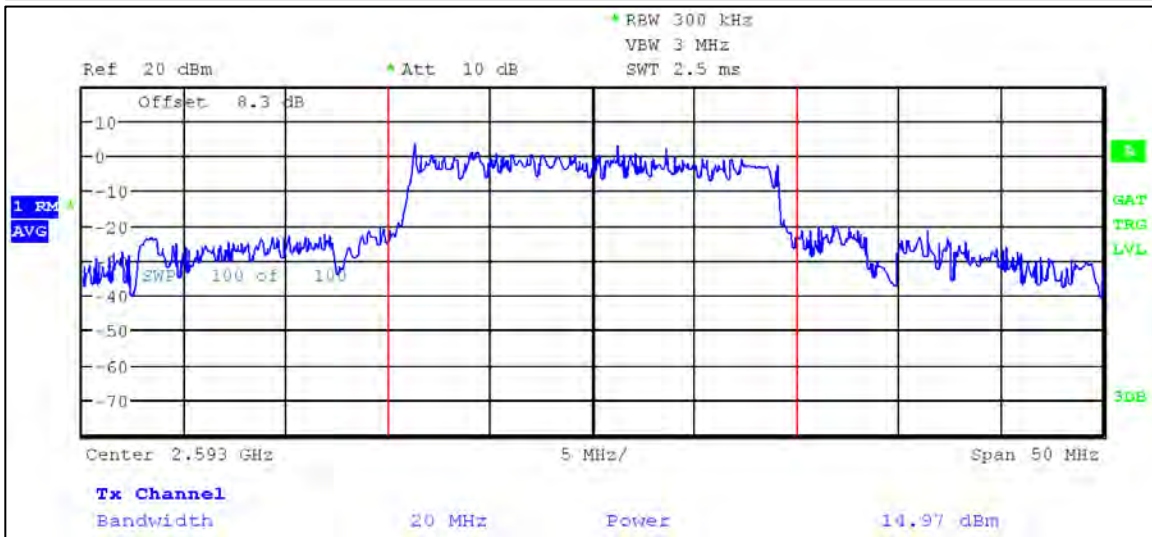

3 MHz Nominal Bandwidth

5 MHz Nominal Bandwidth

LTE Band 41

QPSK

5 MHz Nominal Bandwidth

10 MHz Nominal Bandwidth

15 MHz Nominal Bandwidth

20 MHz Nominal Bandwidth

16QAM

5 MHz Nominal Bandwidth

LTE Band 66

QPSK

1.4 MHz Nominal Bandwidth

3 MHz Nominal Bandwidth

5 MHz Nominal Bandwidth

10 MHz Nominal Bandwidth