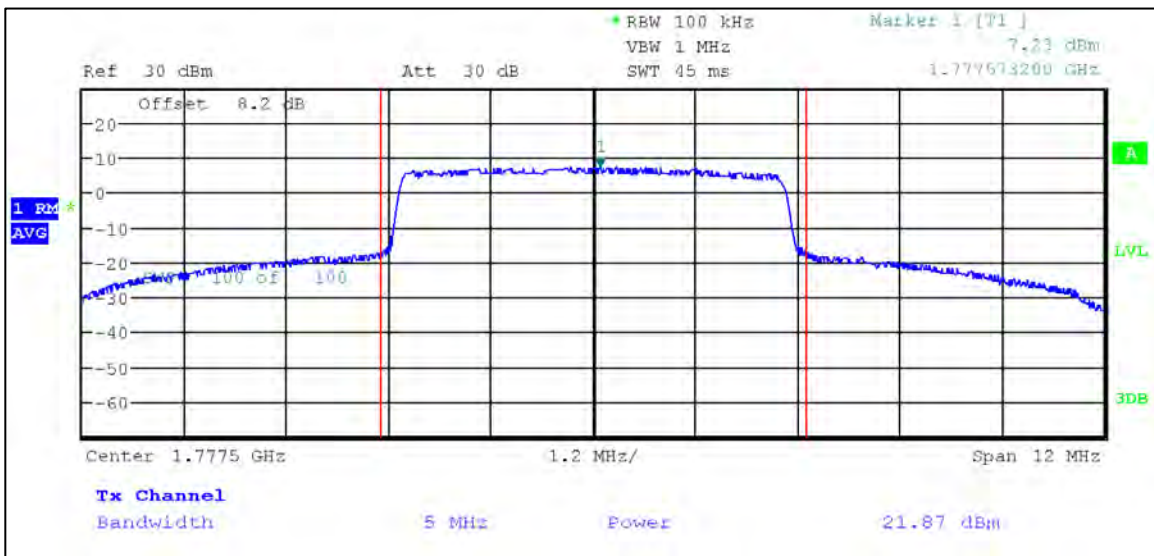

16QAM

5 MHz Nominal Bandwidth

LTE Band 66

QPSK

1.4 MHz Nominal Bandwidth

3 MHz Nominal Bandwidth

5 MHz Nominal Bandwidth

10 MHz Nominal Bandwidth

15 MHz Nominal Bandwidth

20 MHz Nominal Bandwidth

16QAM

1.4 MHz Nominal Bandwidth

3 MHz Nominal Bandwidth

5 MHz Nominal Bandwidth

LTE Band 71

QPSK

5 MHz Nominal Bandwidth

10 MHz Nominal Bandwidth

15 MHz Nominal Bandwidth