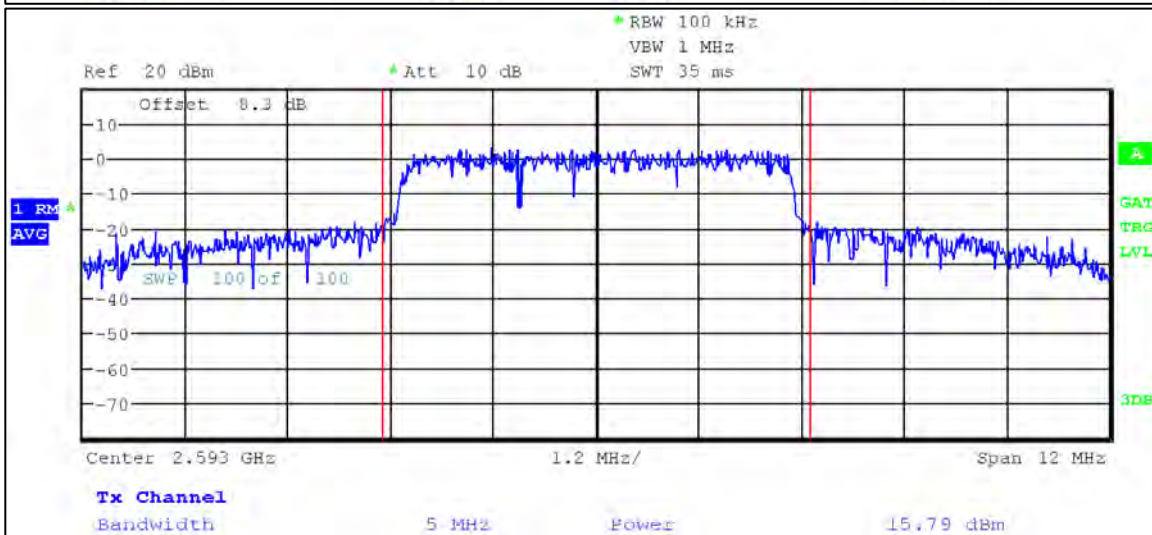

3 MHz Nominal Bandwidth

5 MHz Nominal Bandwidth

LTE Band 41

QPSK

5 MHz Nominal Bandwidth

10 MHz Nominal Bandwidth

15 MHz Nominal Bandwidth

20 MHz Nominal Bandwidth

16QAM

5 MHz Nominal Bandwidth

LTE Band 66

QPSK

1.4 MHz Nominal Bandwidth

3 MHz Nominal Bandwidth

5 MHz Nominal Bandwidth

10 MHz Nominal Bandwidth