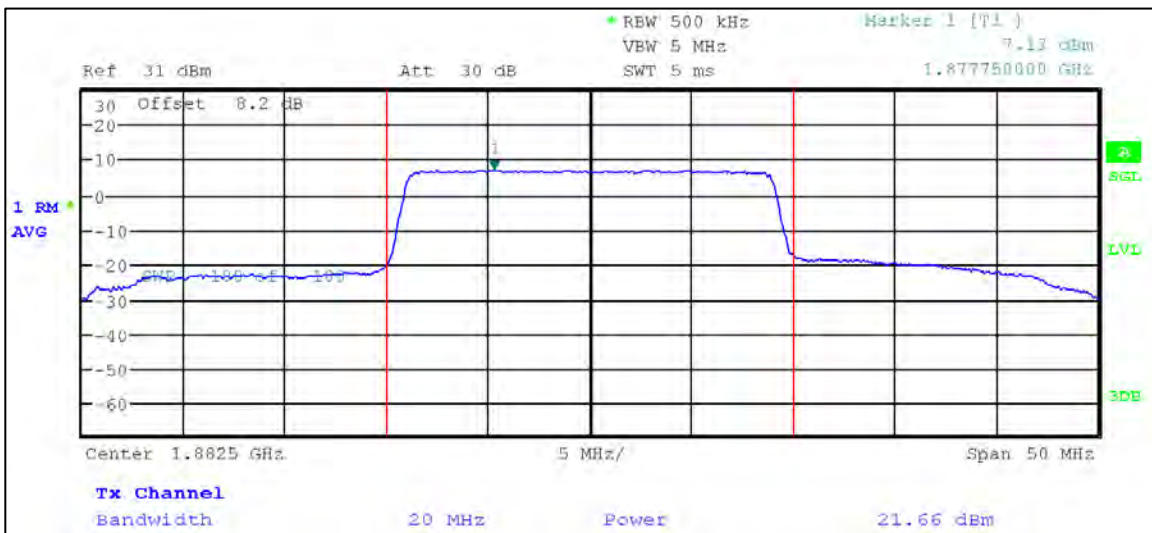

20 MHz Nominal Bandwidth