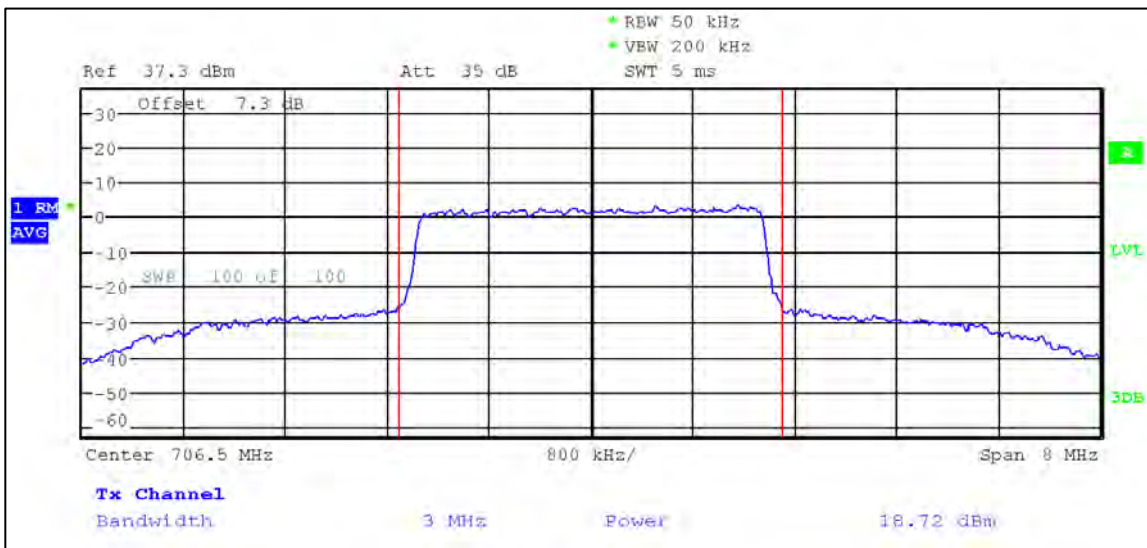

p21a0006-02_LTE Annex A

Test Data Plots

Average Conducted output Power and EIRP

LTE Band 12

QPSK

1.4 MHz Nominal Bandwidth

3 MHz Nominal Bandwidth

5 MHz Nominal Bandwidth

10 MHz Nominal Bandwidth

16QAM

1.4 MHz Nominal Bandwidth

3 MHz Nominal Bandwidth

5 MHz Nominal Bandwidth

LTE Band 13

QPSK

5 MHz Nominal Bandwidth

10 MHz Nominal Bandwidth

16QAM

5 MHz Nominal Bandwidth

LTE Band 14

QPSK

5 MHz Nominal Bandwidth

10 MHz Nominal Bandwidth

16QAM

5 MHz Nominal Bandwidth

LTE Band 25

QPSK

1.4 MHz Nominal Bandwidth

3 MHz Nominal Bandwidth

5 MHz Nominal Bandwidth

10 MHz Nominal Bandwidth

15 MHz Nominal Bandwidth