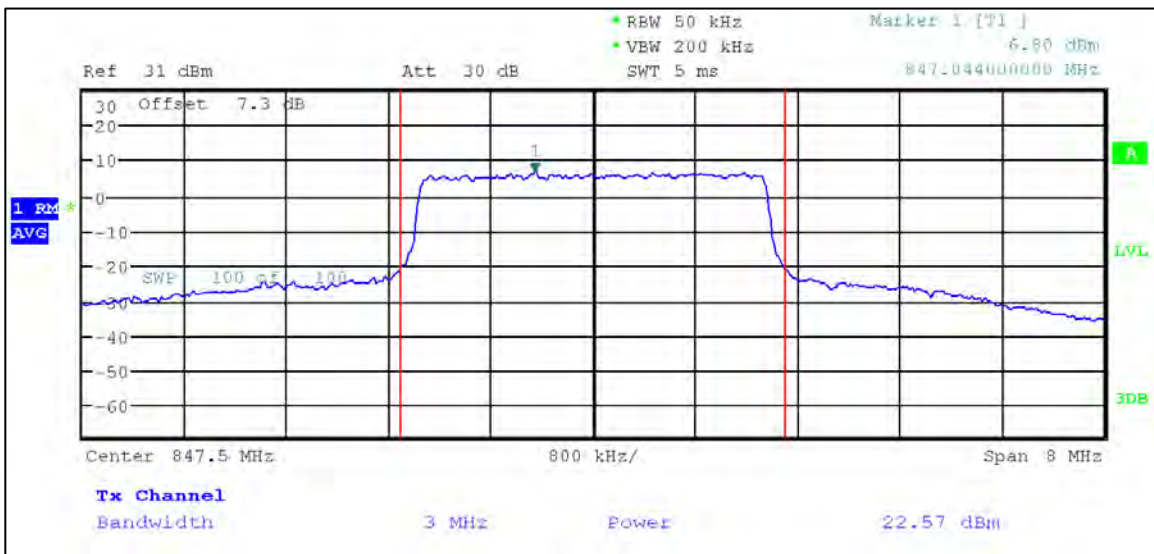

3 MHz Nominal Bandwidth