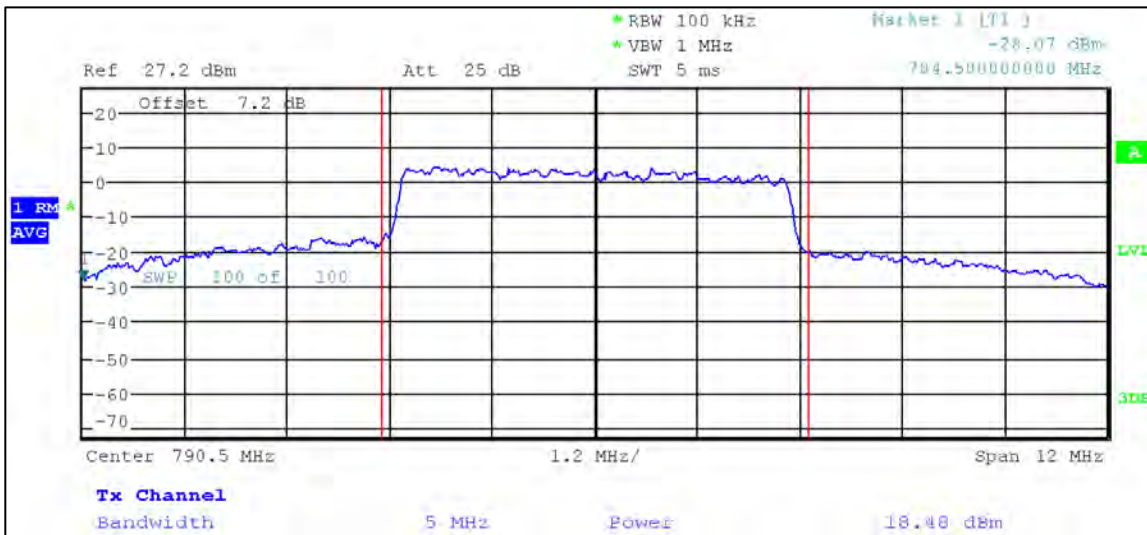

10 MHz Nominal Bandwidth

16QAM

5 MHz Nominal Bandwidth

LTE Band 14

QPSK

5 MHz Nominal Bandwidth

10 MHz Nominal Bandwidth

16QAM

5 MHz Nominal Bandwidth

LTE Band 25

QPSK

1.4 MHz Nominal Bandwidth

3 MHz Nominal Bandwidth

5 MHz Nominal Bandwidth

10 MHz Nominal Bandwidth

15 MHz Nominal Bandwidth