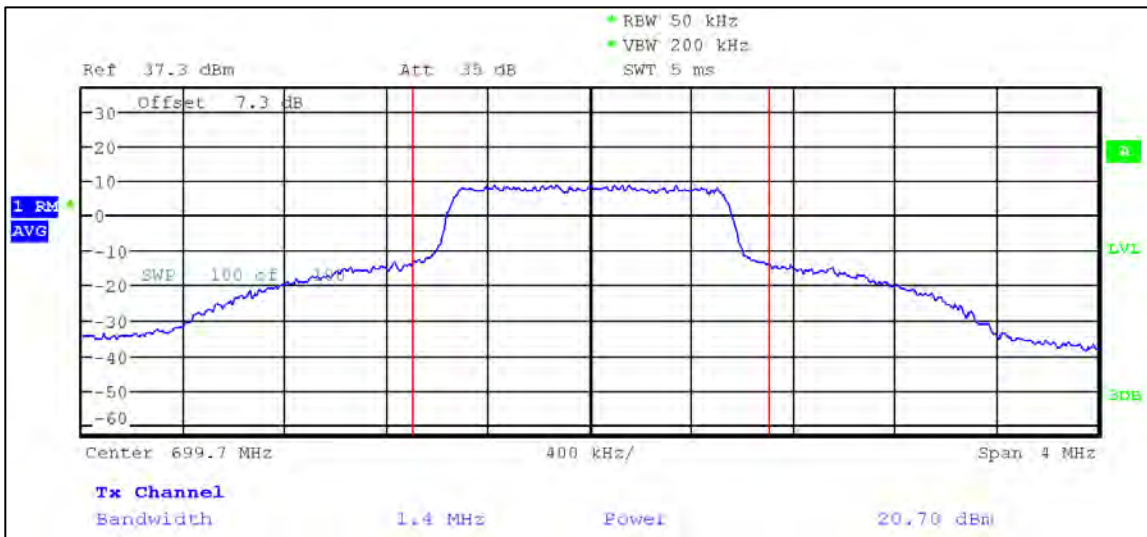

16QAM

1.4 MHz Nominal Bandwidth