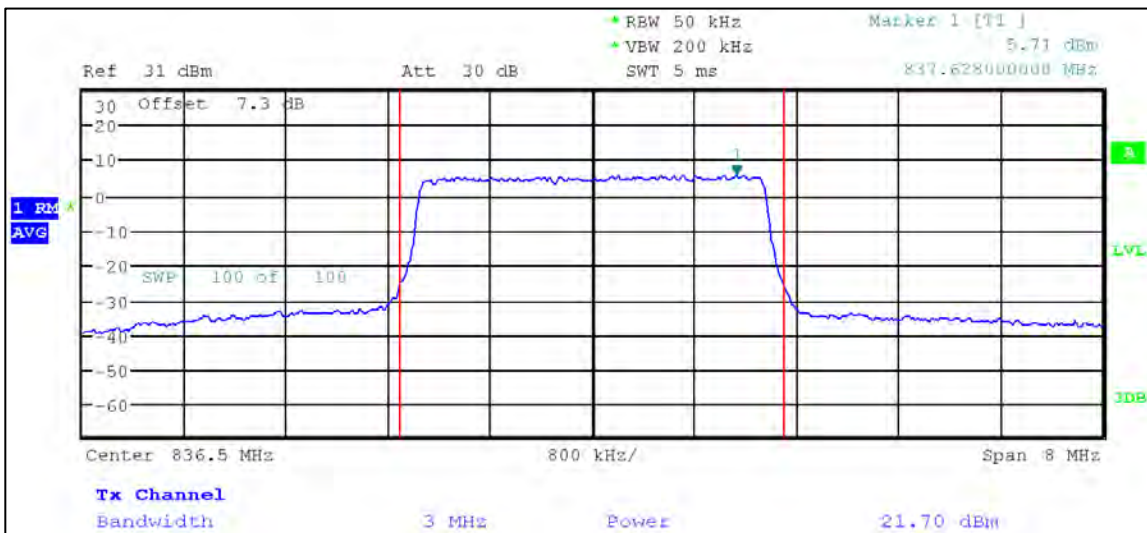

QPSK

1.4 MHz Nominal Bandwidth

3 MHz Nominal Bandwidth

5 MHz Nominal Bandwidth

10 MHz Nominal Bandwidth

15 MHz Nominal Bandwidth

16QAM

1.4 MHz Nominal Bandwidth

3 MHz Nominal Bandwidth

5 MHz Nominal Bandwidth

LTE Band 41

QPSK

5 MHz Nominal Bandwidth

10 MHz Nominal Bandwidth

15 MHz Nominal Bandwidth

20 MHz Nominal Bandwidth