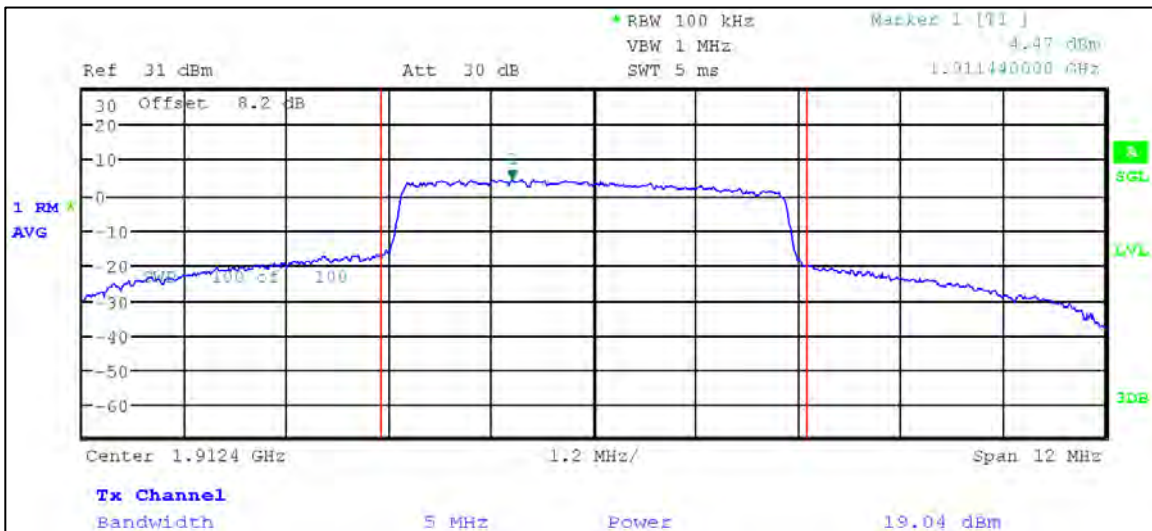

20 MHz Nominal Bandwidth

16QAM

1.4 MHz Nominal Bandwidth

3 MHz Nominal Bandwidth

5 MHz Nominal Bandwidth

LTE Band 26 (Part 90) QPSK

1.4 MHz Nominal Bandwidth

3 MHz Nominal Bandwidth

5 MHz Nominal Bandwidth

10 MHz Nominal Bandwidth

15 MHz Nominal Bandwidth

16QAM

1.4 MHz Nominal Bandwidth

3 MHz Nominal Bandwidth

5 MHz Nominal Bandwidth

LTE Band 26 (Part 22H / RSS-132)