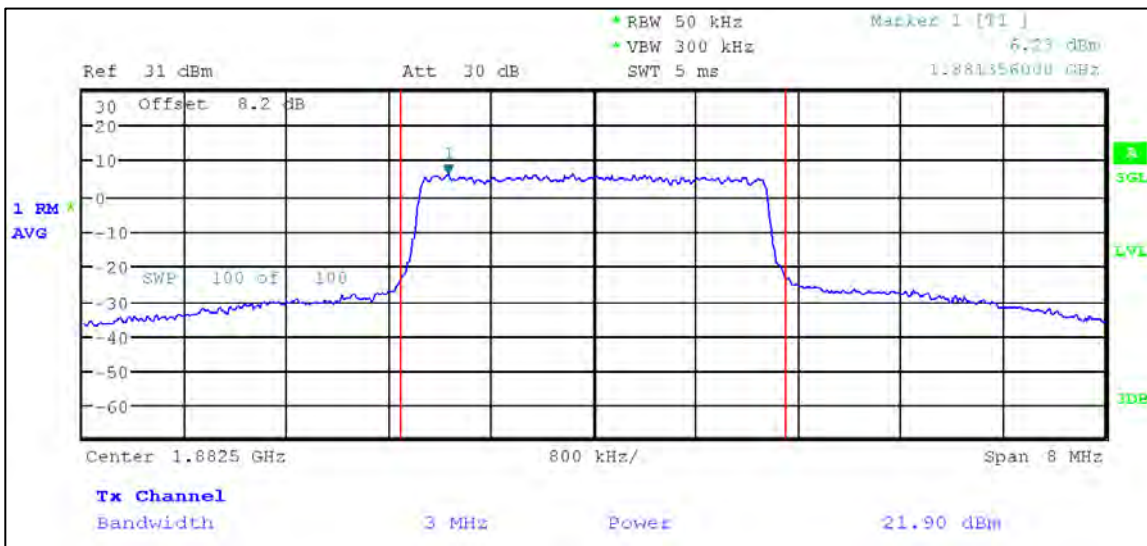

5 MHz Nominal Bandwidth

LTE Band 25

QPSK

1.4 MHz Nominal Bandwidth

3 MHz Nominal Bandwidth

5 MHz Nominal Bandwidth

10 MHz Nominal Bandwidth

15 MHz Nominal Bandwidth

20 MHz Nominal Bandwidth

16QAM

1.4 MHz Nominal Bandwidth

3 MHz Nominal Bandwidth

5 MHz Nominal Bandwidth

LTE Band 26 (Part 90) QPSK

1.4 MHz Nominal Bandwidth

3 MHz Nominal Bandwidth