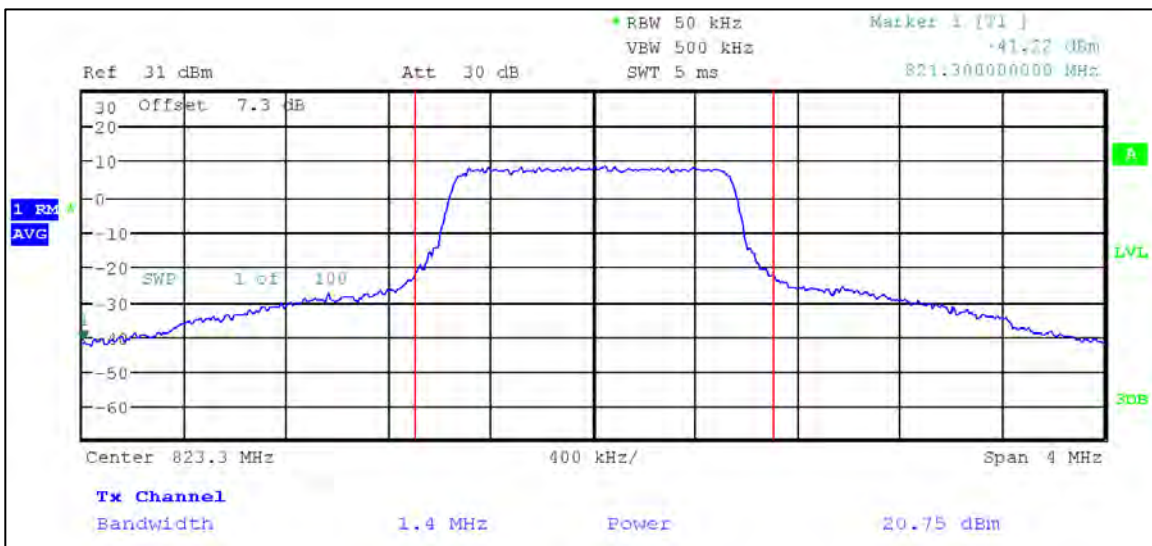

5 MHz Nominal Bandwidth

10 MHz Nominal Bandwidth

15 MHz Nominal Bandwidth

16QAM

1.4 MHz Nominal Bandwidth

3 MHz Nominal Bandwidth

5 MHz Nominal Bandwidth

LTE Band 26 (Part 22H / RSS-132)