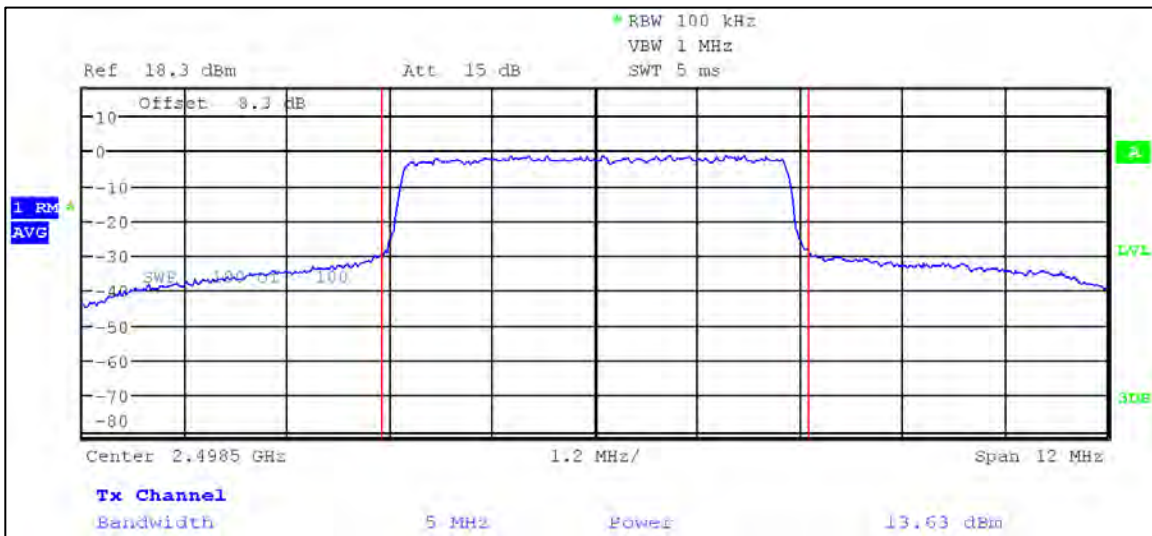

3 MHz Nominal Bandwidth

5 MHz Nominal Bandwidth

LTE Band 41

QPSK

5 MHz Nominal Bandwidth

10 MHz Nominal Bandwidth

15 MHz Nominal Bandwidth

20 MHz Nominal Bandwidth

16QAM

5 MHz Nominal Bandwidth

LTE Band 66

QPSK

1.4 MHz Nominal Bandwidth

3 MHz Nominal Bandwidth

5 MHz Nominal Bandwidth

10 MHz Nominal Bandwidth