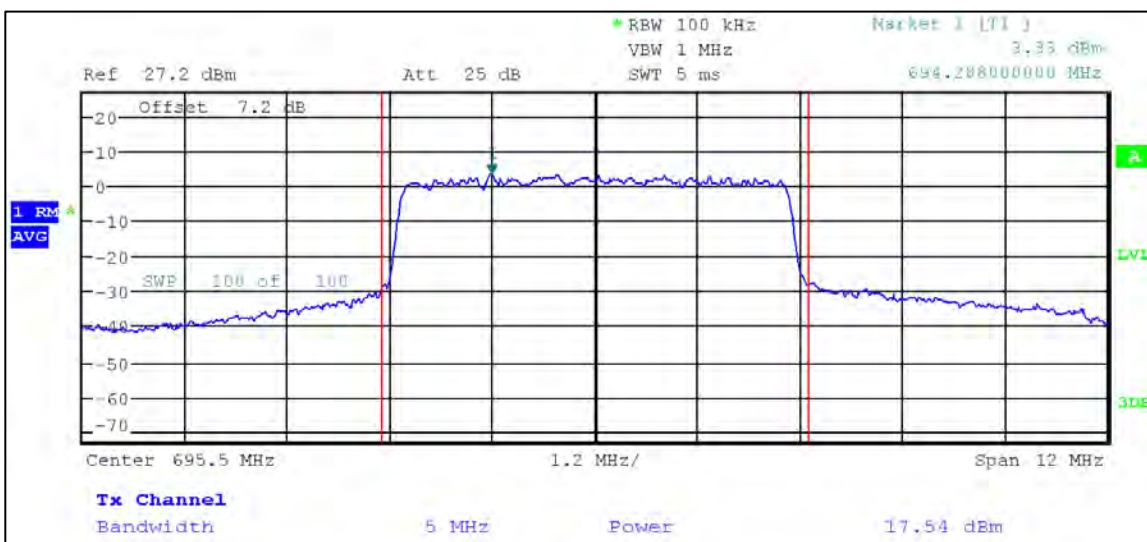

LTE Band 71

QPSK

5 MHz Nominal Bandwidth