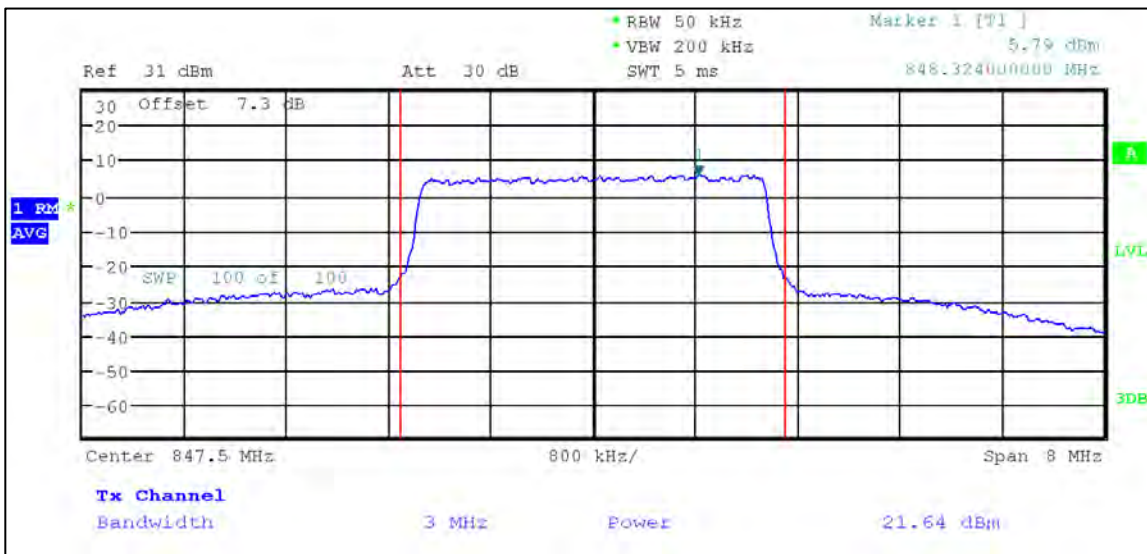

QPSK

1.4 MHz Nominal Bandwidth

3 MHz Nominal Bandwidth

5 MHz Nominal Bandwidth

10 MHz Nominal Bandwidth

15 MHz Nominal Bandwidth

16QAM

1.4 MHz Nominal Bandwidth

3 MHz Nominal Bandwidth

5 MHz Nominal Bandwidth

LTE Band 41

QPSK

5 MHz Nominal Bandwidth

10 MHz Nominal Bandwidth

15 MHz Nominal Bandwidth

20 MHz Nominal Bandwidth