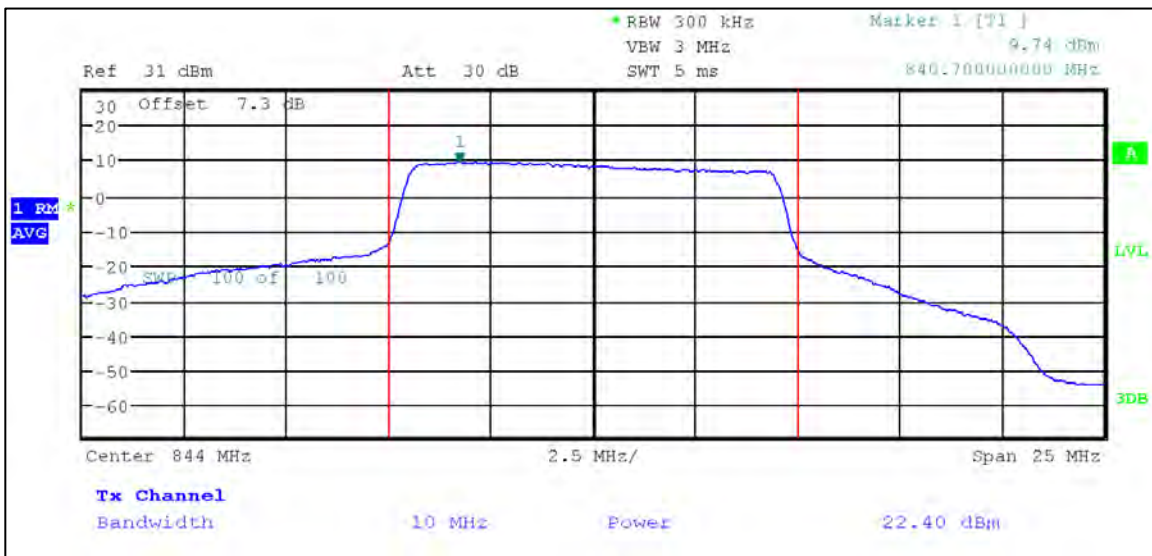

QPSK

1.4 MHz Nominal Bandwidth

3 MHz Nominal Bandwidth

5 MHz Nominal Bandwidth

10 MHz Nominal Bandwidth

15 MHz Nominal Bandwidth

16QAM

1.4 MHz Nominal Bandwidth

3 MHz Nominal Bandwidth

5 MHz Nominal Bandwidth

LTE Band 41

QPSK

5 MHz Nominal Bandwidth

10 MHz Nominal Bandwidth

15 MHz Nominal Bandwidth

20 MHz Nominal Bandwidth