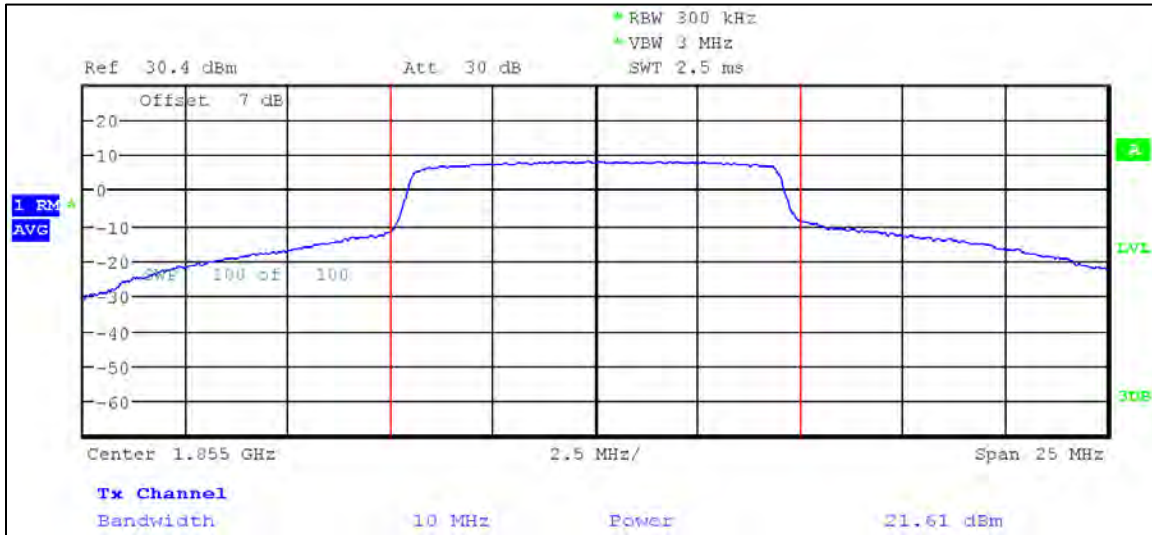

5 MHz Nominal Bandwidth

LTE Band 25

QPSK

1.4 MHz Nominal Bandwidth

3 MHz Nominal Bandwidth

5 MHz Nominal Bandwidth

10 MHz Nominal Bandwidth

15 MHz Nominal Bandwidth

20 MHz Nominal Bandwidth

16QAM

1.4 MHz Nominal Bandwidth

3 MHz Nominal Bandwidth

5 MHz Nominal Bandwidth

LTE Band 26 (Part 90) QPSK

1.4 MHz Nominal Bandwidth

3 MHz Nominal Bandwidth