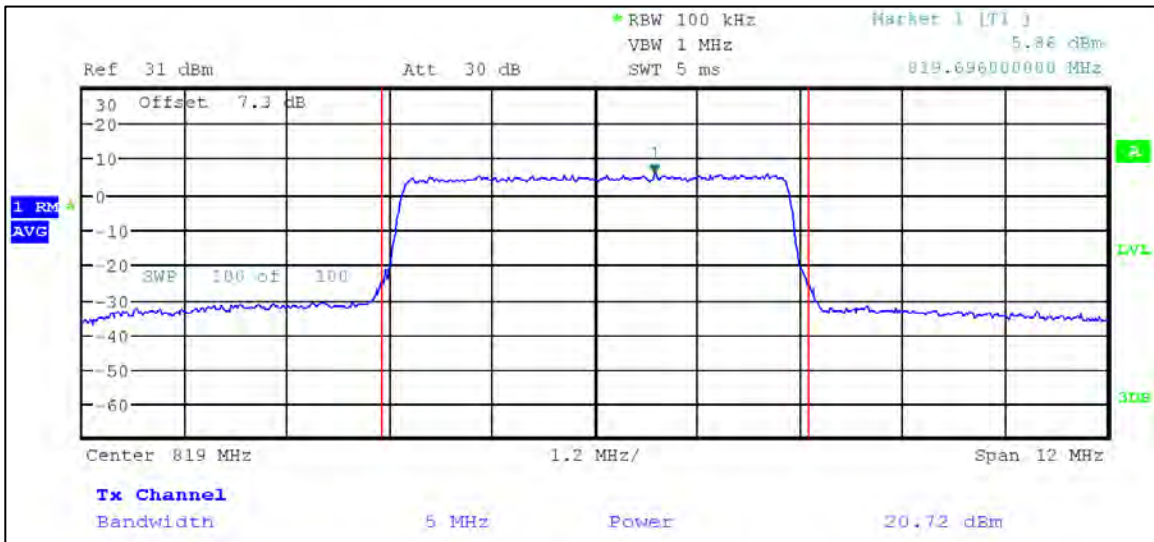

5 MHz Nominal Bandwidth

10 MHz Nominal Bandwidth

15 MHz Nominal Bandwidth

16QAM

1.4 MHz Nominal Bandwidth

3 MHz Nominal Bandwidth

5 MHz Nominal Bandwidth

LTE Band 26 (Part 22H / RSS-132)