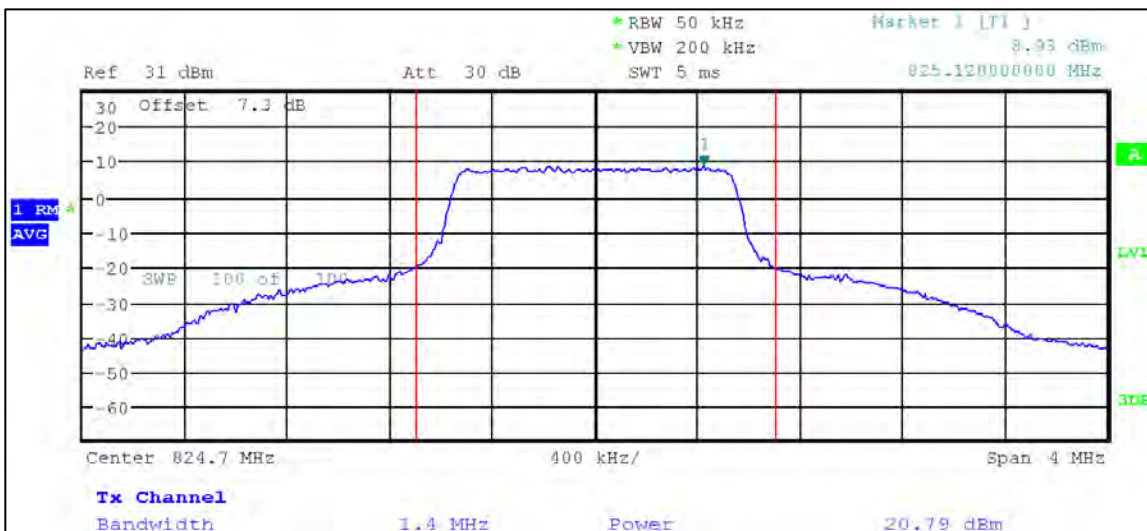

QPSK

1.4 MHz Nominal Bandwidth

3 MHz Nominal Bandwidth

5 MHz Nominal Bandwidth

10 MHz Nominal Bandwidth

15 MHz Nominal Bandwidth

16QAM

1.4 MHz Nominal Bandwidth

3 MHz Nominal Bandwidth

5 MHz Nominal Bandwidth

LTE Band 41

QPSK

5 MHz Nominal Bandwidth

10 MHz Nominal Bandwidth

15 MHz Nominal Bandwidth

20 MHz Nominal Bandwidth