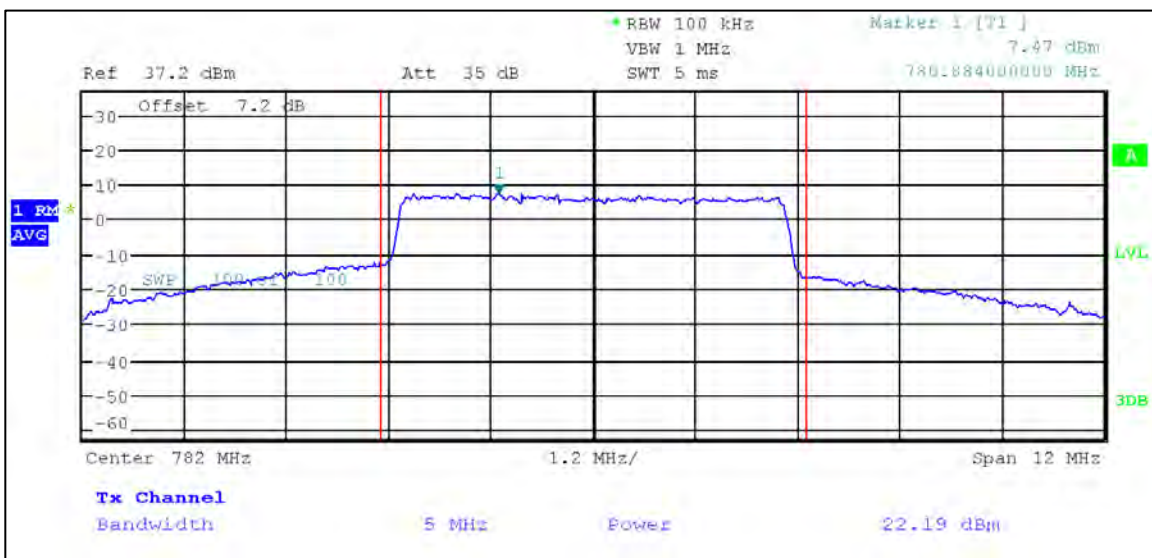

p21a0006-02_LTE Annex A

Test Data Plots

Average Conducted output Power and EIRP

LTE Band 12

QPSK

1.4 MHz Nominal Bandwidth

3 MHz Nominal Bandwidth

5 MHz Nominal Bandwidth

10 MHz Nominal Bandwidth

16QAM

1.4 MHz Nominal Bandwidth

3 MHz Nominal Bandwidth

5 MHz Nominal Bandwidth

LTE Band 13

QPSK

5 MHz Nominal Bandwidth

10 MHz Nominal Bandwidth

16QAM

5 MHz Nominal Bandwidth

LTE Band 14

QPSK

5 MHz Nominal Bandwidth

10 MHz Nominal Bandwidth

16QAM

5 MHz Nominal Bandwidth

LTE Band 25

QPSK

1.4 MHz Nominal Bandwidth

3 MHz Nominal Bandwidth

5 MHz Nominal Bandwidth

10 MHz Nominal Bandwidth

15 MHz Nominal Bandwidth