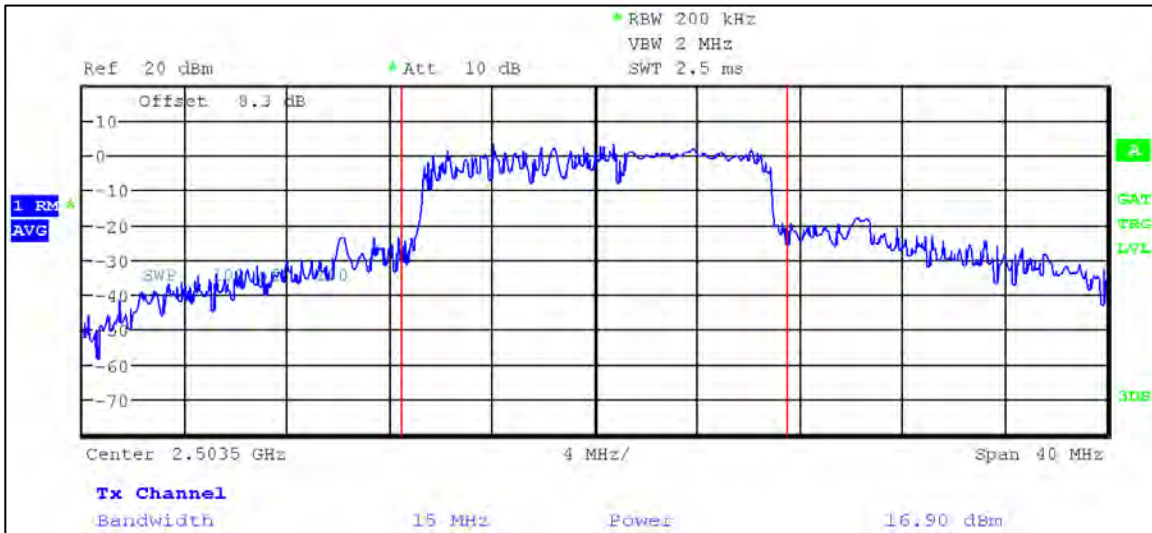

3 MHz Nominal Bandwidth

5 MHz Nominal Bandwidth

LTE Band 41

QPSK

5 MHz Nominal Bandwidth

10 MHz Nominal Bandwidth

15 MHz Nominal Bandwidth

20 MHz Nominal Bandwidth

16QAM

5 MHz Nominal Bandwidth

LTE Band 66

QPSK

1.4 MHz Nominal Bandwidth

3 MHz Nominal Bandwidth

5 MHz Nominal Bandwidth

10 MHz Nominal Bandwidth