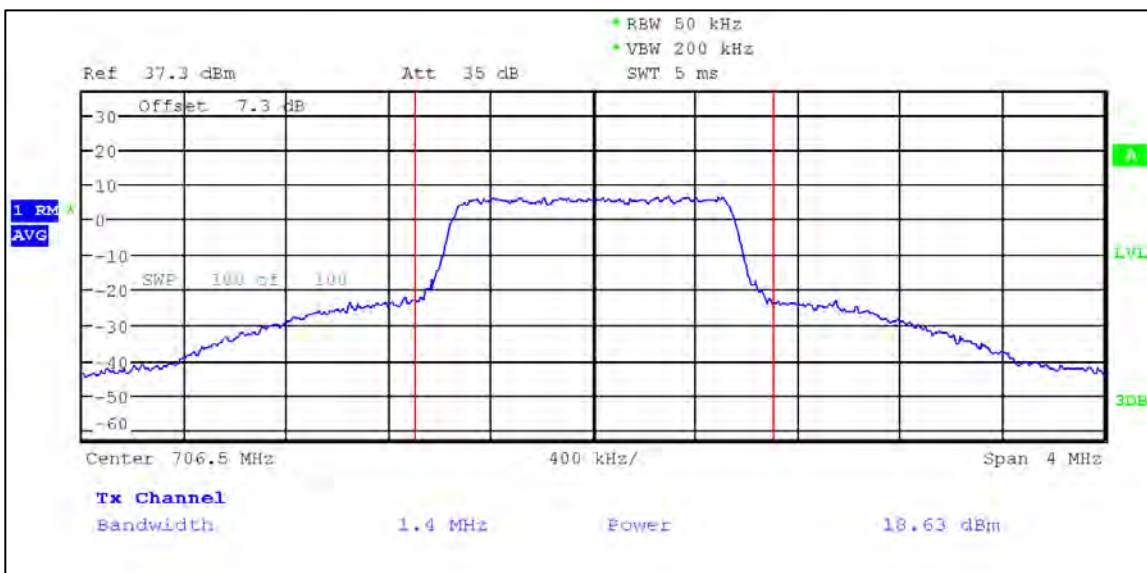

p21a0006-02_LTE Annex A

Test Data Plots

Average Conducted output Power and EIRP

LTE Band 12

QPSK

1.4 MHz Nominal Bandwidth

3 MHz Nominal Bandwidth

5 MHz Nominal Bandwidth

10 MHz Nominal Bandwidth

16QAM

1.4 MHz Nominal Bandwidth

3 MHz Nominal Bandwidth

5 MHz Nominal Bandwidth

LTE Band 13

QPSK

5 MHz Nominal Bandwidth

10 MHz Nominal Bandwidth

16QAM

5 MHz Nominal Bandwidth

LTE Band 14

QPSK

5 MHz Nominal Bandwidth

10 MHz Nominal Bandwidth

16QAM