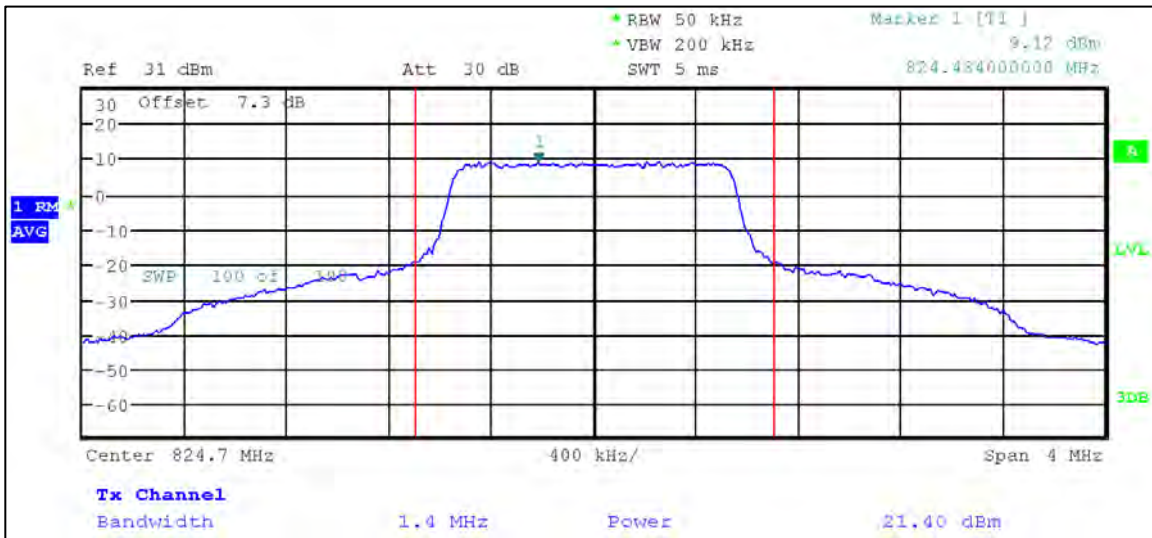

LTE Band 26 (Part 22H / RSS-132)

QPSK

1.4 MHz Nominal Bandwidth