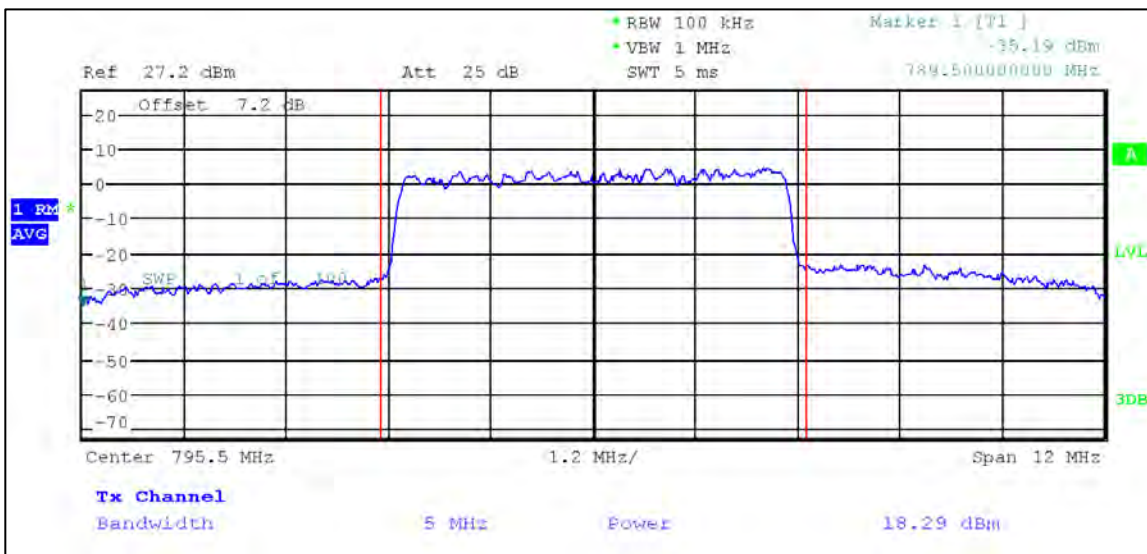

10 MHz Nominal Bandwidth

16QAM

5 MHz Nominal Bandwidth

LTE Band 14

QPSK

5 MHz Nominal Bandwidth

10 MHz Nominal Bandwidth

16QAM

5 MHz Nominal Bandwidth

LTE Band 25

QPSK

1.4 MHz Nominal Bandwidth

3 MHz Nominal Bandwidth

5 MHz Nominal Bandwidth

10 MHz Nominal Bandwidth

15 MHz Nominal Bandwidth