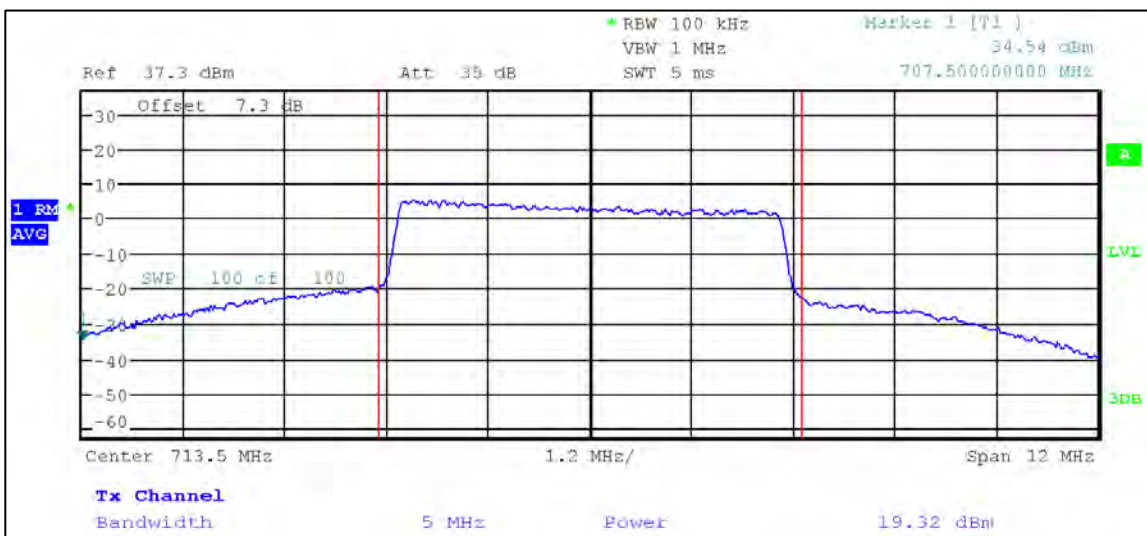

p21a0006-02_LTE Annex A

Test Data Plots

Average Conducted output Power and EIRP

LTE Band 12

QPSK

1.4 MHz Nominal Bandwidth

3 MHz Nominal Bandwidth

5 MHz Nominal Bandwidth

10 MHz Nominal Bandwidth

16QAM

1.4 MHz Nominal Bandwidth

3 MHz Nominal Bandwidth

5 MHz Nominal Bandwidth

LTE Band 13

QPSK

5 MHz Nominal Bandwidth

10 MHz Nominal Bandwidth

16QAM

5 MHz Nominal Bandwidth

LTE Band 14

QPSK

5 MHz Nominal Bandwidth

10 MHz Nominal Bandwidth

16QAM