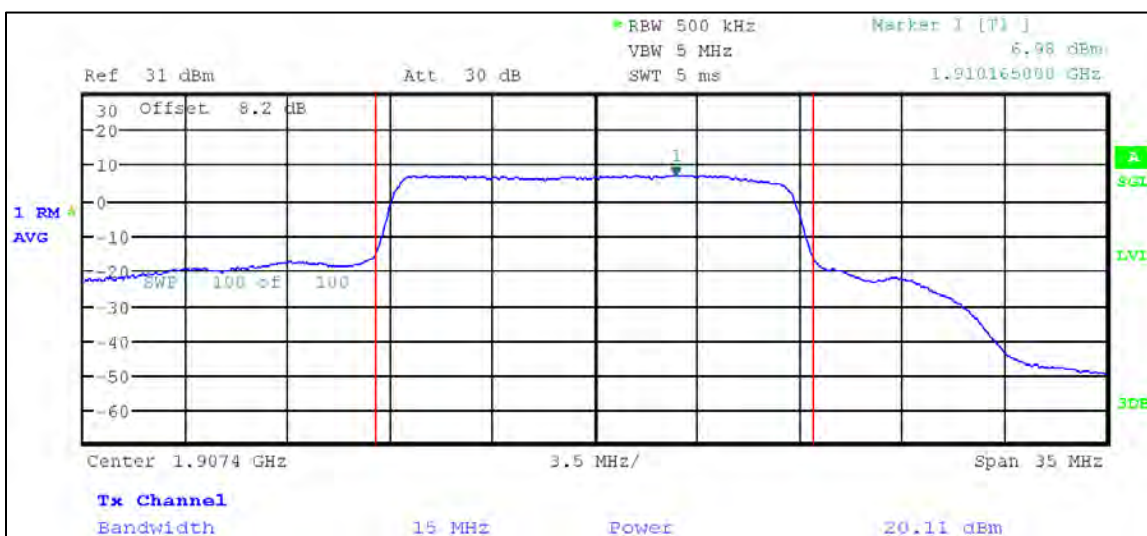

5 MHz Nominal Bandwidth

LTE Band 25

QPSK

1.4 MHz Nominal Bandwidth

3 MHz Nominal Bandwidth

5 MHz Nominal Bandwidth

10 MHz Nominal Bandwidth

15 MHz Nominal Bandwidth

20 MHz Nominal Bandwidth

16QAM

1.4 MHz Nominal Bandwidth

3 MHz Nominal Bandwidth

5 MHz Nominal Bandwidth

LTE Band 26 (Part 90) QPSK

1.4 MHz Nominal Bandwidth

3 MHz Nominal Bandwidth