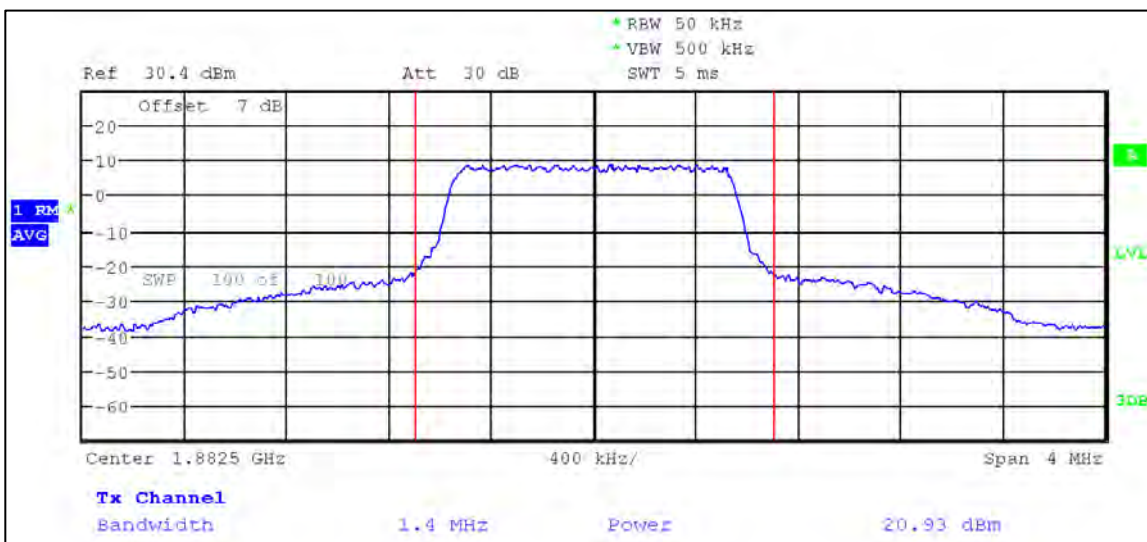

10 MHz Nominal Bandwidth

16QAM

5 MHz Nominal Bandwidth

LTE Band 14

QPSK

5 MHz Nominal Bandwidth

10 MHz Nominal Bandwidth

16QAM

5 MHz Nominal Bandwidth

LTE Band 25

QPSK

1.4 MHz Nominal Bandwidth

3 MHz Nominal Bandwidth

5 MHz Nominal Bandwidth

10 MHz Nominal Bandwidth

15 MHz Nominal Bandwidth