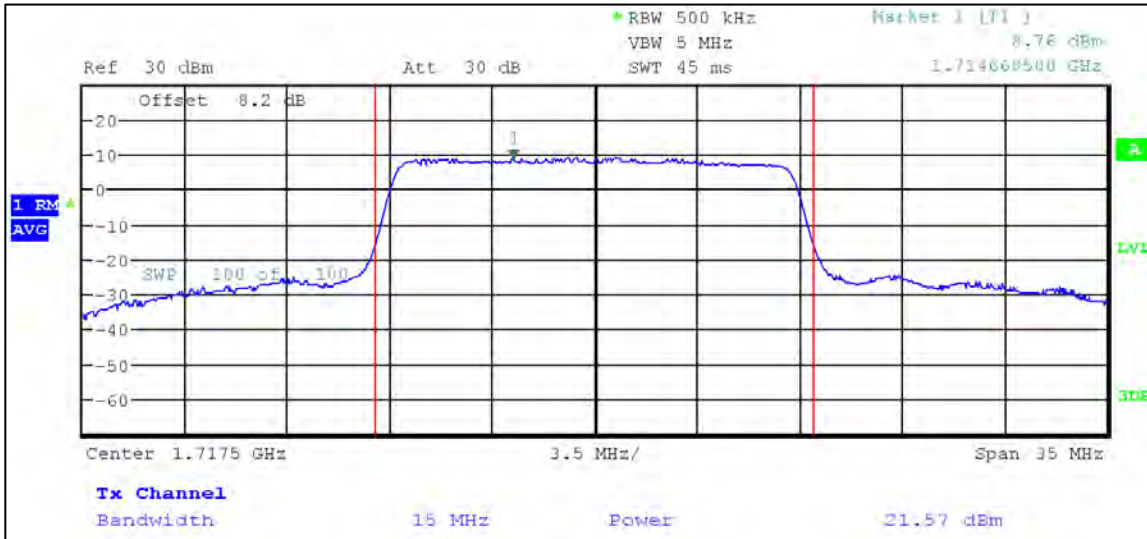

3 MHz Nominal Bandwidth

5 MHz Nominal Bandwidth

LTE Band 41

QPSK

5 MHz Nominal Bandwidth

10 MHz Nominal Bandwidth

15 MHz Nominal Bandwidth

20 MHz Nominal Bandwidth

16QAM

5 MHz Nominal Bandwidth

LTE Band 66

QPSK

1.4 MHz Nominal Bandwidth

3 MHz Nominal Bandwidth

5 MHz Nominal Bandwidth

10 MHz Nominal Bandwidth

15 MHz Nominal Bandwidth

20 MHz Nominal Bandwidth

16QAM

1.4 MHz Nominal Bandwidth

3 MHz Nominal Bandwidth

5 MHz Nominal Bandwidth

LTE Band 71

QPSK