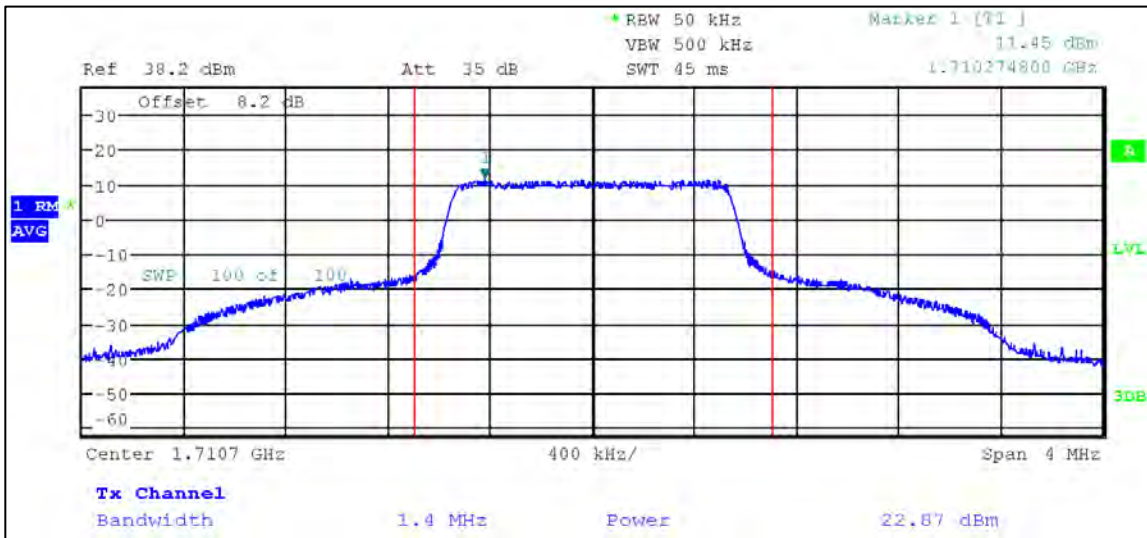

3 MHz Nominal Bandwidth

5 MHz Nominal Bandwidth

LTE Band 41

QPSK

5 MHz Nominal Bandwidth

10 MHz Nominal Bandwidth

15 MHz Nominal Bandwidth

20 MHz Nominal Bandwidth

16QAM

5 MHz Nominal Bandwidth

LTE Band 66

QPSK

1.4 MHz Nominal Bandwidth

3 MHz Nominal Bandwidth

5 MHz Nominal Bandwidth

10 MHz Nominal Bandwidth

15 MHz Nominal Bandwidth

20 MHz Nominal Bandwidth

16QAM

1.4 MHz Nominal Bandwidth

3 MHz Nominal Bandwidth

5 MHz Nominal Bandwidth

LTE Band 71

QPSK