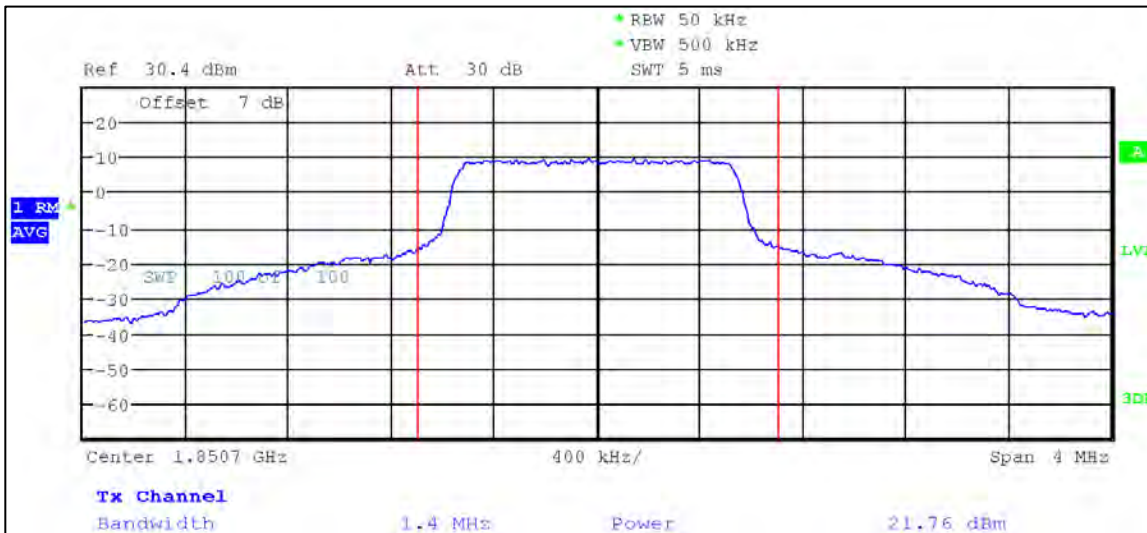

p21a0006-02_LTE Annex A

Test Data Plots

Average Conducted output Power and EIRP

LTE Band 12

QPSK

1.4 MHz Nominal Bandwidth

3 MHz Nominal Bandwidth

5 MHz Nominal Bandwidth

10 MHz Nominal Bandwidth

16QAM

5 MHz Nominal Bandwidth

LTE Band 14

QPSK

5 MHz Nominal Bandwidth

10 MHz Nominal Bandwidth

16QAM

5 MHz Nominal Bandwidth

LTE Band 25

QPSK

1.4 MHz Nominal Bandwidth

3 MHz Nominal Bandwidth

5 MHz Nominal Bandwidth

10 MHz Nominal Bandwidth

15 MHz Nominal Bandwidth