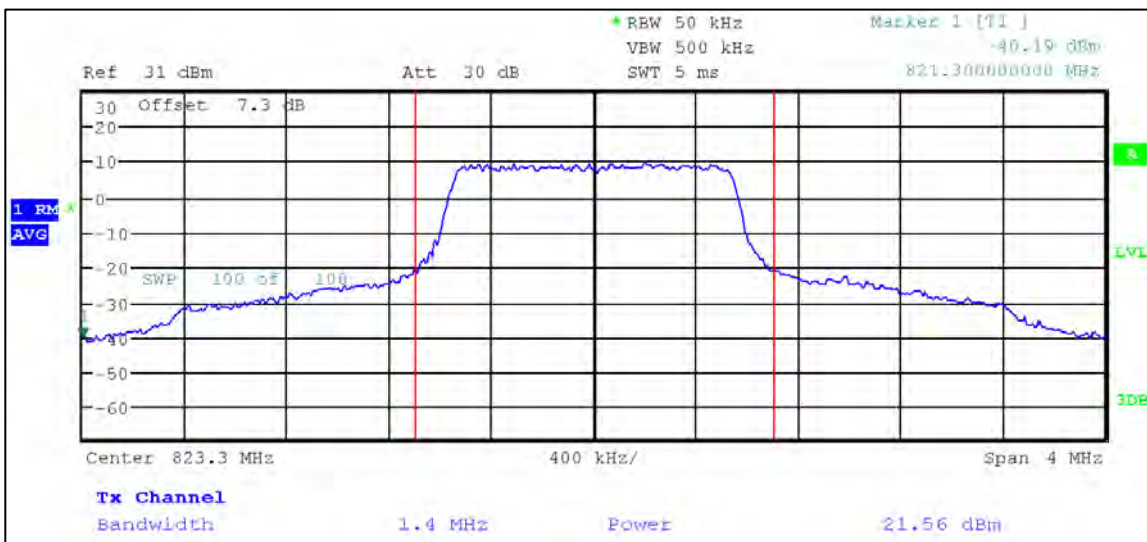

20 MHz Nominal Bandwidth

16QAM

1.4 MHz Nominal Bandwidth

3 MHz Nominal Bandwidth

5 MHz Nominal Bandwidth

LTE Band 26 (Part 90) QPSK

1.4 MHz Nominal Bandwidth

3 MHz Nominal Bandwidth