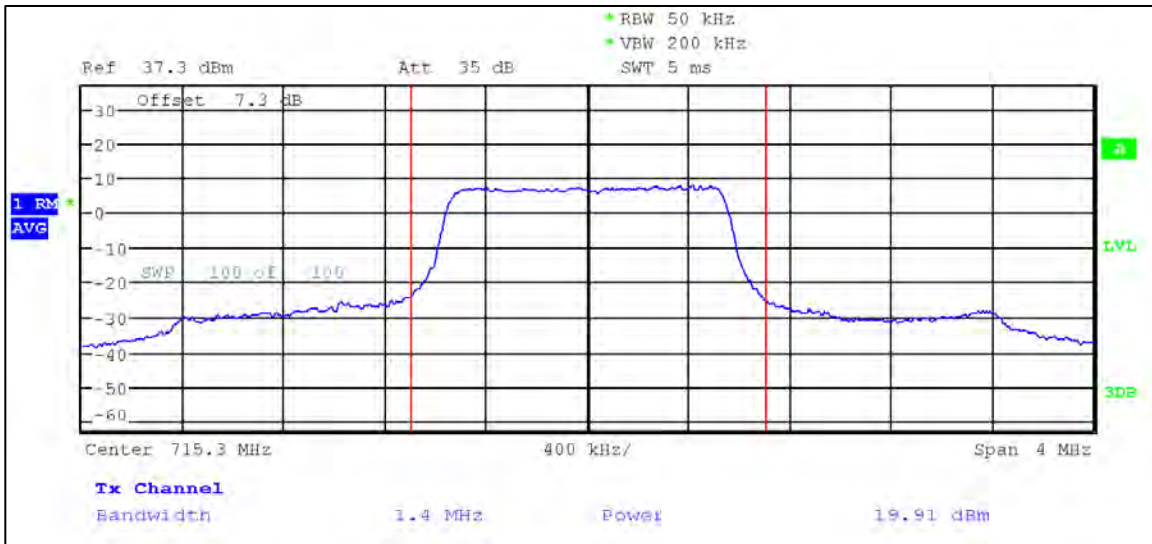

p21a0006-02_LTE Annex A

Test Data Plots

Average Conducted output Power and EIRP

LTE Band 12

QPSK

1.4 MHz Nominal Bandwidth

3 MHz Nominal Bandwidth

5 MHz Nominal Bandwidth

10 MHz Nominal Bandwidth

16QAM

1.4 MHz Nominal Bandwidth

3 MHz Nominal Bandwidth

5 MHz Nominal Bandwidth

LTE Band 13

QPSK

5 MHz Nominal Bandwidth

10 MHz Nominal Bandwidth

16QAM

5 MHz Nominal Bandwidth

LTE Band 14

QPSK

5 MHz Nominal Bandwidth

10 MHz Nominal Bandwidth

16QAM