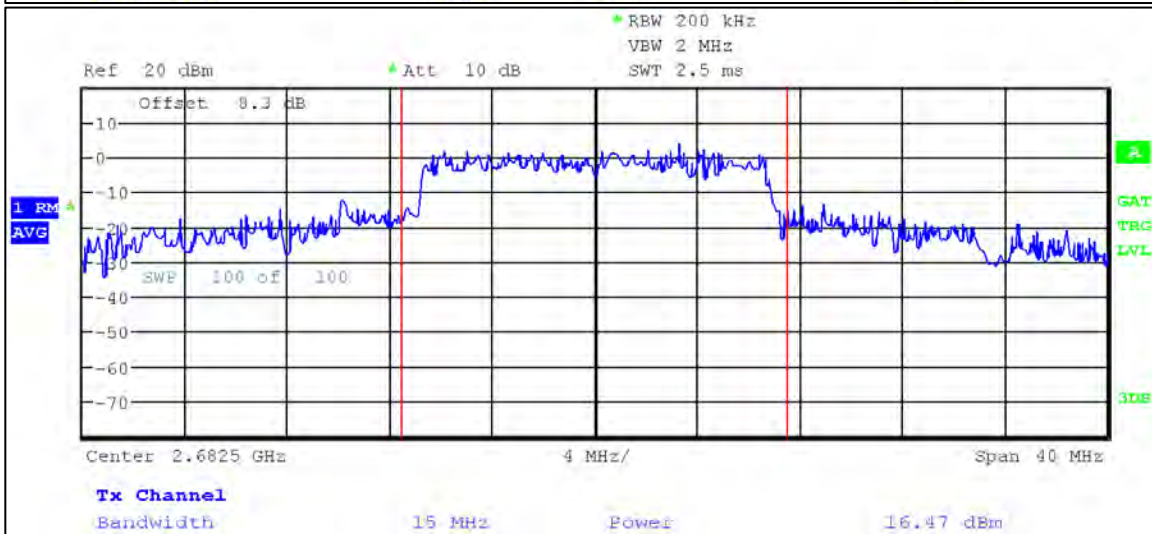

3 MHz Nominal Bandwidth

5 MHz Nominal Bandwidth

LTE Band 41

QPSK

5 MHz Nominal Bandwidth

10 MHz Nominal Bandwidth

15 MHz Nominal Bandwidth

20 MHz Nominal Bandwidth

16QAM

5 MHz Nominal Bandwidth

LTE Band 66

QPSK

1.4 MHz Nominal Bandwidth

3 MHz Nominal Bandwidth

5 MHz Nominal Bandwidth

10 MHz Nominal Bandwidth