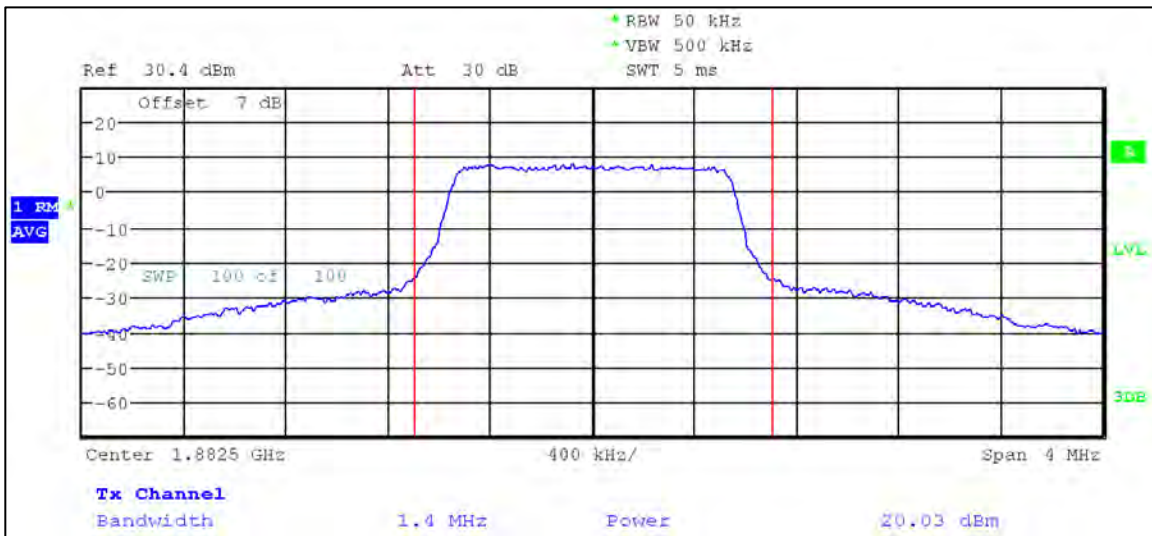

5 MHz Nominal Bandwidth

LTE Band 25

QPSK

1.4 MHz Nominal Bandwidth

3 MHz Nominal Bandwidth

5 MHz Nominal Bandwidth

10 MHz Nominal Bandwidth

15 MHz Nominal Bandwidth

20 MHz Nominal Bandwidth

16QAM

1.4 MHz Nominal Bandwidth

3 MHz Nominal Bandwidth

5 MHz Nominal Bandwidth

LTE Band 26 (Part 90) QPSK

1.4 MHz Nominal Bandwidth

3 MHz Nominal Bandwidth