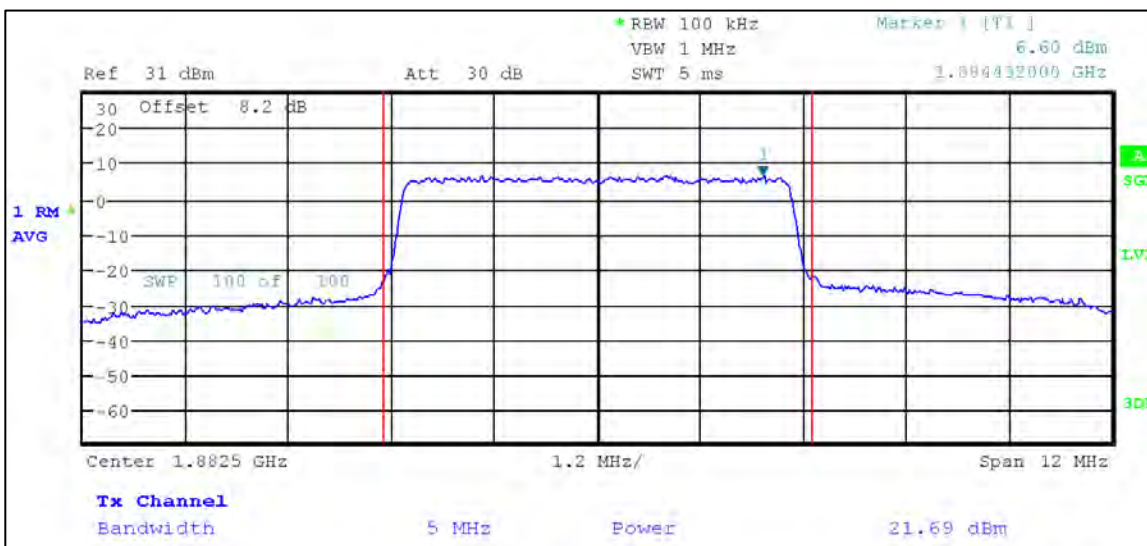

5 MHz Nominal Bandwidth

LTE Band 25

QPSK

1.4 MHz Nominal Bandwidth

3 MHz Nominal Bandwidth

5 MHz Nominal Bandwidth

10 MHz Nominal Bandwidth

15 MHz Nominal Bandwidth

20 MHz Nominal Bandwidth

16QAM

1.4 MHz Nominal Bandwidth

3 MHz Nominal Bandwidth

5 MHz Nominal Bandwidth

LTE Band 26 (Part 90) QPSK

1.4 MHz Nominal Bandwidth

3 MHz Nominal Bandwidth