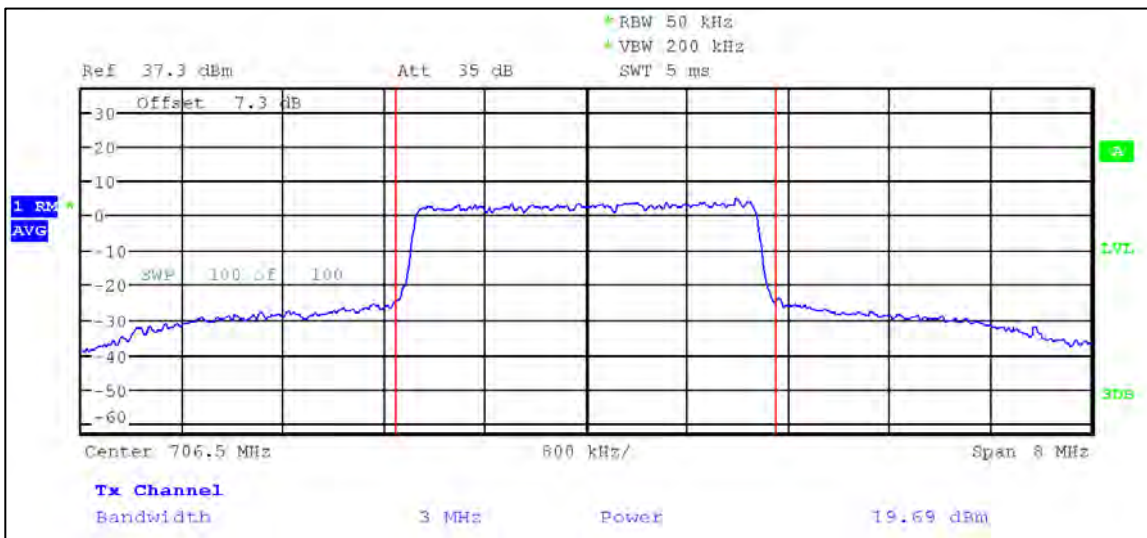

p21a0006-02_LTE Annex A

Test Data Plots

Average Conducted output Power and EIRP

LTE Band 12

QPSK

1.4 MHz Nominal Bandwidth

3 MHz Nominal Bandwidth

5 MHz Nominal Bandwidth

10 MHz Nominal Bandwidth

16QAM

1.4 MHz Nominal Bandwidth

3 MHz Nominal Bandwidth

5 MHz Nominal Bandwidth

LTE Band 13

QPSK

5 MHz Nominal Bandwidth

10 MHz Nominal Bandwidth

16QAM

5 MHz Nominal Bandwidth

LTE Band 14

QPSK

5 MHz Nominal Bandwidth

10 MHz Nominal Bandwidth

16QAM