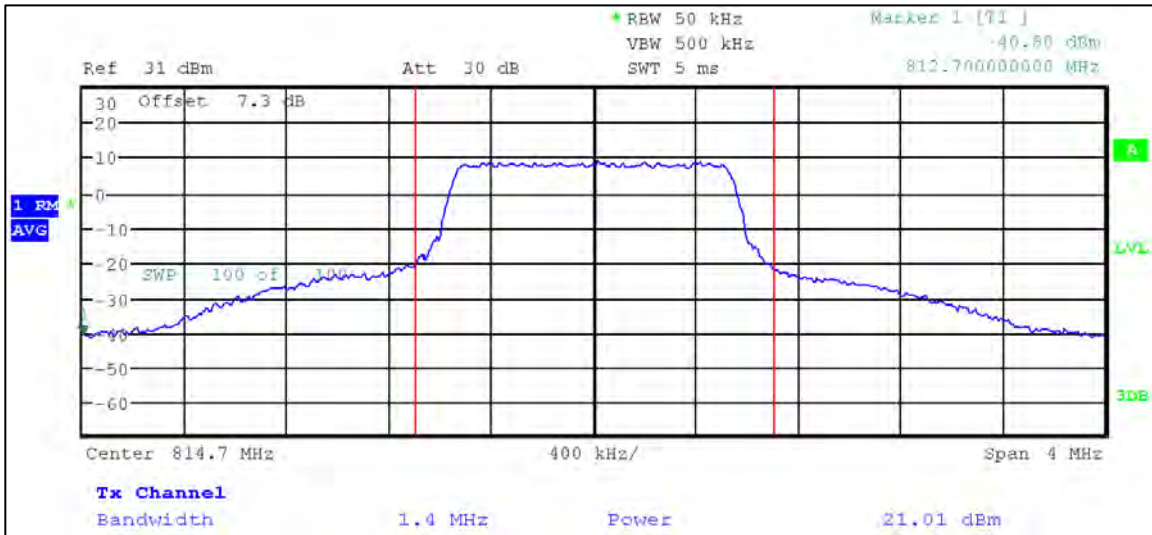

5 MHz Nominal Bandwidth

10 MHz Nominal Bandwidth

15 MHz Nominal Bandwidth

16QAM

1.4 MHz Nominal Bandwidth

3 MHz Nominal Bandwidth

5 MHz Nominal Bandwidth

LTE Band 26 (Part 22H / RSS-132)