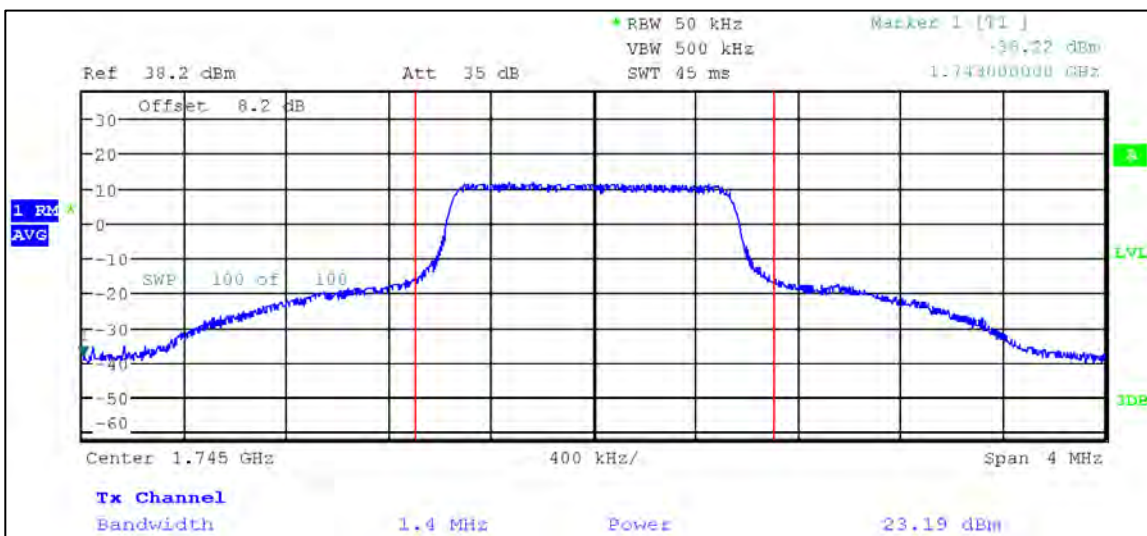

3 MHz Nominal Bandwidth

5 MHz Nominal Bandwidth

LTE Band 41

QPSK

5 MHz Nominal Bandwidth

10 MHz Nominal Bandwidth

15 MHz Nominal Bandwidth

20 MHz Nominal Bandwidth

16QAM

5 MHz Nominal Bandwidth

LTE Band 66

QPSK

1.4 MHz Nominal Bandwidth

3 MHz Nominal Bandwidth

5 MHz Nominal Bandwidth

10 MHz Nominal Bandwidth

15 MHz Nominal Bandwidth

20 MHz Nominal Bandwidth

16QAM

1.4 MHz Nominal Bandwidth

3 MHz Nominal Bandwidth

5 MHz Nominal Bandwidth

LTE Band 71

QPSK