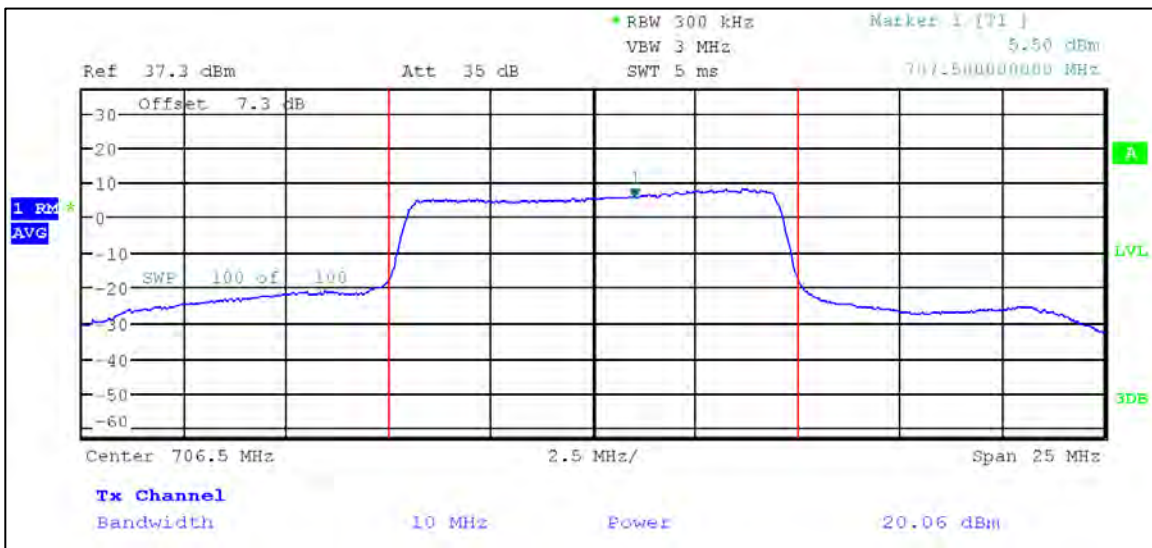

p21a0006-02_LTE Annex A

Test Data Plots

Average Conducted output Power and EIRP

LTE Band 12

QPSK

1.4 MHz Nominal Bandwidth

3 MHz Nominal Bandwidth

5 MHz Nominal Bandwidth

10 MHz Nominal Bandwidth

16QAM

1.4 MHz Nominal Bandwidth

3 MHz Nominal Bandwidth

5 MHz Nominal Bandwidth

LTE Band 13

QPSK

5 MHz Nominal Bandwidth