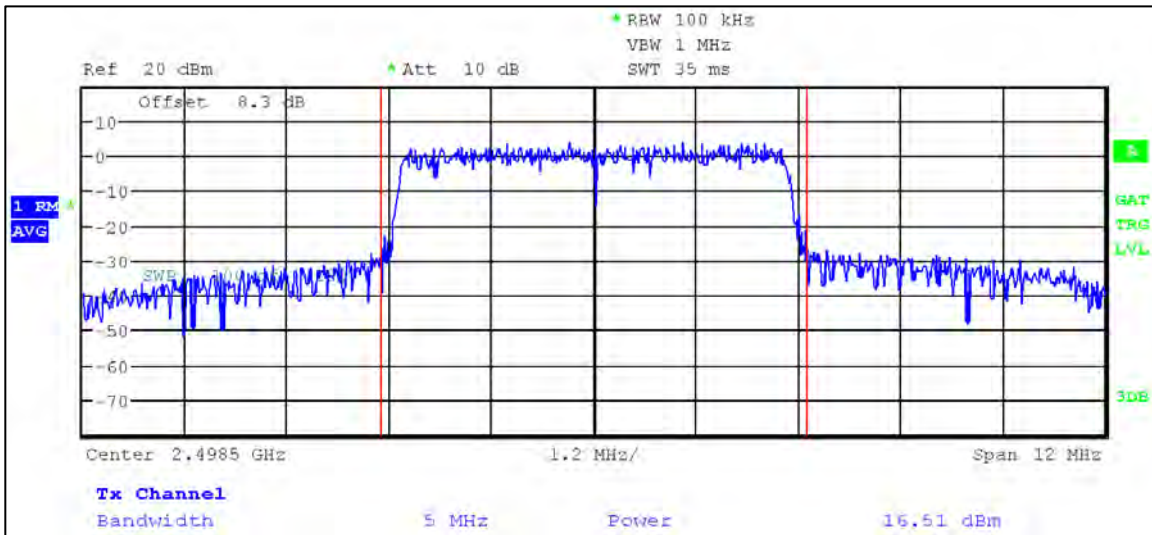

3 MHz Nominal Bandwidth

5 MHz Nominal Bandwidth

LTE Band 41

QPSK

5 MHz Nominal Bandwidth

10 MHz Nominal Bandwidth

15 MHz Nominal Bandwidth

20 MHz Nominal Bandwidth

16QAM

5 MHz Nominal Bandwidth

LTE Band 66

QPSK

1.4 MHz Nominal Bandwidth

3 MHz Nominal Bandwidth

5 MHz Nominal Bandwidth

10 MHz Nominal Bandwidth