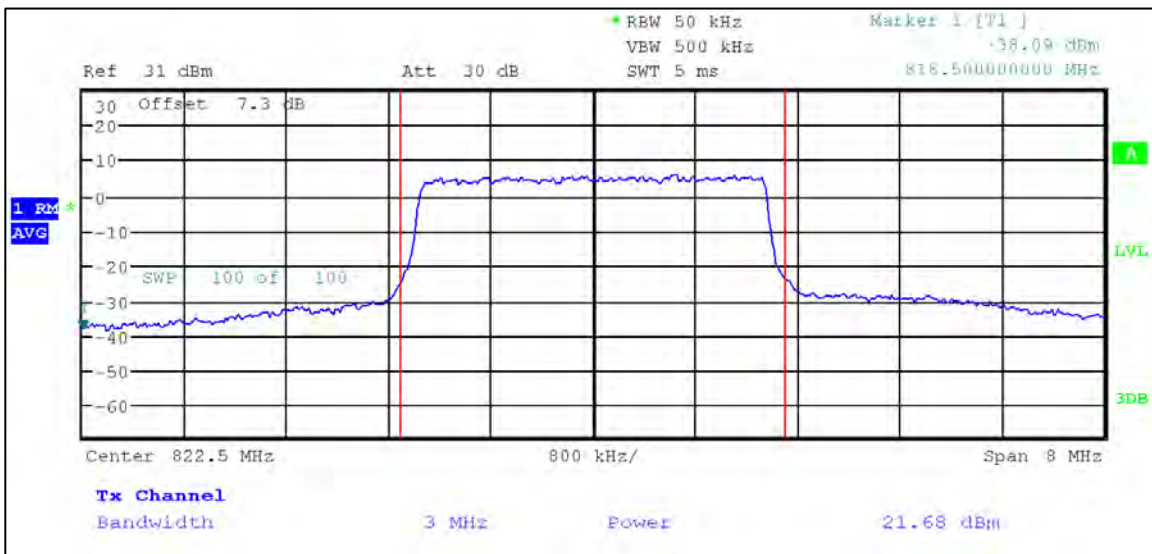

20 MHz Nominal Bandwidth

16QAM

1.4 MHz Nominal Bandwidth

3 MHz Nominal Bandwidth

5 MHz Nominal Bandwidth

LTE Band 26 (Part 90) QPSK

1.4 MHz Nominal Bandwidth

3 MHz Nominal Bandwidth

5 MHz Nominal Bandwidth

10 MHz Nominal Bandwidth

15 MHz Nominal Bandwidth

16QAM

1.4 MHz Nominal Bandwidth

3 MHz Nominal Bandwidth

5 MHz Nominal Bandwidth

LTE Band 26 (Part 22H / RSS-132)