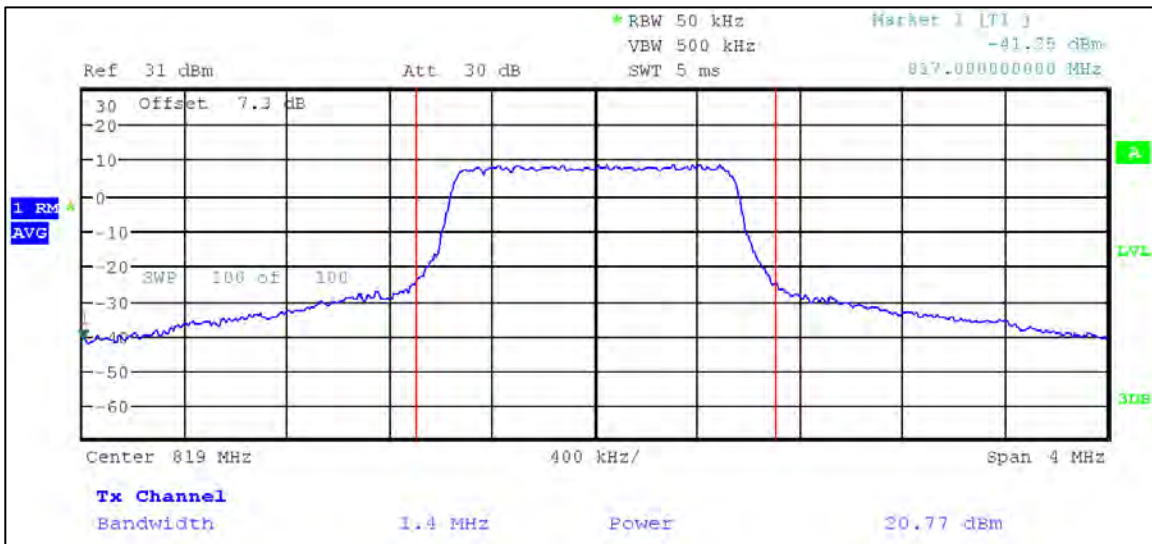

5 MHz Nominal Bandwidth

10 MHz Nominal Bandwidth

15 MHz Nominal Bandwidth

16QAM

1.4 MHz Nominal Bandwidth

3 MHz Nominal Bandwidth

5 MHz Nominal Bandwidth

LTE Band 26 (Part 22H / RSS-132)