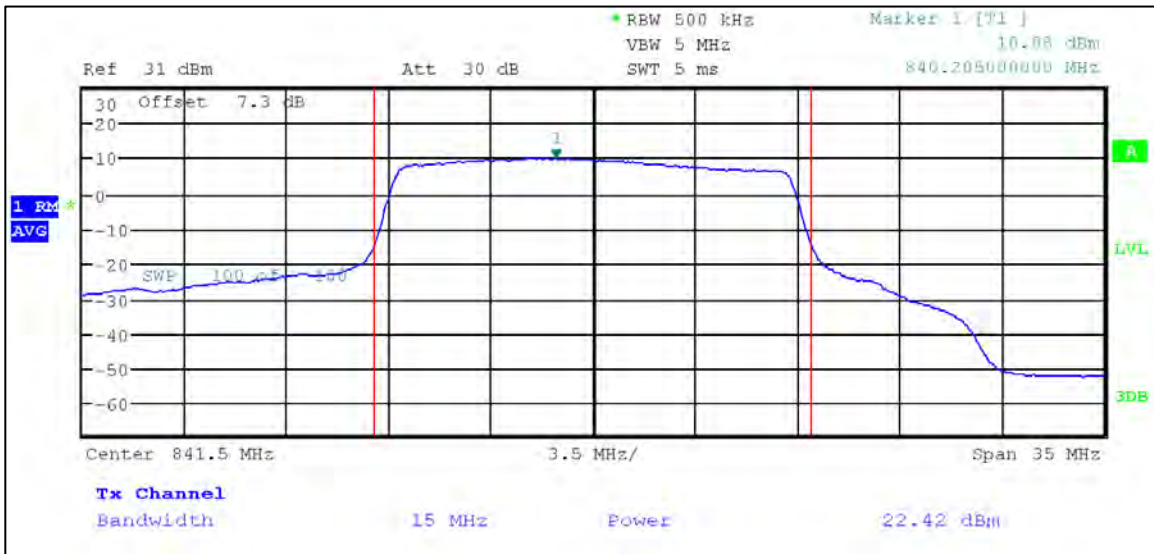

QPSK

1.4 MHz Nominal Bandwidth

3 MHz Nominal Bandwidth

5 MHz Nominal Bandwidth

10 MHz Nominal Bandwidth

15 MHz Nominal Bandwidth

16QAM

1.4 MHz Nominal Bandwidth

3 MHz Nominal Bandwidth

5 MHz Nominal Bandwidth

LTE Band 41

QPSK

5 MHz Nominal Bandwidth

10 MHz Nominal Bandwidth

15 MHz Nominal Bandwidth

20 MHz Nominal Bandwidth