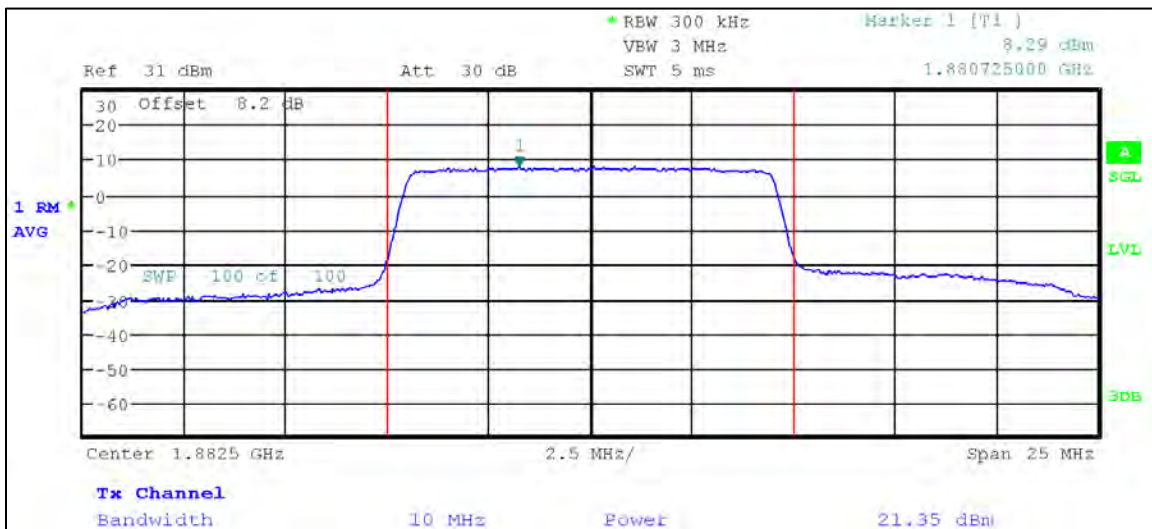

5 MHz Nominal Bandwidth

LTE Band 25

QPSK

1.4 MHz Nominal Bandwidth

3 MHz Nominal Bandwidth

5 MHz Nominal Bandwidth

10 MHz Nominal Bandwidth

15 MHz Nominal Bandwidth

20 MHz Nominal Bandwidth

16QAM

1.4 MHz Nominal Bandwidth

3 MHz Nominal Bandwidth

5 MHz Nominal Bandwidth

LTE Band 26 (Part 90) QPSK

1.4 MHz Nominal Bandwidth

3 MHz Nominal Bandwidth