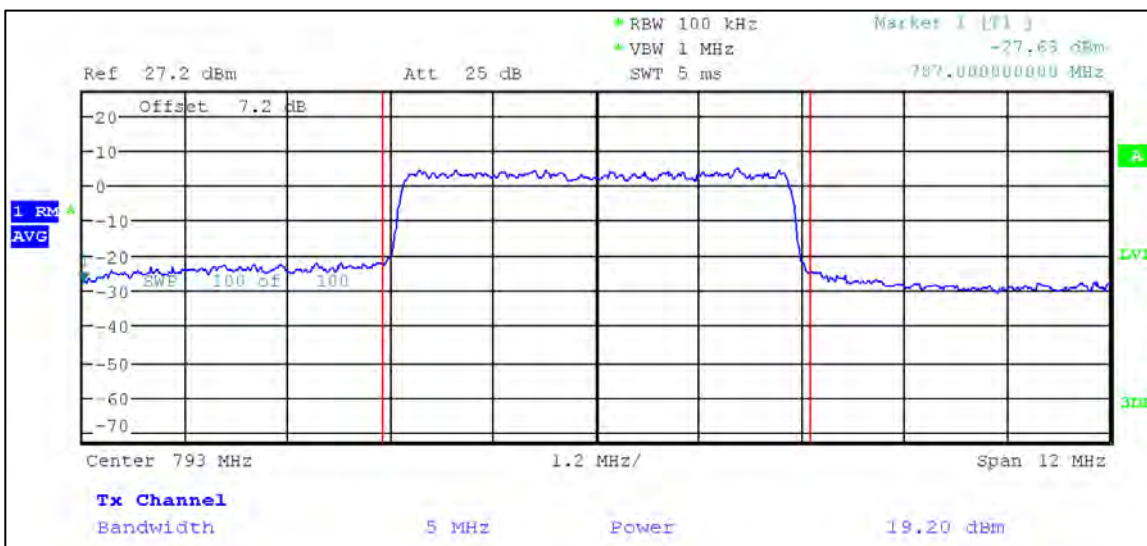

10 MHz Nominal Bandwidth

16QAM

5 MHz Nominal Bandwidth

LTE Band 14

QPSK

5 MHz Nominal Bandwidth

10 MHz Nominal Bandwidth

16QAM

5 MHz Nominal Bandwidth

LTE Band 25

QPSK

1.4 MHz Nominal Bandwidth

3 MHz Nominal Bandwidth

5 MHz Nominal Bandwidth

10 MHz Nominal Bandwidth

15 MHz Nominal Bandwidth