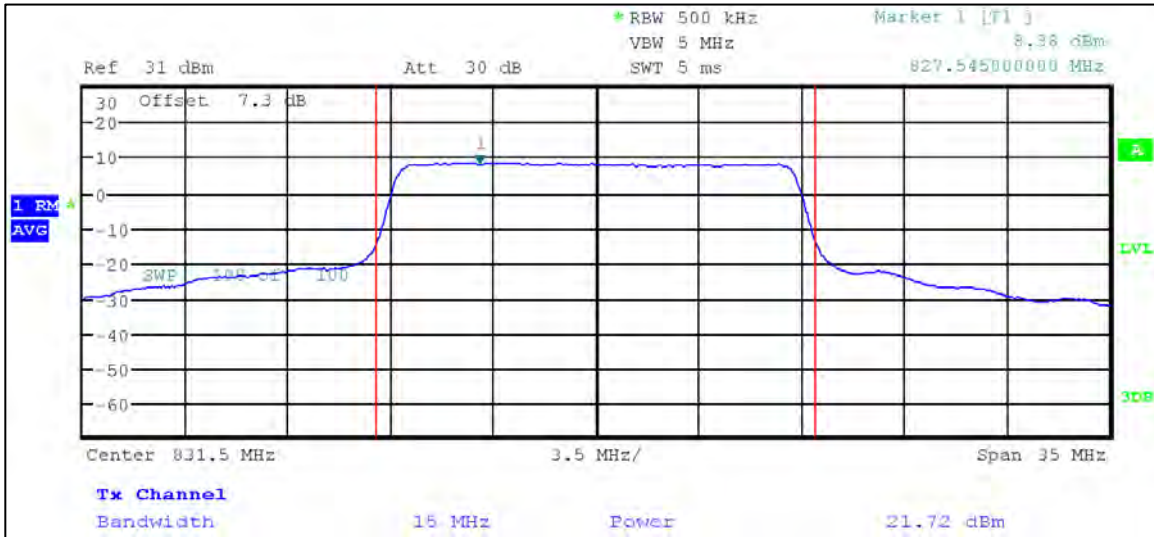

QPSK

1.4 MHz Nominal Bandwidth

3 MHz Nominal Bandwidth

5 MHz Nominal Bandwidth

10 MHz Nominal Bandwidth

15 MHz Nominal Bandwidth

16QAM

1.4 MHz Nominal Bandwidth

3 MHz Nominal Bandwidth

5 MHz Nominal Bandwidth

LTE Band 41

QPSK

5 MHz Nominal Bandwidth

10 MHz Nominal Bandwidth

15 MHz Nominal Bandwidth

20 MHz Nominal Bandwidth