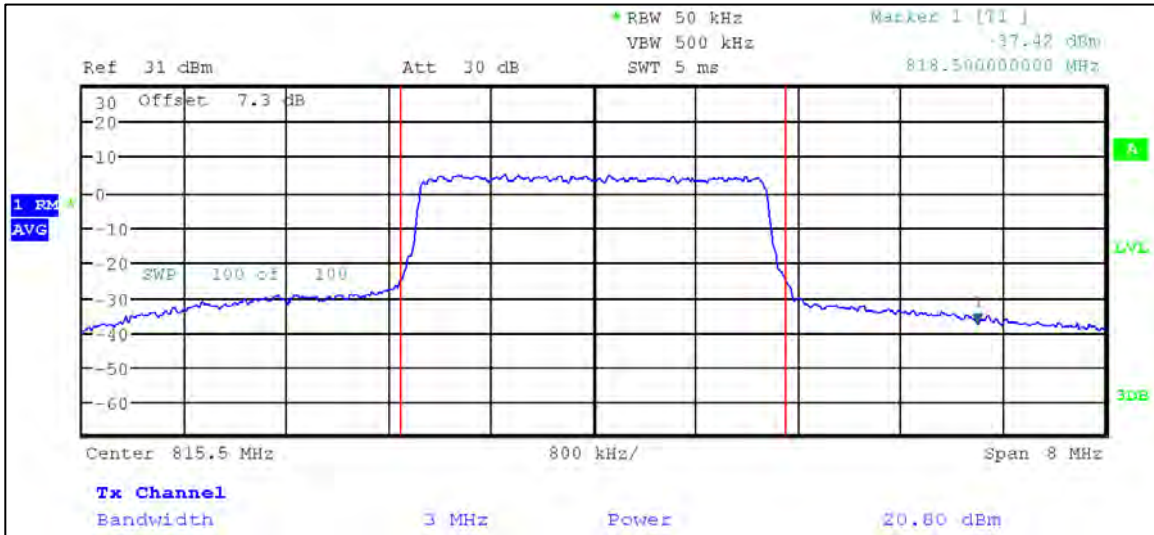

5 MHz Nominal Bandwidth

10 MHz Nominal Bandwidth

15 MHz Nominal Bandwidth

16QAM

1.4 MHz Nominal Bandwidth

3 MHz Nominal Bandwidth

5 MHz Nominal Bandwidth

LTE Band 26 (Part 22H / RSS-132)