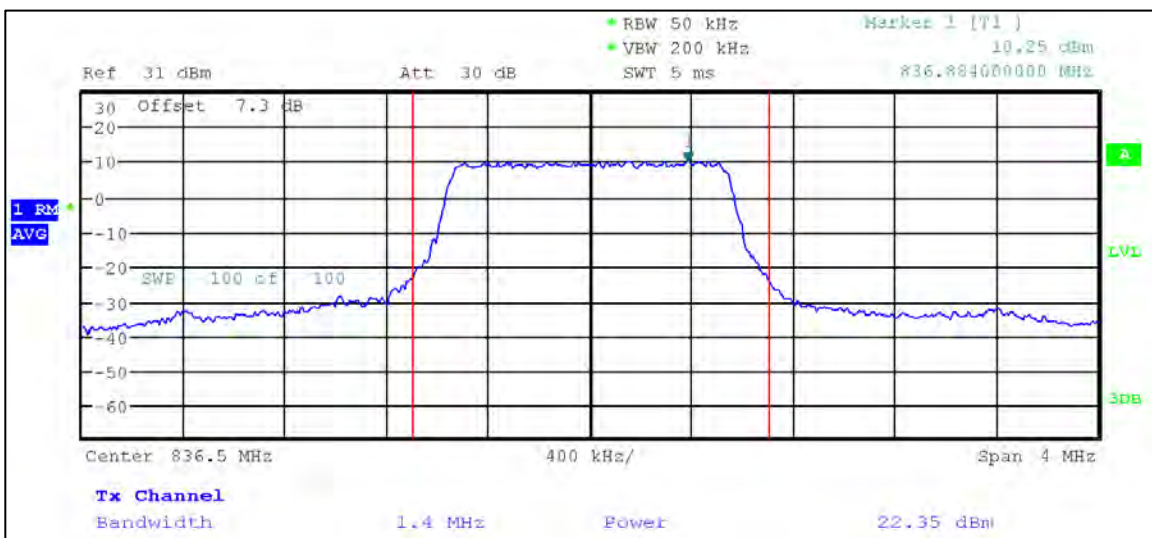

LTE Band 26 (Part 22H / RSS-132)

QPSK

1.4 MHz Nominal Bandwidth