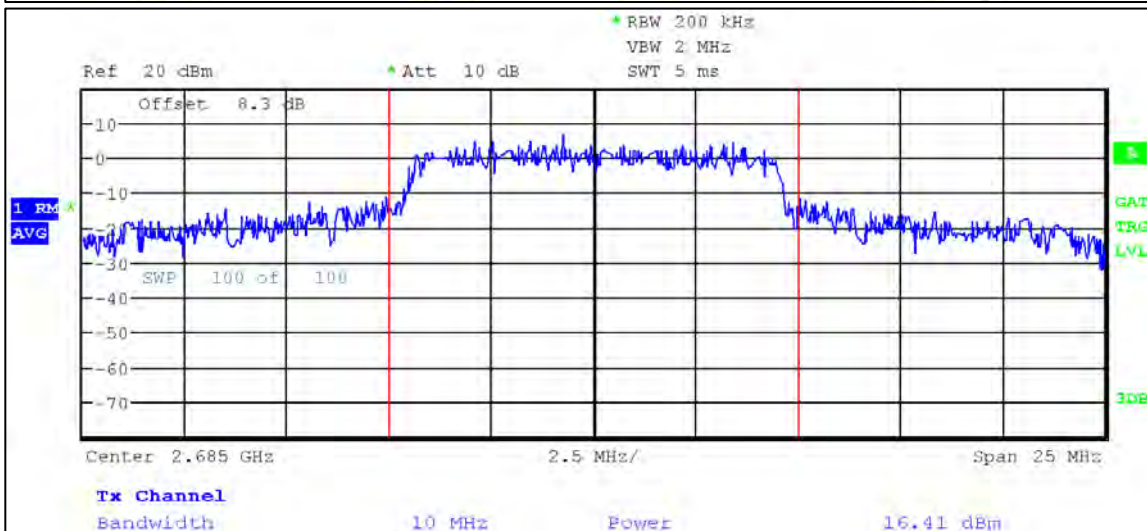

3 MHz Nominal Bandwidth

5 MHz Nominal Bandwidth

LTE Band 41

QPSK

5 MHz Nominal Bandwidth

10 MHz Nominal Bandwidth

15 MHz Nominal Bandwidth

20 MHz Nominal Bandwidth

16QAM

5 MHz Nominal Bandwidth

LTE Band 66

QPSK

1.4 MHz Nominal Bandwidth

3 MHz Nominal Bandwidth

5 MHz Nominal Bandwidth

10 MHz Nominal Bandwidth