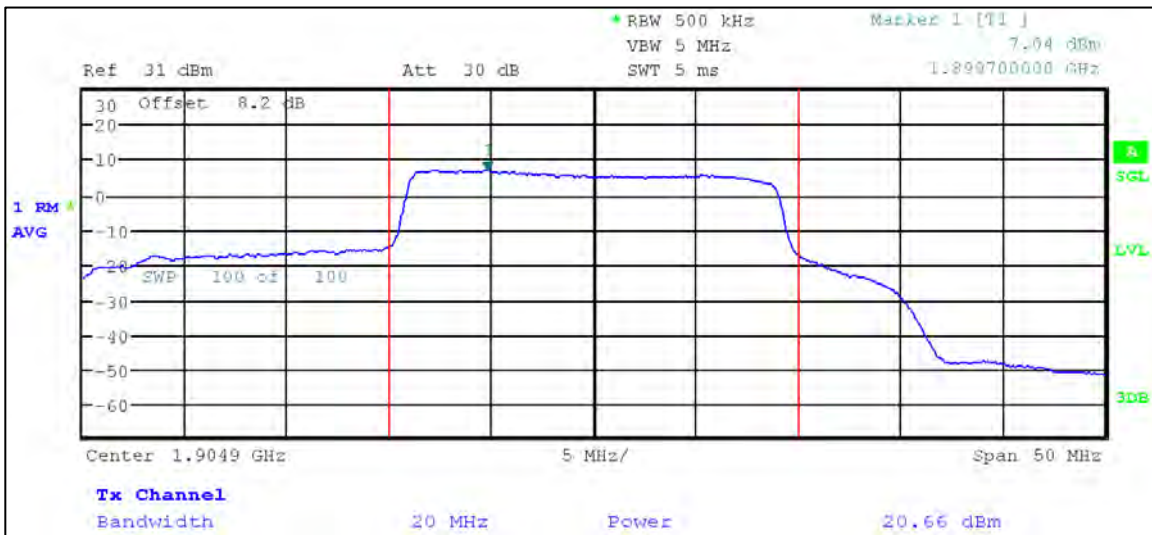

5 MHz Nominal Bandwidth

LTE Band 25

QPSK

1.4 MHz Nominal Bandwidth

3 MHz Nominal Bandwidth

5 MHz Nominal Bandwidth

10 MHz Nominal Bandwidth

15 MHz Nominal Bandwidth

20 MHz Nominal Bandwidth

16QAM

1.4 MHz Nominal Bandwidth

3 MHz Nominal Bandwidth

5 MHz Nominal Bandwidth

LTE Band 26 (Part 90) QPSK

1.4 MHz Nominal Bandwidth

3 MHz Nominal Bandwidth