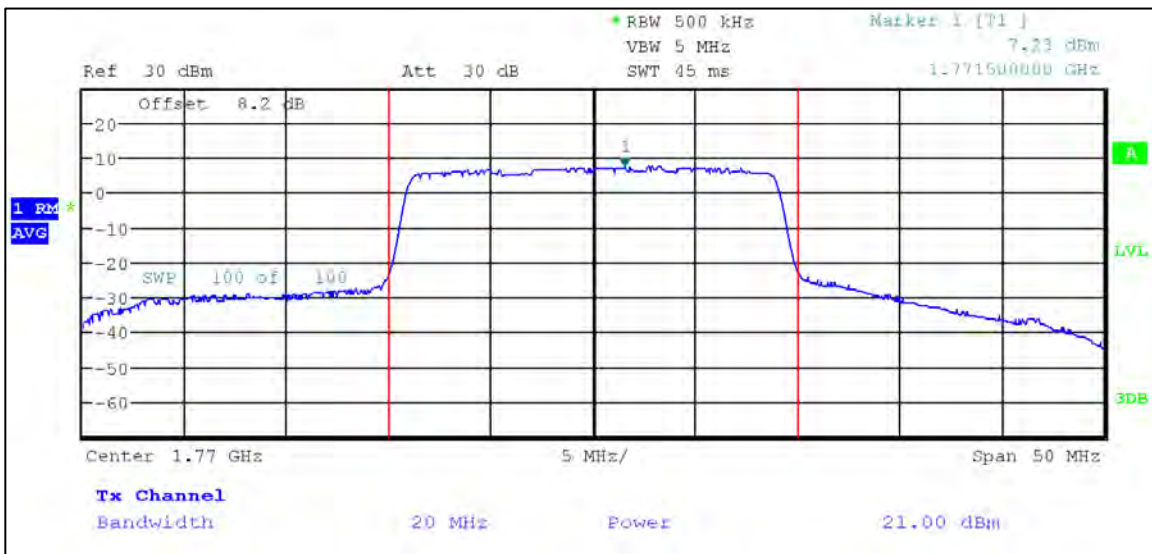

3 MHz Nominal Bandwidth

5 MHz Nominal Bandwidth

LTE Band 41

QPSK

5 MHz Nominal Bandwidth

10 MHz Nominal Bandwidth

15 MHz Nominal Bandwidth

20 MHz Nominal Bandwidth

16QAM

5 MHz Nominal Bandwidth

LTE Band 66

QPSK

1.4 MHz Nominal Bandwidth

3 MHz Nominal Bandwidth

5 MHz Nominal Bandwidth

10 MHz Nominal Bandwidth

15 MHz Nominal Bandwidth

20 MHz Nominal Bandwidth

16QAM

1.4 MHz Nominal Bandwidth

3 MHz Nominal Bandwidth

5 MHz Nominal Bandwidth

LTE Band 71

QPSK