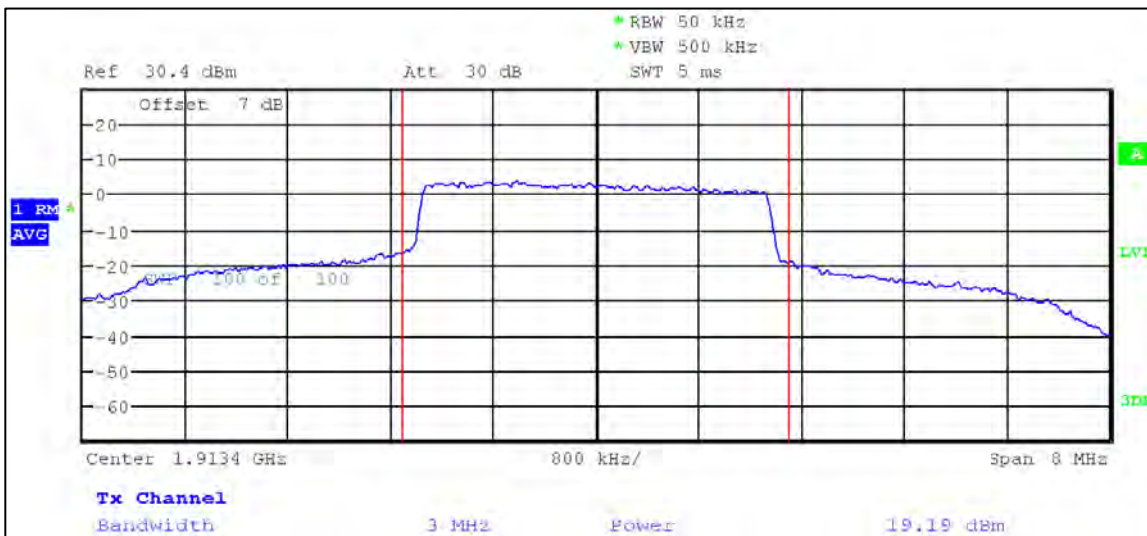

5 MHz Nominal Bandwidth

LTE Band 25

QPSK

1.4 MHz Nominal Bandwidth

3 MHz Nominal Bandwidth

5 MHz Nominal Bandwidth

10 MHz Nominal Bandwidth

15 MHz Nominal Bandwidth

20 MHz Nominal Bandwidth

16QAM

1.4 MHz Nominal Bandwidth

3 MHz Nominal Bandwidth

5 MHz Nominal Bandwidth

LTE Band 26 (Part 90) QPSK

1.4 MHz Nominal Bandwidth

3 MHz Nominal Bandwidth