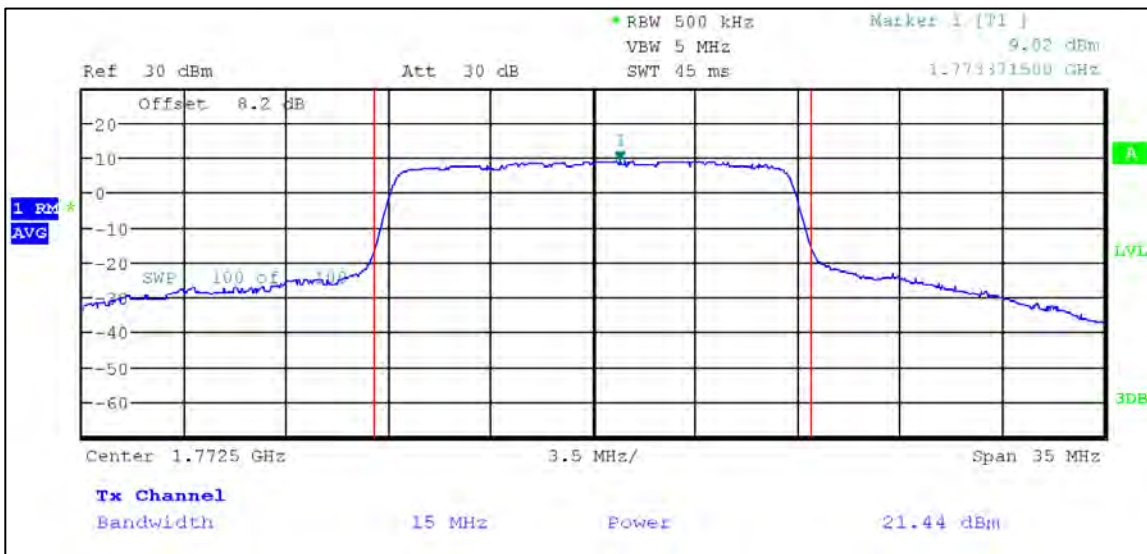

3 MHz Nominal Bandwidth

5 MHz Nominal Bandwidth

LTE Band 41

QPSK

5 MHz Nominal Bandwidth

10 MHz Nominal Bandwidth

15 MHz Nominal Bandwidth

20 MHz Nominal Bandwidth

16QAM

5 MHz Nominal Bandwidth

LTE Band 66

QPSK

1.4 MHz Nominal Bandwidth

3 MHz Nominal Bandwidth

5 MHz Nominal Bandwidth

10 MHz Nominal Bandwidth

15 MHz Nominal Bandwidth

20 MHz Nominal Bandwidth

16QAM

1.4 MHz Nominal Bandwidth

3 MHz Nominal Bandwidth

5 MHz Nominal Bandwidth

LTE Band 71

QPSK