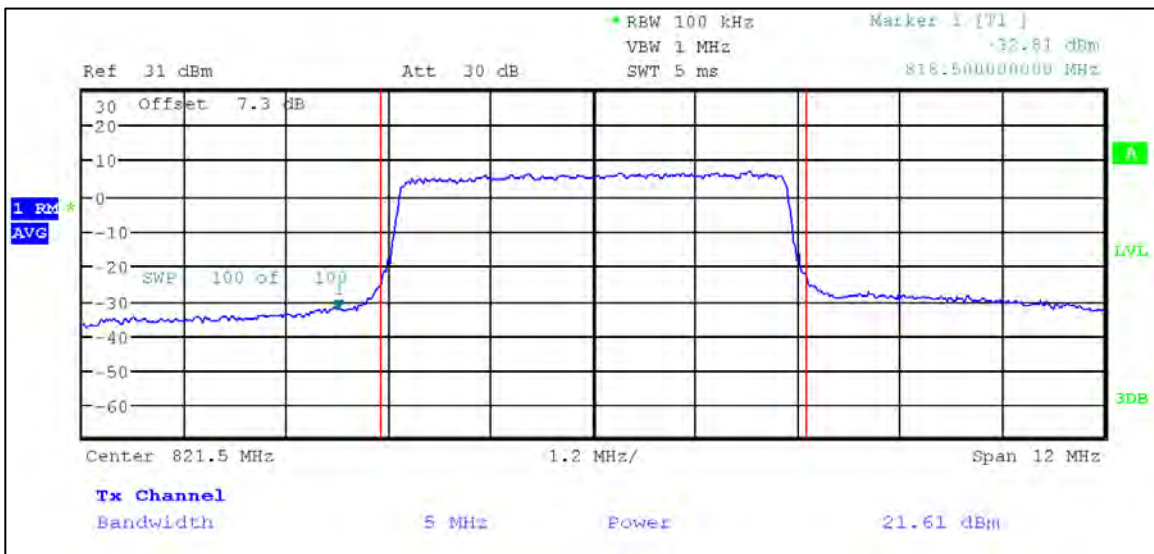

5 MHz Nominal Bandwidth

LTE Band 25

QPSK

1.4 MHz Nominal Bandwidth

3 MHz Nominal Bandwidth

5 MHz Nominal Bandwidth

10 MHz Nominal Bandwidth

15 MHz Nominal Bandwidth

20 MHz Nominal Bandwidth

16QAM

1.4 MHz Nominal Bandwidth

3 MHz Nominal Bandwidth

5 MHz Nominal Bandwidth

LTE Band 26 (Part 90) QPSK

1.4 MHz Nominal Bandwidth

3 MHz Nominal Bandwidth

5 MHz Nominal Bandwidth

10 MHz Nominal Bandwidth

15 MHz Nominal Bandwidth

16QAM

1.4 MHz Nominal Bandwidth

3 MHz Nominal Bandwidth

5 MHz Nominal Bandwidth

LTE Band 26 (Part 22H / RSS-132)