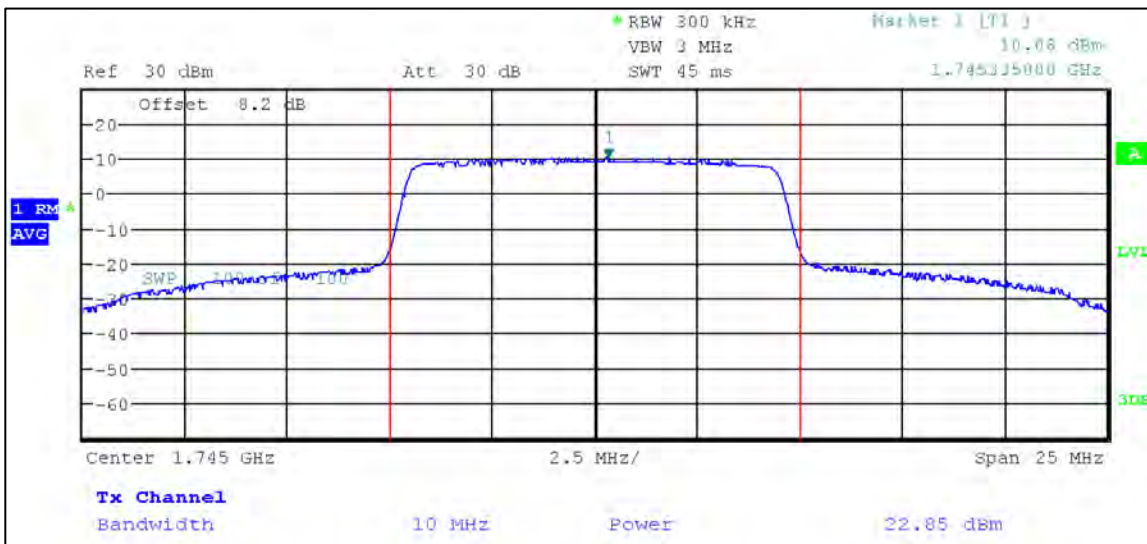

16QAM

5 MHz Nominal Bandwidth

LTE Band 66

QPSK

1.4 MHz Nominal Bandwidth

3 MHz Nominal Bandwidth

5 MHz Nominal Bandwidth

10 MHz Nominal Bandwidth