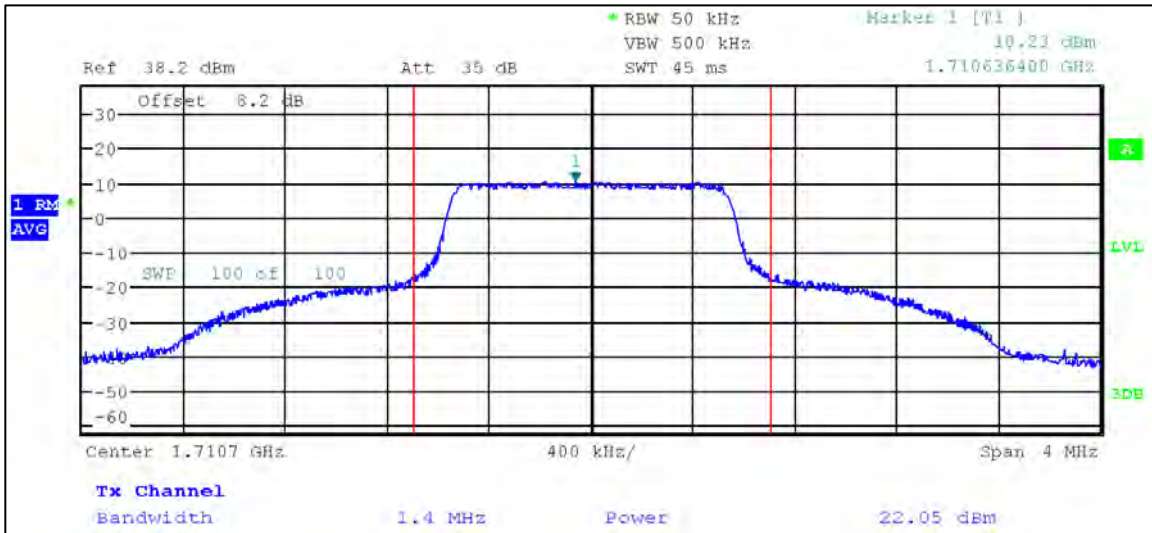

16QAM

5 MHz Nominal Bandwidth

LTE Band 66

QPSK

1.4 MHz Nominal Bandwidth

3 MHz Nominal Bandwidth

5 MHz Nominal Bandwidth

10 MHz Nominal Bandwidth

15 MHz Nominal Bandwidth

20 MHz Nominal Bandwidth

16QAM

1.4 MHz Nominal Bandwidth

3 MHz Nominal Bandwidth

5 MHz Nominal Bandwidth

LTE Band 71

QPSK

5 MHz Nominal Bandwidth

10 MHz Nominal Bandwidth

15 MHz Nominal Bandwidth