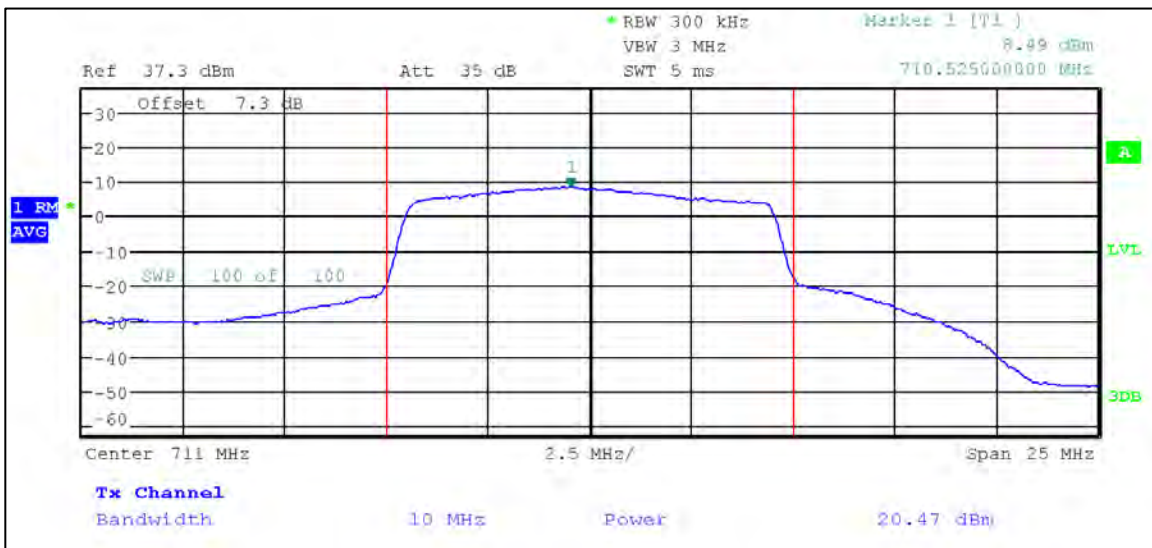

p21a0006-02_LTE Annex A

Test Data Plots

Average Conducted output Power and EIRP

LTE Band 12

QPSK

1.4 MHz Nominal Bandwidth

3 MHz Nominal Bandwidth

5 MHz Nominal Bandwidth

10 MHz Nominal Bandwidth

16QAM

1.4 MHz Nominal Bandwidth

3 MHz Nominal Bandwidth

5 MHz Nominal Bandwidth

LTE Band 13

QPSK

5 MHz Nominal Bandwidth