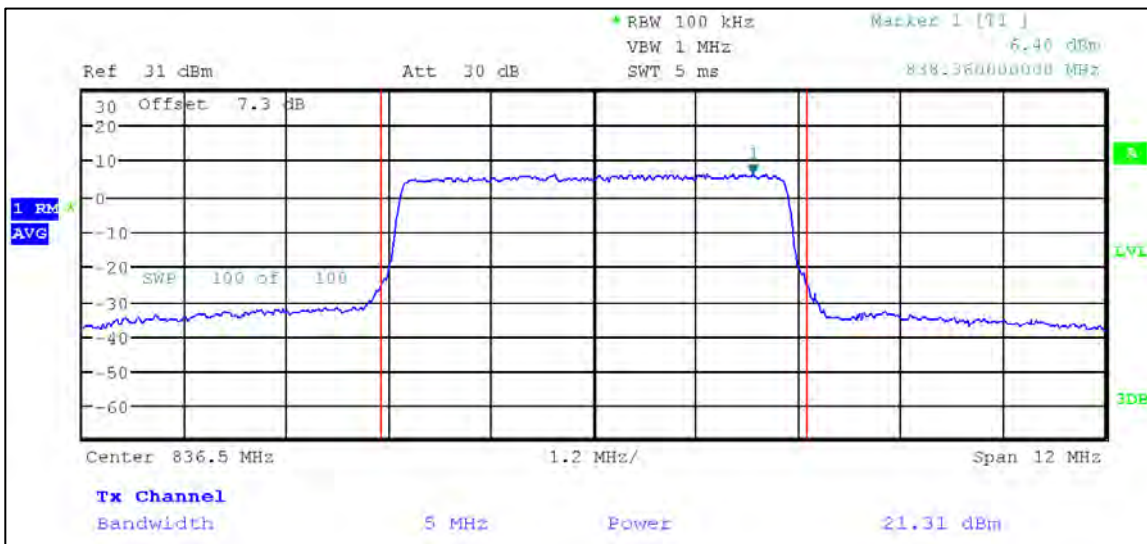

3 MHz Nominal Bandwidth

5 MHz Nominal Bandwidth

LTE Band 41

QPSK

5 MHz Nominal Bandwidth

10 MHz Nominal Bandwidth

15 MHz Nominal Bandwidth

20 MHz Nominal Bandwidth