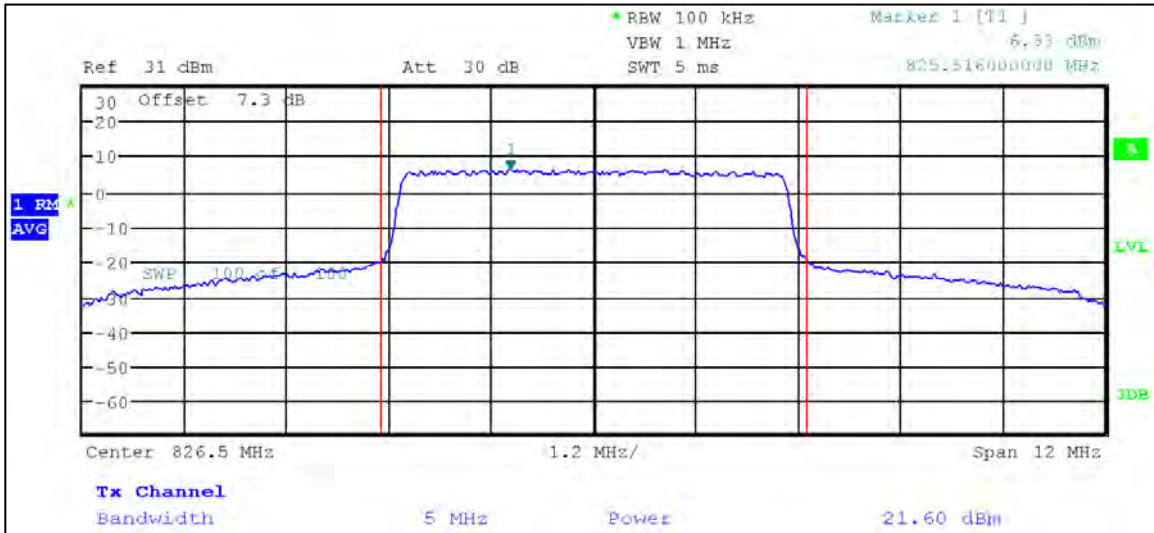

QPSK

1.4 MHz Nominal Bandwidth

3 MHz Nominal Bandwidth

5 MHz Nominal Bandwidth

10 MHz Nominal Bandwidth

15 MHz Nominal Bandwidth

16QAM

1.4 MHz Nominal Bandwidth

3 MHz Nominal Bandwidth

5 MHz Nominal Bandwidth

LTE Band 41

QPSK

5 MHz Nominal Bandwidth

10 MHz Nominal Bandwidth

15 MHz Nominal Bandwidth

20 MHz Nominal Bandwidth