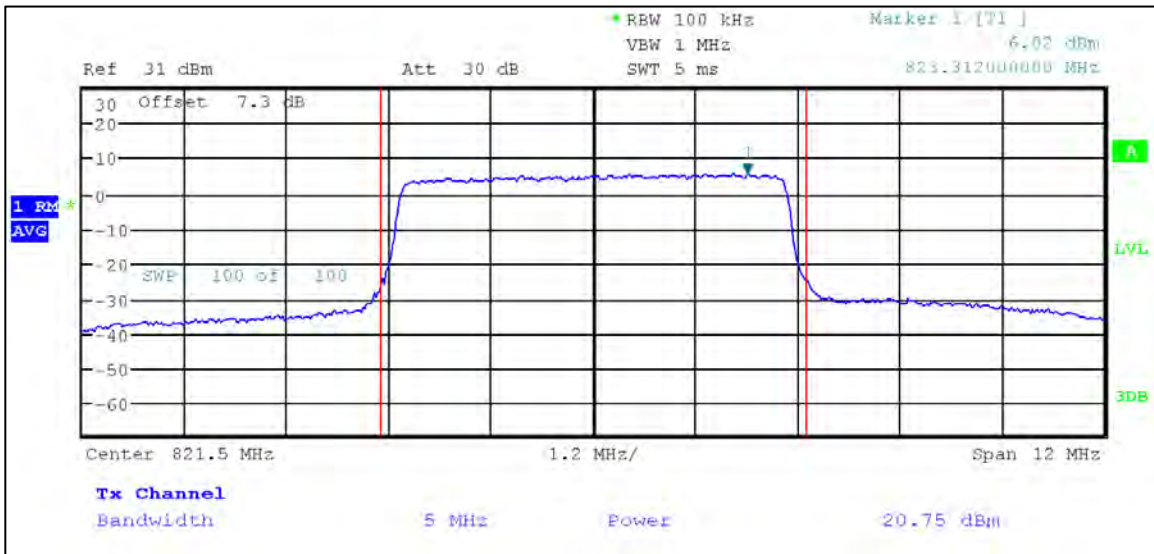

5 MHz Nominal Bandwidth

10 MHz Nominal Bandwidth

15 MHz Nominal Bandwidth

16QAM

1.4 MHz Nominal Bandwidth

3 MHz Nominal Bandwidth

5 MHz Nominal Bandwidth

LTE Band 26 (Part 22H / RSS-132)