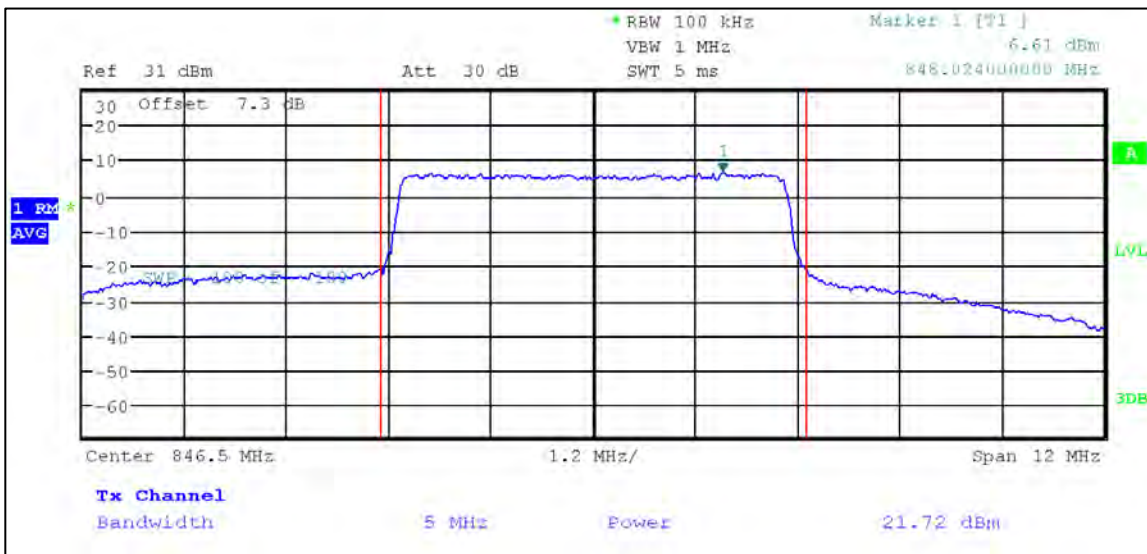

QPSK

1.4 MHz Nominal Bandwidth

3 MHz Nominal Bandwidth

5 MHz Nominal Bandwidth

10 MHz Nominal Bandwidth

15 MHz Nominal Bandwidth

16QAM

1.4 MHz Nominal Bandwidth

3 MHz Nominal Bandwidth

5 MHz Nominal Bandwidth

LTE Band 41

QPSK

5 MHz Nominal Bandwidth

10 MHz Nominal Bandwidth

15 MHz Nominal Bandwidth

20 MHz Nominal Bandwidth