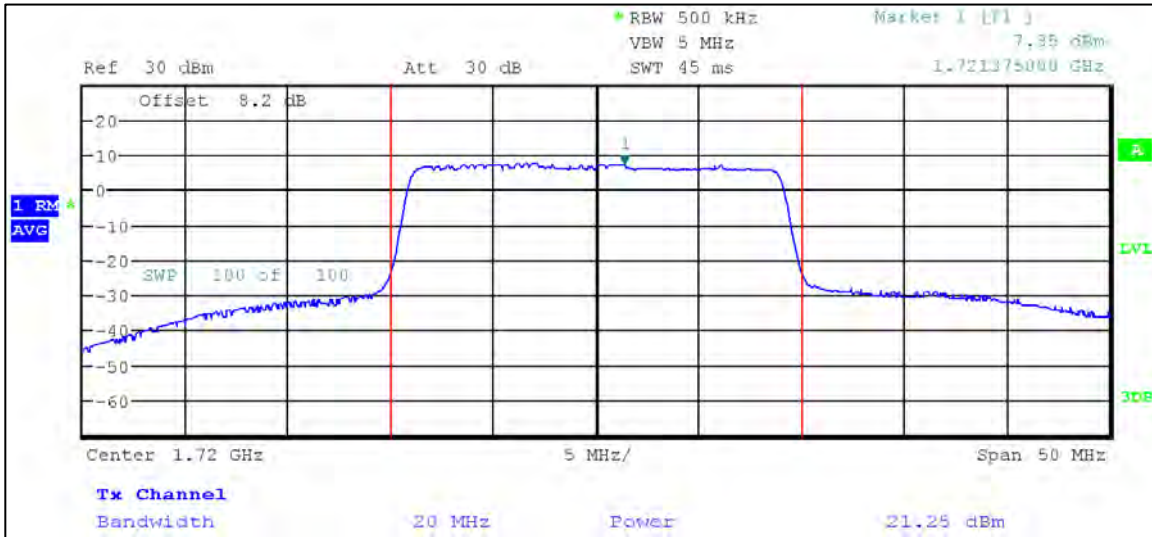

20 MHz Nominal Bandwidth