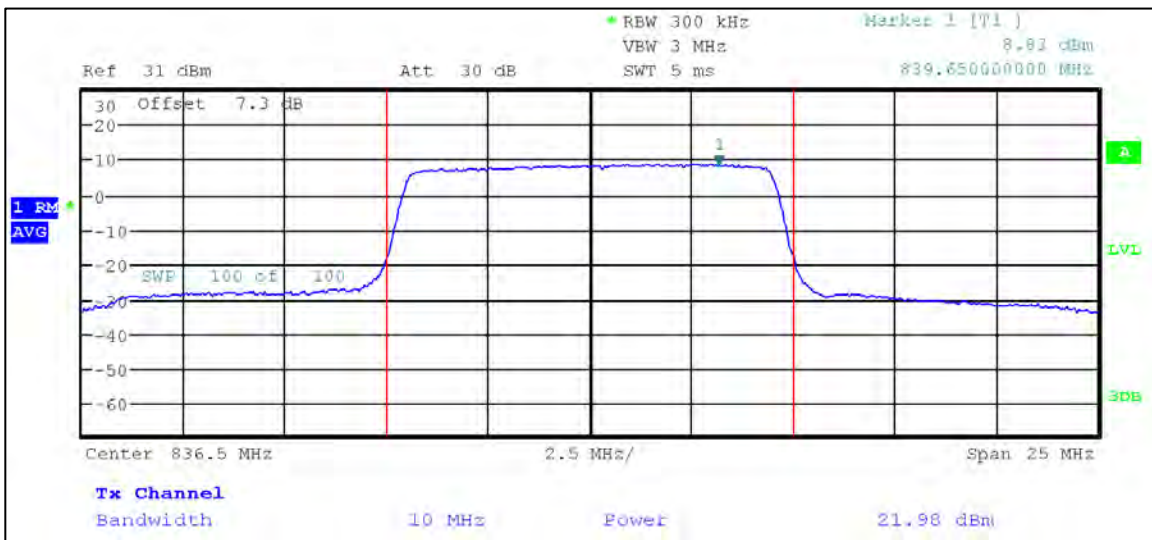

10 MHz Nominal Bandwidth