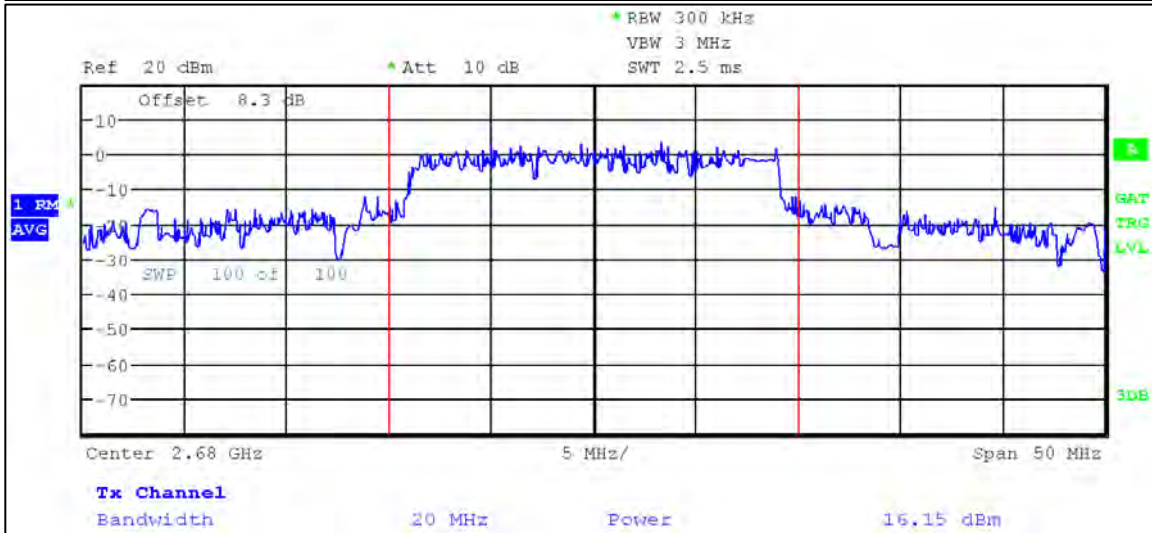

3 MHz Nominal Bandwidth

5 MHz Nominal Bandwidth

LTE Band 41

QPSK

5 MHz Nominal Bandwidth

10 MHz Nominal Bandwidth

15 MHz Nominal Bandwidth

20 MHz Nominal Bandwidth

16QAM

5 MHz Nominal Bandwidth

LTE Band 66

QPSK

1.4 MHz Nominal Bandwidth

3 MHz Nominal Bandwidth

5 MHz Nominal Bandwidth

10 MHz Nominal Bandwidth