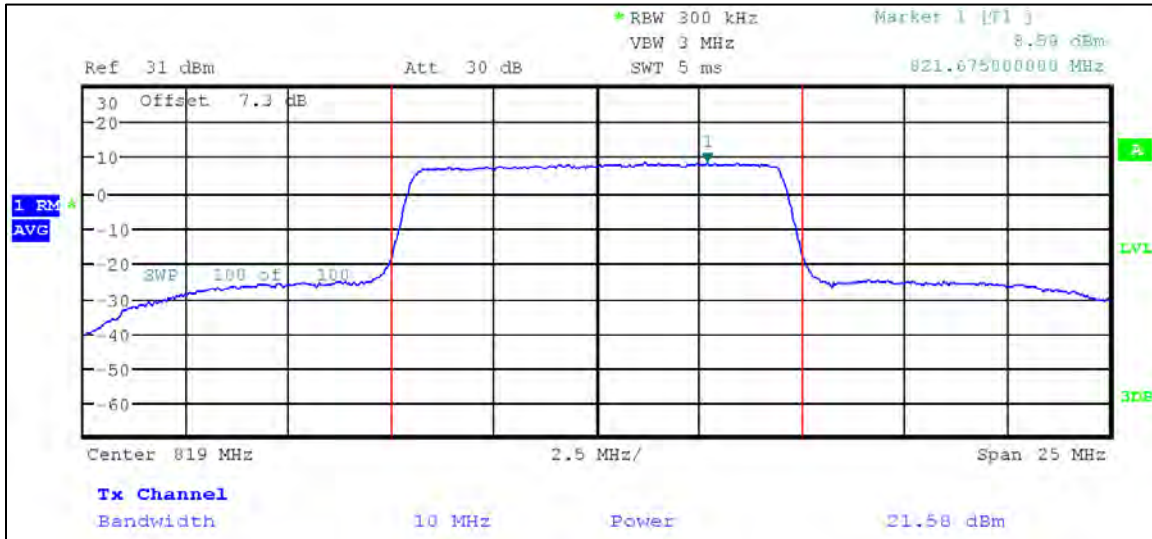

10 MHz Nominal Bandwidth