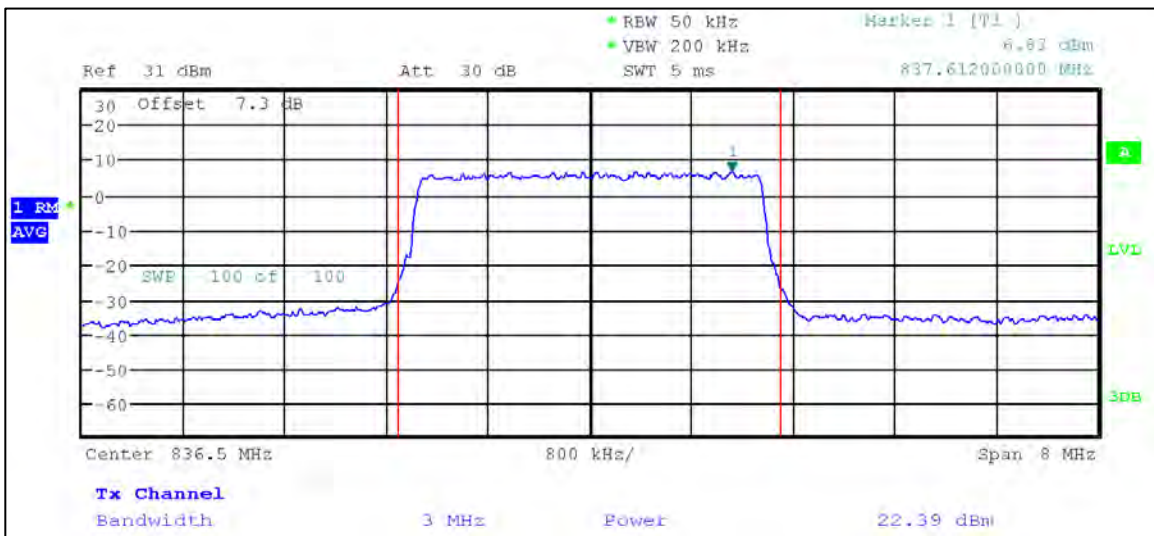

3 MHz Nominal Bandwidth