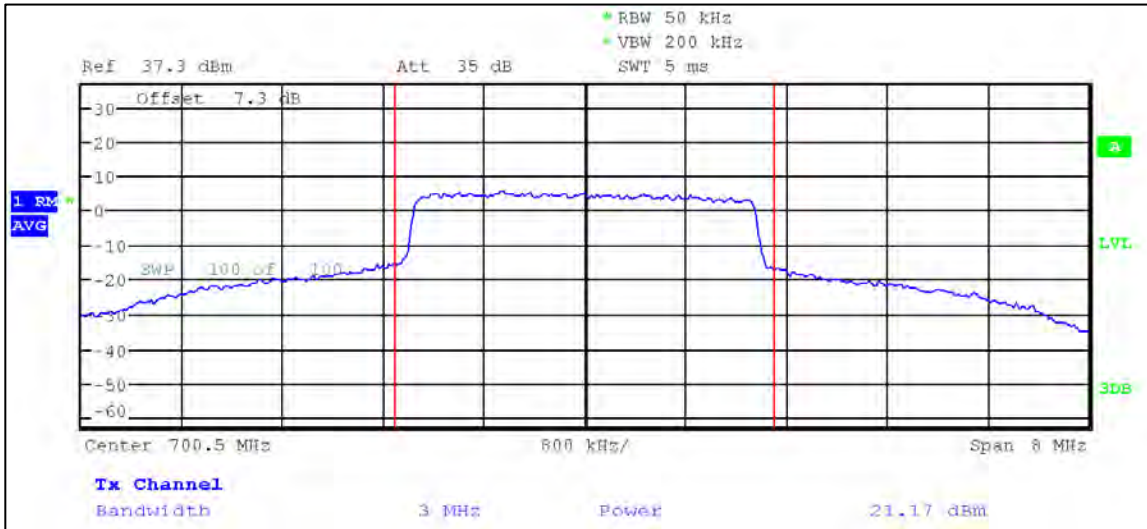

p21a0006-02_LTE Annex A

Test Data Plots

Average Conducted output Power and EIRP

LTE Band 12

QPSK

1.4 MHz Nominal Bandwidth

3 MHz Nominal Bandwidth

5 MHz Nominal Bandwidth

10 MHz Nominal Bandwidth

16QAM

1.4 MHz Nominal Bandwidth

3 MHz Nominal Bandwidth

5 MHz Nominal Bandwidth

LTE Band 13

QPSK

5 MHz Nominal Bandwidth

10 MHz Nominal Bandwidth

16QAM

5 MHz Nominal Bandwidth

LTE Band 14

QPSK

5 MHz Nominal Bandwidth

10 MHz Nominal Bandwidth

16QAM