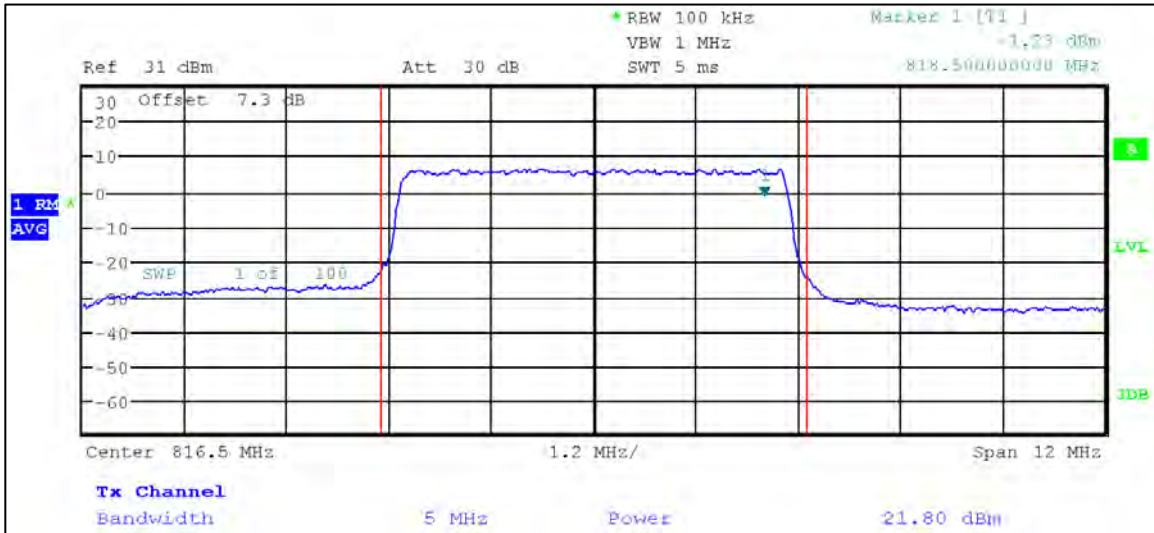

5 MHz Nominal Bandwidth

LTE Band 25

QPSK

1.4 MHz Nominal Bandwidth

3 MHz Nominal Bandwidth

5 MHz Nominal Bandwidth

10 MHz Nominal Bandwidth

15 MHz Nominal Bandwidth

20 MHz Nominal Bandwidth

16QAM

1.4 MHz Nominal Bandwidth

3 MHz Nominal Bandwidth

5 MHz Nominal Bandwidth

LTE Band 26 (Part 90) QPSK

1.4 MHz Nominal Bandwidth

3 MHz Nominal Bandwidth

5 MHz Nominal Bandwidth

10 MHz Nominal Bandwidth

15 MHz Nominal Bandwidth

16QAM

1.4 MHz Nominal Bandwidth

3 MHz Nominal Bandwidth

5 MHz Nominal Bandwidth

LTE Band 26 (Part 22H / RSS-132)