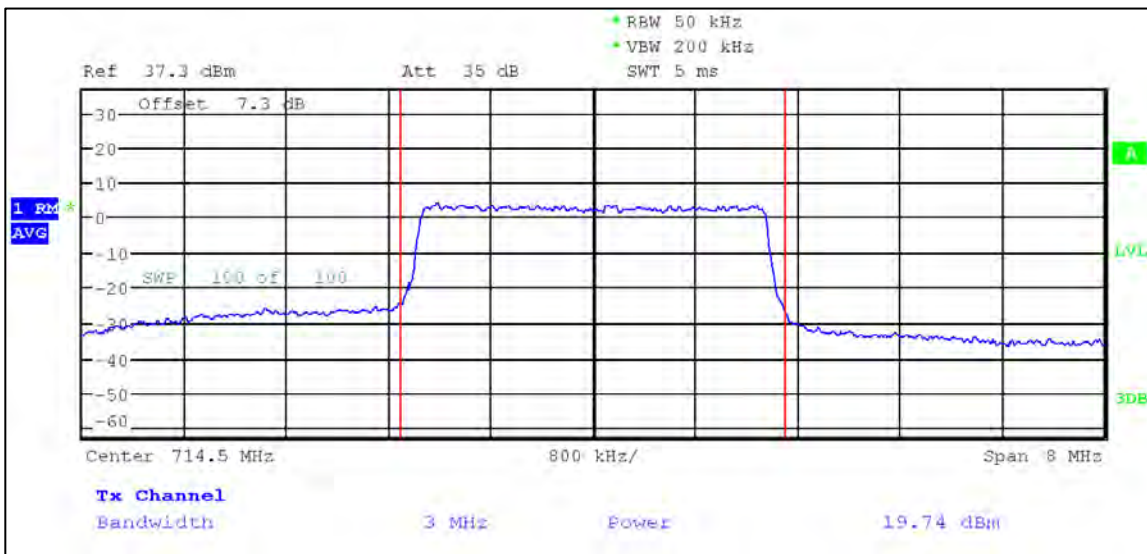

p21a0006-02_LTE Annex A

Test Data Plots

Average Conducted output Power and EIRP

LTE Band 12

QPSK

1.4 MHz Nominal Bandwidth

3 MHz Nominal Bandwidth

5 MHz Nominal Bandwidth

10 MHz Nominal Bandwidth

16QAM

1.4 MHz Nominal Bandwidth

3 MHz Nominal Bandwidth

5 MHz Nominal Bandwidth

LTE Band 13

QPSK

5 MHz Nominal Bandwidth

10 MHz Nominal Bandwidth

16QAM

5 MHz Nominal Bandwidth

LTE Band 14

QPSK

5 MHz Nominal Bandwidth

10 MHz Nominal Bandwidth

16QAM