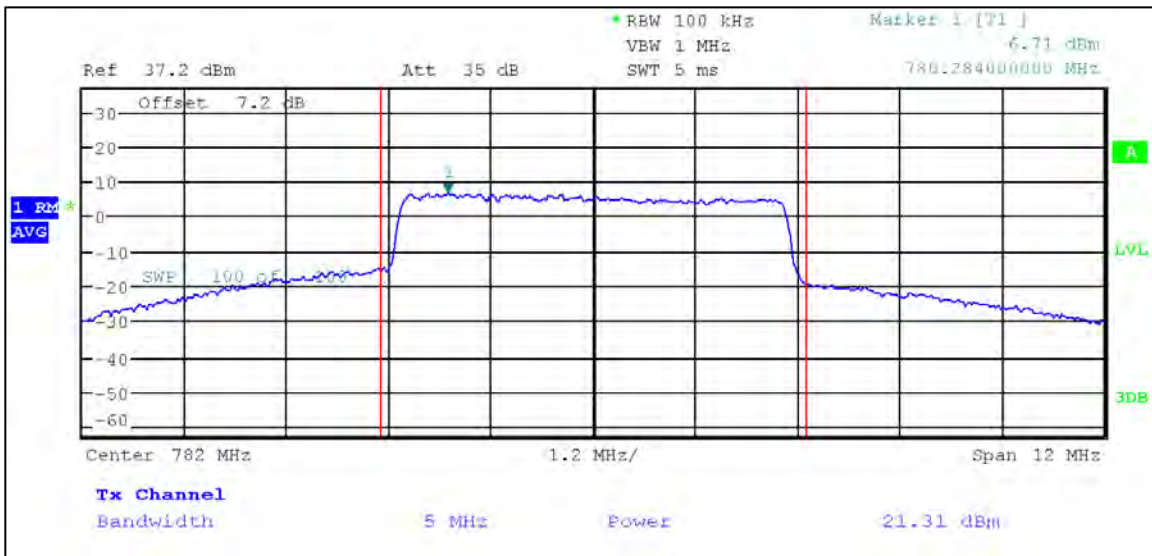

p21a0006-02_LTE Annex A

Test Data Plots

Average Conducted output Power and EIRP

LTE Band 12

QPSK

1.4 MHz Nominal Bandwidth

3 MHz Nominal Bandwidth

5 MHz Nominal Bandwidth

10 MHz Nominal Bandwidth

16QAM

1.4 MHz Nominal Bandwidth

3 MHz Nominal Bandwidth

5 MHz Nominal Bandwidth

LTE Band 13

QPSK

5 MHz Nominal Bandwidth

10 MHz Nominal Bandwidth

16QAM

5 MHz Nominal Bandwidth

LTE Band 14

QPSK

5 MHz Nominal Bandwidth

10 MHz Nominal Bandwidth

16QAM

5 MHz Nominal Bandwidth

LTE Band 25

QPSK

1.4 MHz Nominal Bandwidth

3 MHz Nominal Bandwidth

5 MHz Nominal Bandwidth

10 MHz Nominal Bandwidth

15 MHz Nominal Bandwidth