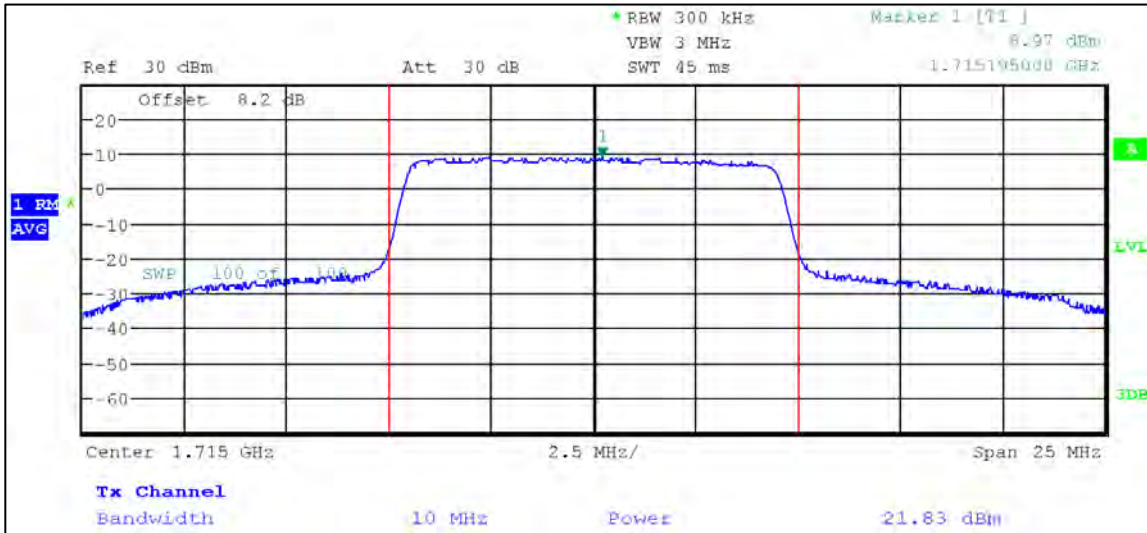

3 MHz Nominal Bandwidth

5 MHz Nominal Bandwidth

LTE Band 41

QPSK

5 MHz Nominal Bandwidth

10 MHz Nominal Bandwidth

15 MHz Nominal Bandwidth

20 MHz Nominal Bandwidth

16QAM

5 MHz Nominal Bandwidth

LTE Band 66

QPSK

1.4 MHz Nominal Bandwidth

3 MHz Nominal Bandwidth

5 MHz Nominal Bandwidth

10 MHz Nominal Bandwidth

15 MHz Nominal Bandwidth

20 MHz Nominal Bandwidth

16QAM

1.4 MHz Nominal Bandwidth

3 MHz Nominal Bandwidth

5 MHz Nominal Bandwidth

LTE Band 71

QPSK