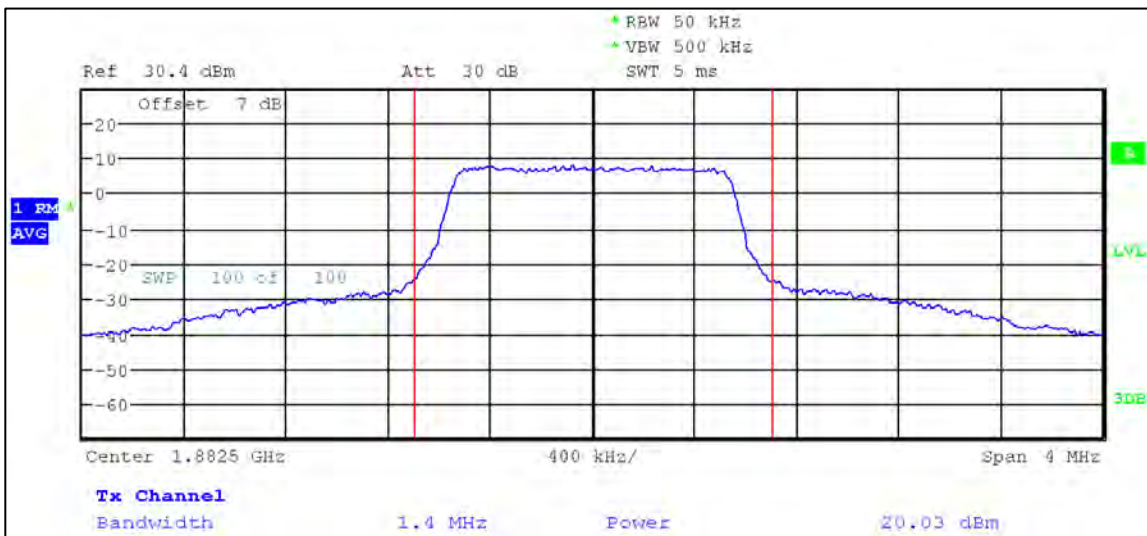

20 MHz Nominal Bandwidth

16QAM

1.4 MHz Nominal Bandwidth

3 MHz Nominal Bandwidth

5 MHz Nominal Bandwidth

LTE Band 26 (Part 90) QPSK

1.4 MHz Nominal Bandwidth

3 MHz Nominal Bandwidth

5 MHz Nominal Bandwidth

10 MHz Nominal Bandwidth

15 MHz Nominal Bandwidth

16QAM

1.4 MHz Nominal Bandwidth

3 MHz Nominal Bandwidth

5 MHz Nominal Bandwidth

LTE Band 26 (Part 22H / RSS-132)