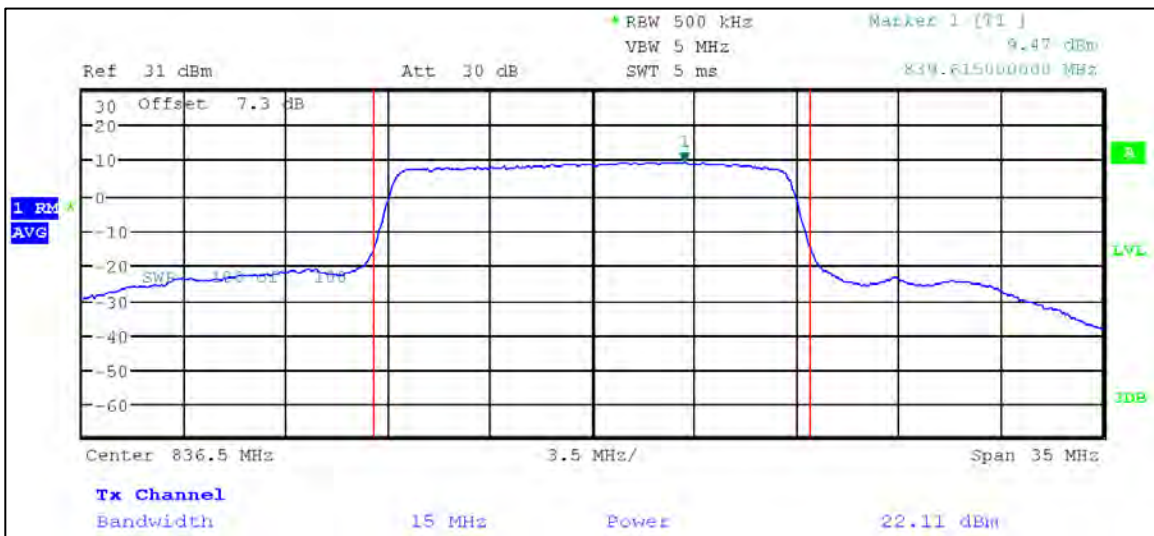

QPSK

1.4 MHz Nominal Bandwidth

3 MHz Nominal Bandwidth

5 MHz Nominal Bandwidth

10 MHz Nominal Bandwidth

15 MHz Nominal Bandwidth

16QAM

1.4 MHz Nominal Bandwidth

3 MHz Nominal Bandwidth

5 MHz Nominal Bandwidth

LTE Band 41

QPSK

5 MHz Nominal Bandwidth

10 MHz Nominal Bandwidth

15 MHz Nominal Bandwidth

20 MHz Nominal Bandwidth