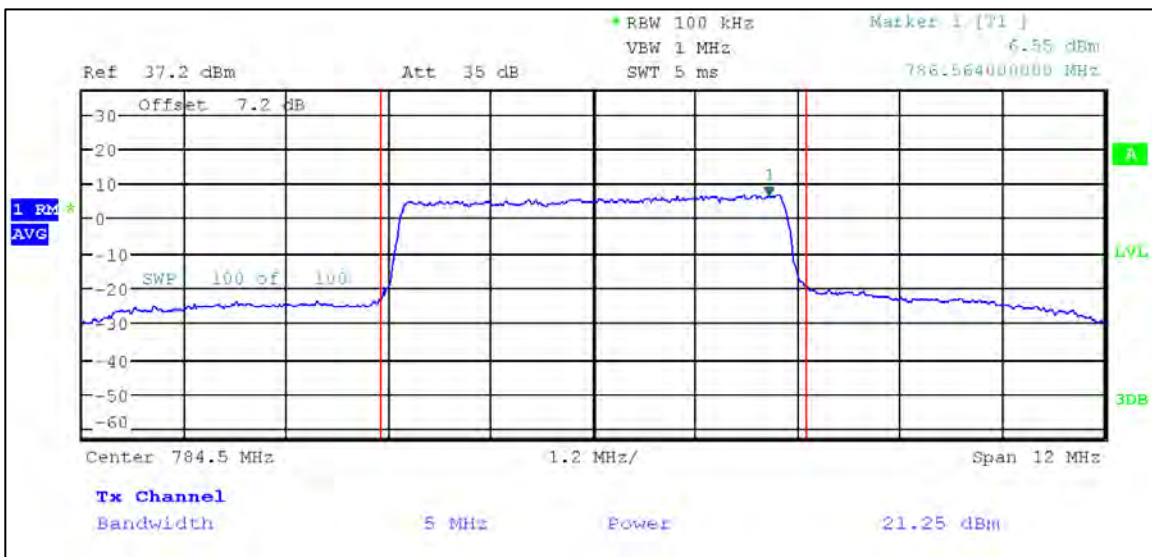

p21a0006-02_LTE Annex A

Test Data Plots

Average Conducted output Power and EIRP

LTE Band 12

QPSK

1.4 MHz Nominal Bandwidth

3 MHz Nominal Bandwidth

5 MHz Nominal Bandwidth

10 MHz Nominal Bandwidth

16QAM

1.4 MHz Nominal Bandwidth

3 MHz Nominal Bandwidth

5 MHz Nominal Bandwidth

LTE Band 13

QPSK

5 MHz Nominal Bandwidth

10 MHz Nominal Bandwidth

16QAM

5 MHz Nominal Bandwidth

LTE Band 14

QPSK

5 MHz Nominal Bandwidth

10 MHz Nominal Bandwidth

16QAM

5 MHz Nominal Bandwidth

LTE Band 25

QPSK

1.4 MHz Nominal Bandwidth

3 MHz Nominal Bandwidth

5 MHz Nominal Bandwidth

10 MHz Nominal Bandwidth

15 MHz Nominal Bandwidth