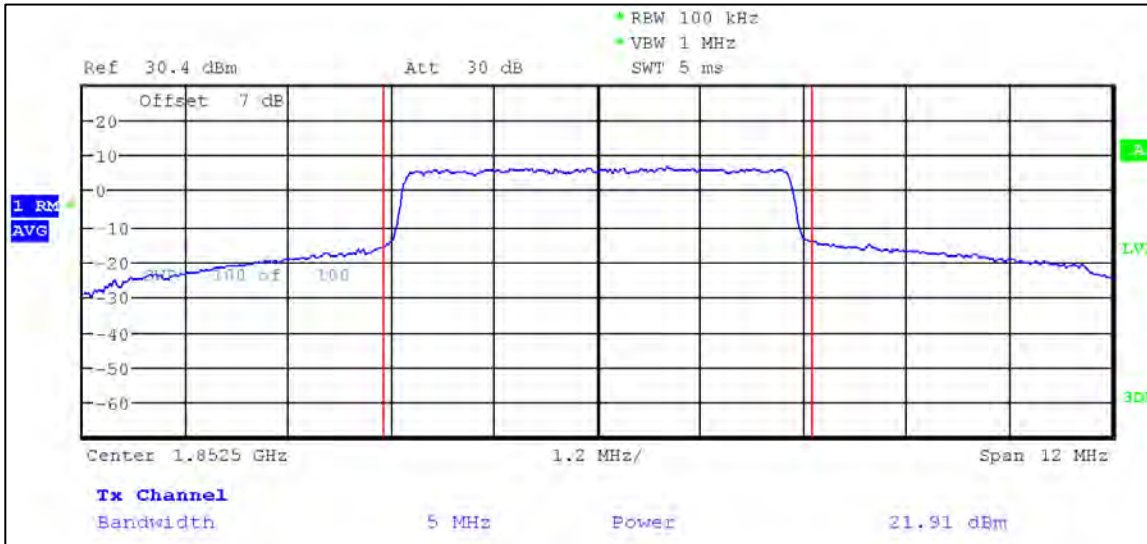

5 MHz Nominal Bandwidth

LTE Band 25

QPSK

1.4 MHz Nominal Bandwidth

3 MHz Nominal Bandwidth

5 MHz Nominal Bandwidth

10 MHz Nominal Bandwidth

15 MHz Nominal Bandwidth

20 MHz Nominal Bandwidth

16QAM

1.4 MHz Nominal Bandwidth

3 MHz Nominal Bandwidth

5 MHz Nominal Bandwidth

LTE Band 26 (Part 90) QPSK

1.4 MHz Nominal Bandwidth

3 MHz Nominal Bandwidth