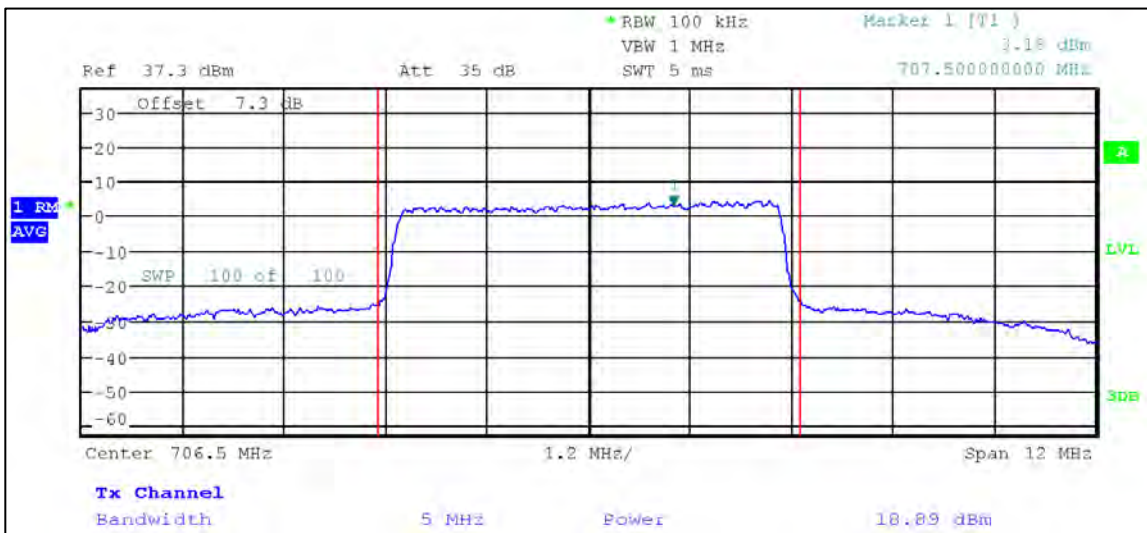

p21a0006-02_LTE Annex A

Test Data Plots

Average Conducted output Power and EIRP

LTE Band 12

QPSK

1.4 MHz Nominal Bandwidth

3 MHz Nominal Bandwidth

5 MHz Nominal Bandwidth

10 MHz Nominal Bandwidth

16QAM

1.4 MHz Nominal Bandwidth

3 MHz Nominal Bandwidth

5 MHz Nominal Bandwidth

LTE Band 13

QPSK

5 MHz Nominal Bandwidth

10 MHz Nominal Bandwidth

16QAM

5 MHz Nominal Bandwidth

LTE Band 14

QPSK

5 MHz Nominal Bandwidth

10 MHz Nominal Bandwidth

16QAM