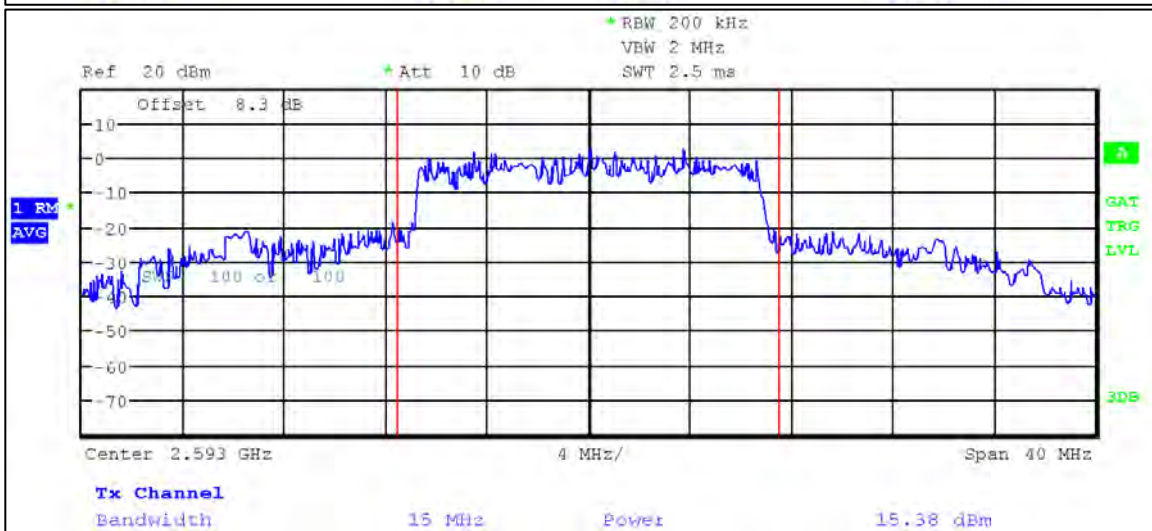

3 MHz Nominal Bandwidth

5 MHz Nominal Bandwidth

LTE Band 41

QPSK

5 MHz Nominal Bandwidth

10 MHz Nominal Bandwidth

15 MHz Nominal Bandwidth

20 MHz Nominal Bandwidth

16QAM

5 MHz Nominal Bandwidth

LTE Band 66

QPSK

1.4 MHz Nominal Bandwidth

3 MHz Nominal Bandwidth

5 MHz Nominal Bandwidth

10 MHz Nominal Bandwidth