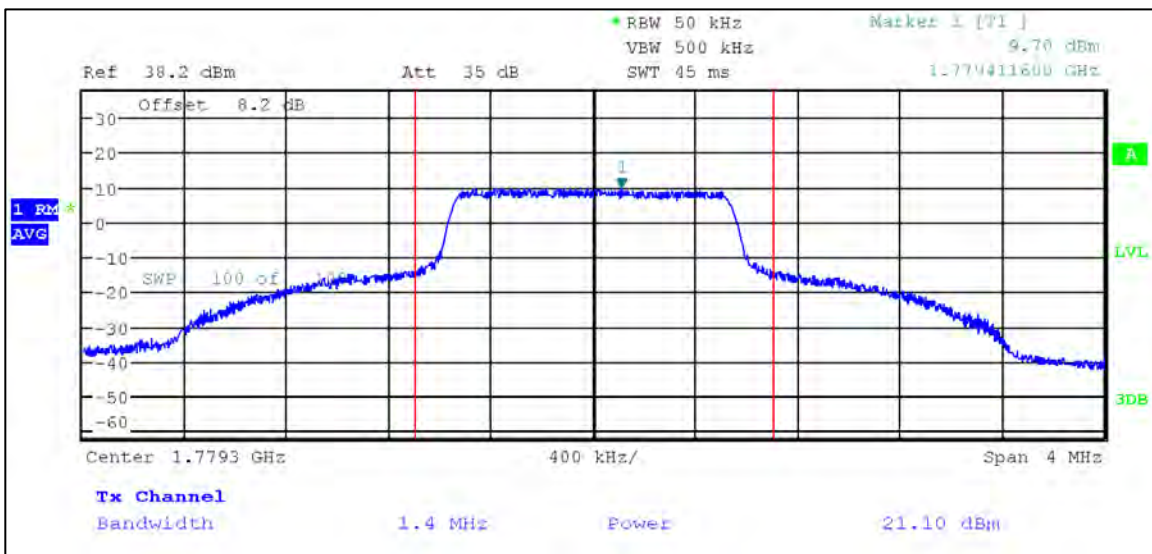

16QAM

5 MHz Nominal Bandwidth

LTE Band 66

QPSK

1.4 MHz Nominal Bandwidth

3 MHz Nominal Bandwidth

5 MHz Nominal Bandwidth

10 MHz Nominal Bandwidth

15 MHz Nominal Bandwidth

20 MHz Nominal Bandwidth

16QAM

1.4 MHz Nominal Bandwidth

3 MHz Nominal Bandwidth

5 MHz Nominal Bandwidth

LTE Band 71

QPSK

5 MHz Nominal Bandwidth

10 MHz Nominal Bandwidth

15 MHz Nominal Bandwidth