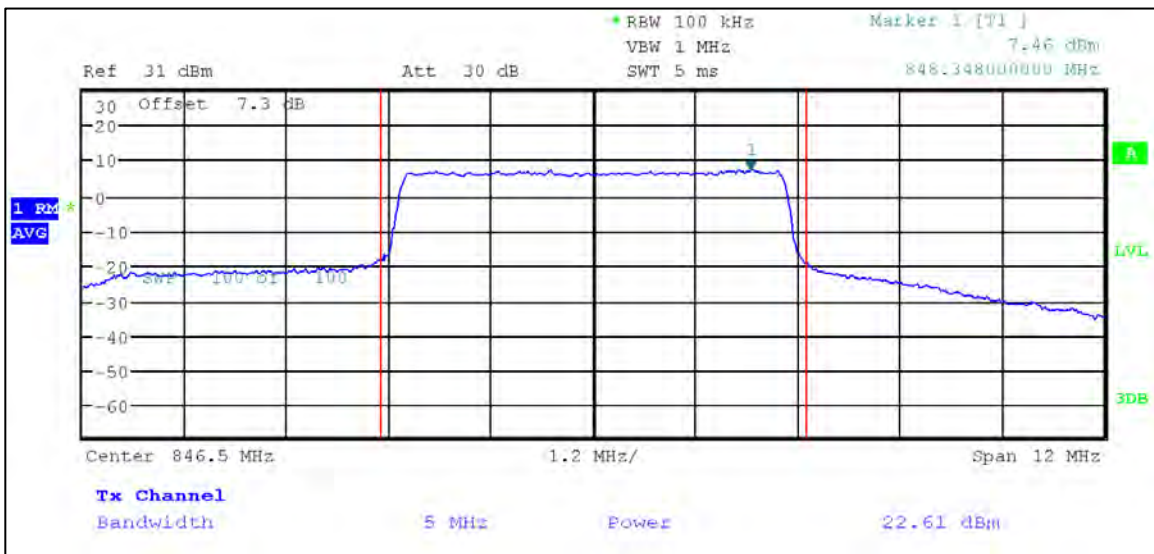

QPSK

1.4 MHz Nominal Bandwidth

3 MHz Nominal Bandwidth

5 MHz Nominal Bandwidth

10 MHz Nominal Bandwidth

15 MHz Nominal Bandwidth

16QAM

1.4 MHz Nominal Bandwidth

3 MHz Nominal Bandwidth

5 MHz Nominal Bandwidth

LTE Band 41

QPSK

5 MHz Nominal Bandwidth

10 MHz Nominal Bandwidth

15 MHz Nominal Bandwidth

20 MHz Nominal Bandwidth