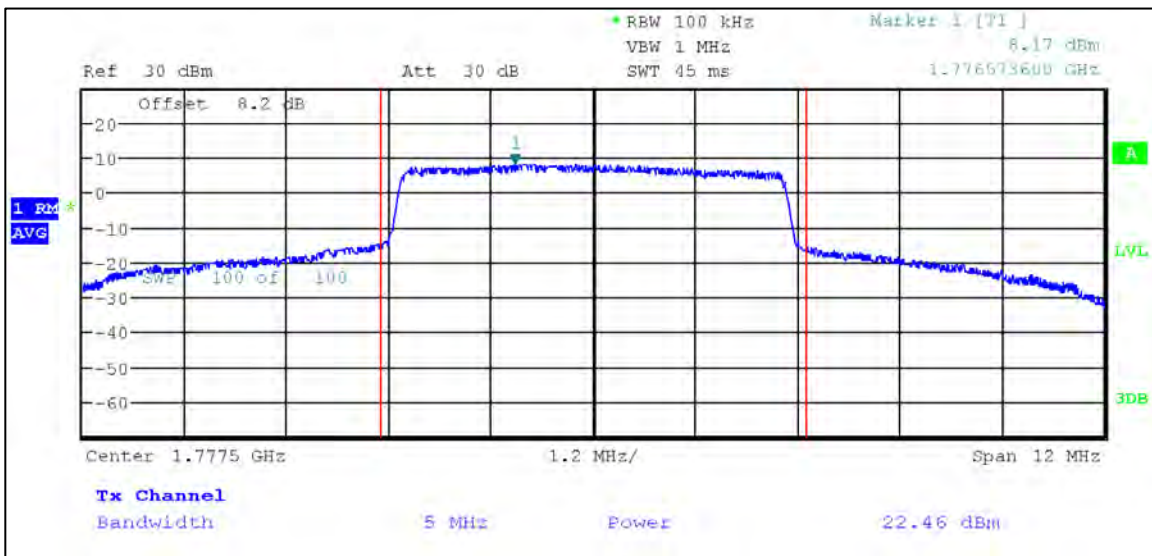

3 MHz Nominal Bandwidth

5 MHz Nominal Bandwidth

LTE Band 41

QPSK

5 MHz Nominal Bandwidth

10 MHz Nominal Bandwidth

15 MHz Nominal Bandwidth

20 MHz Nominal Bandwidth

16QAM

5 MHz Nominal Bandwidth

LTE Band 66

QPSK

1.4 MHz Nominal Bandwidth

3 MHz Nominal Bandwidth

5 MHz Nominal Bandwidth

10 MHz Nominal Bandwidth

15 MHz Nominal Bandwidth

20 MHz Nominal Bandwidth

16QAM

1.4 MHz Nominal Bandwidth

3 MHz Nominal Bandwidth

5 MHz Nominal Bandwidth

LTE Band 71

QPSK