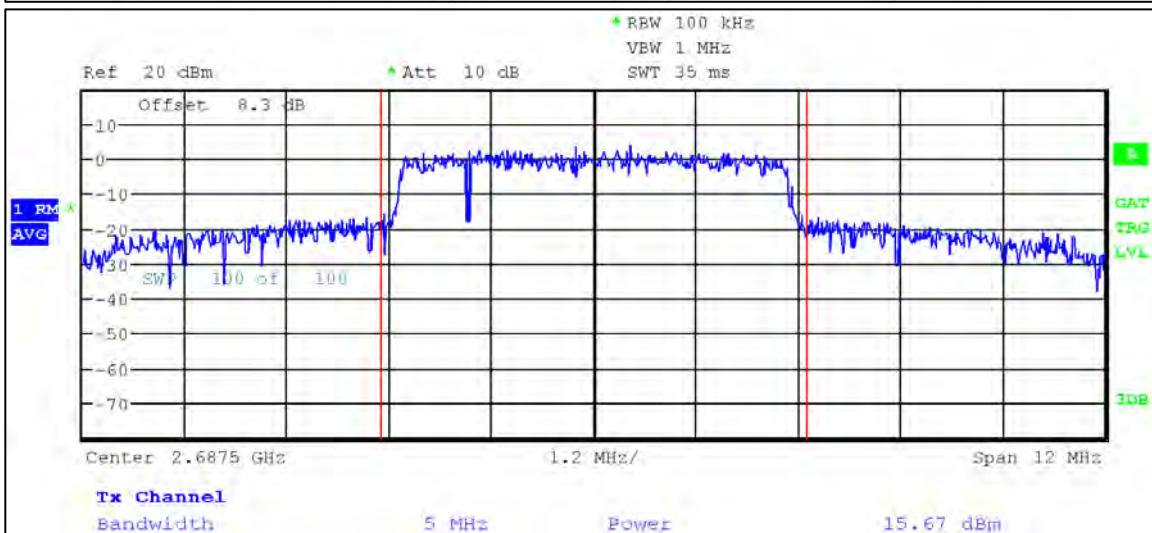

3 MHz Nominal Bandwidth

5 MHz Nominal Bandwidth

LTE Band 41

QPSK

5 MHz Nominal Bandwidth

10 MHz Nominal Bandwidth

15 MHz Nominal Bandwidth

20 MHz Nominal Bandwidth

16QAM

5 MHz Nominal Bandwidth

LTE Band 66

QPSK

1.4 MHz Nominal Bandwidth

3 MHz Nominal Bandwidth

5 MHz Nominal Bandwidth

10 MHz Nominal Bandwidth