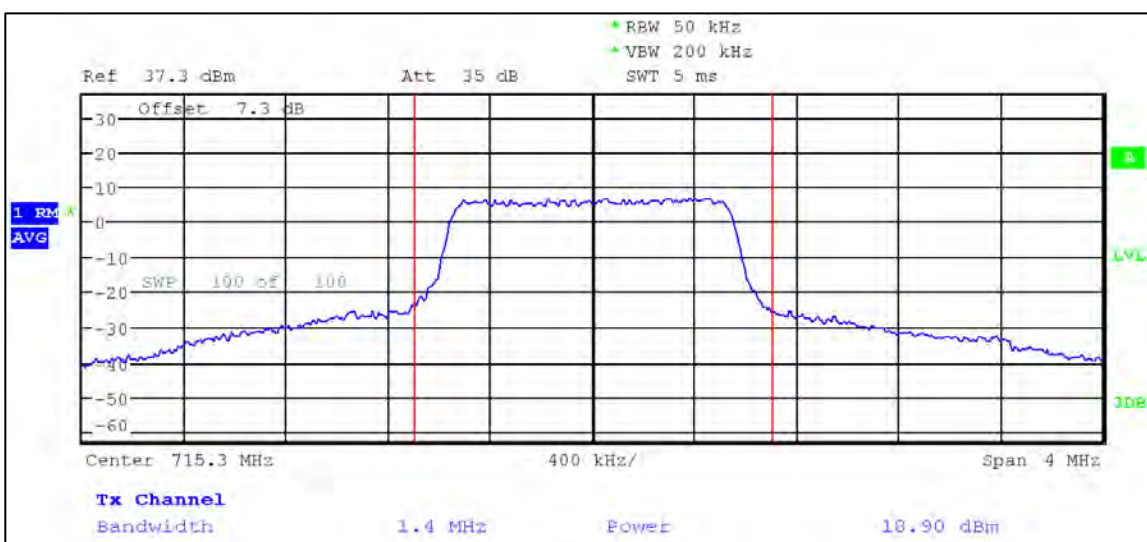

p21a0006-02_LTE Annex A

Test Data Plots

Average Conducted output Power and EIRP

LTE Band 12

QPSK

1.4 MHz Nominal Bandwidth

3 MHz Nominal Bandwidth

5 MHz Nominal Bandwidth

10 MHz Nominal Bandwidth

16QAM

1.4 MHz Nominal Bandwidth

3 MHz Nominal Bandwidth

5 MHz Nominal Bandwidth

LTE Band 13

QPSK

5 MHz Nominal Bandwidth