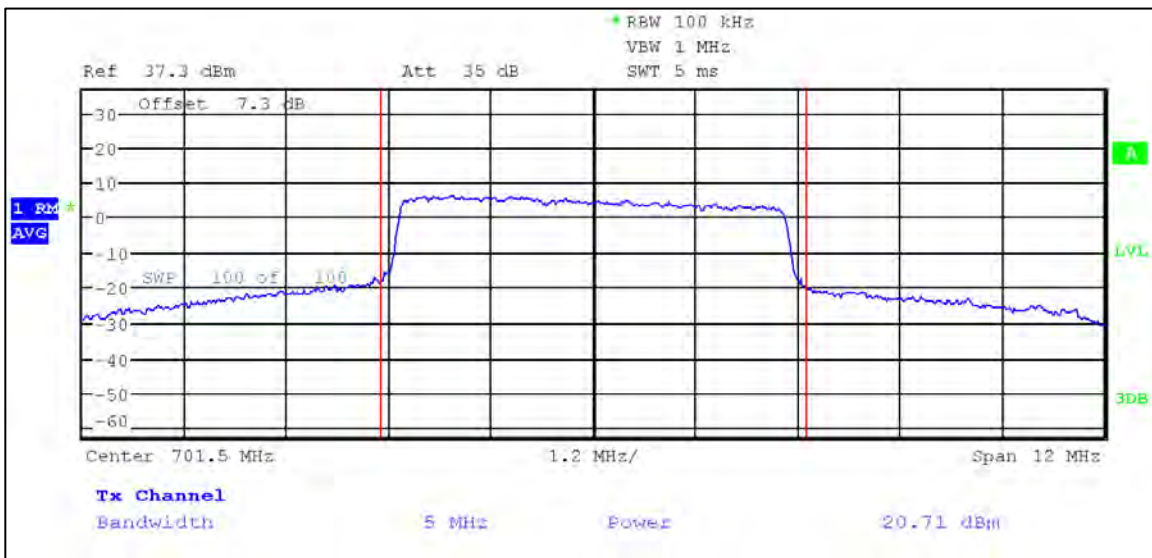

p21a0006-02_LTE Annex A

Test Data Plots

Average Conducted output Power and EIRP

LTE Band 12

QPSK

1.4 MHz Nominal Bandwidth

3 MHz Nominal Bandwidth

5 MHz Nominal Bandwidth

10 MHz Nominal Bandwidth

16QAM

1.4 MHz Nominal Bandwidth

3 MHz Nominal Bandwidth

5 MHz Nominal Bandwidth

LTE Band 13

QPSK

5 MHz Nominal Bandwidth

10 MHz Nominal Bandwidth

16QAM

5 MHz Nominal Bandwidth

LTE Band 14

QPSK

5 MHz Nominal Bandwidth

10 MHz Nominal Bandwidth

16QAM