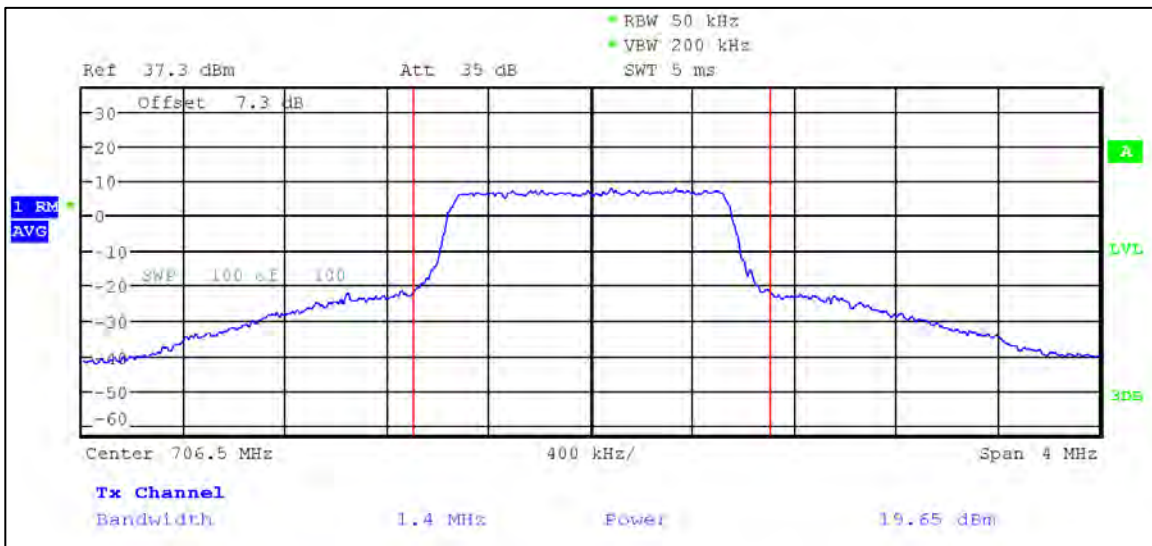

p21a0006-02_LTE Annex A

Test Data Plots

Average Conducted output Power and EIRP

LTE Band 12

QPSK

1.4 MHz Nominal Bandwidth

3 MHz Nominal Bandwidth

5 MHz Nominal Bandwidth

10 MHz Nominal Bandwidth

16QAM

1.4 MHz Nominal Bandwidth

3 MHz Nominal Bandwidth

5 MHz Nominal Bandwidth

LTE Band 13

QPSK

5 MHz Nominal Bandwidth

10 MHz Nominal Bandwidth

16QAM

5 MHz Nominal Bandwidth

LTE Band 14

QPSK

5 MHz Nominal Bandwidth

10 MHz Nominal Bandwidth

16QAM