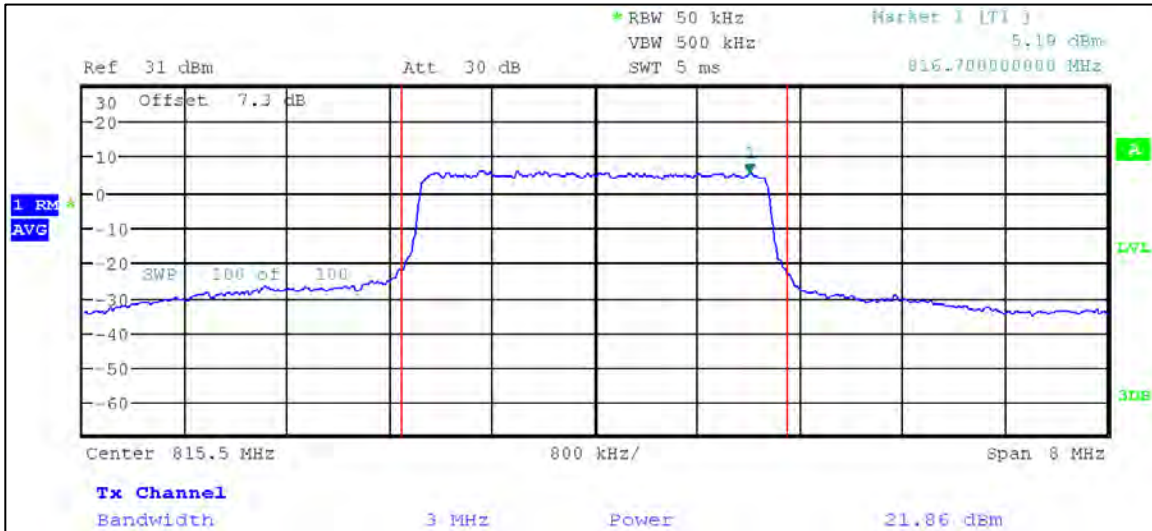

20 MHz Nominal Bandwidth

16QAM

1.4 MHz Nominal Bandwidth

3 MHz Nominal Bandwidth

5 MHz Nominal Bandwidth

LTE Band 26 (Part 90) QPSK

1.4 MHz Nominal Bandwidth

3 MHz Nominal Bandwidth

5 MHz Nominal Bandwidth

10 MHz Nominal Bandwidth

15 MHz Nominal Bandwidth

16QAM

1.4 MHz Nominal Bandwidth

3 MHz Nominal Bandwidth

5 MHz Nominal Bandwidth

LTE Band 26 (Part 22H / RSS-132)