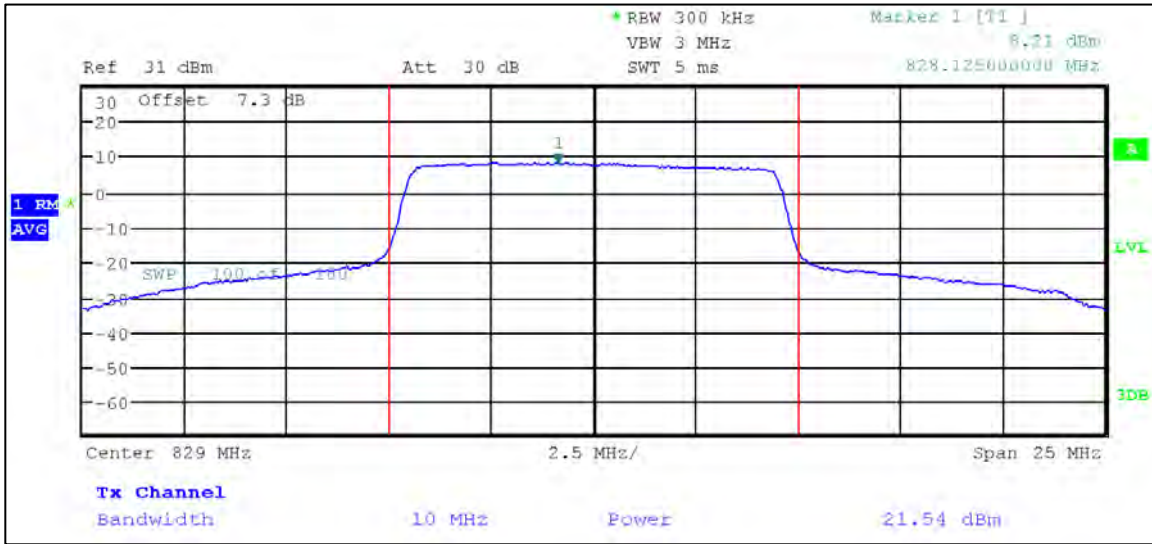

10 MHz Nominal Bandwidth