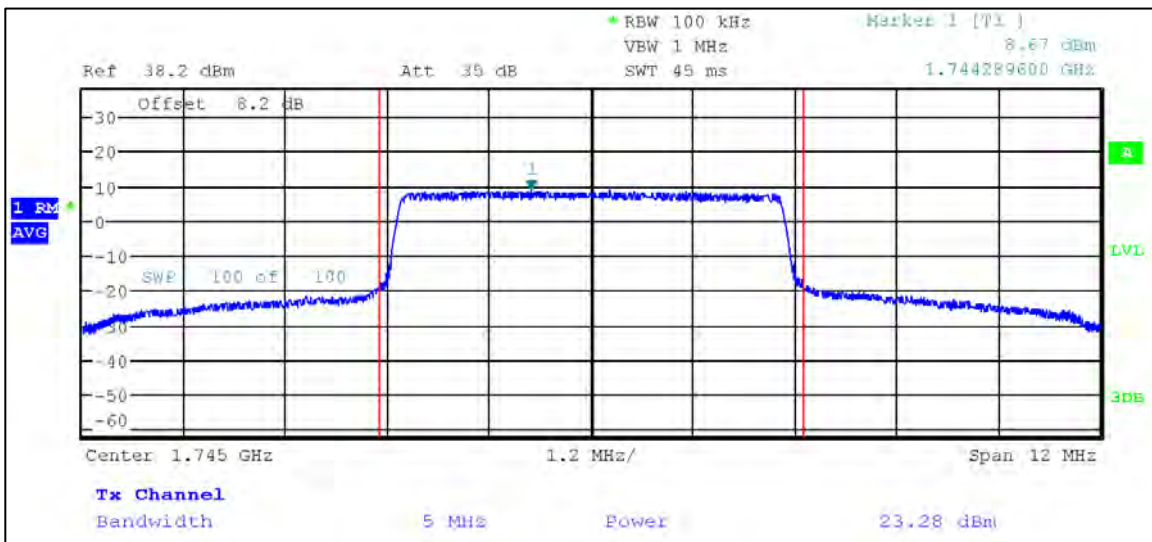

16QAM

5 MHz Nominal Bandwidth

LTE Band 66

QPSK

1.4 MHz Nominal Bandwidth

3 MHz Nominal Bandwidth

5 MHz Nominal Bandwidth

10 MHz Nominal Bandwidth

15 MHz Nominal Bandwidth

20 MHz Nominal Bandwidth

16QAM

1.4 MHz Nominal Bandwidth

3 MHz Nominal Bandwidth

5 MHz Nominal Bandwidth

LTE Band 71

QPSK