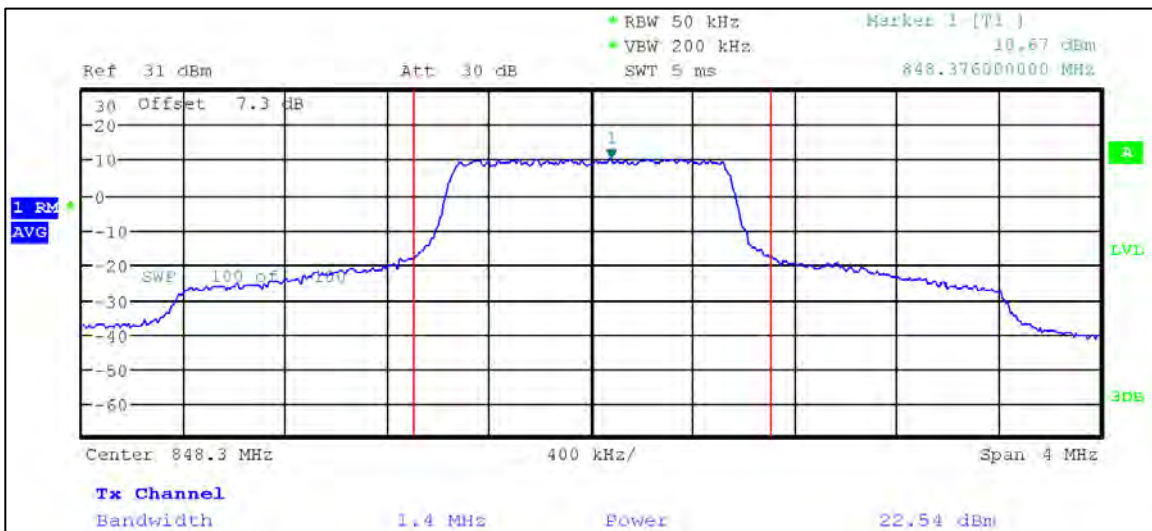

LTE Band 26 (Part 22H / RSS-132)

QPSK

1.4 MHz Nominal Bandwidth