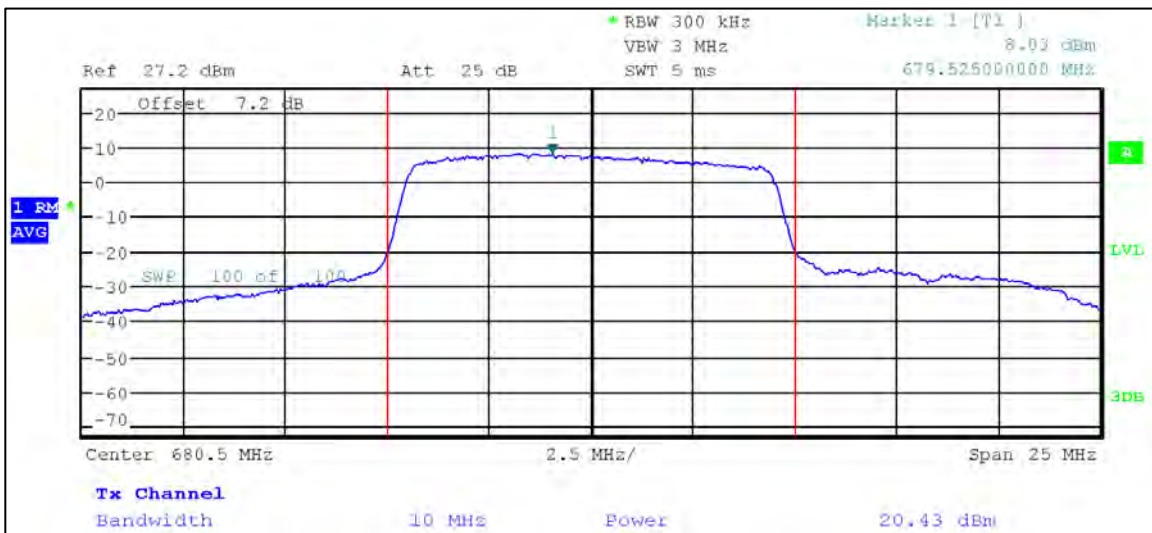

16QAM

5 MHz Nominal Bandwidth

LTE Band 66

QPSK

1.4 MHz Nominal Bandwidth

3 MHz Nominal Bandwidth

5 MHz Nominal Bandwidth

10 MHz Nominal Bandwidth

15 MHz Nominal Bandwidth

20 MHz Nominal Bandwidth

16QAM

1.4 MHz Nominal Bandwidth

3 MHz Nominal Bandwidth

5 MHz Nominal Bandwidth

LTE Band 71

QPSK

5 MHz Nominal Bandwidth

10 MHz Nominal Bandwidth

15 MHz Nominal Bandwidth