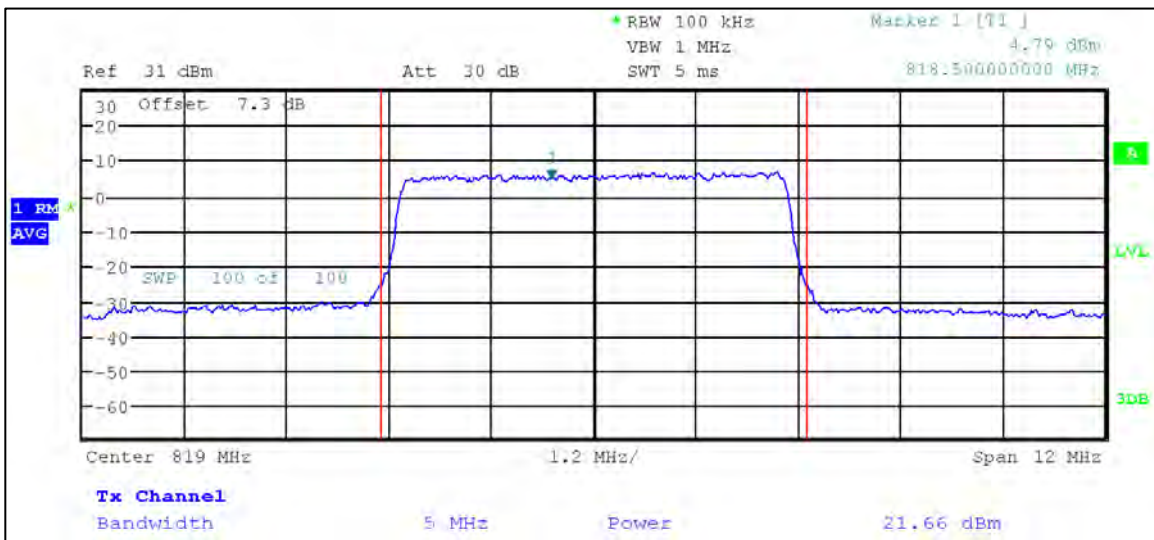

5 MHz Nominal Bandwidth