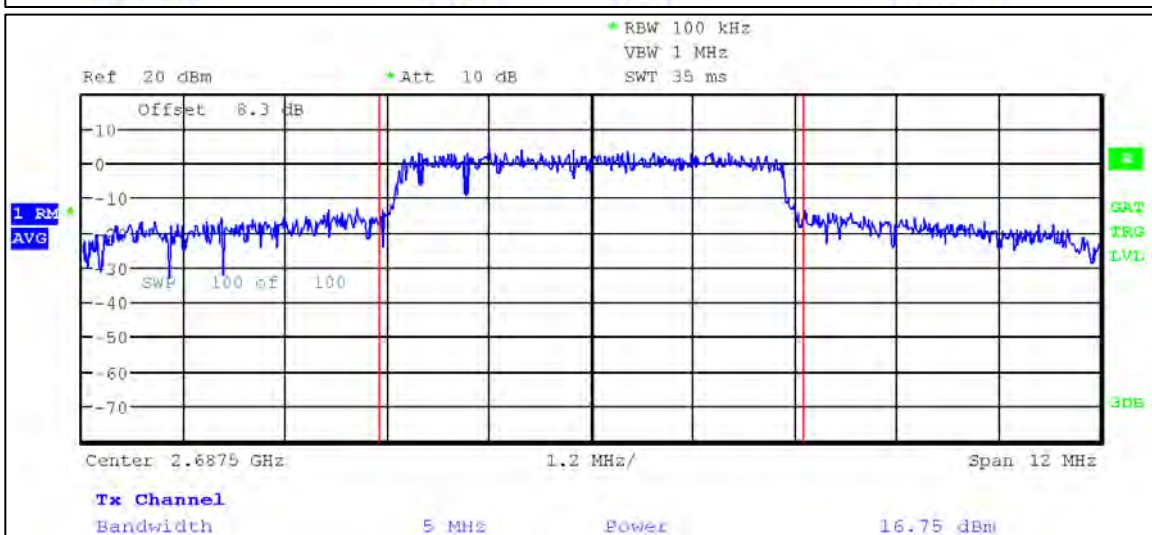

3 MHz Nominal Bandwidth

5 MHz Nominal Bandwidth

LTE Band 41

QPSK

5 MHz Nominal Bandwidth

10 MHz Nominal Bandwidth

15 MHz Nominal Bandwidth

20 MHz Nominal Bandwidth

16QAM

5 MHz Nominal Bandwidth

LTE Band 66

QPSK

1.4 MHz Nominal Bandwidth

3 MHz Nominal Bandwidth

5 MHz Nominal Bandwidth

10 MHz Nominal Bandwidth