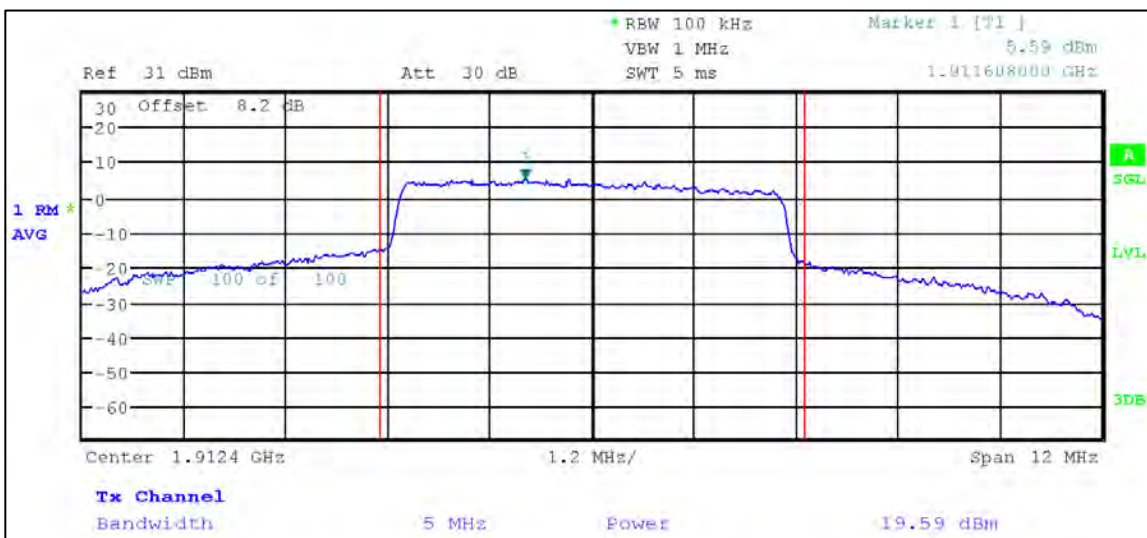

5 MHz Nominal Bandwidth

LTE Band 25

QPSK

1.4 MHz Nominal Bandwidth

3 MHz Nominal Bandwidth

5 MHz Nominal Bandwidth

10 MHz Nominal Bandwidth

15 MHz Nominal Bandwidth

20 MHz Nominal Bandwidth

16QAM

1.4 MHz Nominal Bandwidth

3 MHz Nominal Bandwidth

5 MHz Nominal Bandwidth

LTE Band 26 (Part 90) QPSK

1.4 MHz Nominal Bandwidth

3 MHz Nominal Bandwidth