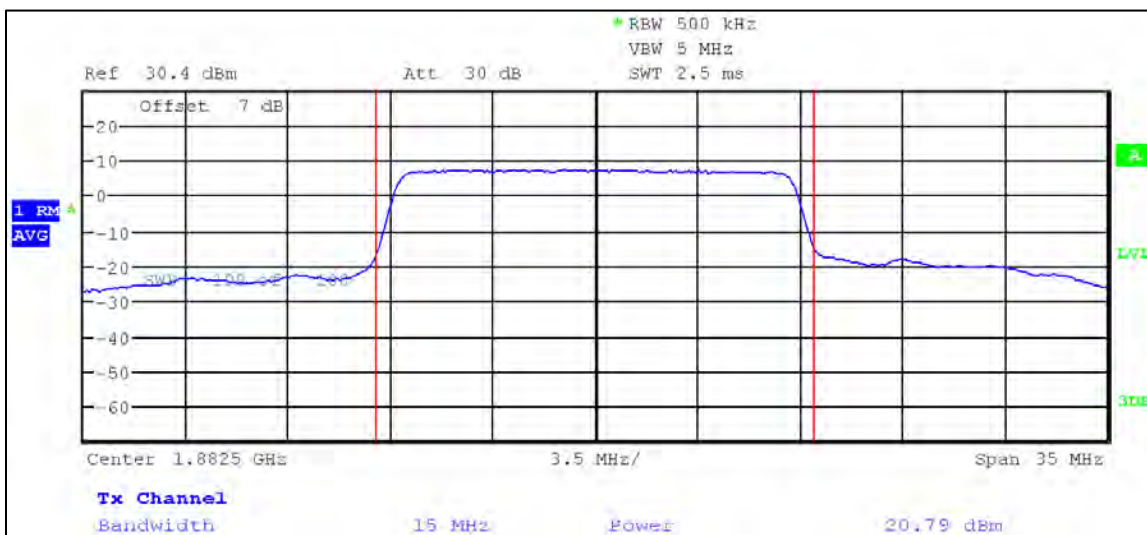

5 MHz Nominal Bandwidth

LTE Band 25

QPSK

1.4 MHz Nominal Bandwidth

3 MHz Nominal Bandwidth

5 MHz Nominal Bandwidth

10 MHz Nominal Bandwidth

15 MHz Nominal Bandwidth

20 MHz Nominal Bandwidth

16QAM

1.4 MHz Nominal Bandwidth

3 MHz Nominal Bandwidth

5 MHz Nominal Bandwidth

LTE Band 26 (Part 90) QPSK

1.4 MHz Nominal Bandwidth

3 MHz Nominal Bandwidth