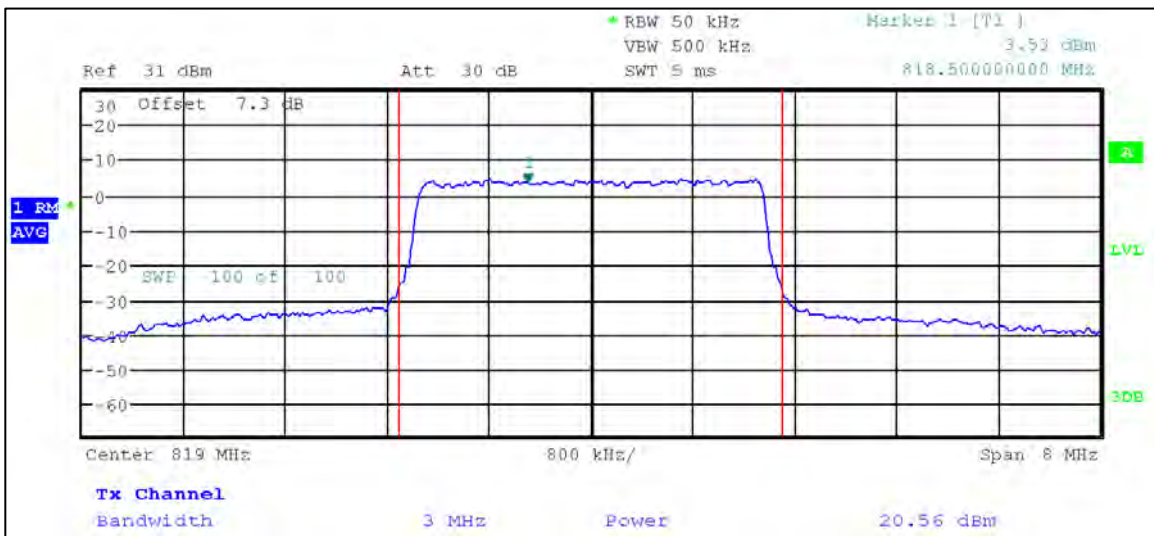

5 MHz Nominal Bandwidth

10 MHz Nominal Bandwidth

15 MHz Nominal Bandwidth

16QAM

1.4 MHz Nominal Bandwidth

3 MHz Nominal Bandwidth

5 MHz Nominal Bandwidth

LTE Band 26 (Part 22H / RSS-132)