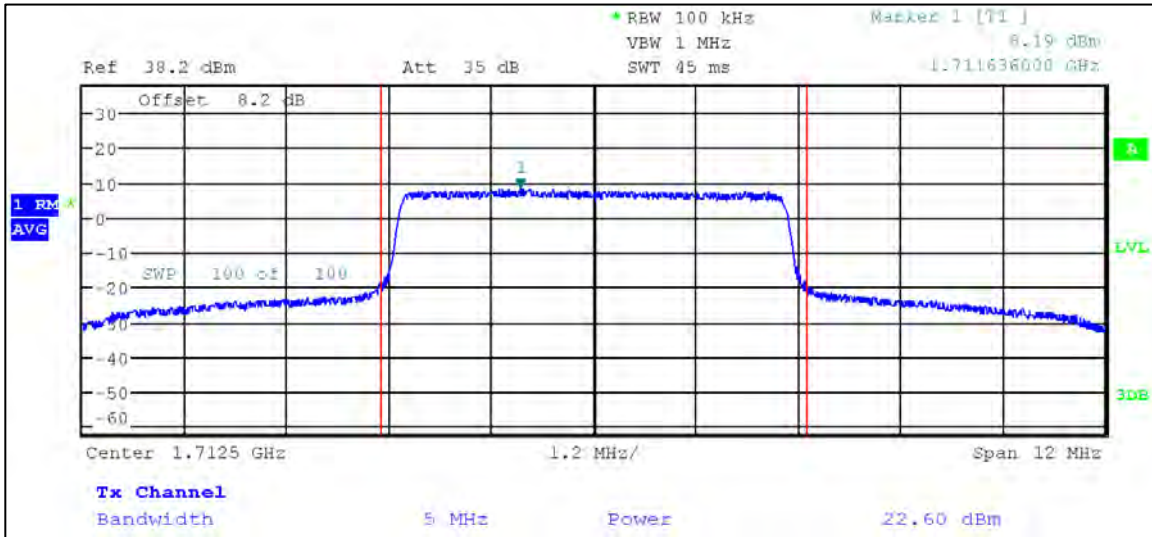

16QAM

5 MHz Nominal Bandwidth

LTE Band 66

QPSK

1.4 MHz Nominal Bandwidth

3 MHz Nominal Bandwidth

5 MHz Nominal Bandwidth

10 MHz Nominal Bandwidth