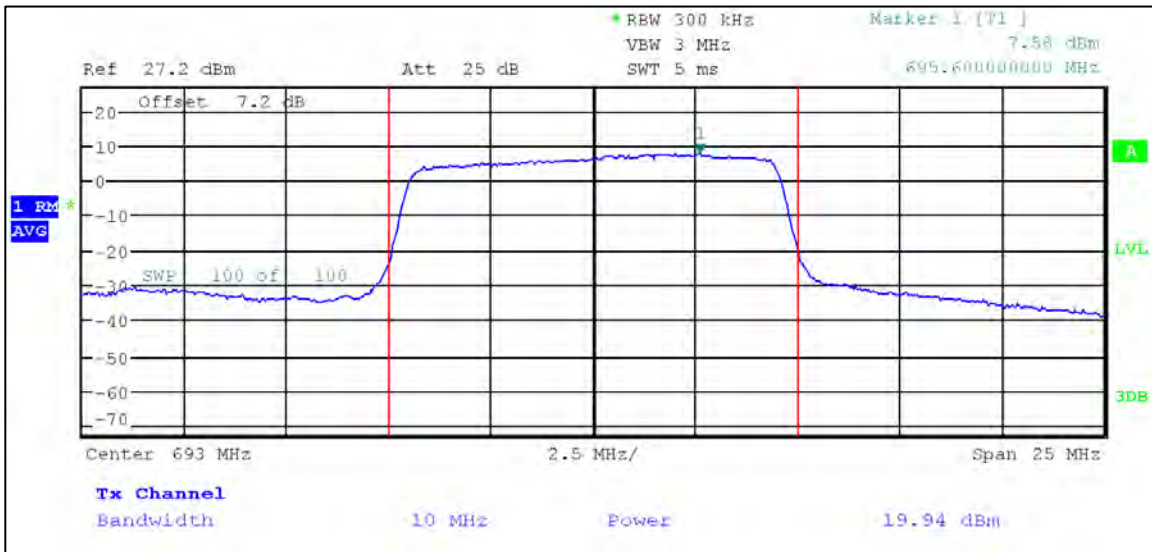

16QAM

5 MHz Nominal Bandwidth

LTE Band 66

QPSK

1.4 MHz Nominal Bandwidth

3 MHz Nominal Bandwidth

5 MHz Nominal Bandwidth

10 MHz Nominal Bandwidth

15 MHz Nominal Bandwidth

20 MHz Nominal Bandwidth

16QAM

1.4 MHz Nominal Bandwidth

3 MHz Nominal Bandwidth

5 MHz Nominal Bandwidth

LTE Band 71

QPSK

5 MHz Nominal Bandwidth

10 MHz Nominal Bandwidth

15 MHz Nominal Bandwidth