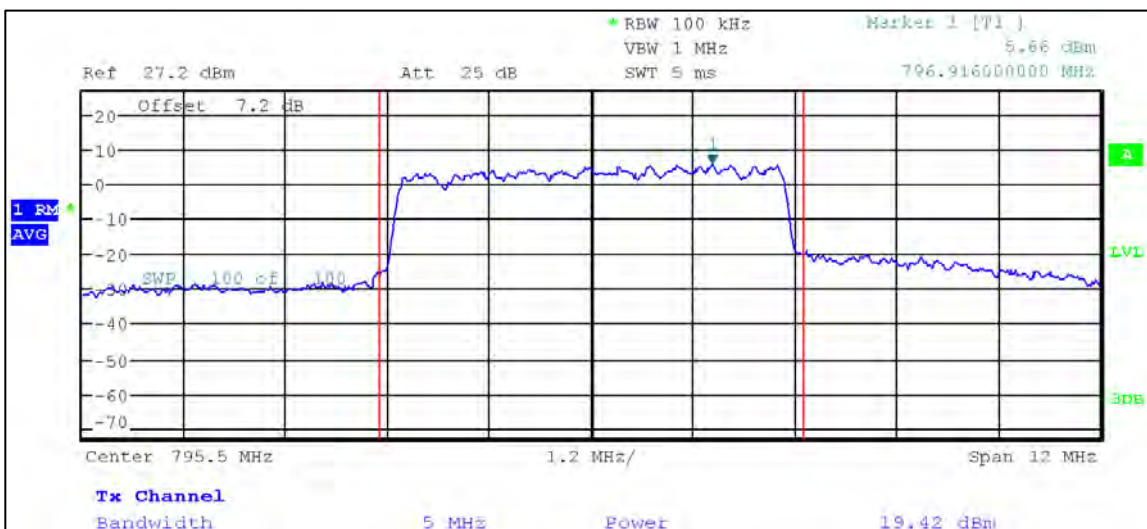

10 MHz Nominal Bandwidth

16QAM

5 MHz Nominal Bandwidth

LTE Band 14

QPSK

5 MHz Nominal Bandwidth

10 MHz Nominal Bandwidth

16QAM

5 MHz Nominal Bandwidth

LTE Band 25

QPSK

1.4 MHz Nominal Bandwidth

3 MHz Nominal Bandwidth

5 MHz Nominal Bandwidth

10 MHz Nominal Bandwidth

15 MHz Nominal Bandwidth