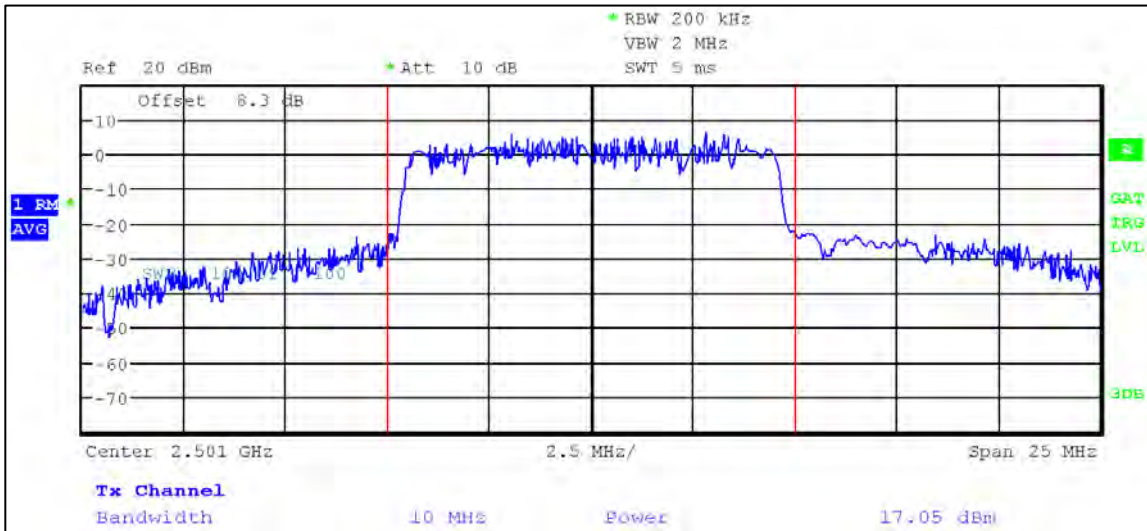

3 MHz Nominal Bandwidth

5 MHz Nominal Bandwidth

LTE Band 41

QPSK

5 MHz Nominal Bandwidth

10 MHz Nominal Bandwidth

15 MHz Nominal Bandwidth

20 MHz Nominal Bandwidth

16QAM

5 MHz Nominal Bandwidth

LTE Band 66

QPSK

1.4 MHz Nominal Bandwidth

3 MHz Nominal Bandwidth

5 MHz Nominal Bandwidth

10 MHz Nominal Bandwidth