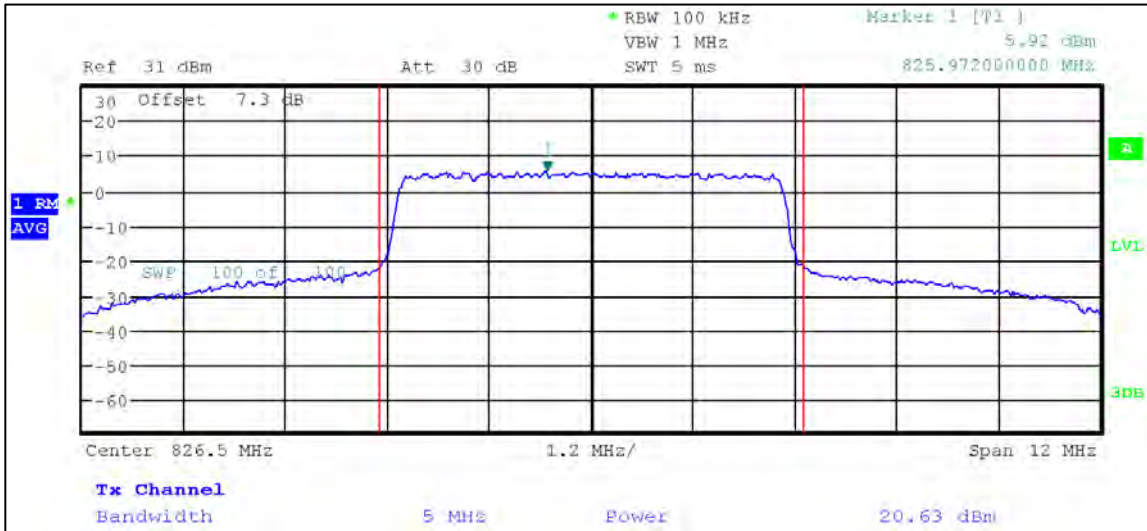

QPSK

1.4 MHz Nominal Bandwidth

3 MHz Nominal Bandwidth

5 MHz Nominal Bandwidth

10 MHz Nominal Bandwidth

15 MHz Nominal Bandwidth

16QAM

1.4 MHz Nominal Bandwidth

3 MHz Nominal Bandwidth

5 MHz Nominal Bandwidth

LTE Band 41

QPSK

5 MHz Nominal Bandwidth

10 MHz Nominal Bandwidth

15 MHz Nominal Bandwidth

20 MHz Nominal Bandwidth