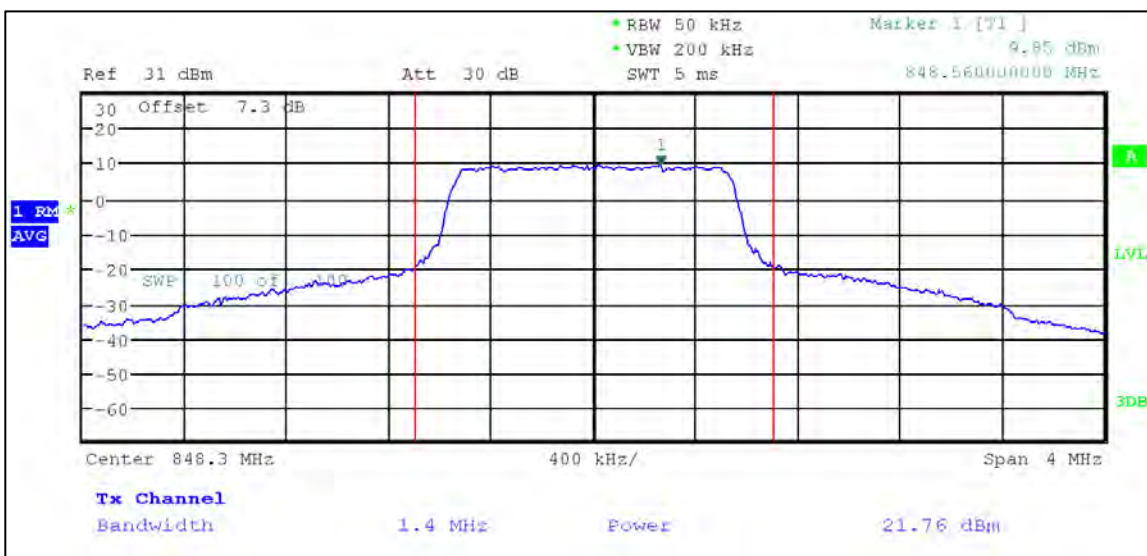

QPSK

1.4 MHz Nominal Bandwidth

3 MHz Nominal Bandwidth

5 MHz Nominal Bandwidth

10 MHz Nominal Bandwidth

15 MHz Nominal Bandwidth

16QAM

1.4 MHz Nominal Bandwidth

3 MHz Nominal Bandwidth

5 MHz Nominal Bandwidth

LTE Band 41

QPSK

5 MHz Nominal Bandwidth

10 MHz Nominal Bandwidth

15 MHz Nominal Bandwidth

20 MHz Nominal Bandwidth