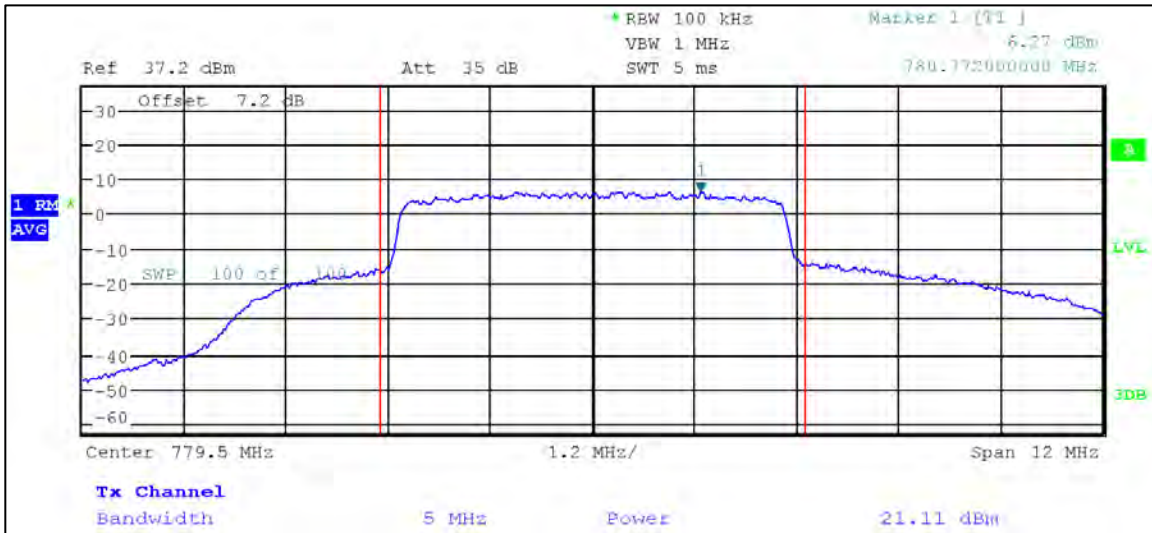

p21a0006-02_LTE Annex A

Test Data Plots

Average Conducted output Power and EIRP

LTE Band 12

QPSK

1.4 MHz Nominal Bandwidth

3 MHz Nominal Bandwidth

5 MHz Nominal Bandwidth

10 MHz Nominal Bandwidth

16QAM

1.4 MHz Nominal Bandwidth

3 MHz Nominal Bandwidth

5 MHz Nominal Bandwidth

LTE Band 13

QPSK

5 MHz Nominal Bandwidth

10 MHz Nominal Bandwidth

16QAM

5 MHz Nominal Bandwidth

LTE Band 14

QPSK

5 MHz Nominal Bandwidth

10 MHz Nominal Bandwidth

16QAM

5 MHz Nominal Bandwidth

LTE Band 25

QPSK

1.4 MHz Nominal Bandwidth

3 MHz Nominal Bandwidth

5 MHz Nominal Bandwidth

10 MHz Nominal Bandwidth

15 MHz Nominal Bandwidth