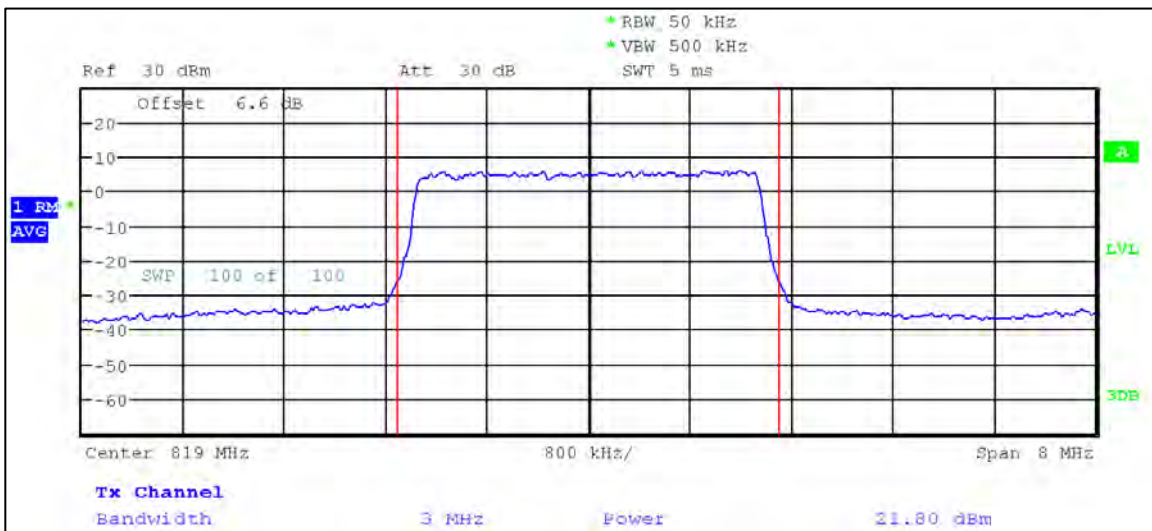

20 MHz Nominal Bandwidth

16QAM

1.4 MHz Nominal Bandwidth

3 MHz Nominal Bandwidth

5 MHz Nominal Bandwidth

LTE Band 26 (Part 90) QPSK

1.4 MHz Nominal Bandwidth

3 MHz Nominal Bandwidth

5 MHz Nominal Bandwidth

10 MHz Nominal Bandwidth

15 MHz Nominal Bandwidth

16QAM

1.4 MHz Nominal Bandwidth

3 MHz Nominal Bandwidth

5 MHz Nominal Bandwidth

LTE Band 26 (Part 22H / RSS-132)