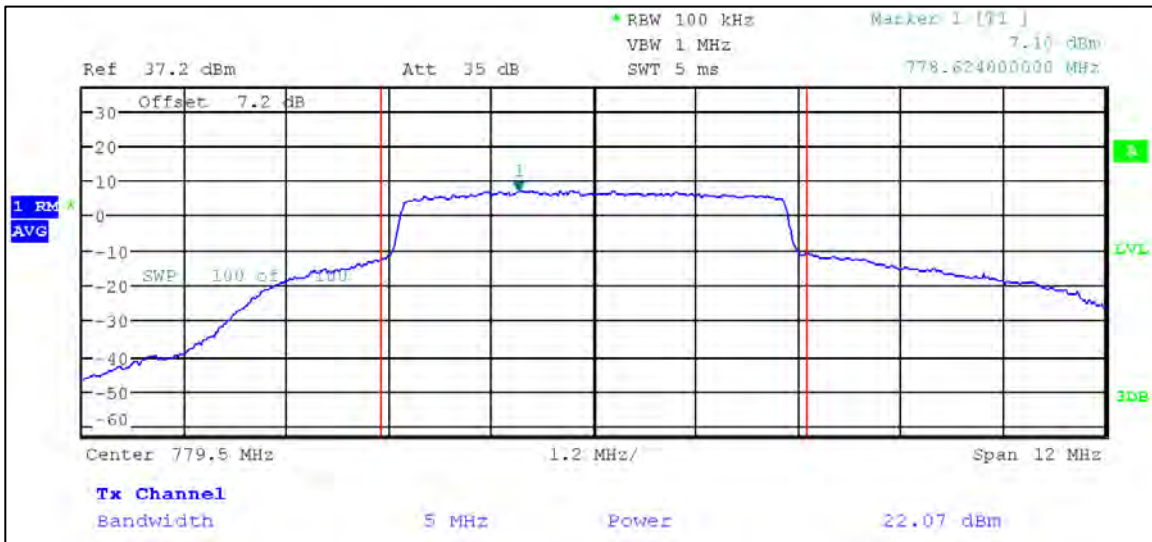

p21a0006-02_LTE Annex A

Test Data Plots

Average Conducted output Power and EIRP

LTE Band 12

QPSK

1.4 MHz Nominal Bandwidth

3 MHz Nominal Bandwidth

5 MHz Nominal Bandwidth

10 MHz Nominal Bandwidth

16QAM

1.4 MHz Nominal Bandwidth

3 MHz Nominal Bandwidth

5 MHz Nominal Bandwidth

LTE Band 13

QPSK

5 MHz Nominal Bandwidth

10 MHz Nominal Bandwidth

16QAM

5 MHz Nominal Bandwidth

LTE Band 14

QPSK

5 MHz Nominal Bandwidth

10 MHz Nominal Bandwidth

16QAM

5 MHz Nominal Bandwidth

LTE Band 25

QPSK

1.4 MHz Nominal Bandwidth

3 MHz Nominal Bandwidth

5 MHz Nominal Bandwidth

10 MHz Nominal Bandwidth

15 MHz Nominal Bandwidth