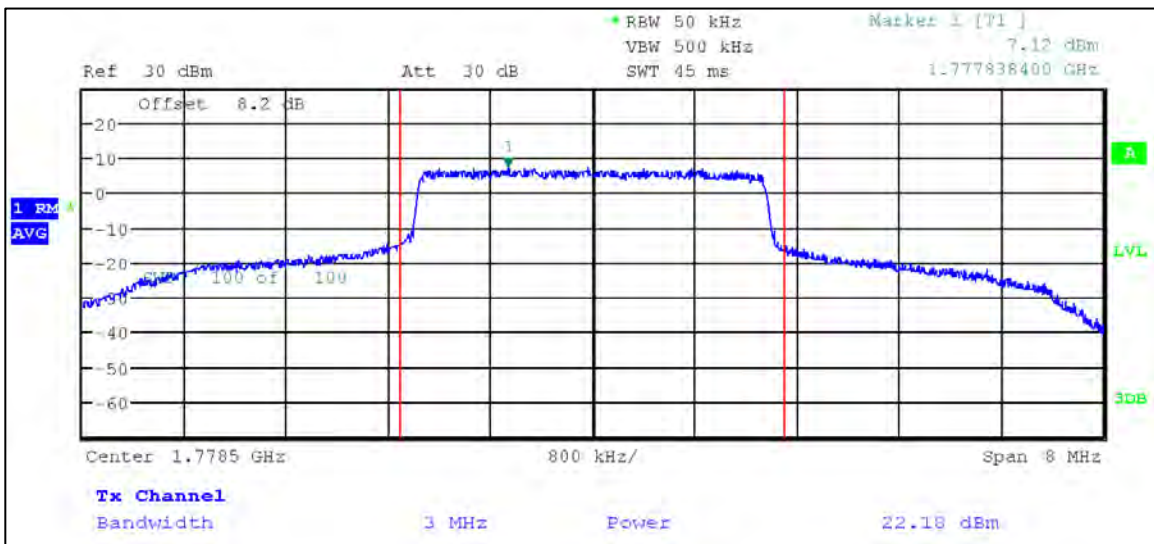

16QAM

5 MHz Nominal Bandwidth

LTE Band 66

QPSK

1.4 MHz Nominal Bandwidth

3 MHz Nominal Bandwidth

5 MHz Nominal Bandwidth

10 MHz Nominal Bandwidth