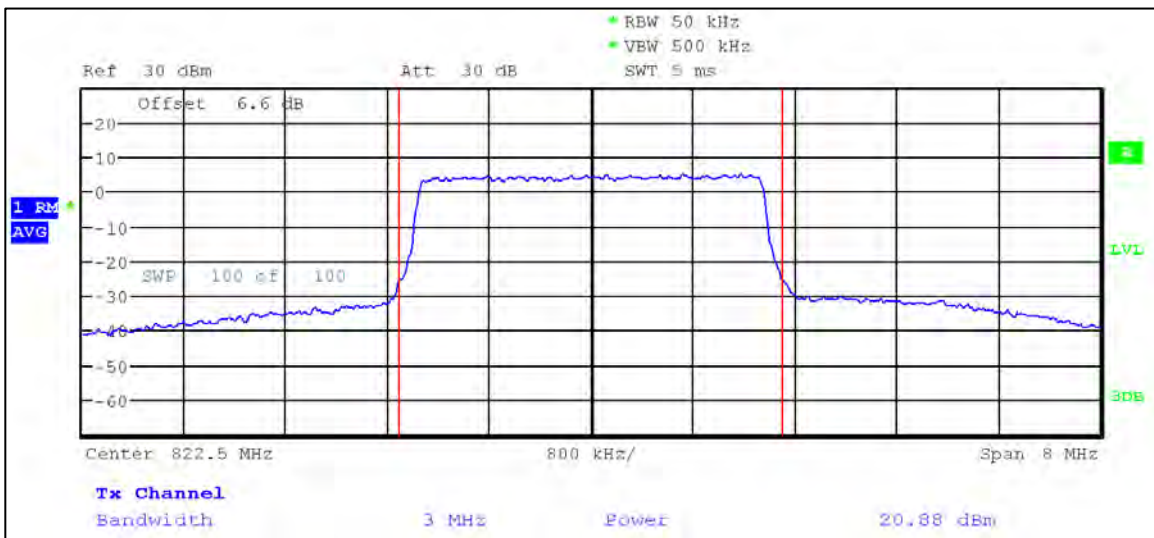

5 MHz Nominal Bandwidth

10 MHz Nominal Bandwidth

15 MHz Nominal Bandwidth

16QAM

1.4 MHz Nominal Bandwidth

3 MHz Nominal Bandwidth

5 MHz Nominal Bandwidth

LTE Band 26 (Part 22H / RSS-132)