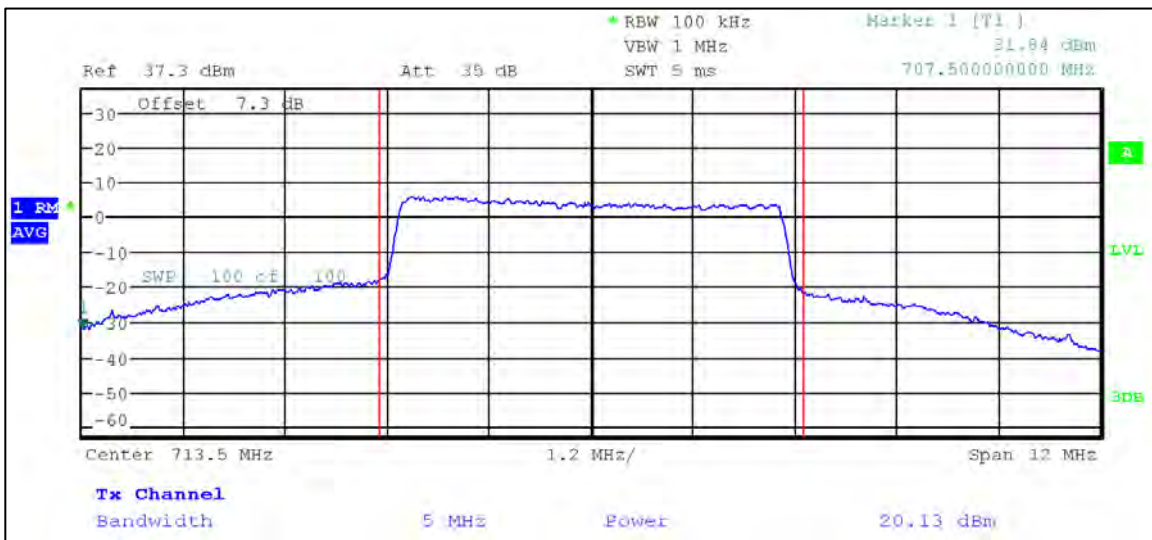

p21a0006-02_LTE Annex A

Test Data Plots

Average Conducted output Power and EIRP

LTE Band 12

QPSK

1.4 MHz Nominal Bandwidth

3 MHz Nominal Bandwidth

5 MHz Nominal Bandwidth

10 MHz Nominal Bandwidth

16QAM

1.4 MHz Nominal Bandwidth

3 MHz Nominal Bandwidth

5 MHz Nominal Bandwidth

LTE Band 13

QPSK

5 MHz Nominal Bandwidth

10 MHz Nominal Bandwidth

16QAM

5 MHz Nominal Bandwidth

LTE Band 14

QPSK

5 MHz Nominal Bandwidth

10 MHz Nominal Bandwidth

16QAM