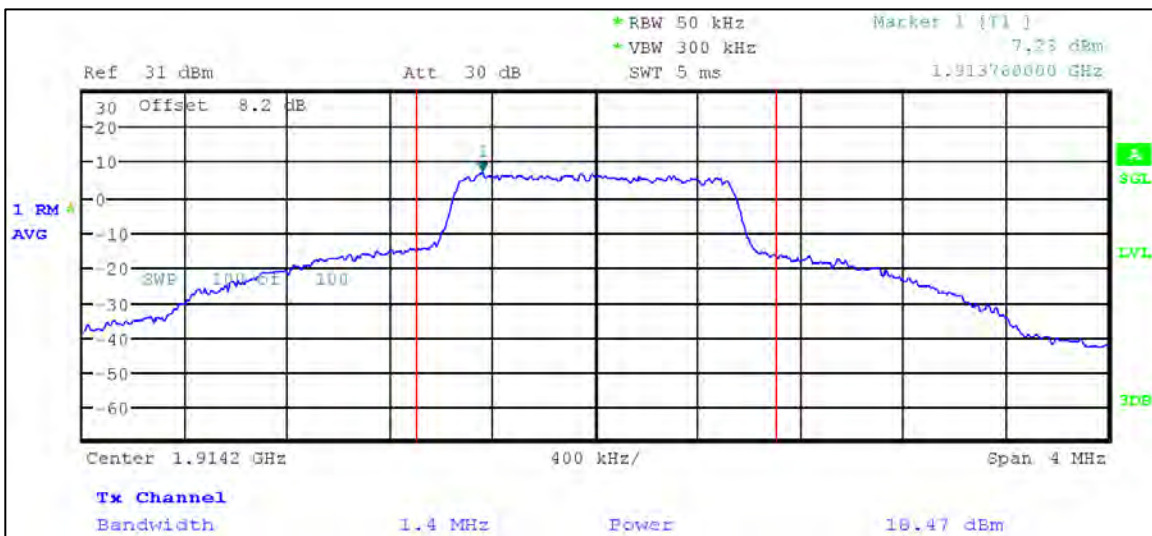

10 MHz Nominal Bandwidth

16QAM

5 MHz Nominal Bandwidth

LTE Band 14

QPSK

5 MHz Nominal Bandwidth

10 MHz Nominal Bandwidth

16QAM

5 MHz Nominal Bandwidth

LTE Band 25

QPSK

1.4 MHz Nominal Bandwidth

3 MHz Nominal Bandwidth

5 MHz Nominal Bandwidth

10 MHz Nominal Bandwidth

15 MHz Nominal Bandwidth

20 MHz Nominal Bandwidth

16QAM

1.4 MHz Nominal Bandwidth

3 MHz Nominal Bandwidth

5 MHz Nominal Bandwidth

LTE Band 26 (Part 90) QPSK

1.4 MHz Nominal Bandwidth

3 MHz Nominal Bandwidth