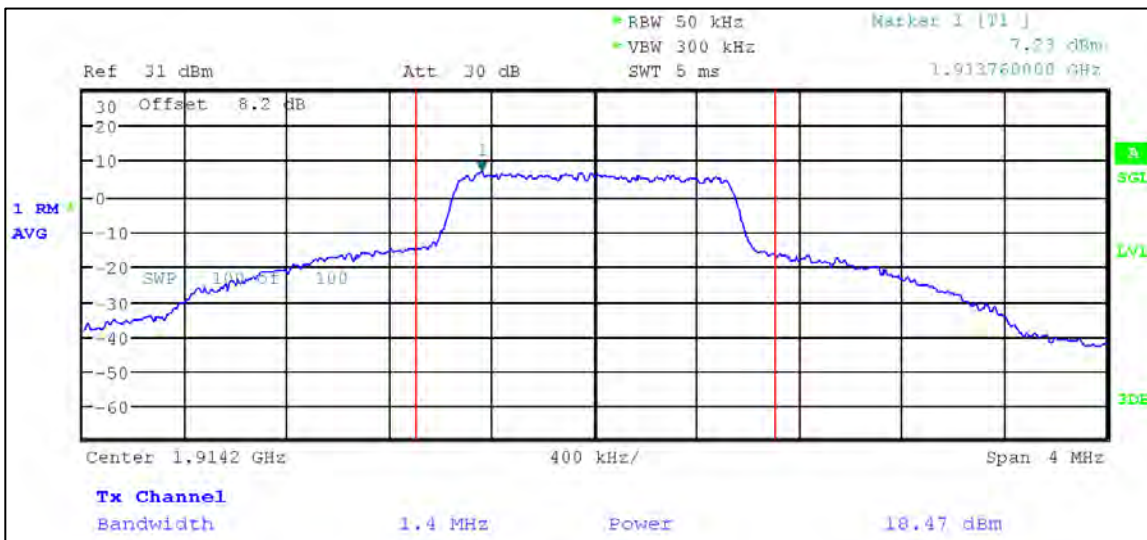

20 MHz Nominal Bandwidth

16QAM

1.4 MHz Nominal Bandwidth

3 MHz Nominal Bandwidth

5 MHz Nominal Bandwidth

LTE Band 26 (Part 90) QPSK

1.4 MHz Nominal Bandwidth

3 MHz Nominal Bandwidth