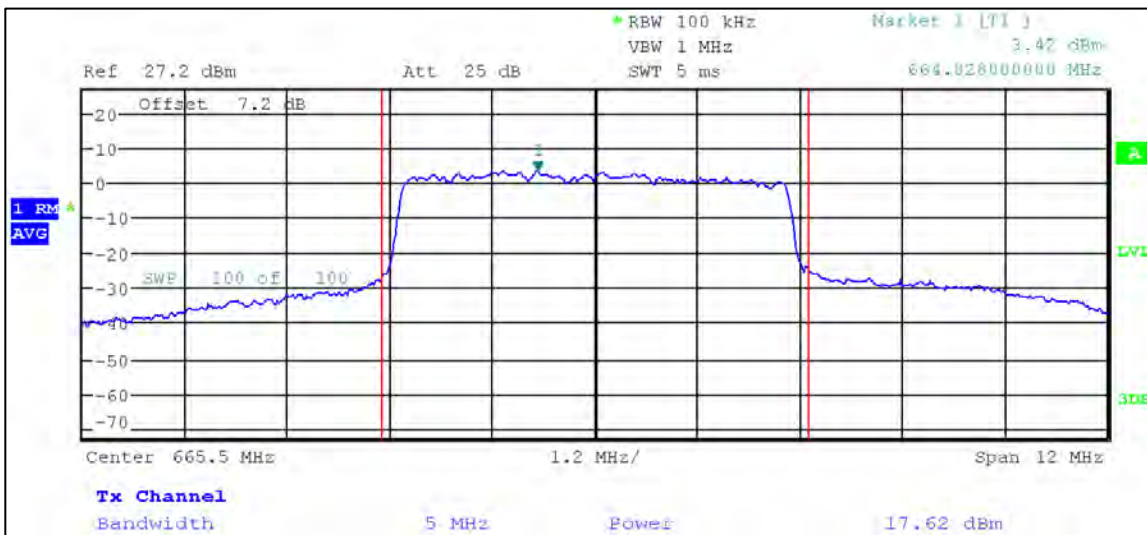

16QAM

5 MHz Nominal Bandwidth

LTE Band 66

QPSK

1.4 MHz Nominal Bandwidth

3 MHz Nominal Bandwidth

5 MHz Nominal Bandwidth

10 MHz Nominal Bandwidth

15 MHz Nominal Bandwidth

20 MHz Nominal Bandwidth

16QAM

1.4 MHz Nominal Bandwidth

3 MHz Nominal Bandwidth

5 MHz Nominal Bandwidth

LTE Band 71

QPSK

5 MHz Nominal Bandwidth

10 MHz Nominal Bandwidth

15 MHz Nominal Bandwidth