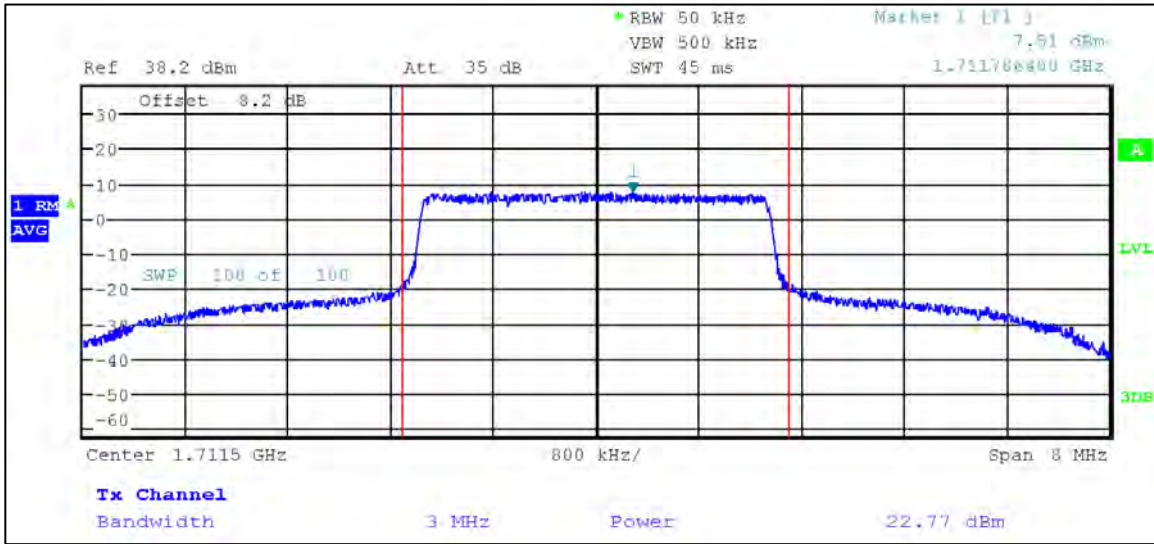

16QAM

5 MHz Nominal Bandwidth

LTE Band 66

QPSK

1.4 MHz Nominal Bandwidth

3 MHz Nominal Bandwidth

5 MHz Nominal Bandwidth

10 MHz Nominal Bandwidth