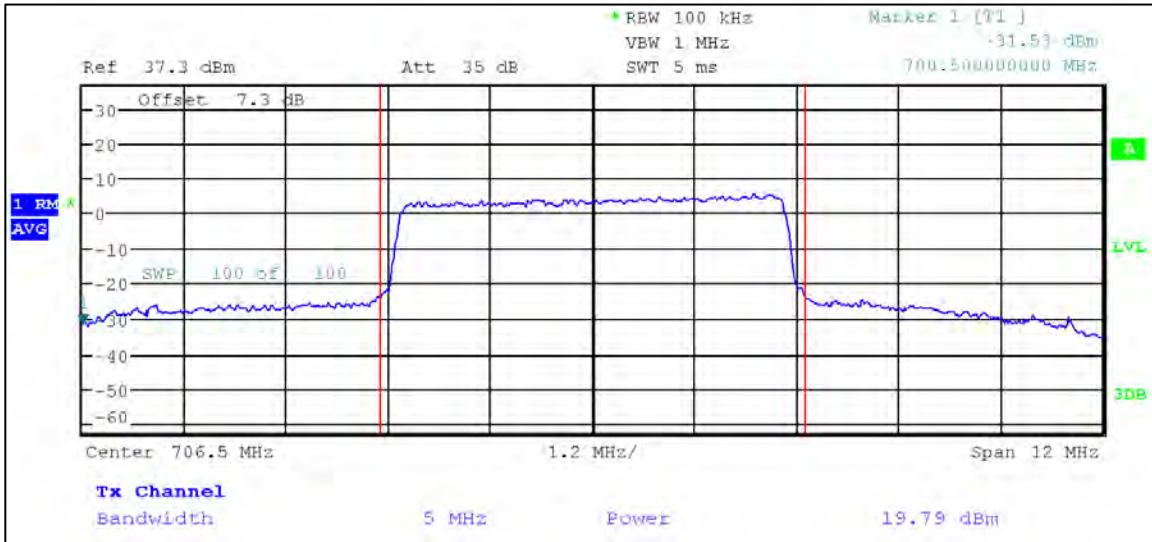

p21a0006-02_LTE Annex A

Test Data Plots

Average Conducted output Power and EIRP

LTE Band 12

QPSK

1.4 MHz Nominal Bandwidth

3 MHz Nominal Bandwidth

5 MHz Nominal Bandwidth

10 MHz Nominal Bandwidth

16QAM

1.4 MHz Nominal Bandwidth

3 MHz Nominal Bandwidth

5 MHz Nominal Bandwidth

LTE Band 13

QPSK

5 MHz Nominal Bandwidth

10 MHz Nominal Bandwidth

16QAM

5 MHz Nominal Bandwidth

LTE Band 14

QPSK

5 MHz Nominal Bandwidth

10 MHz Nominal Bandwidth

16QAM