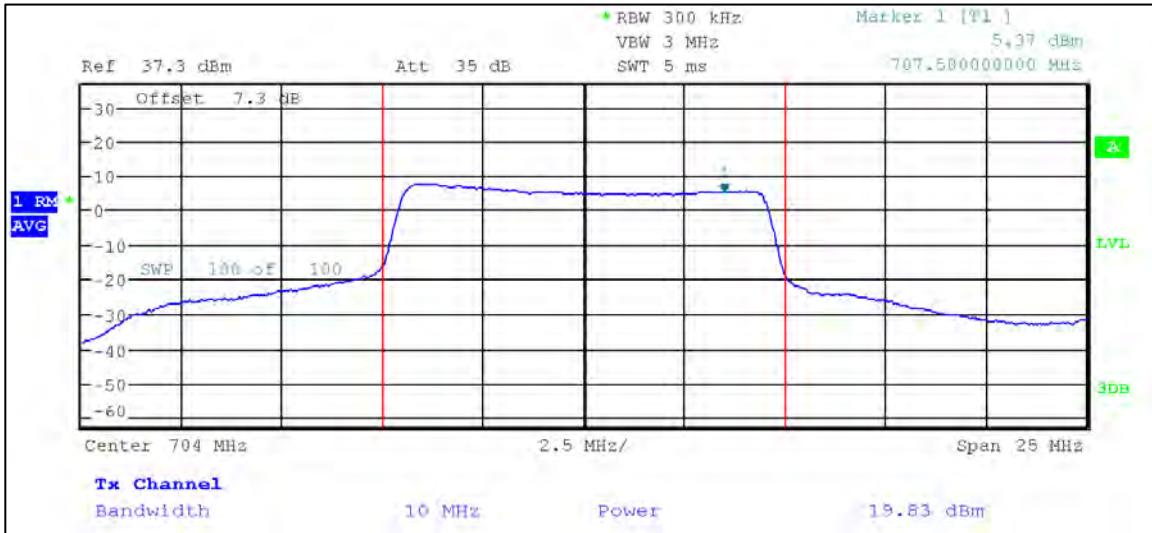

p21a0006-02_LTE Annex A

Test Data Plots

Average Conducted output Power and EIRP

LTE Band 12

QPSK

1.4 MHz Nominal Bandwidth

3 MHz Nominal Bandwidth

5 MHz Nominal Bandwidth

10 MHz Nominal Bandwidth

16QAM

1.4 MHz Nominal Bandwidth

3 MHz Nominal Bandwidth

5 MHz Nominal Bandwidth

LTE Band 13

QPSK

5 MHz Nominal Bandwidth

10 MHz Nominal Bandwidth

16QAM

5 MHz Nominal Bandwidth

LTE Band 14

QPSK

5 MHz Nominal Bandwidth

10 MHz Nominal Bandwidth

16QAM