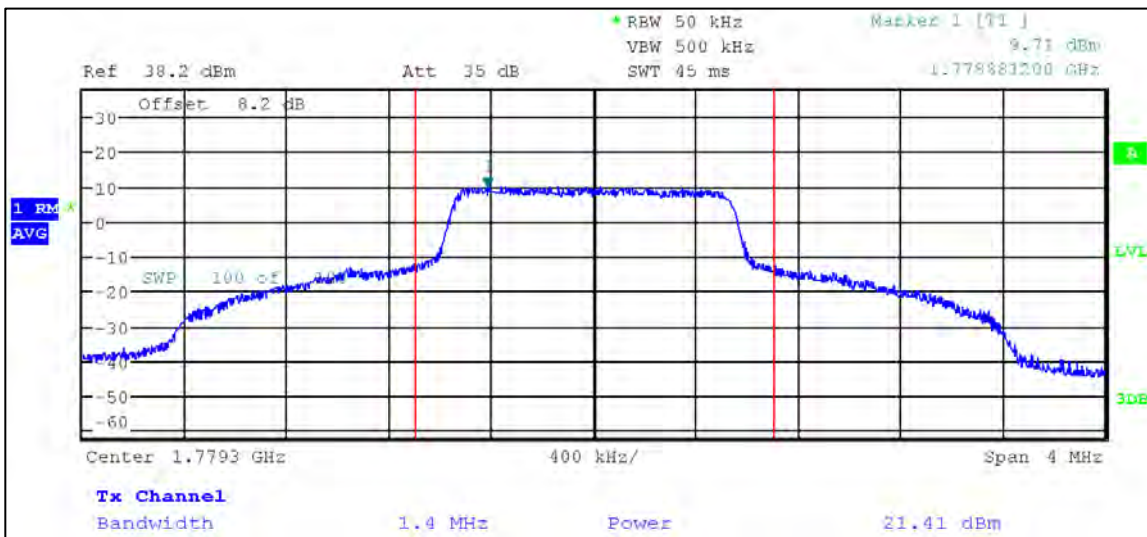

16QAM

5 MHz Nominal Bandwidth

LTE Band 66

QPSK

1.4 MHz Nominal Bandwidth

3 MHz Nominal Bandwidth

5 MHz Nominal Bandwidth

10 MHz Nominal Bandwidth