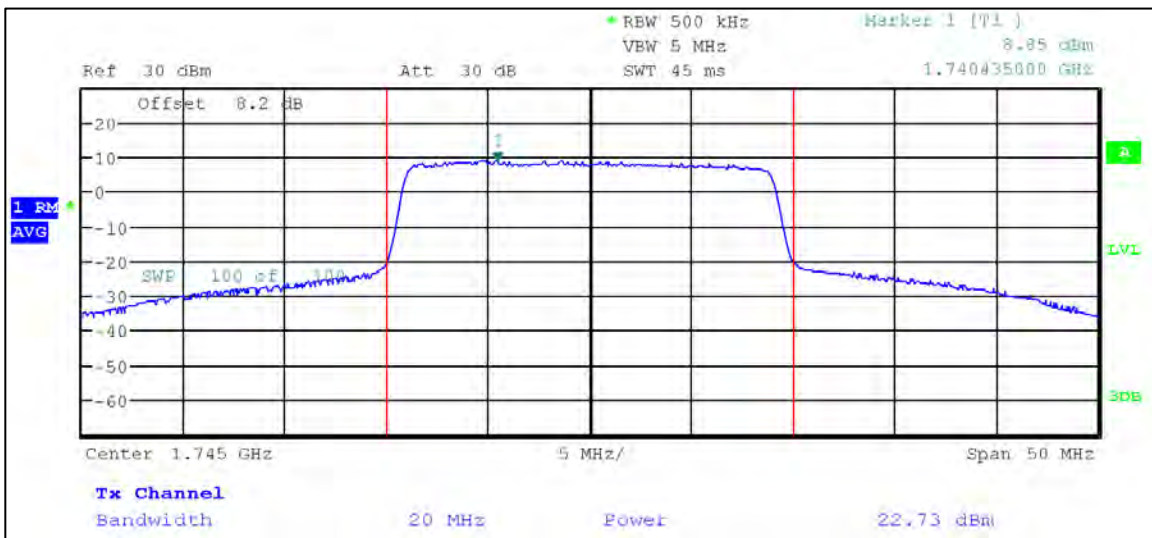

16QAM

5 MHz Nominal Bandwidth

LTE Band 66

QPSK

1.4 MHz Nominal Bandwidth

3 MHz Nominal Bandwidth

5 MHz Nominal Bandwidth

10 MHz Nominal Bandwidth

15 MHz Nominal Bandwidth

20 MHz Nominal Bandwidth

16QAM

1.4 MHz Nominal Bandwidth

3 MHz Nominal Bandwidth

5 MHz Nominal Bandwidth

LTE Band 71

QPSK