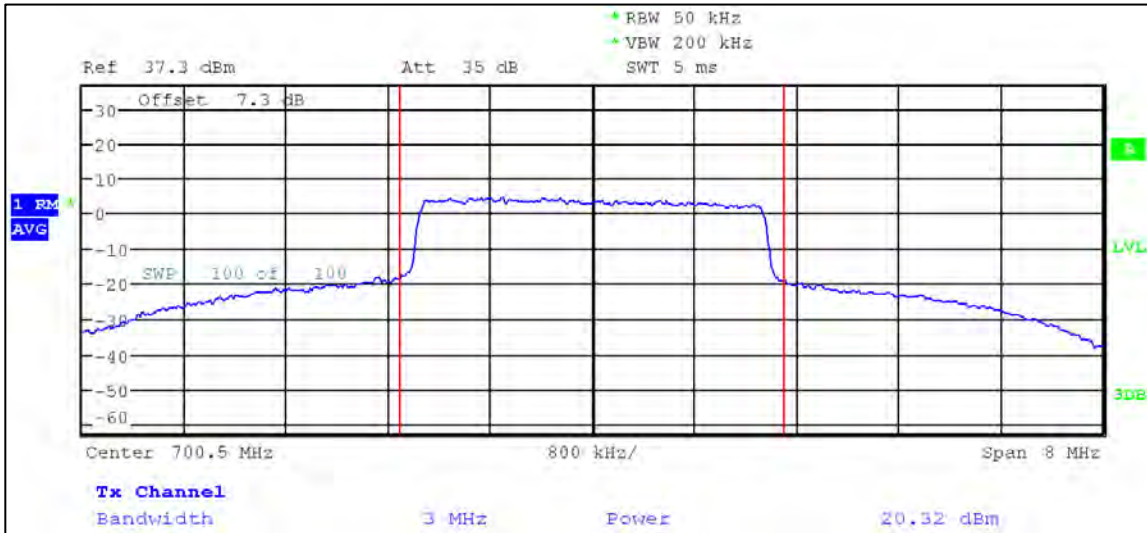

p21a0006-02_LTE Annex A

Test Data Plots

Average Conducted output Power and EIRP

LTE Band 12

QPSK

1.4 MHz Nominal Bandwidth

3 MHz Nominal Bandwidth

5 MHz Nominal Bandwidth

10 MHz Nominal Bandwidth

16QAM

1.4 MHz Nominal Bandwidth

3 MHz Nominal Bandwidth

5 MHz Nominal Bandwidth

LTE Band 13

QPSK

5 MHz Nominal Bandwidth

10 MHz Nominal Bandwidth

16QAM

5 MHz Nominal Bandwidth

LTE Band 14

QPSK

5 MHz Nominal Bandwidth

10 MHz Nominal Bandwidth

16QAM