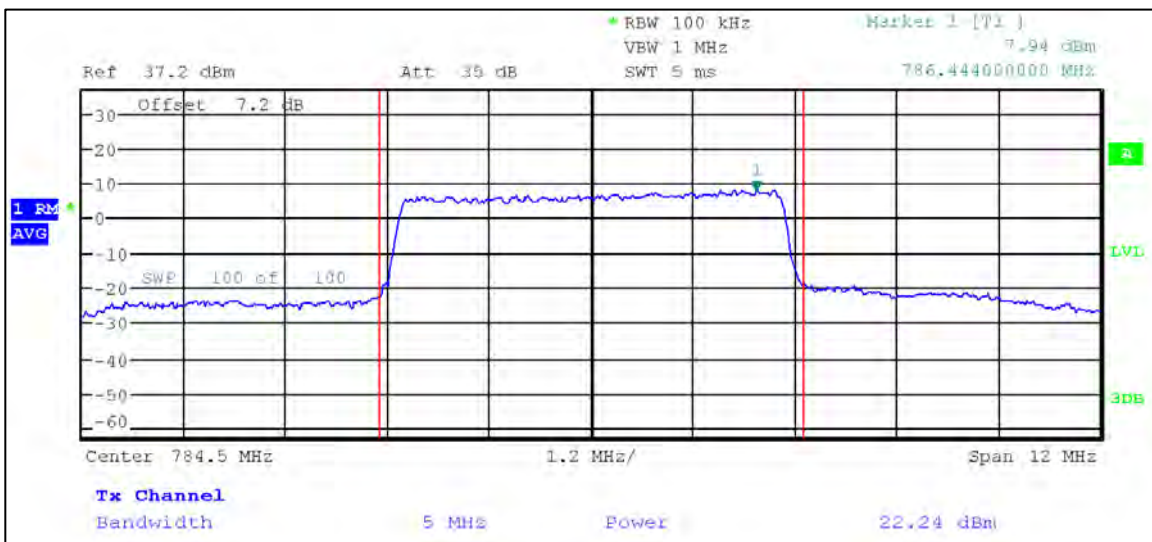

p21a0006-02_LTE Annex A

Test Data Plots

Average Conducted output Power and EIRP

LTE Band 12

QPSK

1.4 MHz Nominal Bandwidth

3 MHz Nominal Bandwidth

5 MHz Nominal Bandwidth

10 MHz Nominal Bandwidth

16QAM

1.4 MHz Nominal Bandwidth

3 MHz Nominal Bandwidth

5 MHz Nominal Bandwidth

LTE Band 13

QPSK

5 MHz Nominal Bandwidth

10 MHz Nominal Bandwidth

16QAM

5 MHz Nominal Bandwidth

LTE Band 14

QPSK

5 MHz Nominal Bandwidth

10 MHz Nominal Bandwidth

16QAM

5 MHz Nominal Bandwidth

LTE Band 25

QPSK

1.4 MHz Nominal Bandwidth

3 MHz Nominal Bandwidth

5 MHz Nominal Bandwidth

10 MHz Nominal Bandwidth

15 MHz Nominal Bandwidth