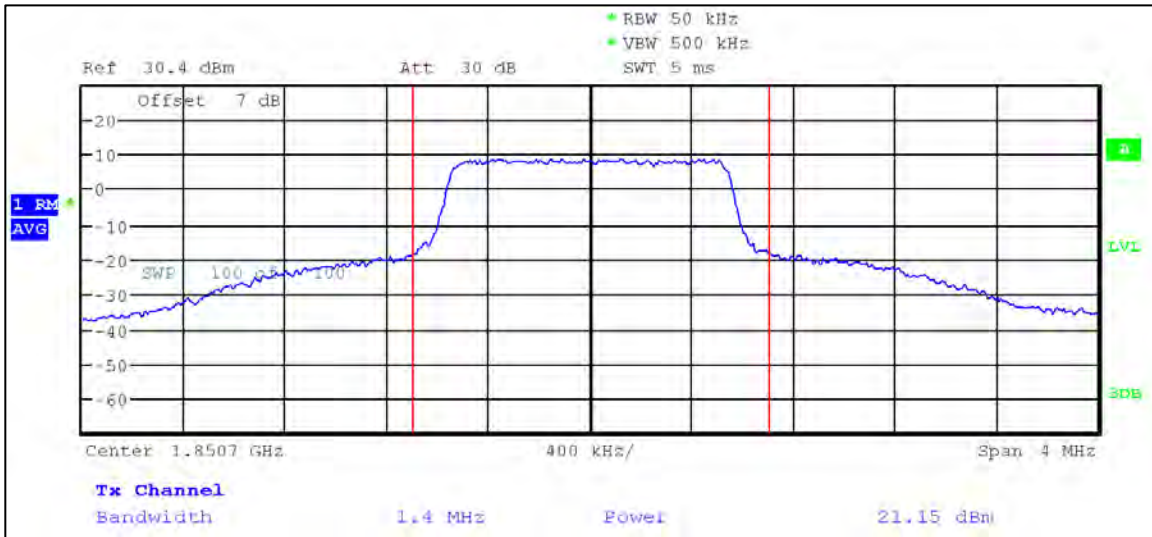

5 MHz Nominal Bandwidth

LTE Band 25

QPSK

1.4 MHz Nominal Bandwidth

3 MHz Nominal Bandwidth

5 MHz Nominal Bandwidth

10 MHz Nominal Bandwidth

15 MHz Nominal Bandwidth

20 MHz Nominal Bandwidth

16QAM

1.4 MHz Nominal Bandwidth

3 MHz Nominal Bandwidth

5 MHz Nominal Bandwidth

LTE Band 26 (Part 90) QPSK

1.4 MHz Nominal Bandwidth

3 MHz Nominal Bandwidth