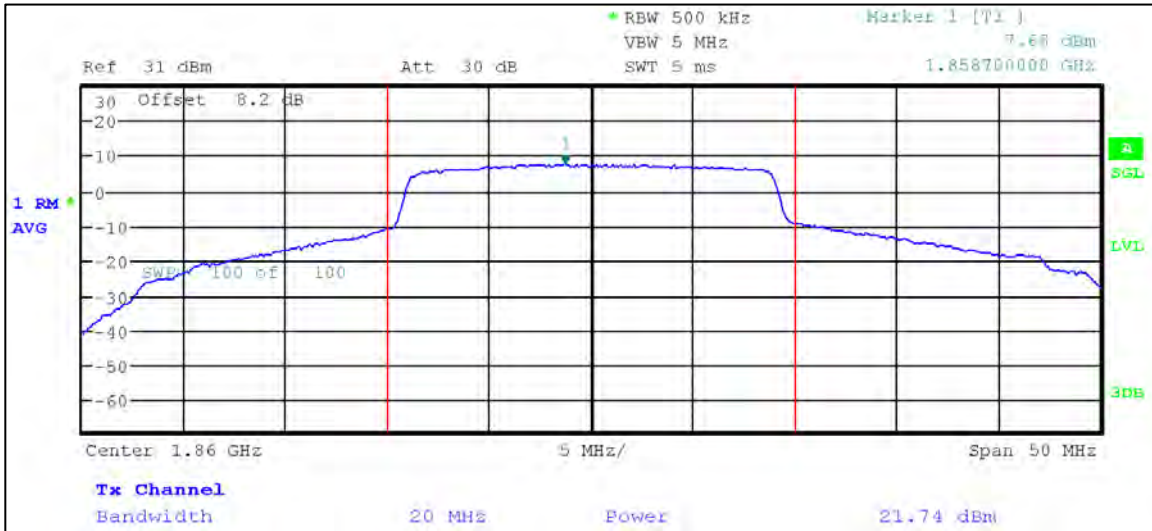

5 MHz Nominal Bandwidth

LTE Band 25

QPSK

1.4 MHz Nominal Bandwidth

3 MHz Nominal Bandwidth

5 MHz Nominal Bandwidth

10 MHz Nominal Bandwidth

15 MHz Nominal Bandwidth

20 MHz Nominal Bandwidth

16QAM

1.4 MHz Nominal Bandwidth

3 MHz Nominal Bandwidth

5 MHz Nominal Bandwidth

LTE Band 26 (Part 90) QPSK

1.4 MHz Nominal Bandwidth

3 MHz Nominal Bandwidth