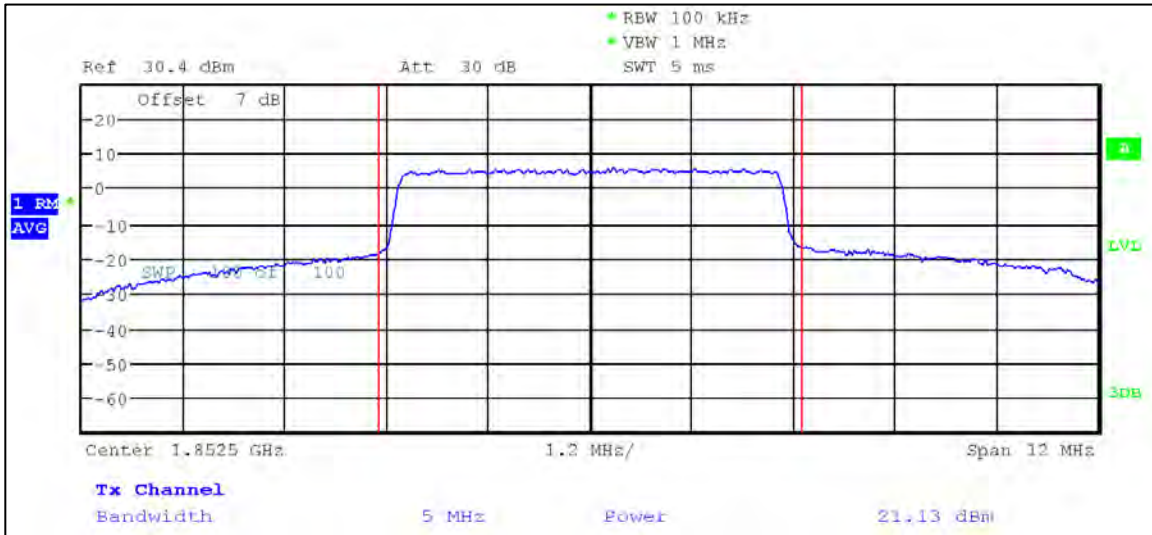

20 MHz Nominal Bandwidth

16QAM

1.4 MHz Nominal Bandwidth

3 MHz Nominal Bandwidth

5 MHz Nominal Bandwidth

LTE Band 26 (Part 90) QPSK

1.4 MHz Nominal Bandwidth

3 MHz Nominal Bandwidth