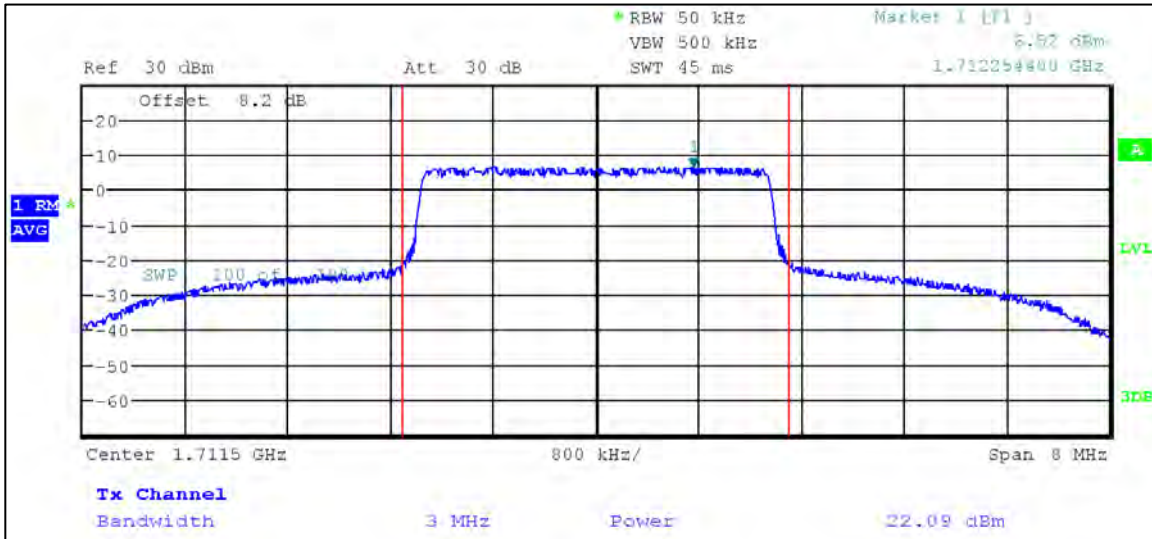

15 MHz Nominal Bandwidth

20 MHz Nominal Bandwidth

16QAM

1.4 MHz Nominal Bandwidth

3 MHz Nominal Bandwidth

5 MHz Nominal Bandwidth

LTE Band 71

QPSK