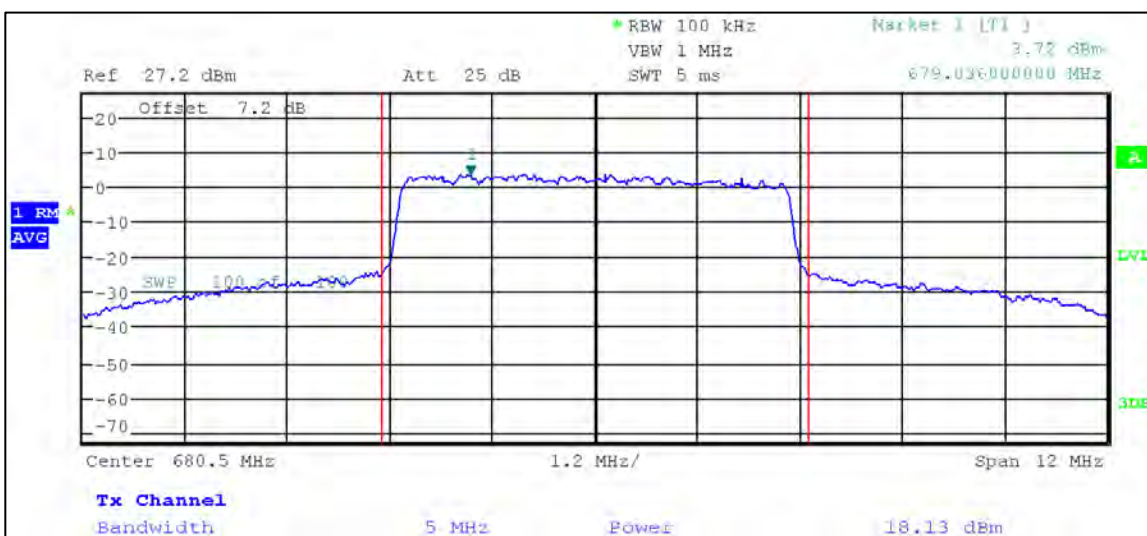

16QAM

5 MHz Nominal Bandwidth

LTE Band 66

QPSK

1.4 MHz Nominal Bandwidth

3 MHz Nominal Bandwidth

5 MHz Nominal Bandwidth

10 MHz Nominal Bandwidth

15 MHz Nominal Bandwidth

20 MHz Nominal Bandwidth

16QAM

1.4 MHz Nominal Bandwidth

3 MHz Nominal Bandwidth

5 MHz Nominal Bandwidth

LTE Band 71

QPSK

5 MHz Nominal Bandwidth

10 MHz Nominal Bandwidth

15 MHz Nominal Bandwidth