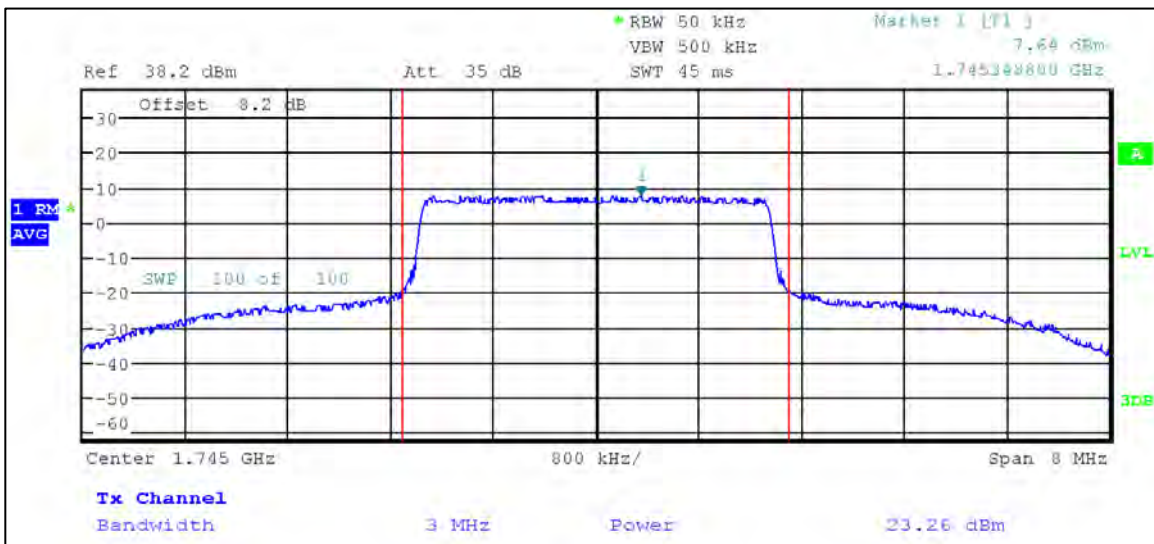

16QAM

5 MHz Nominal Bandwidth

LTE Band 66

QPSK

1.4 MHz Nominal Bandwidth

3 MHz Nominal Bandwidth

5 MHz Nominal Bandwidth

10 MHz Nominal Bandwidth