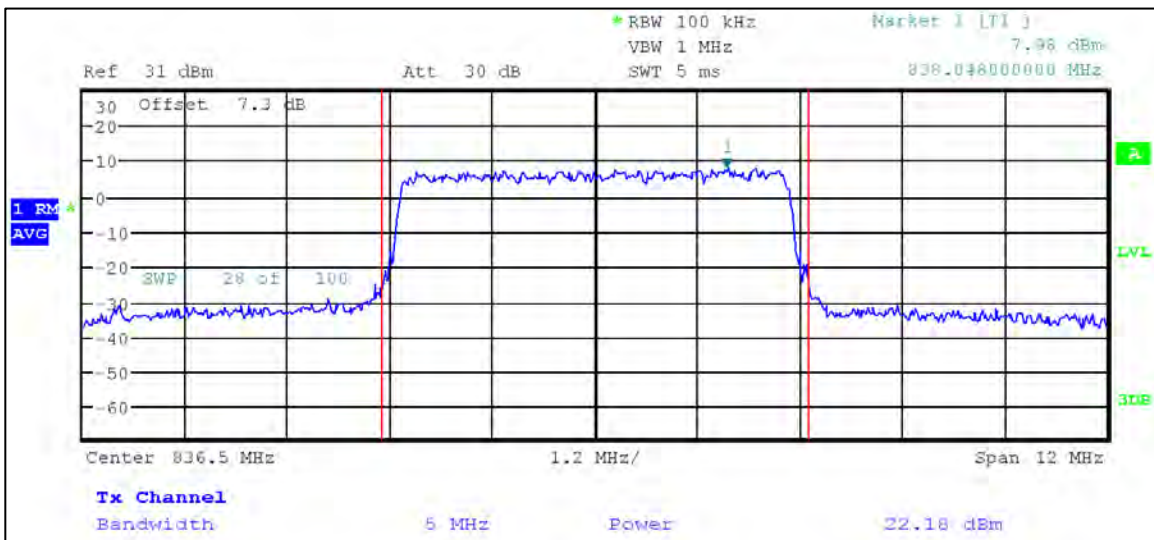

5 MHz Nominal Bandwidth