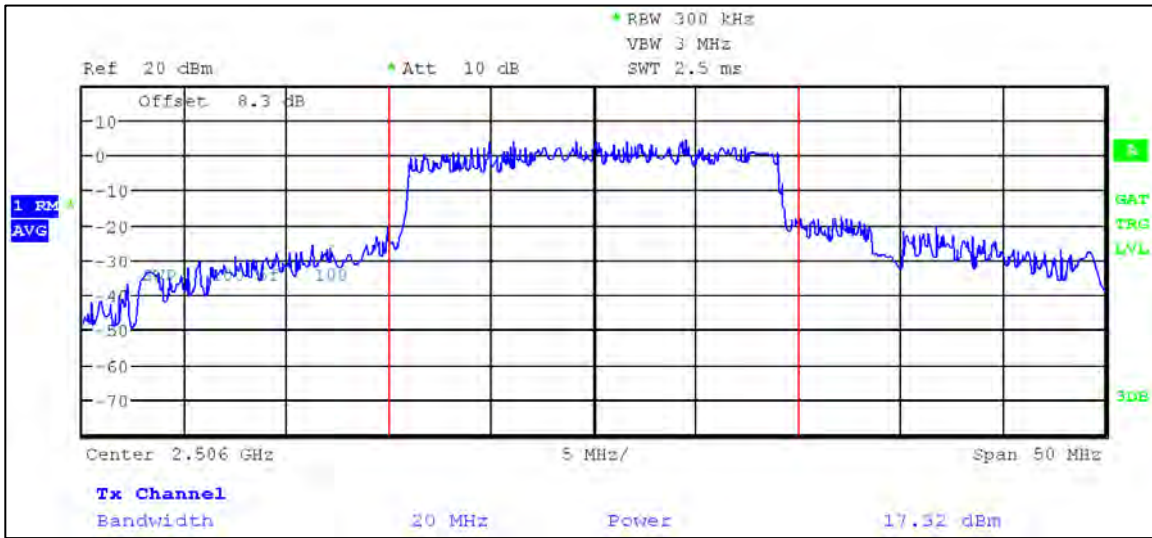

3 MHz Nominal Bandwidth

5 MHz Nominal Bandwidth

LTE Band 41

QPSK

5 MHz Nominal Bandwidth

10 MHz Nominal Bandwidth

15 MHz Nominal Bandwidth

20 MHz Nominal Bandwidth