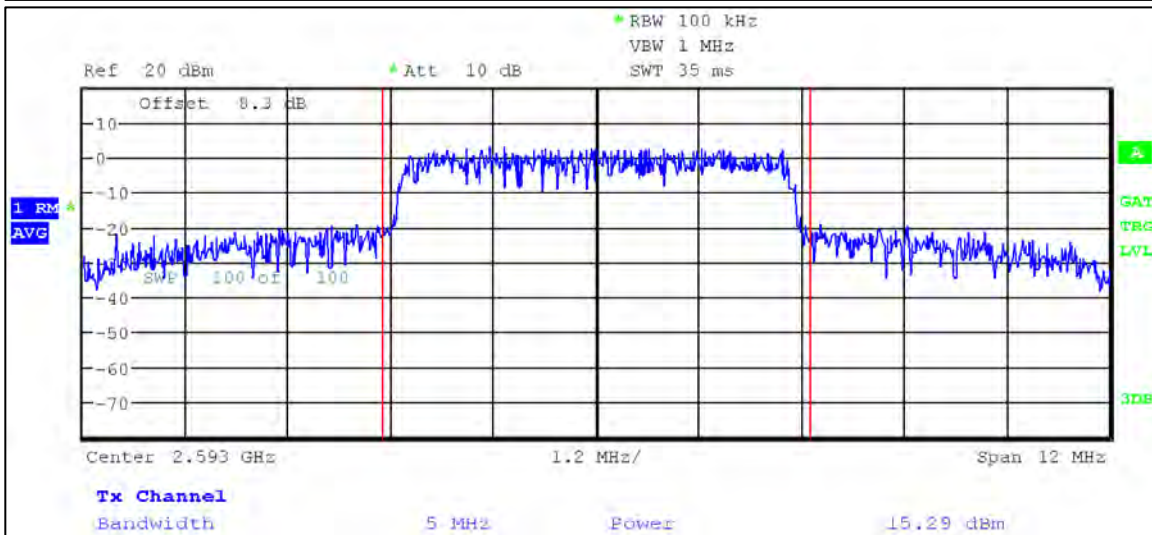

3 MHz Nominal Bandwidth

5 MHz Nominal Bandwidth

LTE Band 41

QPSK

5 MHz Nominal Bandwidth

10 MHz Nominal Bandwidth

15 MHz Nominal Bandwidth

20 MHz Nominal Bandwidth

16QAM

5 MHz Nominal Bandwidth

LTE Band 66

QPSK

1.4 MHz Nominal Bandwidth

3 MHz Nominal Bandwidth

5 MHz Nominal Bandwidth

10 MHz Nominal Bandwidth