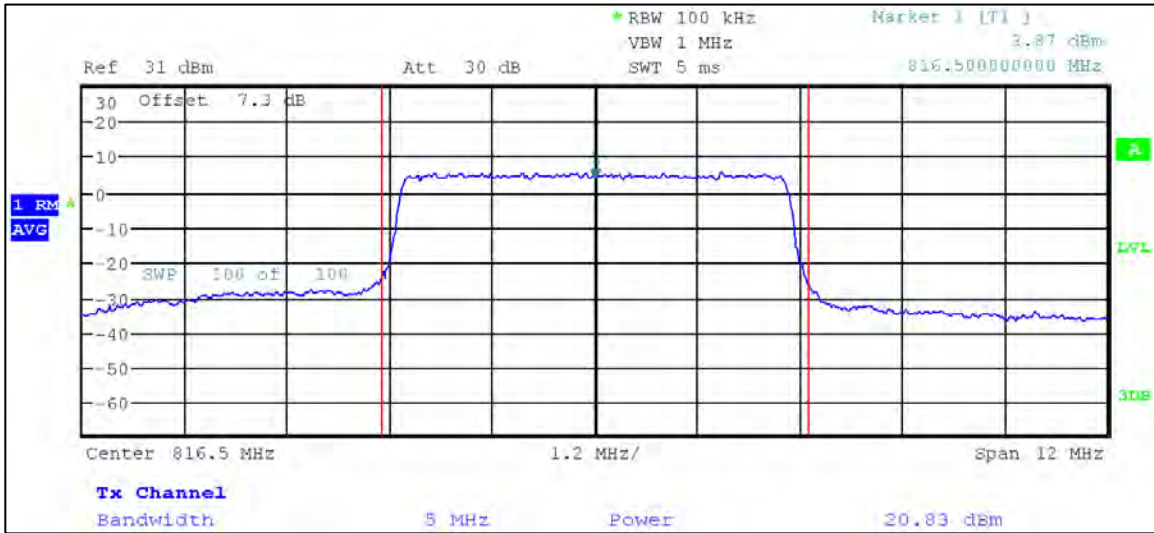

5 MHz Nominal Bandwidth

10 MHz Nominal Bandwidth

15 MHz Nominal Bandwidth

16QAM

1.4 MHz Nominal Bandwidth

3 MHz Nominal Bandwidth

5 MHz Nominal Bandwidth

LTE Band 26 (Part 22H / RSS-132)