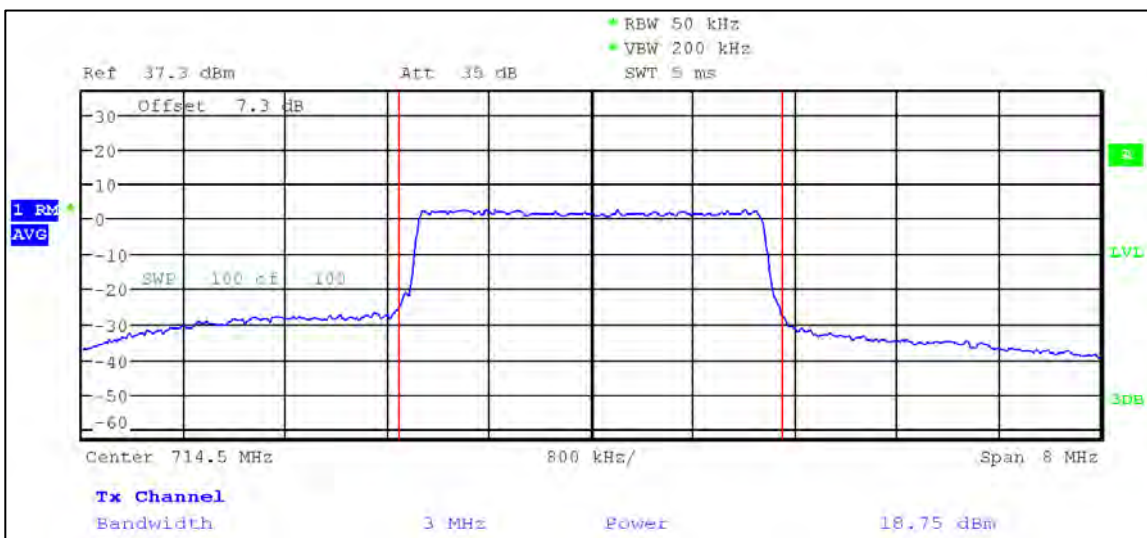

p21a0006-02_LTE Annex A

Test Data Plots

Average Conducted output Power and EIRP

LTE Band 12

QPSK

1.4 MHz Nominal Bandwidth

3 MHz Nominal Bandwidth

5 MHz Nominal Bandwidth

10 MHz Nominal Bandwidth

16QAM

1.4 MHz Nominal Bandwidth

3 MHz Nominal Bandwidth

5 MHz Nominal Bandwidth

LTE Band 13

QPSK

5 MHz Nominal Bandwidth

10 MHz Nominal Bandwidth

16QAM

5 MHz Nominal Bandwidth

LTE Band 14

QPSK

5 MHz Nominal Bandwidth

10 MHz Nominal Bandwidth

16QAM

5 MHz Nominal Bandwidth

LTE Band 25

QPSK

1.4 MHz Nominal Bandwidth

3 MHz Nominal Bandwidth

5 MHz Nominal Bandwidth

10 MHz Nominal Bandwidth

15 MHz Nominal Bandwidth