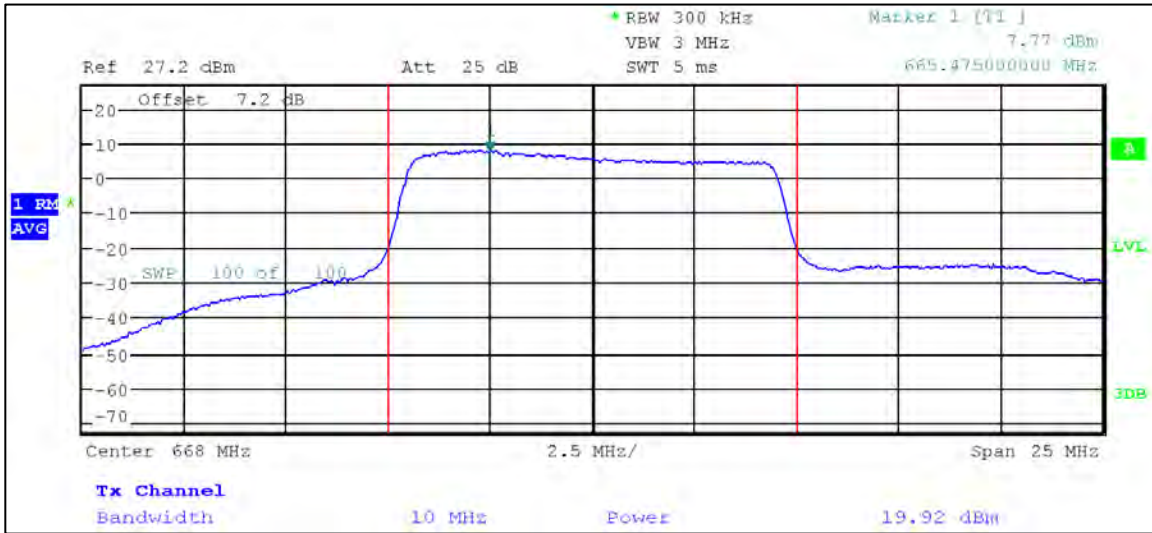

16QAM

5 MHz Nominal Bandwidth

LTE Band 66

QPSK

1.4 MHz Nominal Bandwidth

3 MHz Nominal Bandwidth

5 MHz Nominal Bandwidth

10 MHz Nominal Bandwidth

15 MHz Nominal Bandwidth

20 MHz Nominal Bandwidth

16QAM

1.4 MHz Nominal Bandwidth

3 MHz Nominal Bandwidth

5 MHz Nominal Bandwidth

LTE Band 71

QPSK

5 MHz Nominal Bandwidth

10 MHz Nominal Bandwidth

15 MHz Nominal Bandwidth