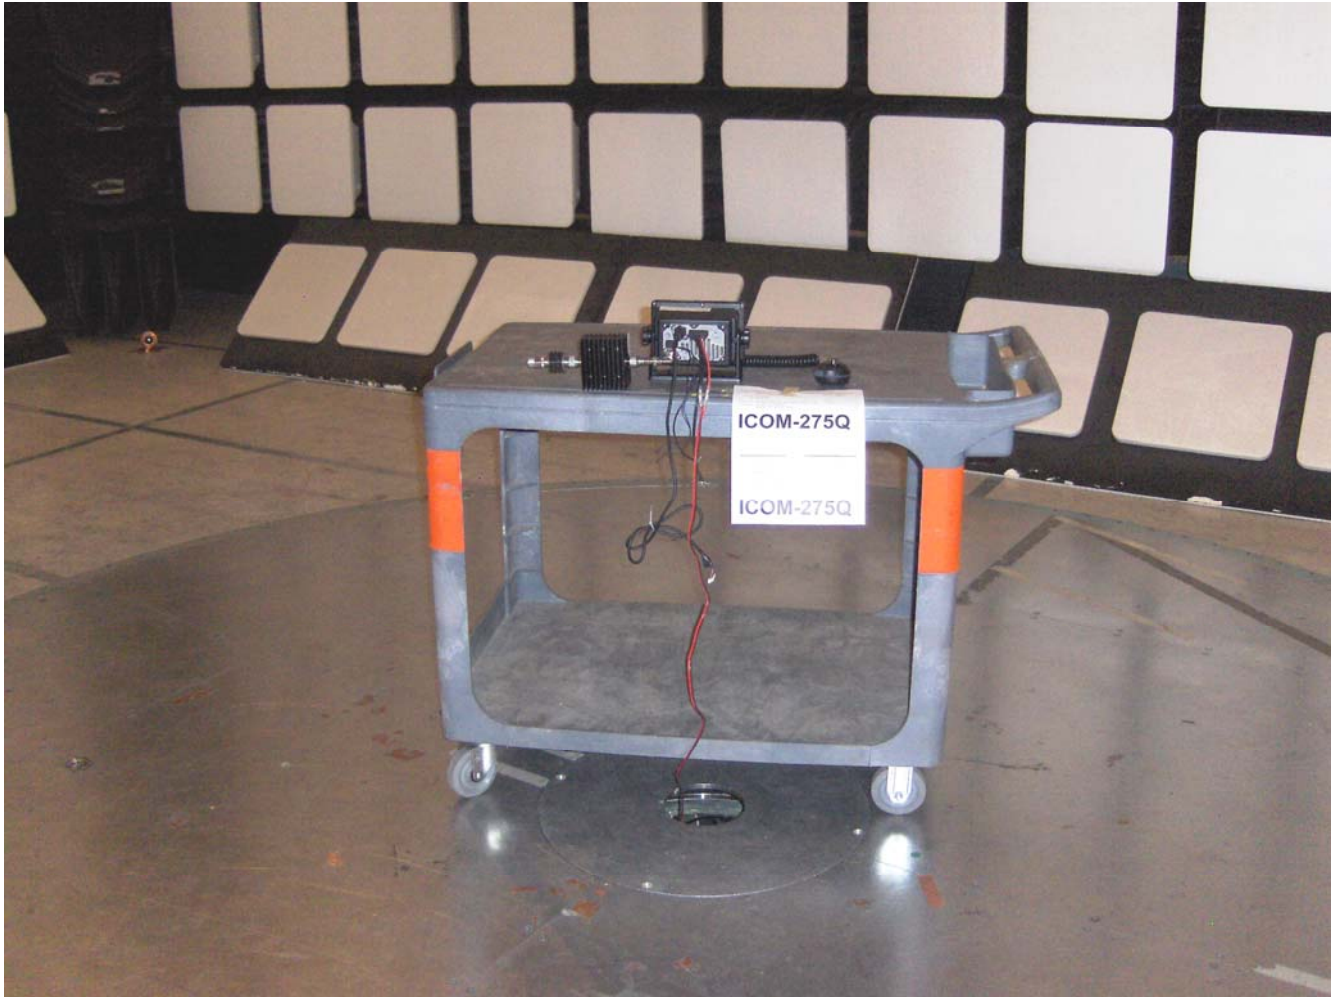

ANNEX 1 - TEST SETUP PHOTOGRAPHS

Plot #1: Radiated Emission Test Setup

ICOM Incorporated
VHF Marine Transceiver, M/N: IC-M504
FCC ID: AFJ291400, IC: 202D-291400 SV

ANNEX 1 - TEST SETUP PHOTOGRAPHS

Plot #2: Radiated Emission Test Setup

ICOM Incorporated
VHF Marine Transceiver, M/N: IC-M504
FCC ID: AFJ291400, IC: 202D-291400 SV

ANNEX 1 - TEST SETUP PHOTOGRAPHS

Plot #3: Radiated Emission Test Setup

ICOM Incorporated
VHF Marine Transceiver, M/N: IC-M504
FCC ID: AFJ291400, IC: 202D-291400 SV