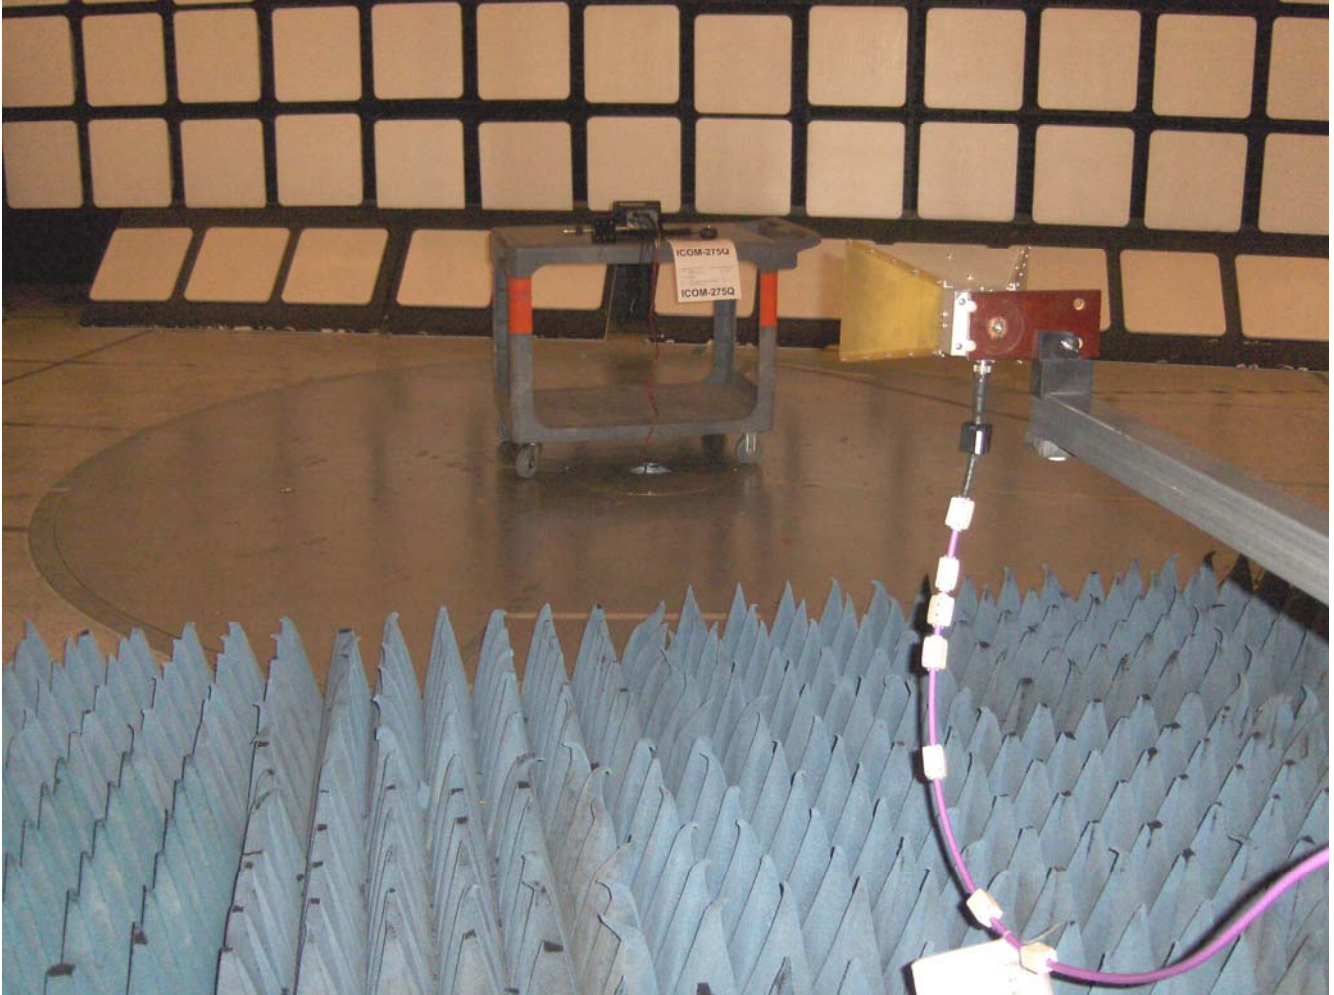

ANNEX 1 - TEST SETUP PHOTOGRAPHS

Plot #1: Radiated Emission Test Setup

ICOM Incorporated
VHF Marine Transceiver, M/N: IC-M504
FCC ID: AFJ291400, IC: 202D-291400 SV

ANNEX 1 - TEST SETUP PHOTOGRAPHS

Plot #2: Radiated Emission Test Setup

ICOM Incorporated
VHF Marine Transceiver, M/N: IC-M504
FCC ID: AFJ291400, IC: 202D-291400 SV

ANNEX 1 - TEST SETUP PHOTOGRAPHS

Plot #3: Radiated Emission Test Setup

ICOM Incorporated
VHF Marine Transceiver, M/N: IC-M504
FCC ID: AFJ291400, IC: 202D-291400 SV