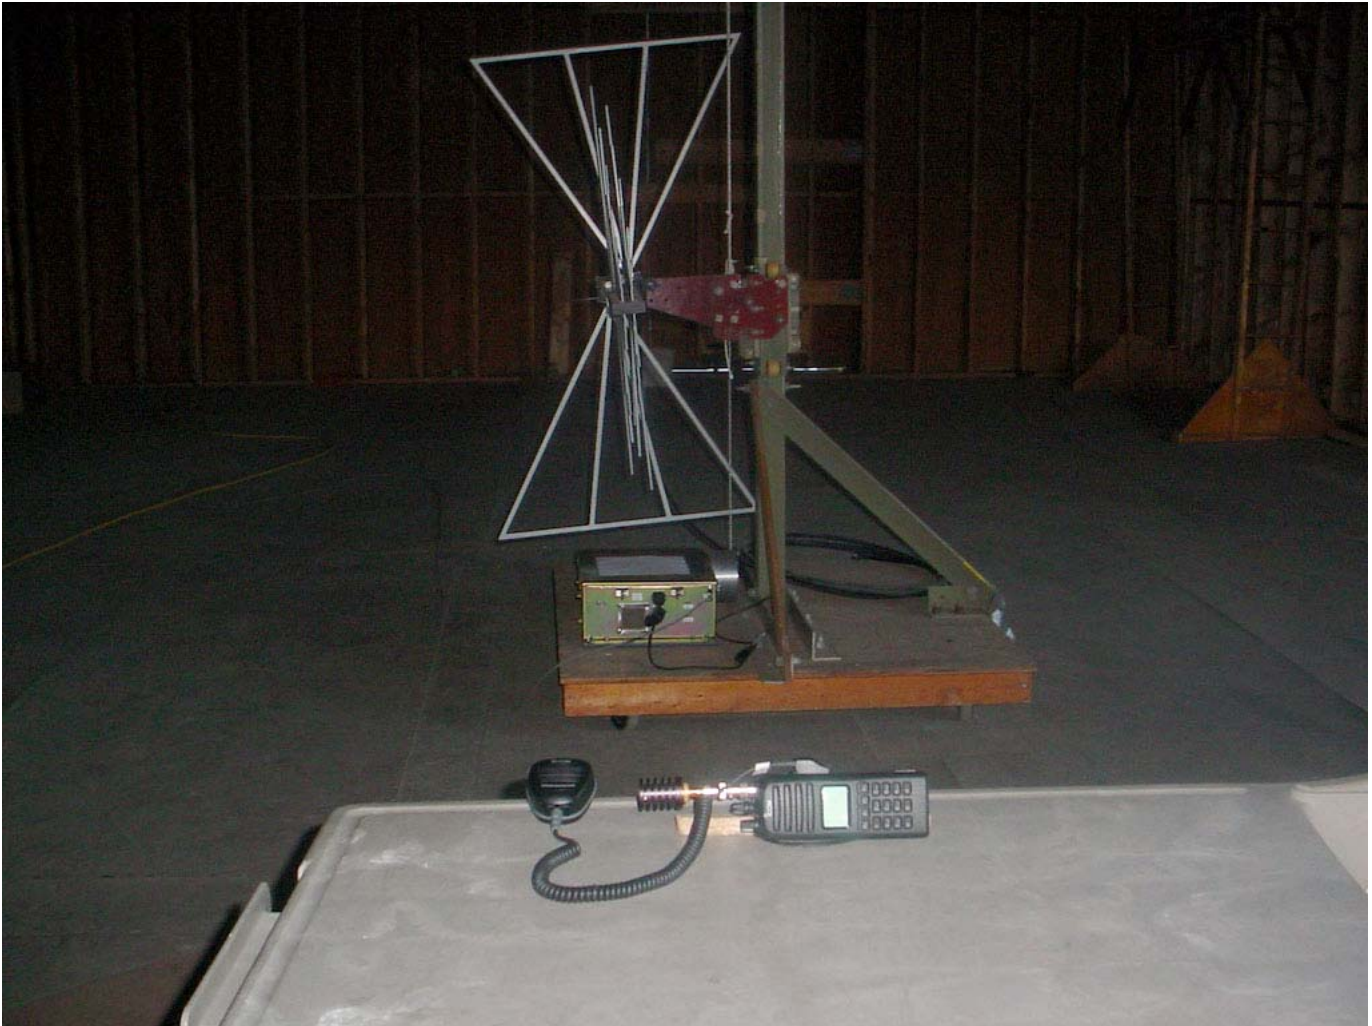

ANNEX 1 - TEST SETUP PHOTOGRAPHS

Radiated Emissions Orthogonal Position #1

Icom Incorporated
UHF Transceiver, Model(s) IC-F80DT/DS/T/S
FCC ID: AFJ280401
IC: 202D-280401

ANNEX 1 - TEST SETUP PHOTOGRAPHS

Radiated Emissions Orthogonal Position #1

Icom Incorporated
UHF Transceiver, Model(s) IC-F80DT/DS/T/S
FCC ID: AFJ280401
IC: 202D-280401

ANNEX 1 - TEST SETUP PHOTOGRAPHS

Radiated Emissions Orthogonal Position #2

Icom Incorporated
UHF Transceiver, Model(s) IC-F80DT/DS/T/S
FCC ID: AFJ280401
IC: 202D-280401