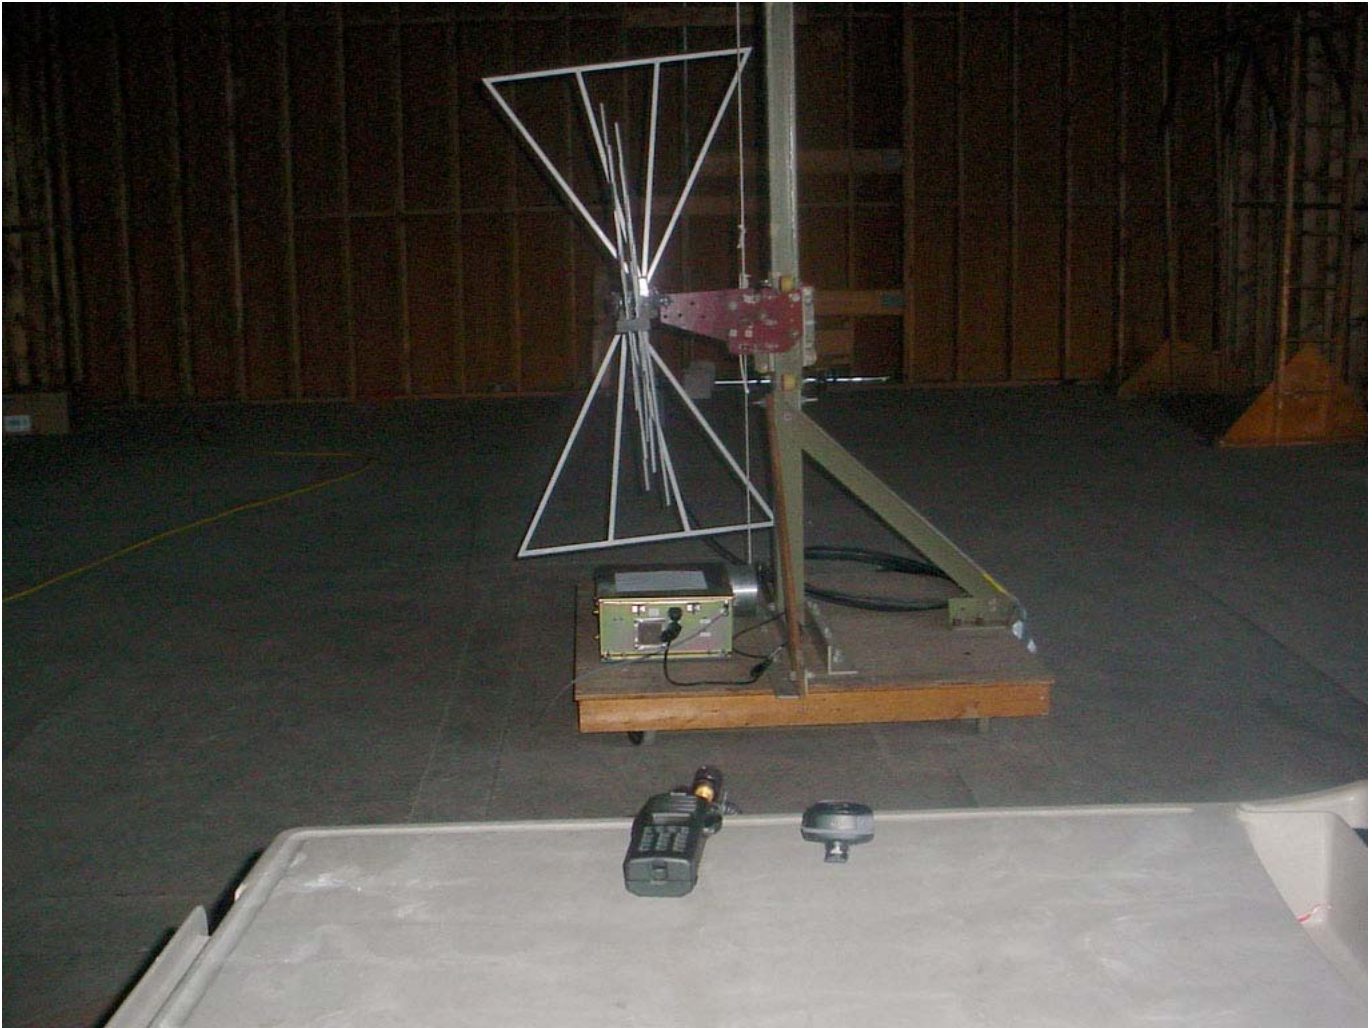

ANNEX 1 - TEST SETUP PHOTOGRAPHS

Radiated Emissions Orthogonal Position #1

Icom Incorporated
UHF Transceiver, Model(s) IC-F80DT/DS/T/S
FCC ID: AFJ280401
IC: 202D-280401

ANNEX 1 - TEST SETUP PHOTOGRAPHS

Radiated Emissions Orthogonal Position #1

Icom Incorporated
UHF Transceiver, Model(s) IC-F80DT/DS/T/S
FCC ID: AFJ280401
IC: 202D-280401

ANNEX 1 - TEST SETUP PHOTOGRAPHS

Radiated Emissions Orthogonal Position #2

Icom Incorporated
UHF Transceiver, Model(s) IC-F80DT/DS/T/S
FCC ID: AFJ280401
IC: 202D-280401

ANNEX 1 - TEST SETUP PHOTOGRAPHS

Radiated Emissions Orthogonal Position #3

Icom Incorporated
UHF Transceiver, Model(s) IC-F80DT/DS/T/S
FCC ID: AFJ280401
IC: 202D-280401