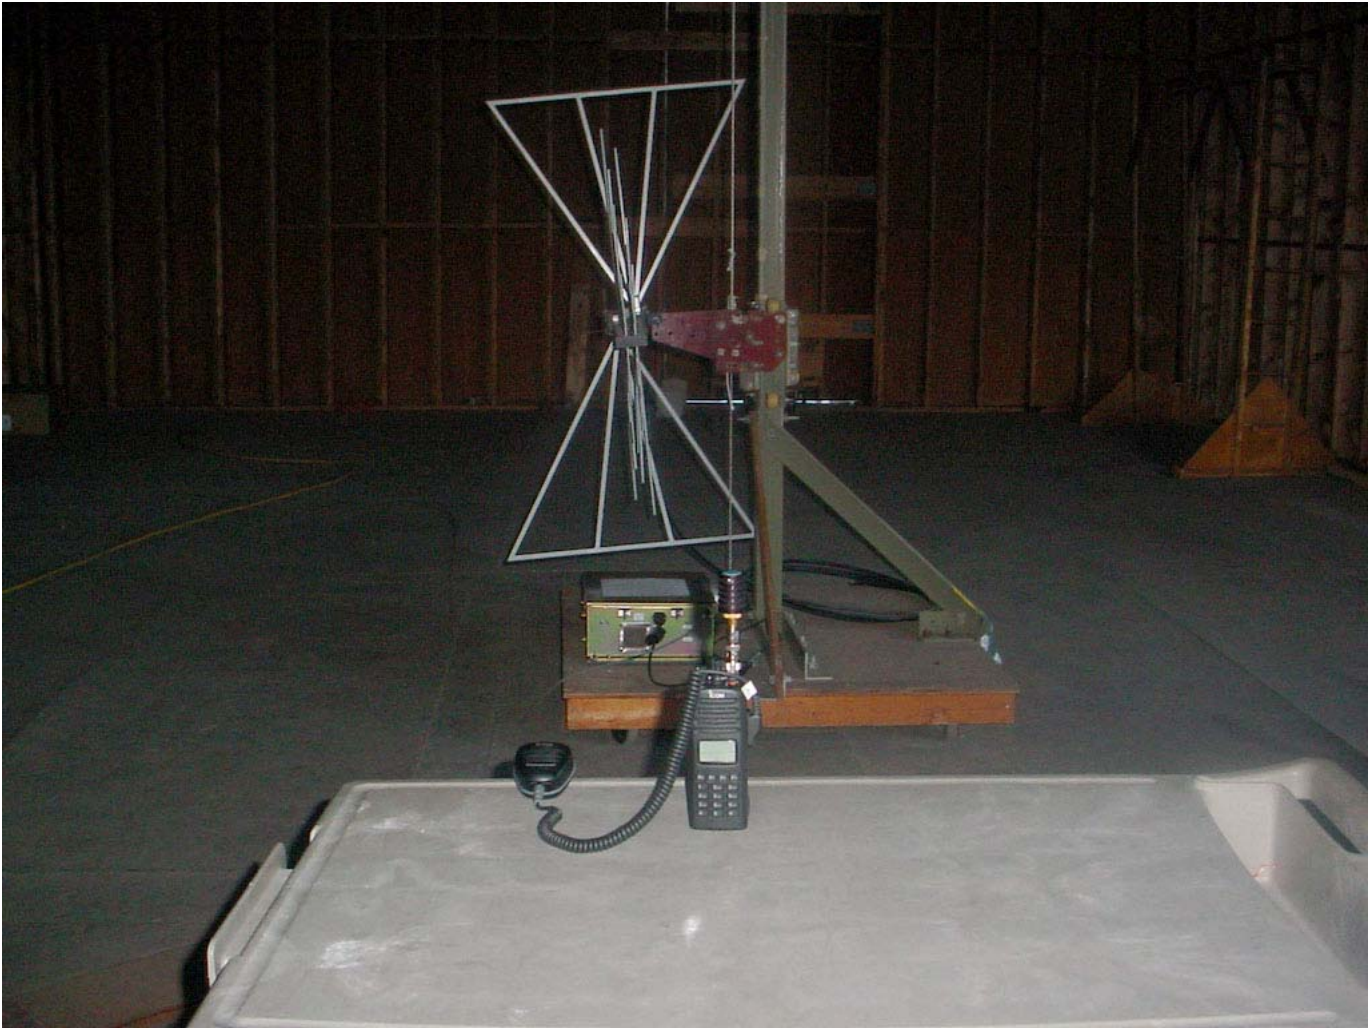

ANNEX 1 - TEST SETUP PHOTOGRAPHS

Radiated Emissions Orthogonal Position #1

Icom Incorporated
UHF Transceiver, Model(s) IC-F80DT/DS/T/S
FCC ID: AFJ280401
IC: 202D-280401

ANNEX 1 - TEST SETUP PHOTOGRAPHS

Radiated Emissions Orthogonal Position #1

Icom Incorporated
UHF Transceiver, Model(s) IC-F80DT/DS/T/S
FCC ID: AFJ280401
IC: 202D-280401

ANNEX 1 - TEST SETUP PHOTOGRAPHS

Radiated Emissions Orthogonal Position #2

Icom Incorporated
UHF Transceiver, Model(s) IC-F80DT/DS/T/S
FCC ID: AFJ280401
IC: 202D-280401