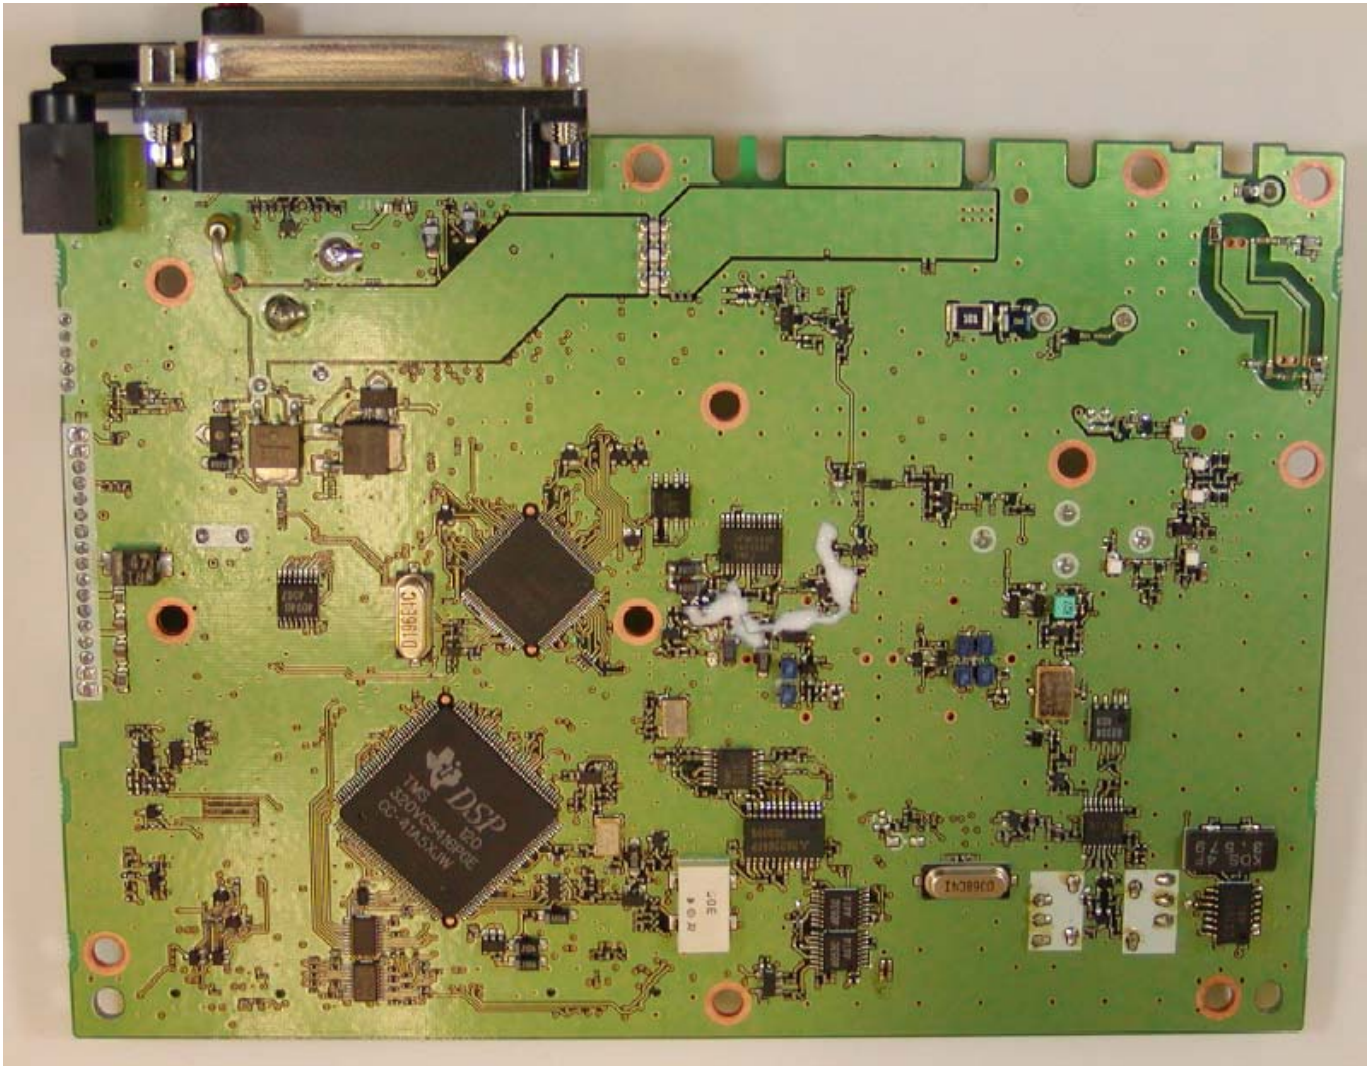

ANNEX 3 – INTERNAL EUT PHOTOS

ICOM Incorporated
UHF Mobile Transceiver, Model: IC-F2721D
FCC ID: AFJ278201, IC: 202D-278201

ANNEX 3 – INTERNAL EUT PHOTOS

ICOM Incorporated
UHF Mobile Transceiver, Model: IC-F2721D
FCC ID: AFJ278201, IC: 202D-278201

ANNEX 3 – INTERNAL EUT PHOTOS

**ICOM Incorporated
UHF Mobile Transceiver, Model: IC-F2721D
FCC ID: AFJ278201, IC: 202D-278201**

ANNEX 3 – INTERNAL EUT PHOTOS

ICOM Incorporated
UHF Mobile Transceiver, Model: IC-F2721D
FCC ID: AFJ278201, IC: 202D-278201