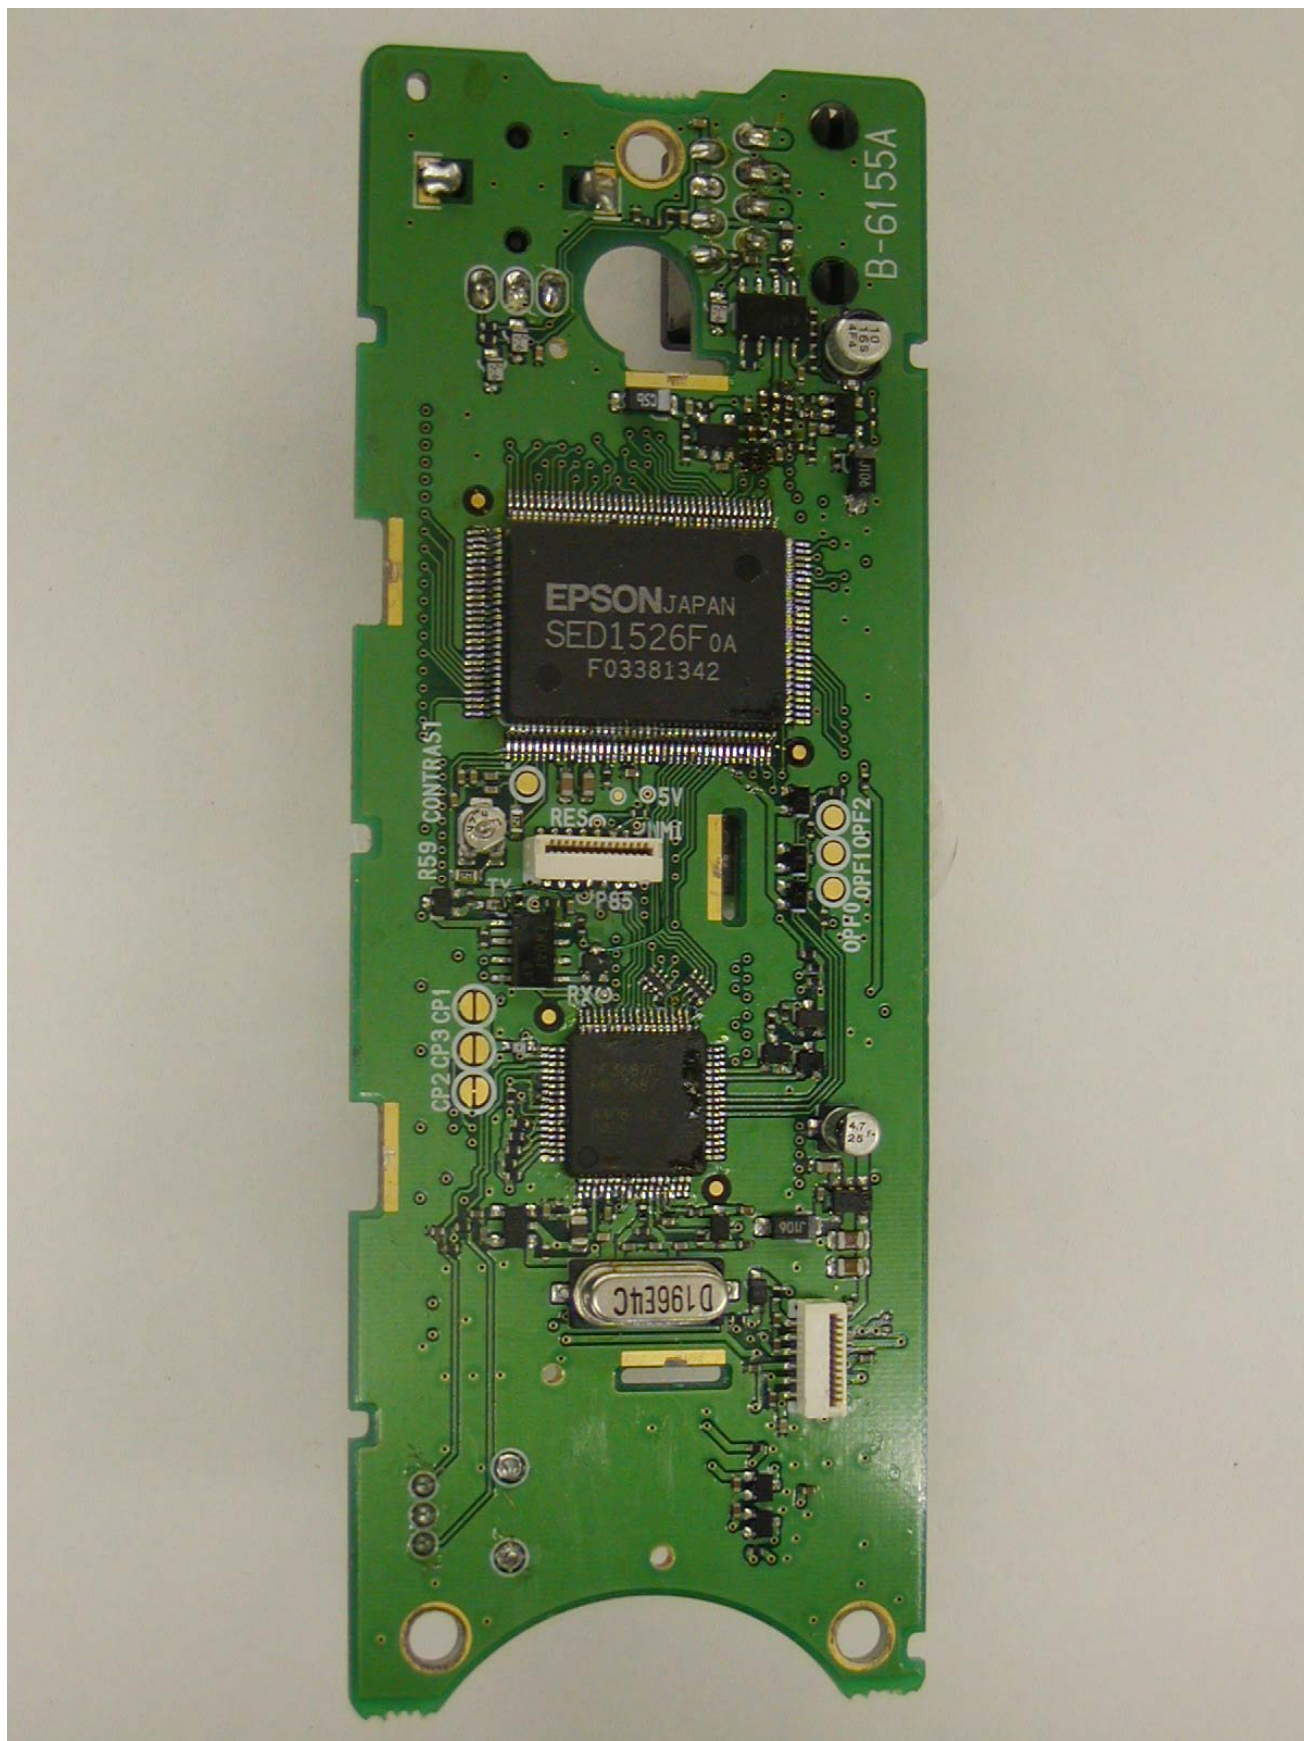

ANNEX 3 – INTERNAL EUT PHOTOS

ICOM Incorporated
UHF Mobile Transceiver, Model: IC-F2721D
FCC ID: AFJ278201, IC: 202D-278201

ANNEX 3 – INTERNAL EUT PHOTOS

ICOM Incorporated
UHF Mobile Transceiver, Model: IC-F2721D
FCC ID: AFJ278201, IC: 202D-278201

ANNEX 3 – INTERNAL EUT PHOTOS

**ICOM Incorporated
UHF Mobile Transceiver, Model: IC-F2721D
FCC ID: AFJ278201, IC: 202D-278201**

ANNEX 3 – INTERNAL EUT PHOTOS

ICOM Incorporated
UHF Mobile Transceiver, Model: IC-F2721D
FCC ID: AFJ278201, IC: 202D-278201