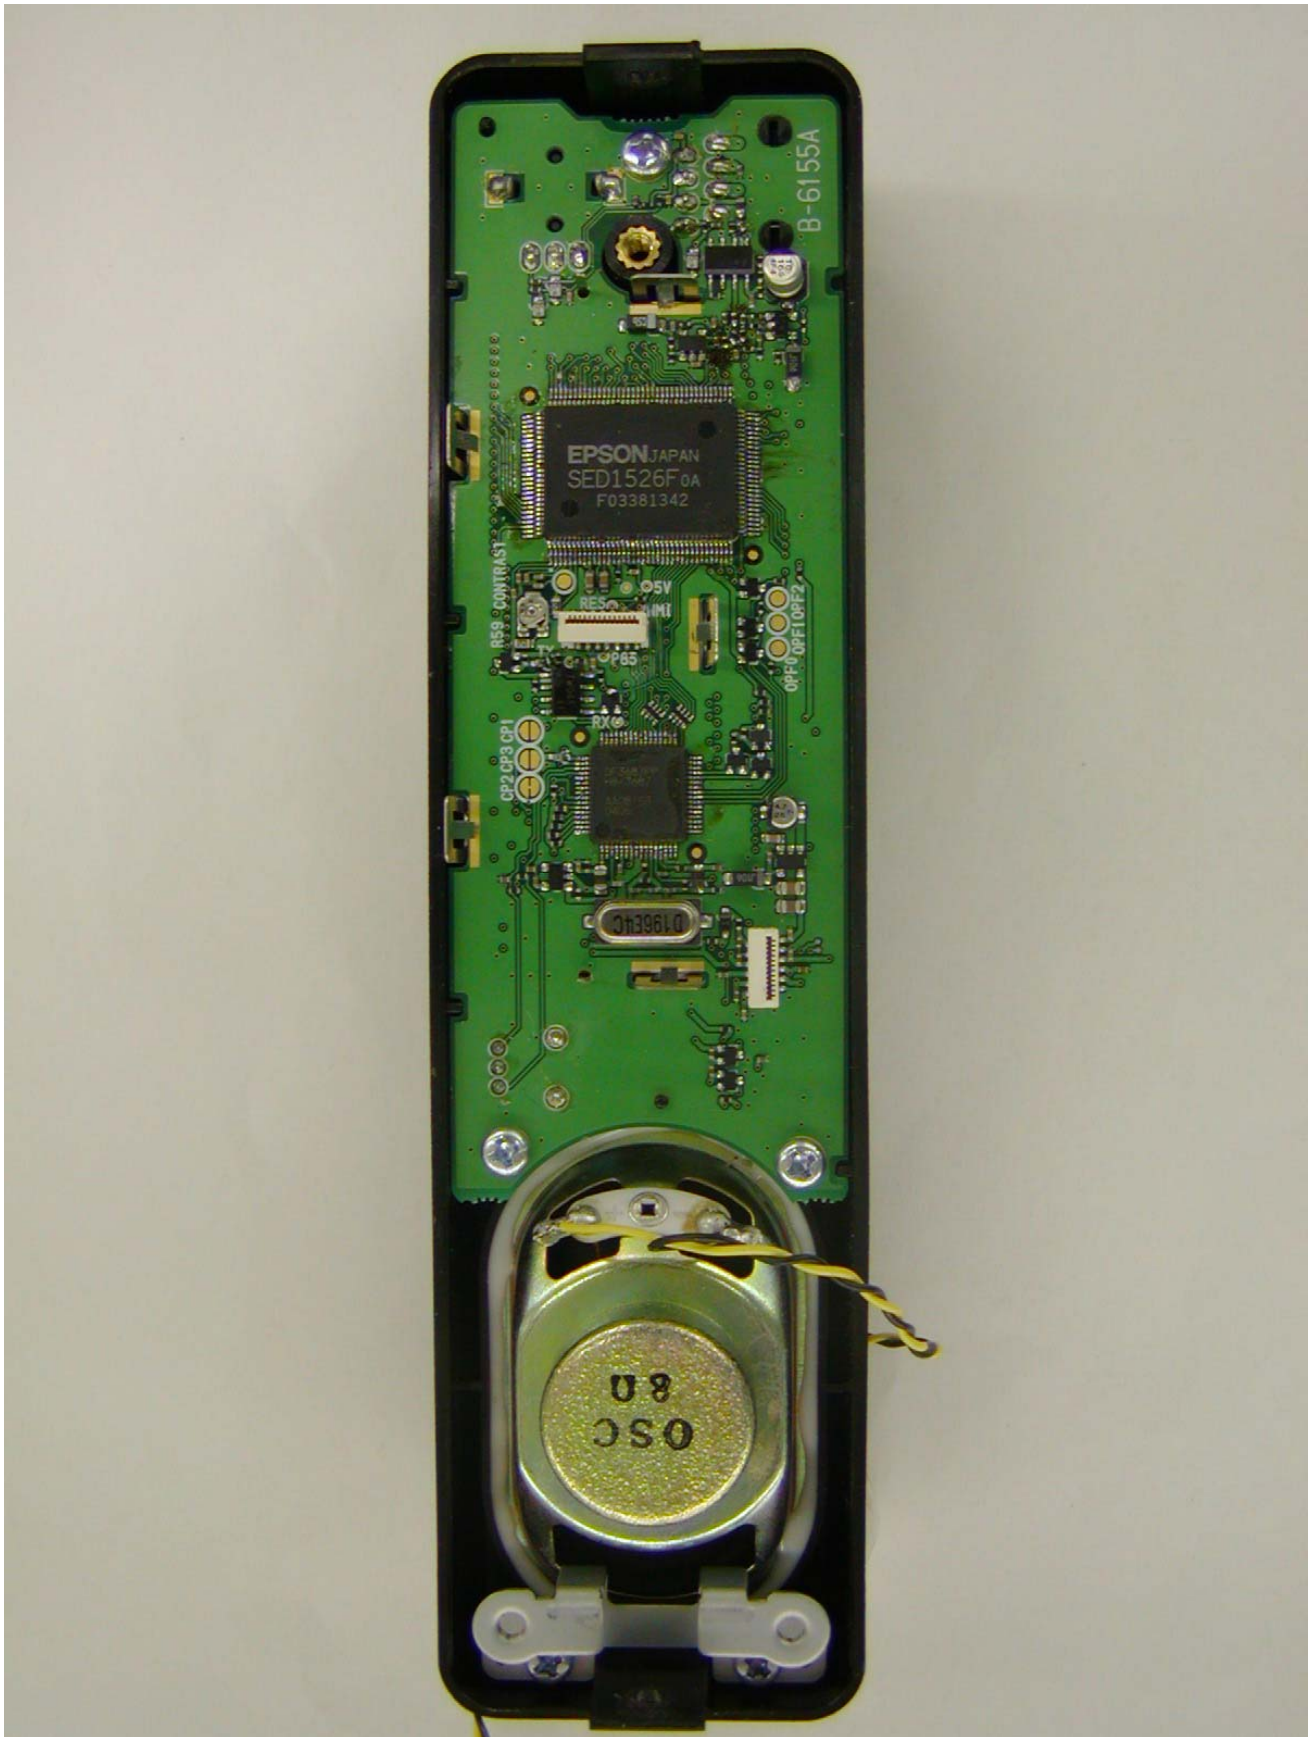

ANNEX 3 – INTERNAL EUT PHOTOS

ICOM Incorporated
UHF Mobile Transceiver, Model: IC-F2721D
FCC ID: AFJ278201, IC: 202D-278201

ANNEX 3 – INTERNAL EUT PHOTOS

ICOM Incorporated
UHF Mobile Transceiver, Model: IC-F2721D
FCC ID: AFJ278201, IC: 202D-278201

ANNEX 3 – INTERNAL EUT PHOTOS

**ICOM Incorporated
UHF Mobile Transceiver, Model: IC-F2721D
FCC ID: AFJ278201, IC: 202D-278201**

ANNEX 3 – INTERNAL EUT PHOTOS

ICOM Incorporated
UHF Mobile Transceiver, Model: IC-F2721D
FCC ID: AFJ278201, IC: 202D-278201