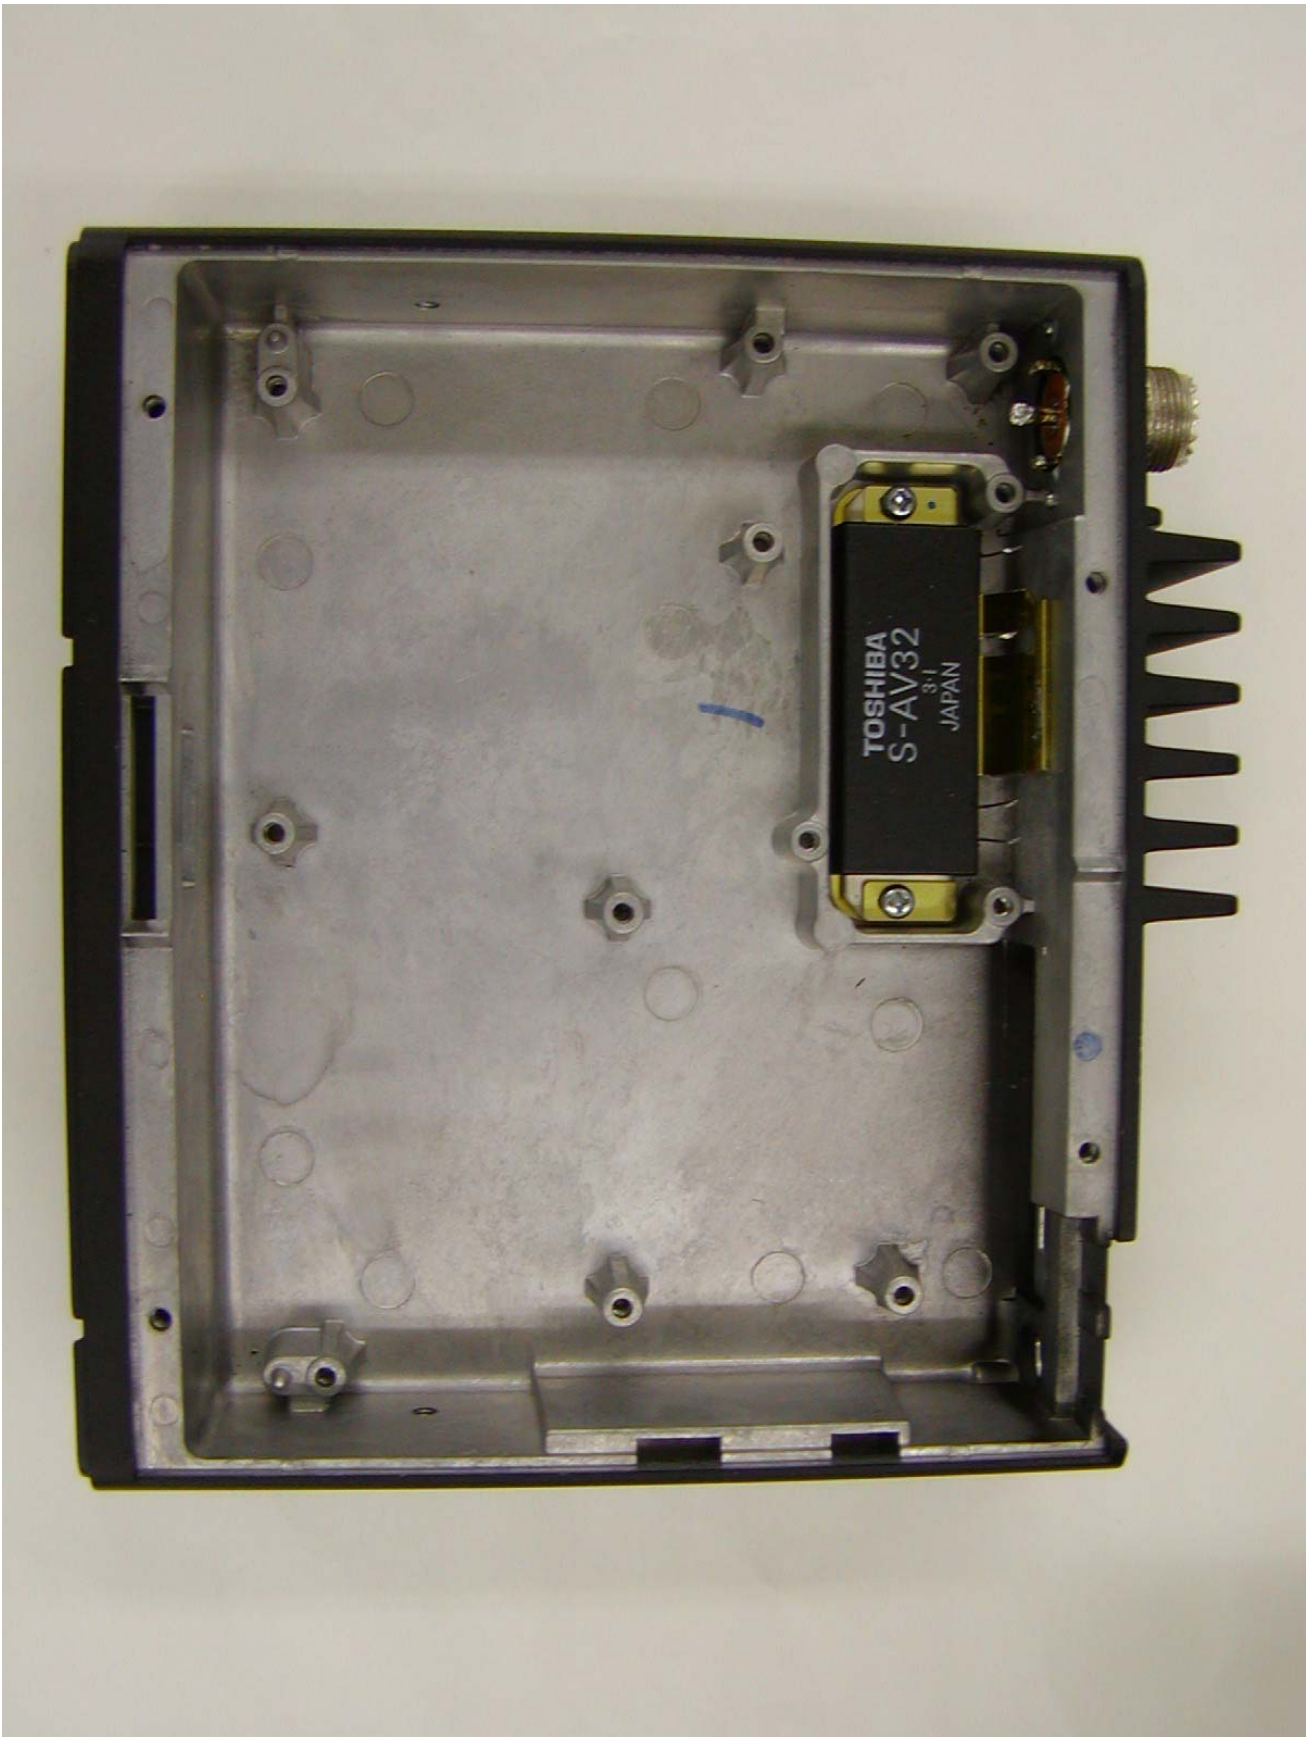

ANNEX 3 – INTERNAL EUT PHOTOS

ICOM Incorporated
UHF Mobile Transceiver, Model: IC-F2721D
FCC ID: AFJ278201, IC: 202D-278201

ANNEX 3 – INTERNAL EUT PHOTOS

ICOM Incorporated
UHF Mobile Transceiver, Model: IC-F2721D
FCC ID: AFJ278201, IC: 202D-278201

ANNEX 3 – INTERNAL EUT PHOTOS

**ICOM Incorporated
UHF Mobile Transceiver, Model: IC-F2721D
FCC ID: AFJ278201, IC: 202D-278201**

ANNEX 3 – INTERNAL EUT PHOTOS

ICOM Incorporated
UHF Mobile Transceiver, Model: IC-F2721D
FCC ID: AFJ278201, IC: 202D-278201