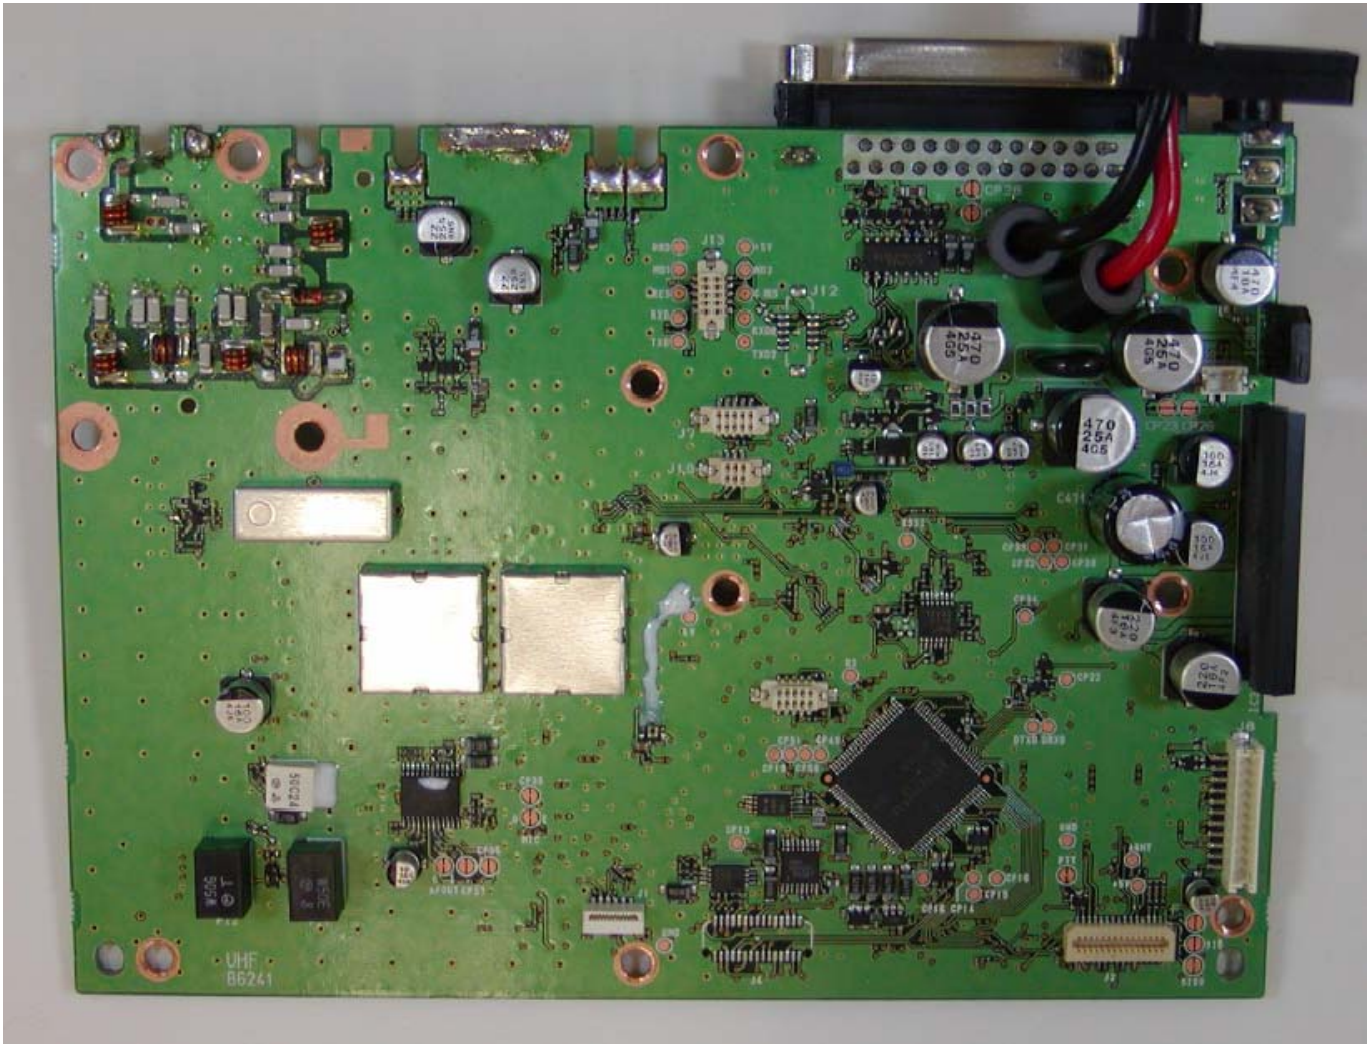

ANNEX 3 – INTERNAL EUT PHOTOS

ICOM Incorporated
UHF Mobile Transceiver, Model: IC-F2721D
FCC ID: AFJ278201, IC: 202D-278201

ANNEX 3 – INTERNAL EUT PHOTOS

ICOM Incorporated
UHF Mobile Transceiver, Model: IC-F2721D
FCC ID: AFJ278201, IC: 202D-278201

ANNEX 3 – INTERNAL EUT PHOTOS

**ICOM Incorporated
UHF Mobile Transceiver, Model: IC-F2721D
FCC ID: AFJ278201, IC: 202D-278201**

ANNEX 3 – INTERNAL EUT PHOTOS

ICOM Incorporated
UHF Mobile Transceiver, Model: IC-F2721D
FCC ID: AFJ278201, IC: 202D-278201