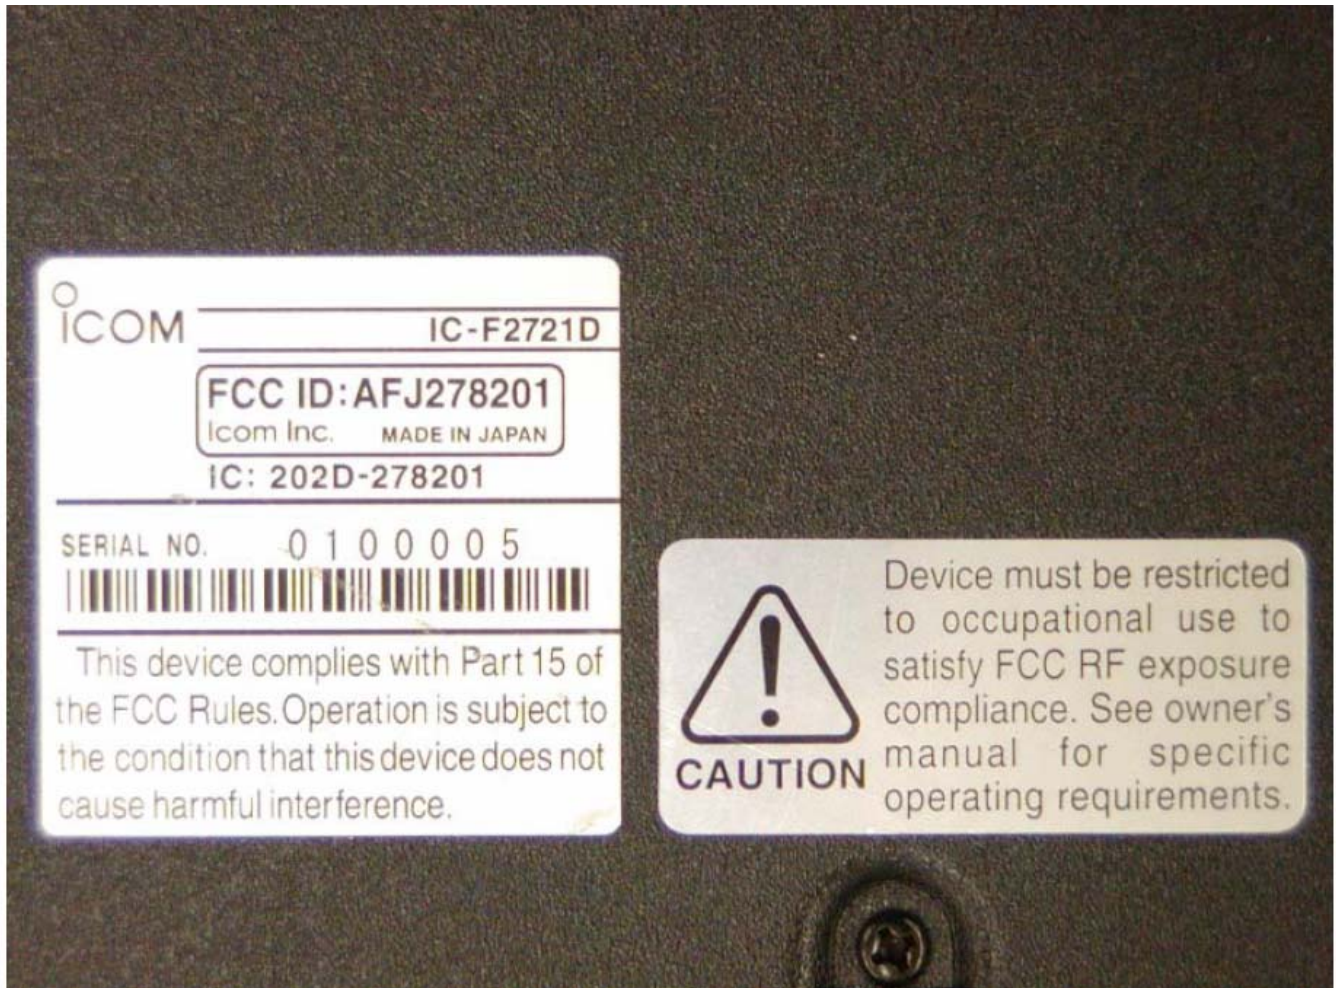

**ANNEX 2 – EXTERNAL EUT PHOTOS**

**ANNEX 2 – EXTERNAL EUT PHOTOS**

**ICOM Incorporated  
UHF Mobile Transceiver, Model: IC-F2721D  
FCC ID: AFJ278201, IC: 202D-278201**

**ANNEX 2 – EXTERNAL EUT PHOTOS**

**ANNEX 2 – EXTERNAL EUT PHOTOS**

**ICOM Incorporated  
UHF Mobile Transceiver, Model: IC-F2721D  
FCC ID: AFJ278201, IC: 202D-278201**

## ANNEX 2 – EXTERNAL EUT PHOTOS

ICOM Incorporated  
UHF Mobile Transceiver, Model: IC-F2721D  
FCC ID: AFJ278201, IC: 202D-278201

**ANNEX 2 – EXTERNAL EUT PHOTOS**

**ANNEX 2 – EXTERNAL EUT PHOTOS**

**ANNEX 2 – EXTERNAL EUT PHOTOS**