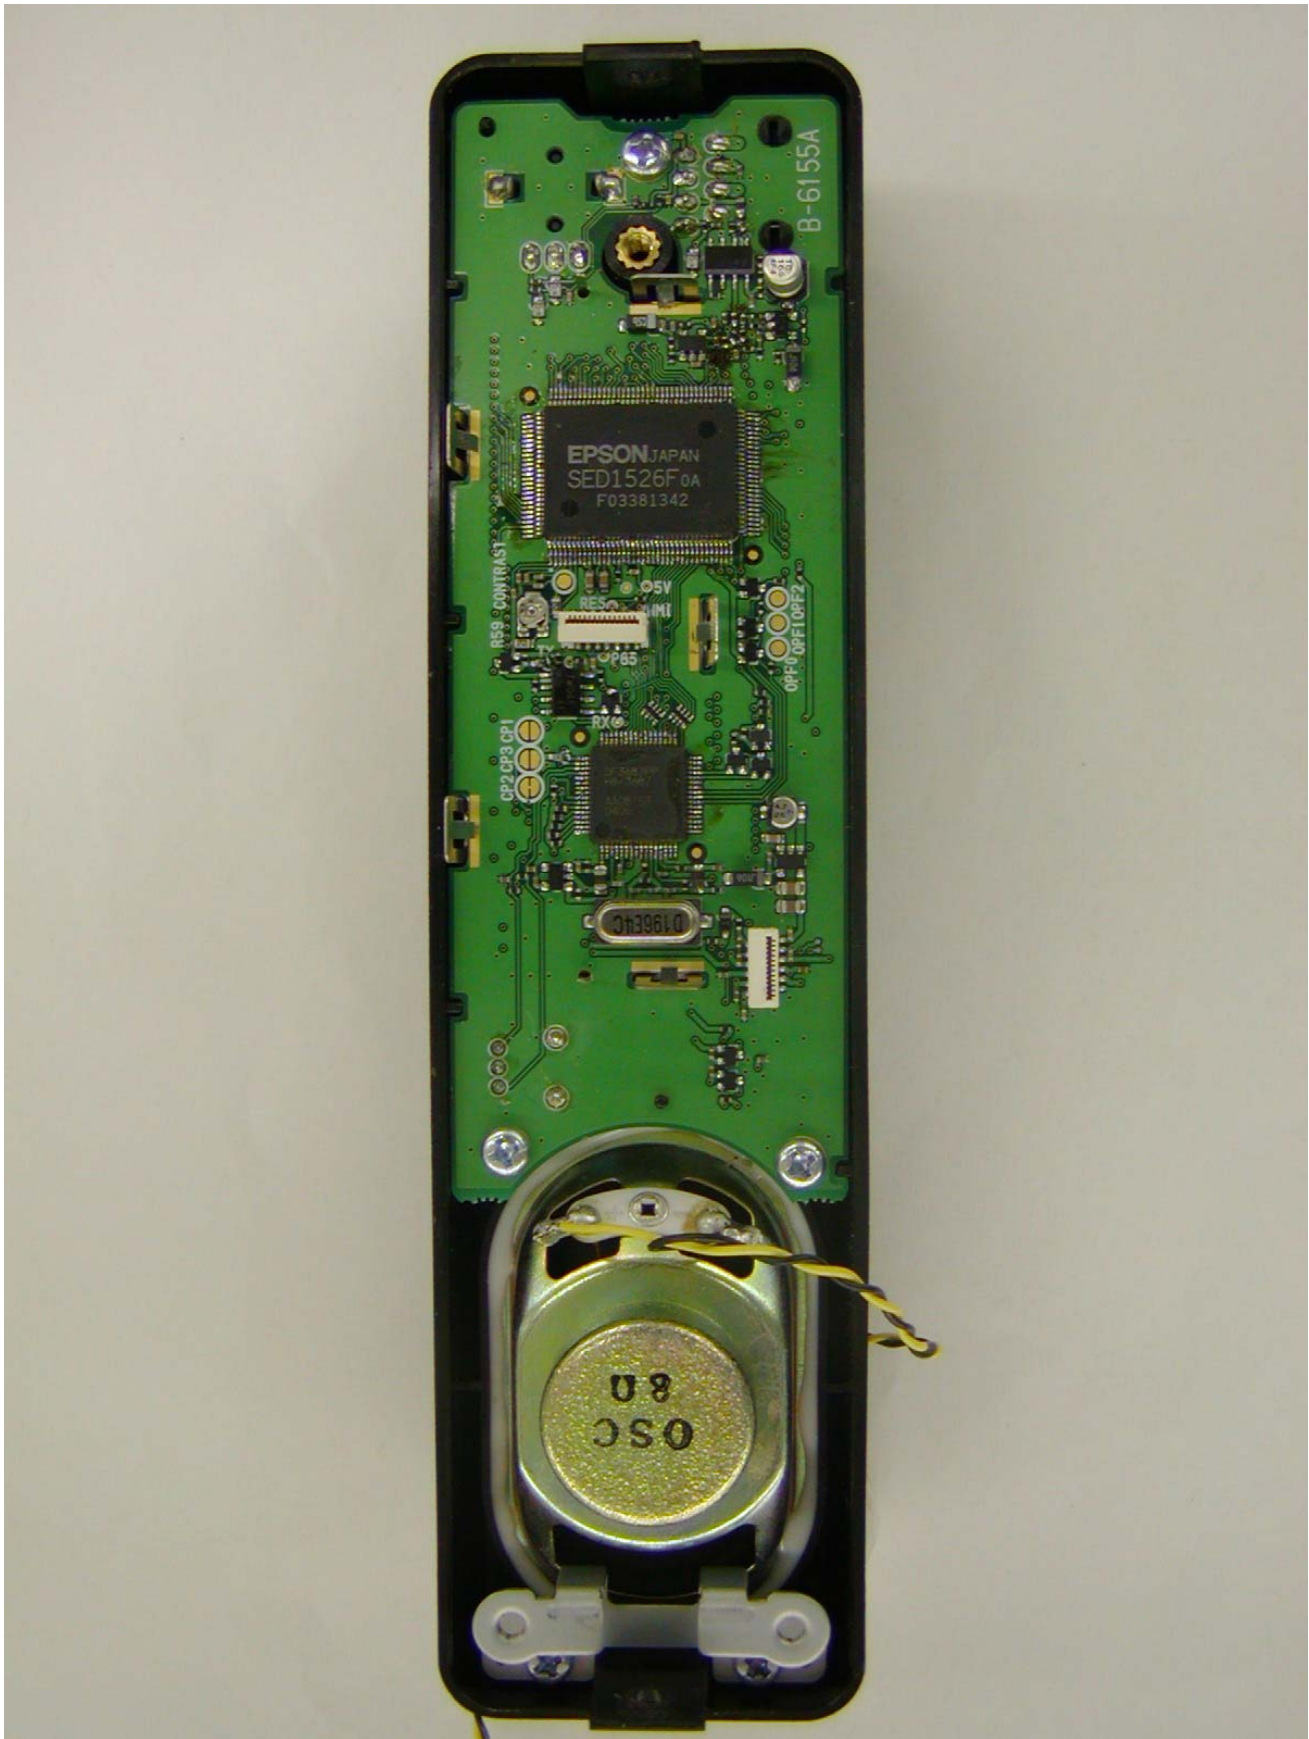

ANNEX 3 – INTERNAL EUT PHOTOS

**ICOM Incorporated
VHF Mobile Transceiver, Model IC-F1721D
FCC ID: AFJ278100**

ANNEX 3 – INTERNAL EUT PHOTOS

**ICOM Incorporated
VHF Mobile Transceiver, Model IC-F1721D
FCC ID: AFJ278100**

ANNEX 3 – INTERNAL EUT PHOTOS

ICOM Incorporated
VHF Mobile Transceiver, Model IC-F1721D
FCC ID: AFJ278100

ANNEX 3 – INTERNAL EUT PHOTOS

**ICOM Incorporated
VHF Mobile Transceiver, Model IC-F1721D
FCC ID: AFJ278100**

ANNEX 3 – INTERNAL EUT PHOTOS

**ICOM Incorporated
VHF Mobile Transceiver, Model IC-F1721D
FCC ID: AFJ278100**