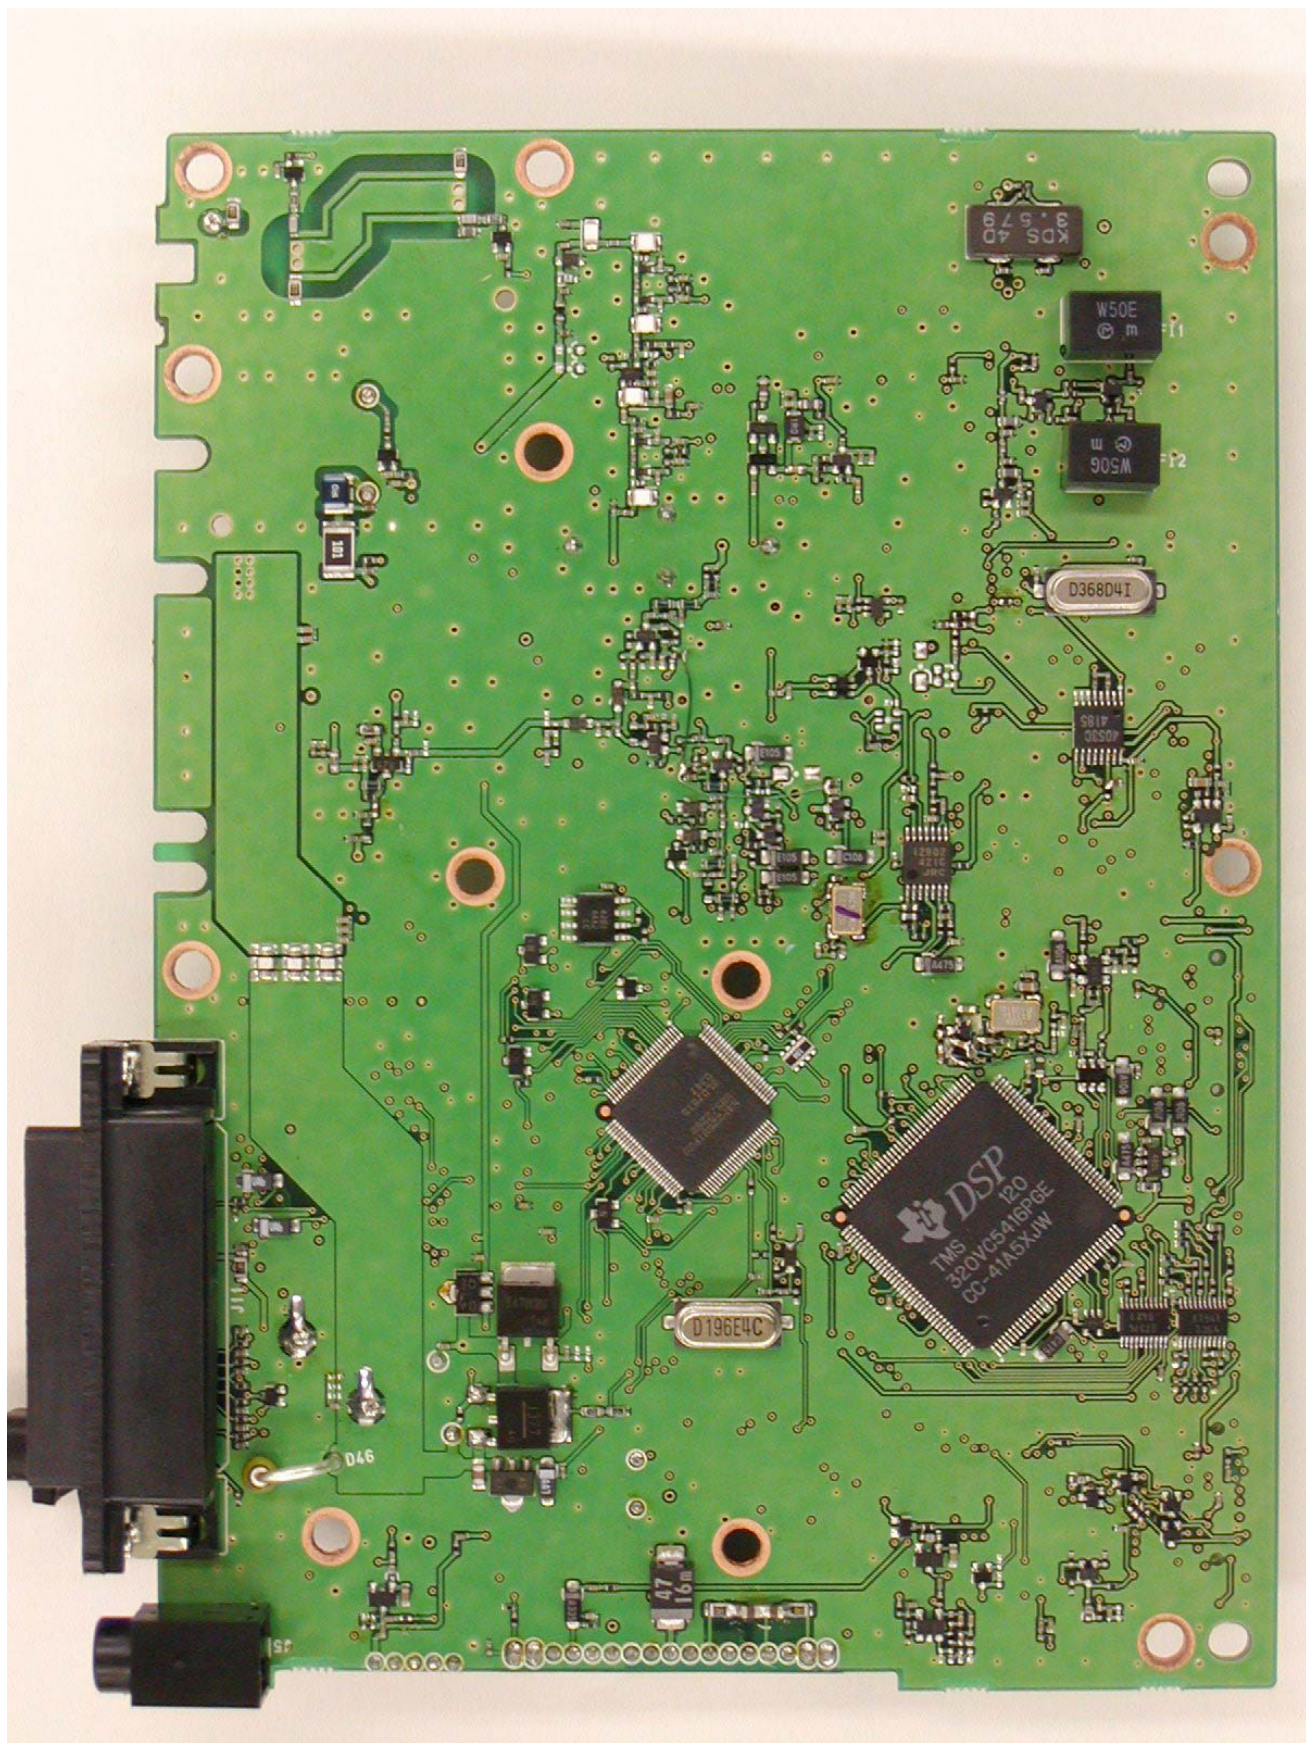

ANNEX 3 – INTERNAL EUT PHOTOS

**ICOM Incorporated
VHF Mobile Transceiver, Model IC-F1721D
FCC ID: AFJ278100**

ANNEX 3 – INTERNAL EUT PHOTOS

**ICOM Incorporated
VHF Mobile Transceiver, Model IC-F1721D
FCC ID: AFJ278100**

ANNEX 3 – INTERNAL EUT PHOTOS

ICOM Incorporated
VHF Mobile Transceiver, Model IC-F1721D
FCC ID: AFJ278100

ANNEX 3 – INTERNAL EUT PHOTOS

**ICOM Incorporated
VHF Mobile Transceiver, Model IC-F1721D
FCC ID: AFJ278100**