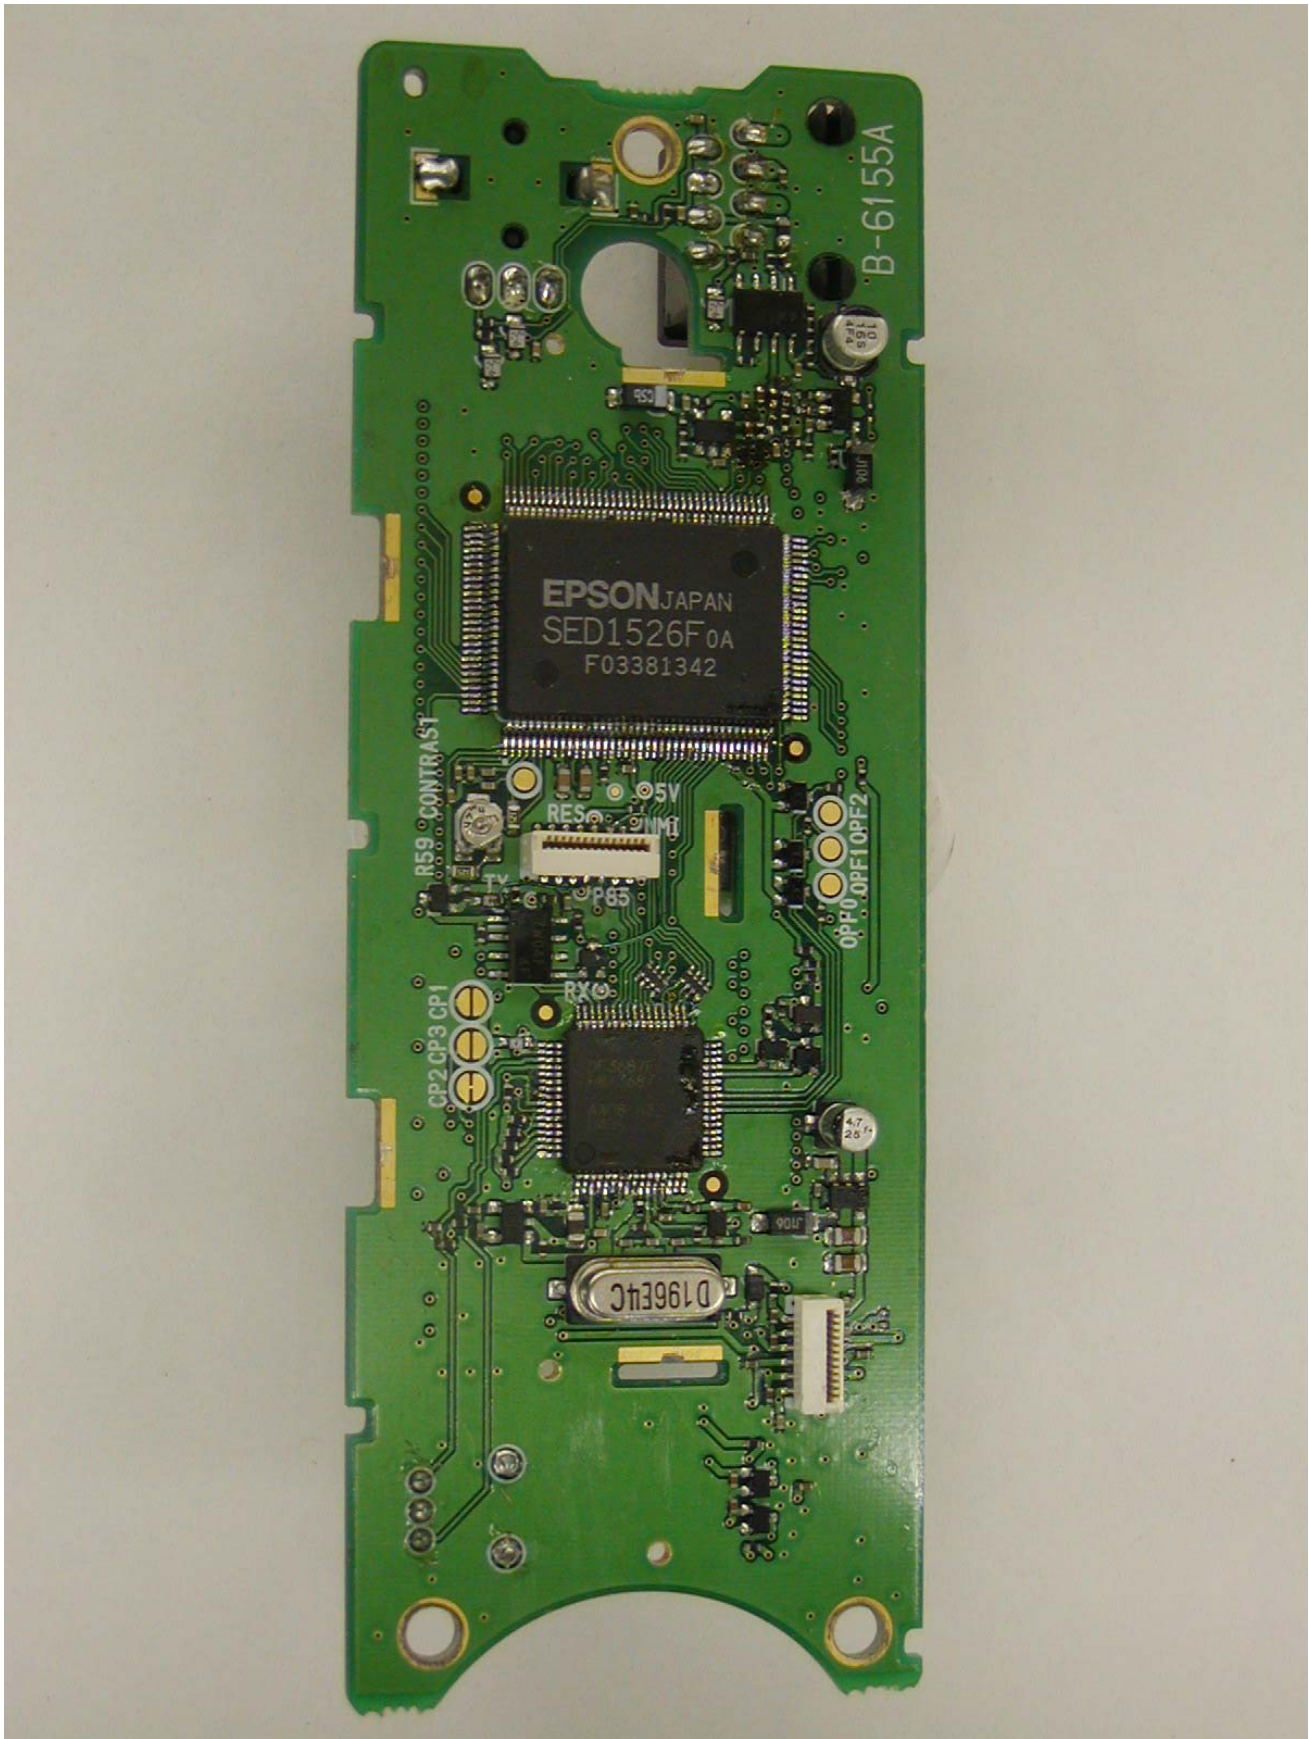

ANNEX 3 – INTERNAL EUT PHOTOS

**ICOM Incorporated
VHF Mobile Transceiver, Model IC-F1721D
FCC ID: AFJ278100**

ANNEX 3 – INTERNAL EUT PHOTOS

**ICOM Incorporated
VHF Mobile Transceiver, Model IC-F1721D
FCC ID: AFJ278100**

ANNEX 3 – INTERNAL EUT PHOTOS

ICOM Incorporated
VHF Mobile Transceiver, Model IC-F1721D
FCC ID: AFJ278100

ANNEX 3 – INTERNAL EUT PHOTOS

**ICOM Incorporated
VHF Mobile Transceiver, Model IC-F1721D
FCC ID: AFJ278100**

ANNEX 3 – INTERNAL EUT PHOTOS

**ICOM Incorporated
VHF Mobile Transceiver, Model IC-F1721D
FCC ID: AFJ278100**