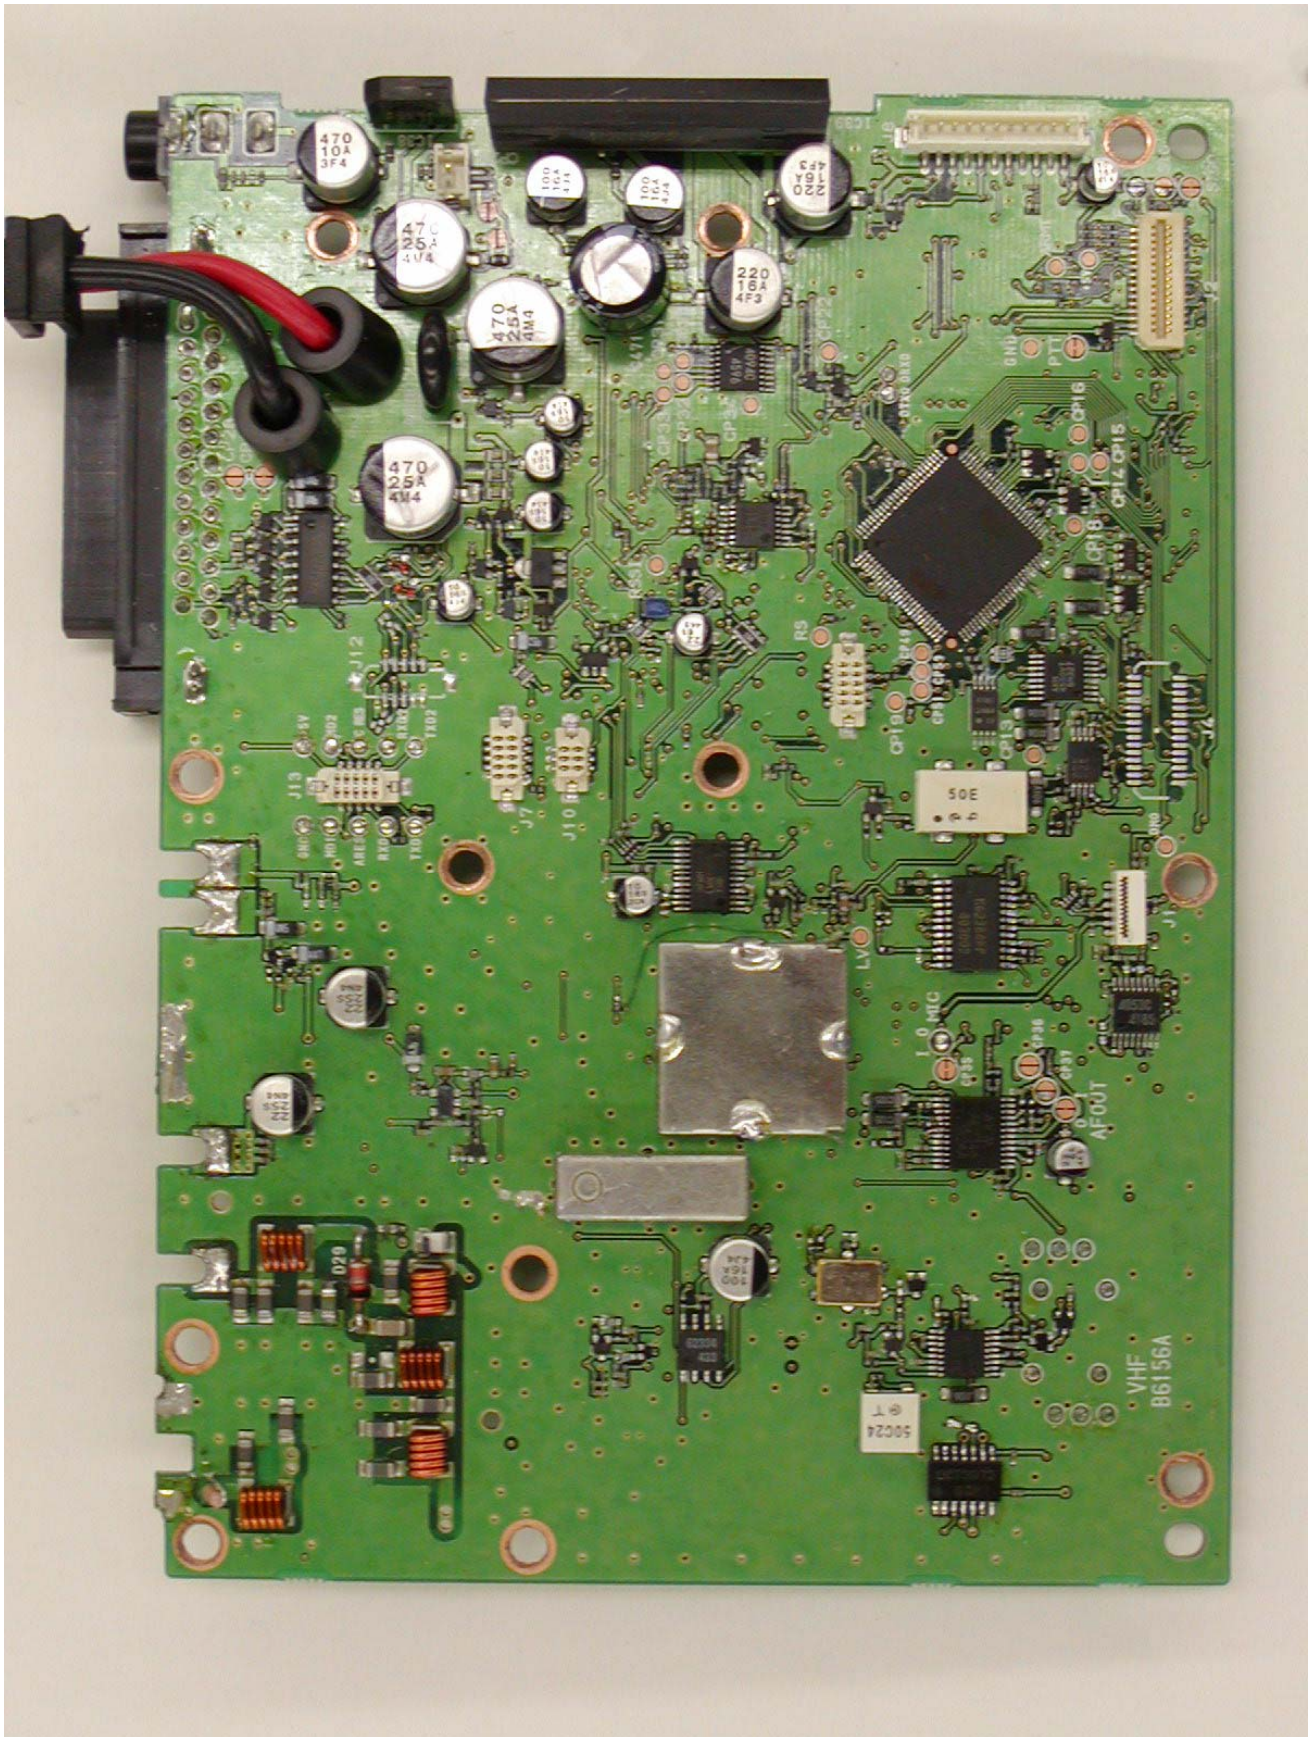

ANNEX 3 – INTERNAL EUT PHOTOS

**ICOM Incorporated
VHF Mobile Transceiver, Model IC-F1721D
FCC ID: AFJ278100**

ANNEX 3 – INTERNAL EUT PHOTOS

**ICOM Incorporated
VHF Mobile Transceiver, Model IC-F1721D
FCC ID: AFJ278100**

ANNEX 3 – INTERNAL EUT PHOTOS

ICOM Incorporated
VHF Mobile Transceiver, Model IC-F1721D
FCC ID: AFJ278100

ANNEX 3 – INTERNAL EUT PHOTOS

**ICOM Incorporated
VHF Mobile Transceiver, Model IC-F1721D
FCC ID: AFJ278100**