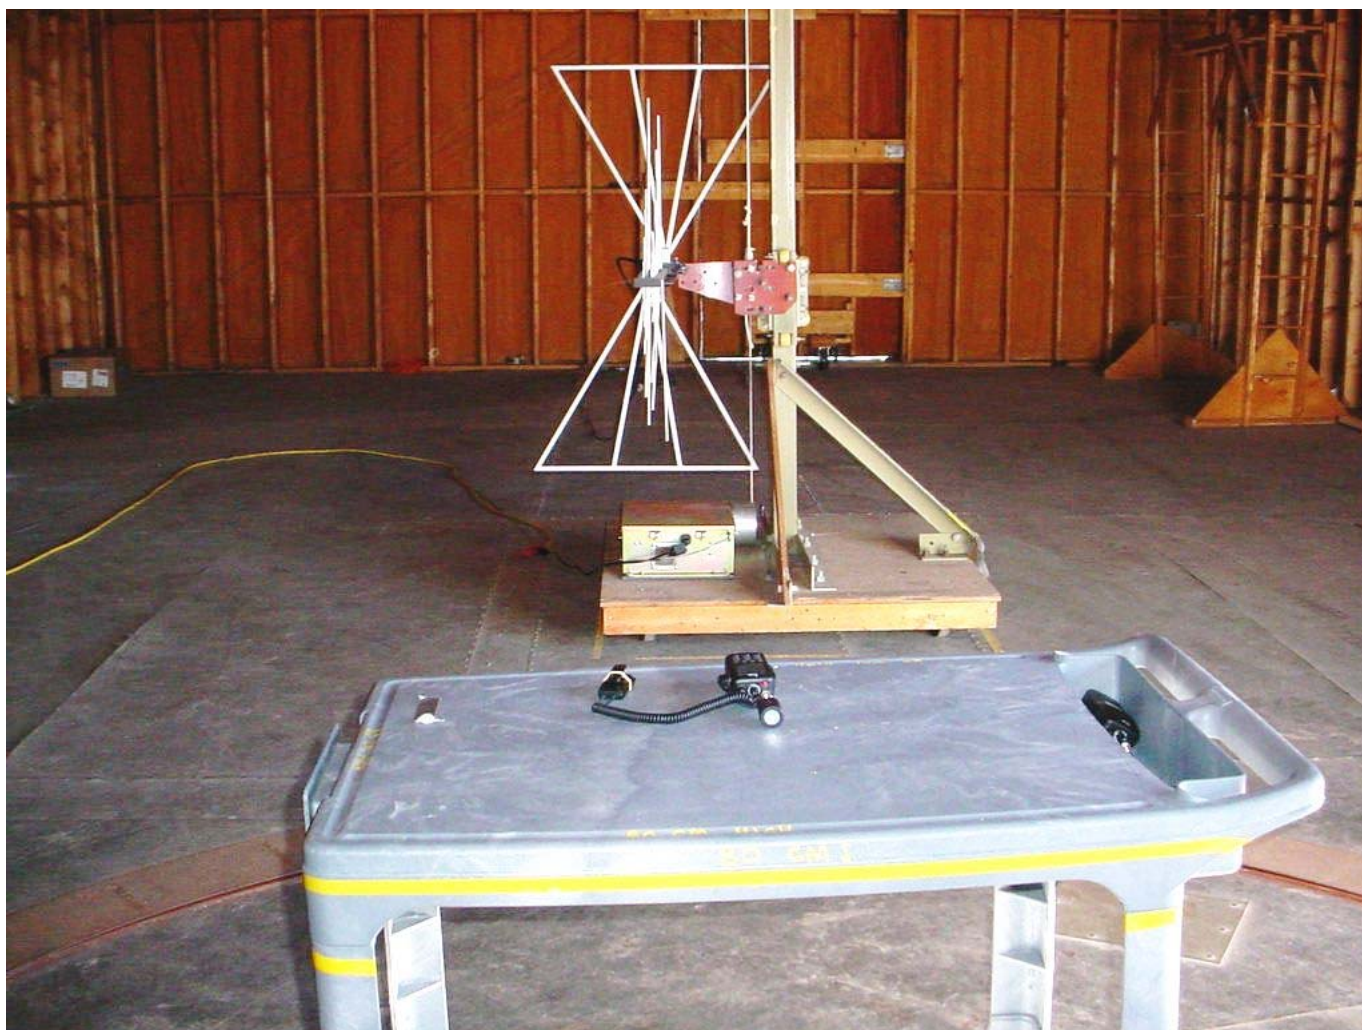

ANNEX 1 - TEST SETUP PHOTOS

**ICOM Incorporated
UHF Transceiver, Model IC-F43GT/GS
FCC ID: AFJ272103**

ANNEX 1 - TEST SETUP PHOTOS

**ICOM Incorporated
UHF Transceiver, Model IC-F43GT/GS
FCC ID: AFJ272103**