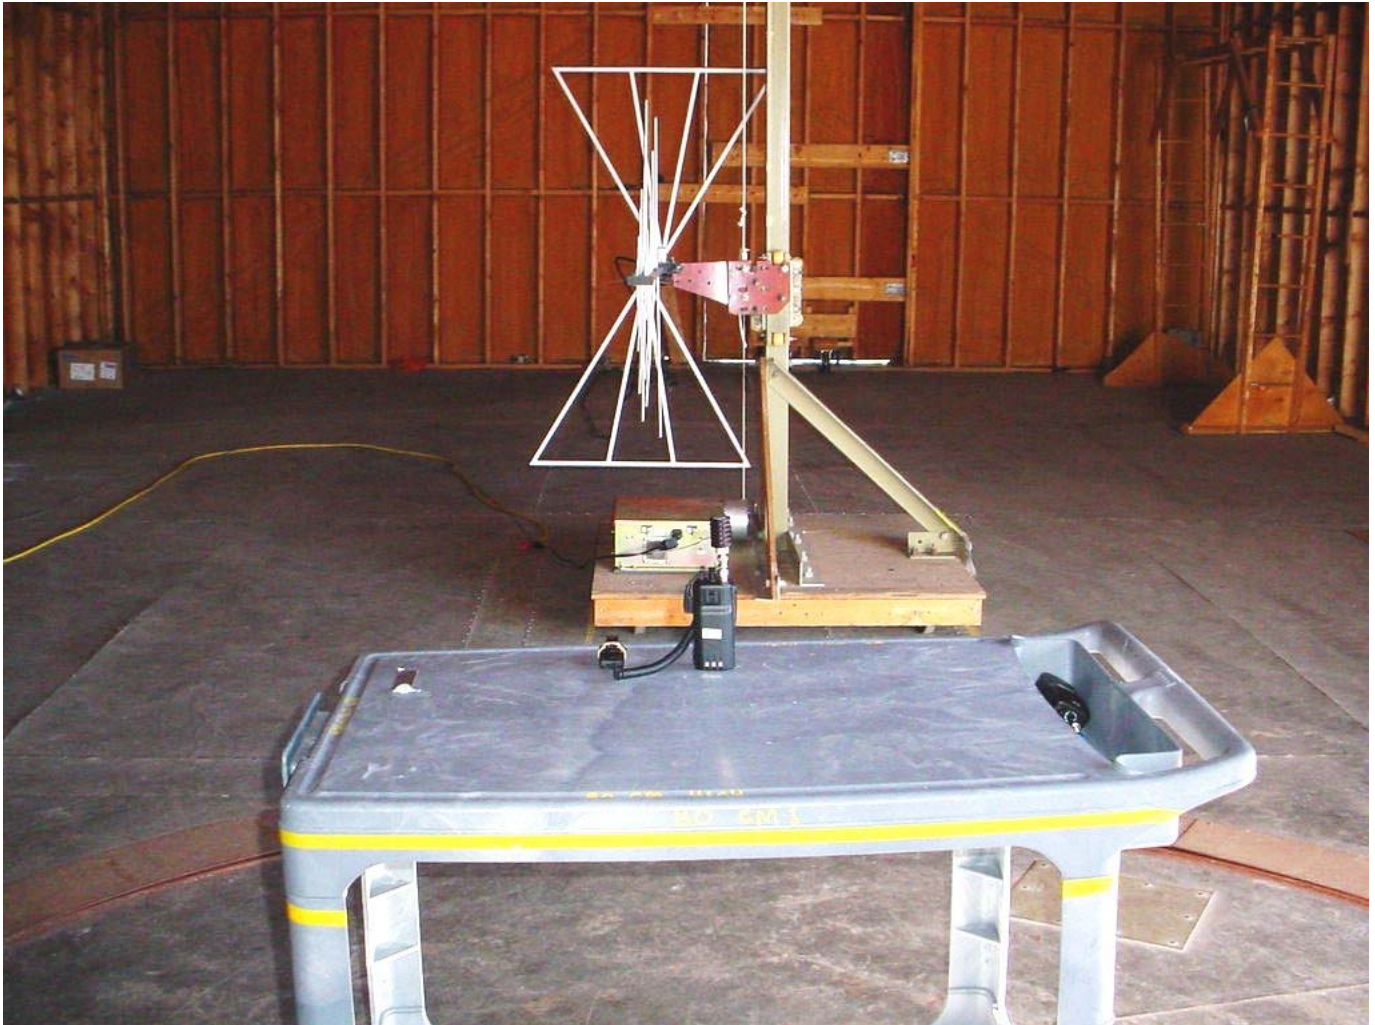

ANNEX 1 - TEST SETUP PHOTOS

**ICOM Incorporated
UHF Transceiver, Model IC-F43GT/GS
FCC ID: AFJ272103**

ANNEX 1 - TEST SETUP PHOTOS

**ICOM Incorporated
UHF Transceiver, Model IC-F43GT/GS
FCC ID: AFJ272103**