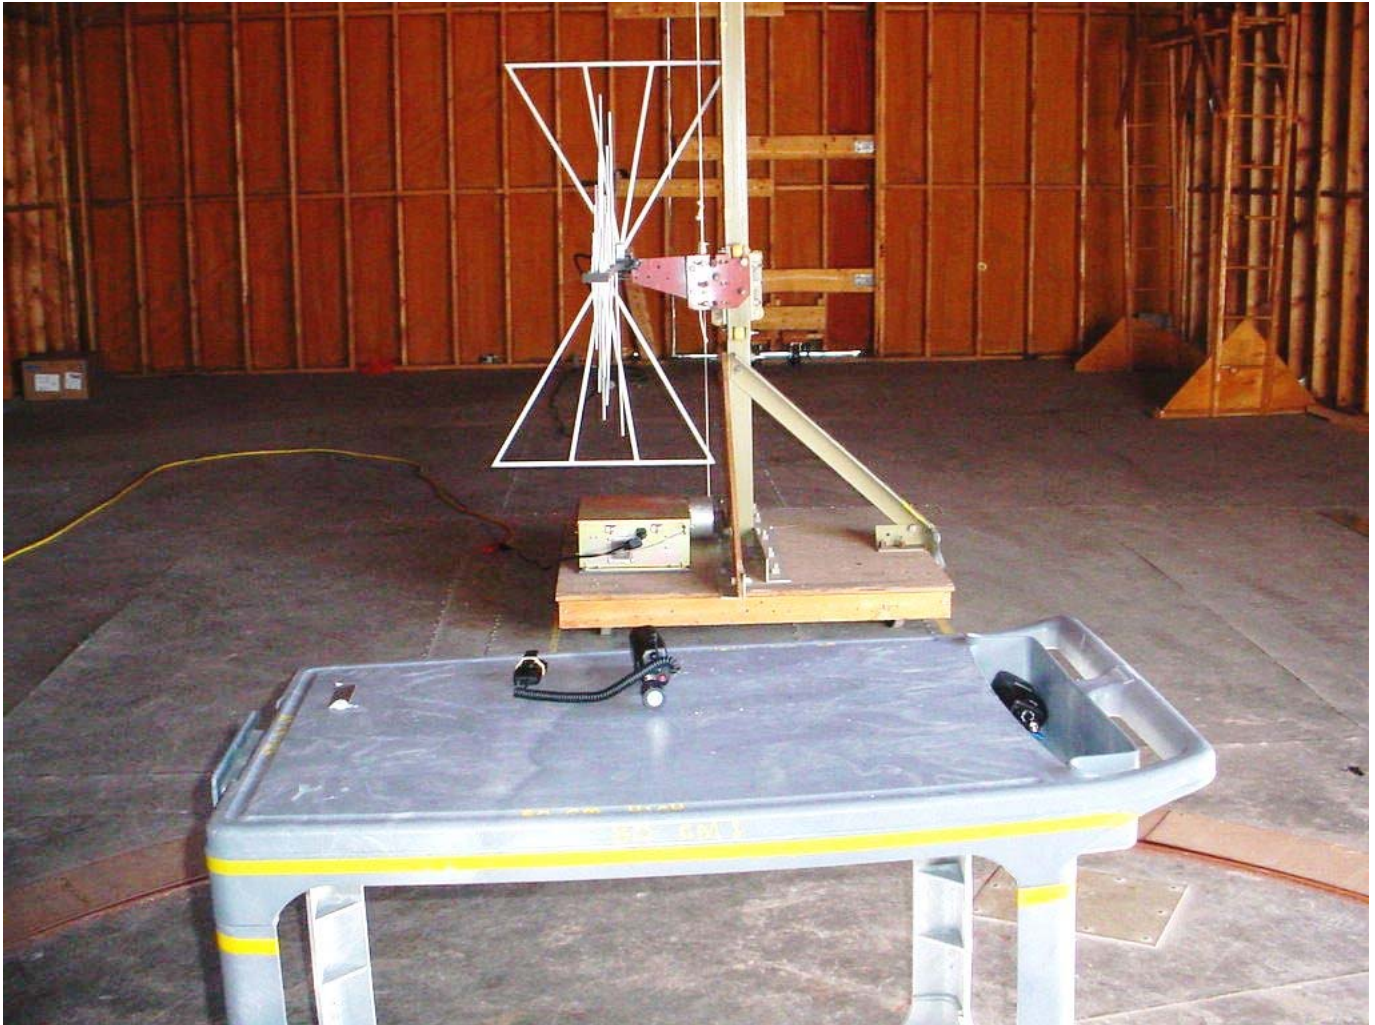

ANNEX 1 - TEST SETUP PHOTOS

**ICOM Incorporated
UHF Transceiver, Model IC-F43GT/GS
FCC ID: AFJ272103**

ANNEX 1 - TEST SETUP PHOTOS

**ICOM Incorporated
UHF Transceiver, Model IC-F43GT/GS
FCC ID: AFJ272103**