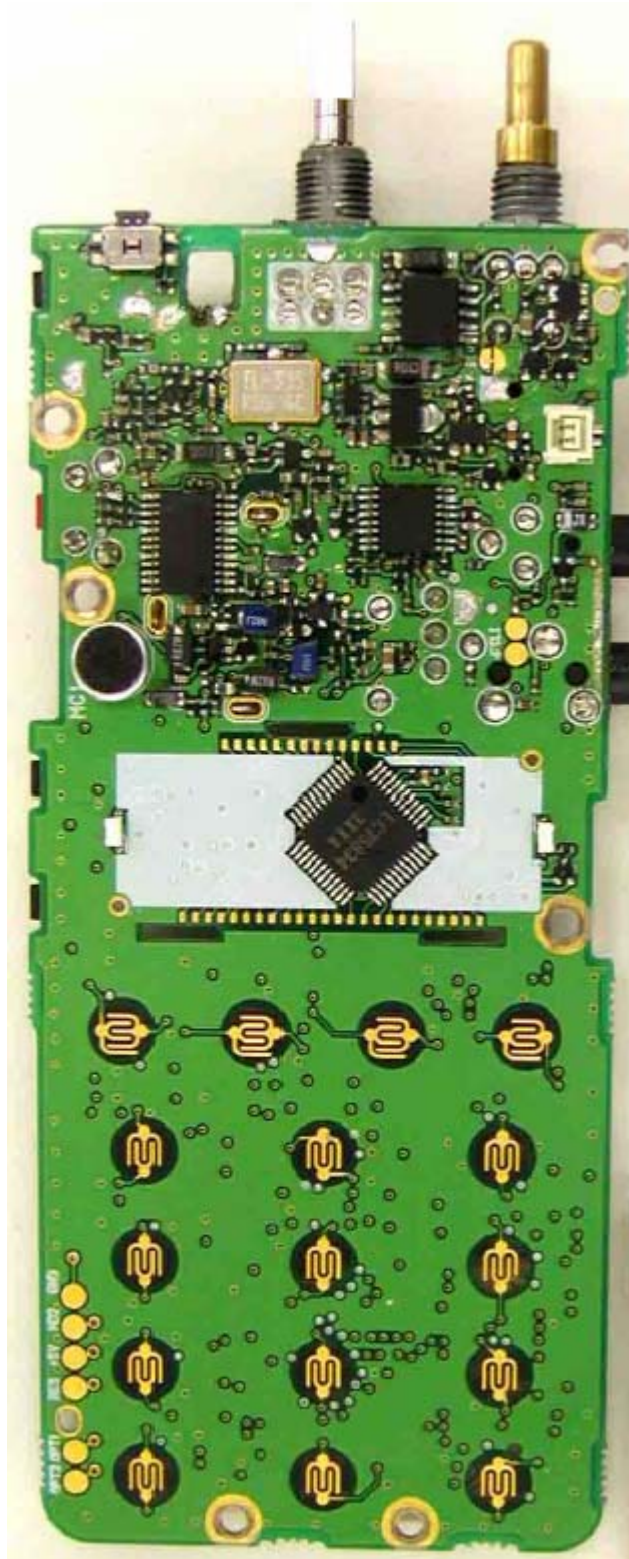

ANNEX 3 – INTERNAL EUT PHOTOS

ANNEX 3 – INTERNAL EUT PHOTOS

**ICOM Incorporated
UHF Transceiver, Model IC-F43GT-GS
FCC ID: AFJ272103**

ANNEX 3 – INTERNAL EUT PHOTOS

ICOM Incorporated
UHF Transceiver, Model IC-F43GT-GS
FCC ID: AFJ272103

ANNEX 3 – INTERNAL EUT PHOTOS

ANNEX 3 – INTERNAL EUT PHOTOS

ANNEX 3 – INTERNAL EUT PHOTOS

ANNEX 3 – INTERNAL EUT PHOTOS

ANNEX 3 – INTERNAL EUT PHOTOS

ANNEX 3 – INTERNAL EUT PHOTOS