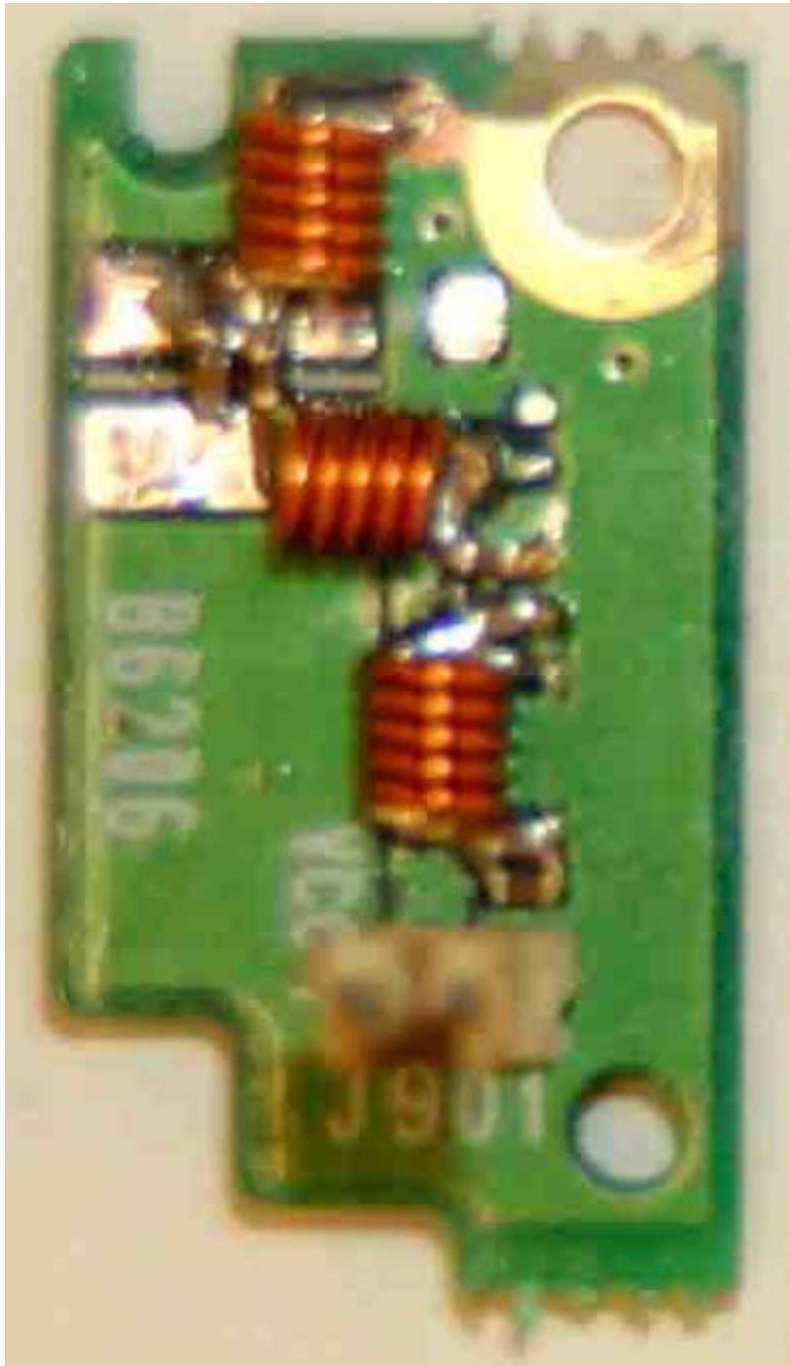

ANNEX 3 – INTERNAL EUT PHOTOS

ANNEX 3 – INTERNAL EUT PHOTOS

**ICOM Incorporated
UHF Transceiver, Model IC-F43GT-GS
FCC ID: AFJ272103**

ANNEX 3 – INTERNAL EUT PHOTOS

ICOM Incorporated
UHF Transceiver, Model IC-F43GT-GS
FCC ID: AFJ272103

ANNEX 3 – INTERNAL EUT PHOTOS

ANNEX 3 – INTERNAL EUT PHOTOS

ANNEX 3 – INTERNAL EUT PHOTOS

ANNEX 3 – INTERNAL EUT PHOTOS

ANNEX 3 – INTERNAL EUT PHOTOS

ANNEX 3 – INTERNAL EUT PHOTOS