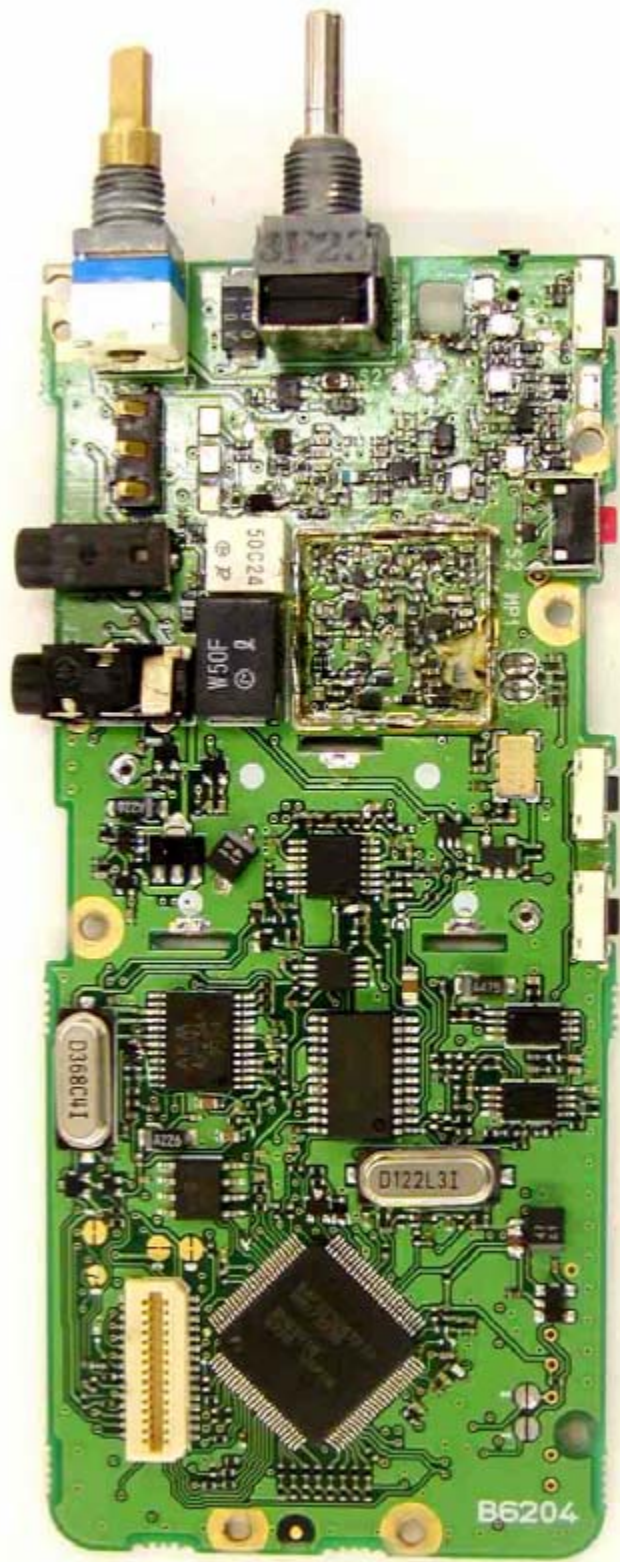

ANNEX 3 – INTERNAL EUT PHOTOS

ANNEX 3 – INTERNAL EUT PHOTOS

**ICOM Incorporated
UHF Transceiver, Model IC-F43GT-GS
FCC ID: AFJ272103**

ANNEX 3 – INTERNAL EUT PHOTOS

ICOM Incorporated
UHF Transceiver, Model IC-F43GT-GS
FCC ID: AFJ272103

ANNEX 3 – INTERNAL EUT PHOTOS

ANNEX 3 – INTERNAL EUT PHOTOS

ANNEX 3 – INTERNAL EUT PHOTOS

ANNEX 3 – INTERNAL EUT PHOTOS

ANNEX 3 – INTERNAL EUT PHOTOS

ANNEX 3 – INTERNAL EUT PHOTOS