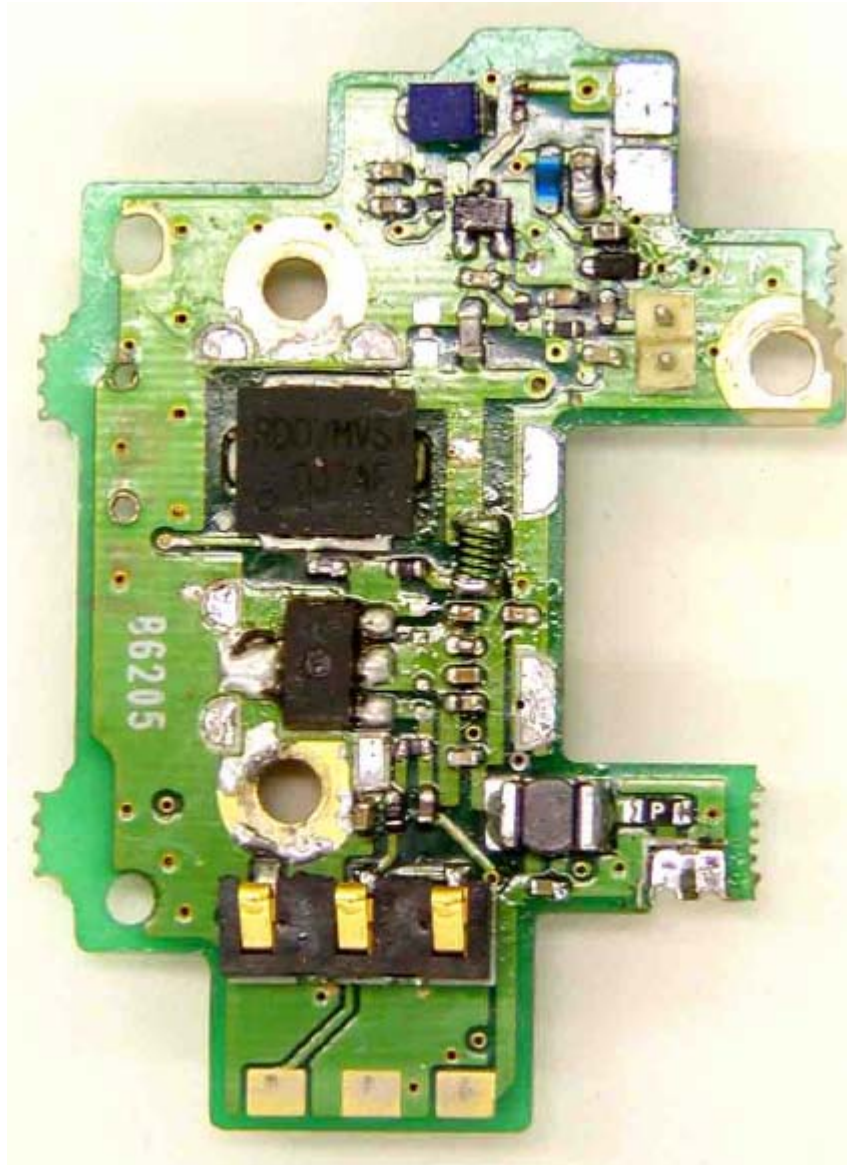

ANNEX 3 – INTERNAL EUT PHOTOS

ANNEX 3 – INTERNAL EUT PHOTOS

**ICOM Incorporated
UHF Transceiver, Model IC-F43GT-GS
FCC ID: AFJ272103**

ANNEX 3 – INTERNAL EUT PHOTOS

ICOM Incorporated
UHF Transceiver, Model IC-F43GT-GS
FCC ID: AFJ272103

ANNEX 3 – INTERNAL EUT PHOTOS

ANNEX 3 – INTERNAL EUT PHOTOS

ANNEX 3 – INTERNAL EUT PHOTOS

ANNEX 3 – INTERNAL EUT PHOTOS

ANNEX 3 – INTERNAL EUT PHOTOS

ANNEX 3 – INTERNAL EUT PHOTOS