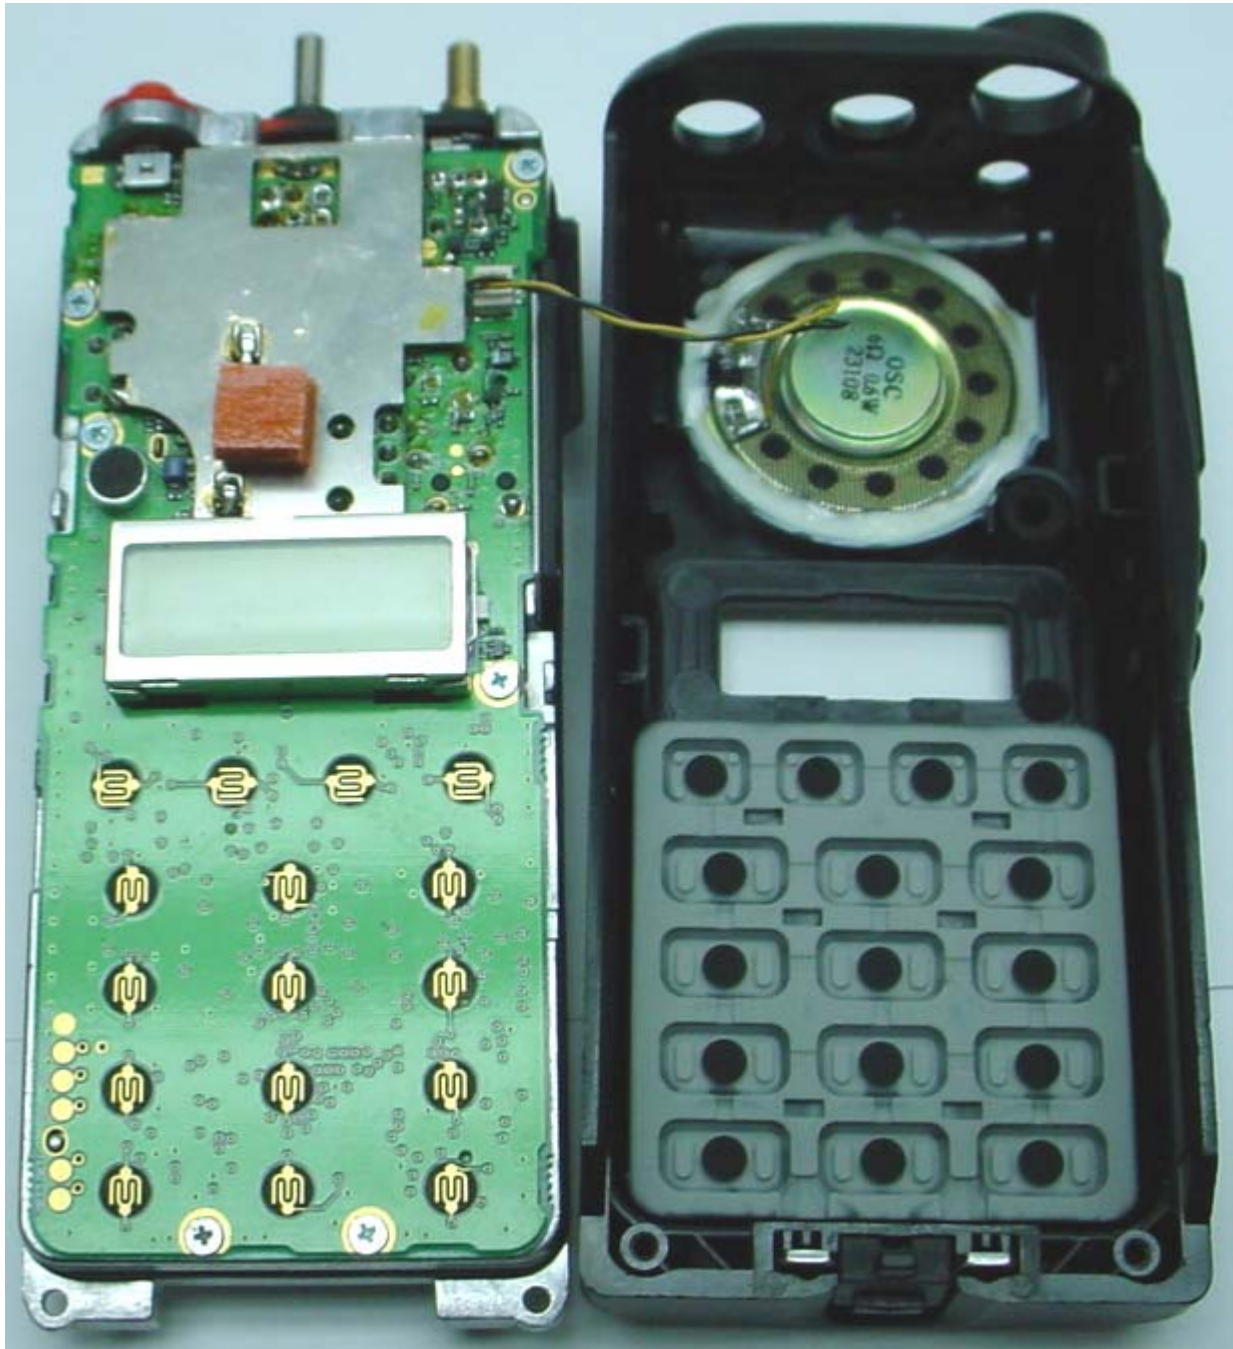

ANNEX 3 – INTERNAL EUT PHOTOS

ICOM Incorporated
UHF Trunked Radio, Model IC-F43TR
FCC ID: AFJ272102

ANNEX 3 – INTERNAL EUT PHOTOS

ANNEX 3 – INTERNAL EUT PHOTOS

ANNEX 3 – INTERNAL EUT PHOTOS

ANNEX 3 – INTERNAL EUT PHOTOS

ANNEX 3 – INTERNAL EUT PHOTOS

ANNEX 3 – INTERNAL EUT PHOTOS

ANNEX 3 – INTERNAL EUT PHOTOS

ANNEX 3 – INTERNAL EUT PHOTOS

ANNEX 3 – INTERNAL EUT PHOTOS

ANNEX 3 – INTERNAL EUT PHOTOS

ANNEX 3 – INTERNAL EUT PHOTOS