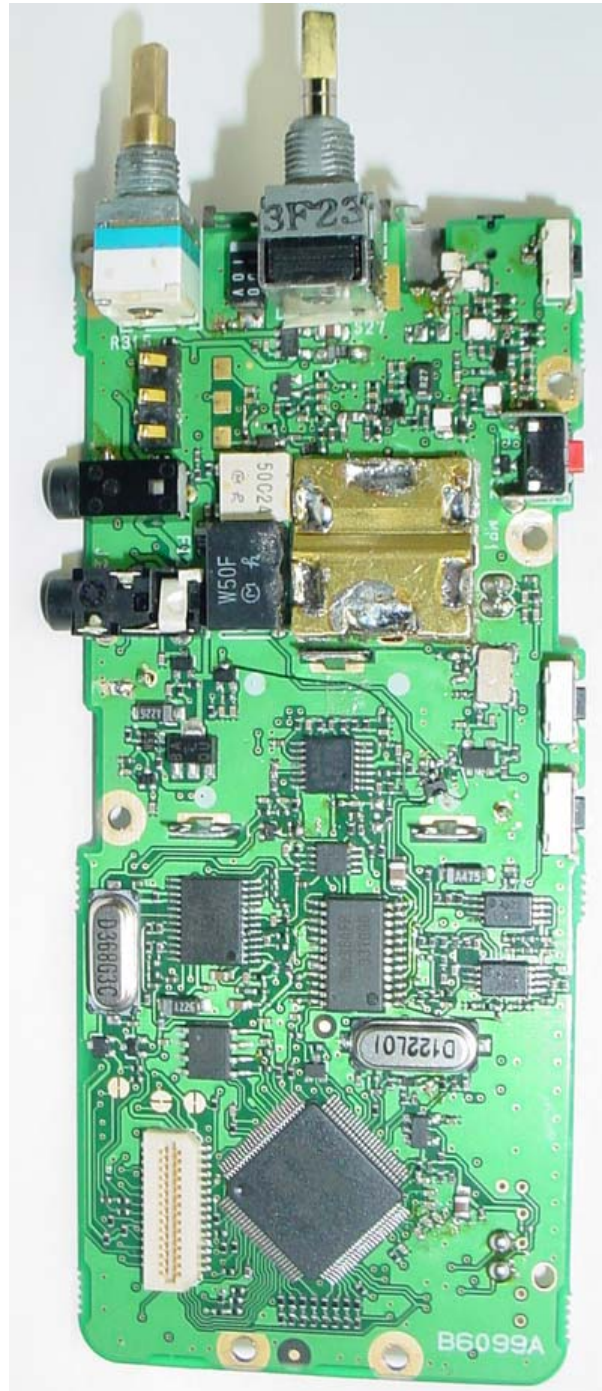

ANNEX 3 – INTERNAL EUT PHOTOS

ICOM Incorporated
UHF Trunked Radio, Model IC-F43TR
FCC ID: AFJ272102

ANNEX 3 – INTERNAL EUT PHOTOS

ANNEX 3 – INTERNAL EUT PHOTOS

ANNEX 3 – INTERNAL EUT PHOTOS

ANNEX 3 – INTERNAL EUT PHOTOS

ANNEX 3 – INTERNAL EUT PHOTOS

ANNEX 3 – INTERNAL EUT PHOTOS

ANNEX 3 – INTERNAL EUT PHOTOS

ANNEX 3 – INTERNAL EUT PHOTOS

ANNEX 3 – INTERNAL EUT PHOTOS

ANNEX 3 – INTERNAL EUT PHOTOS

ANNEX 3 – INTERNAL EUT PHOTOS