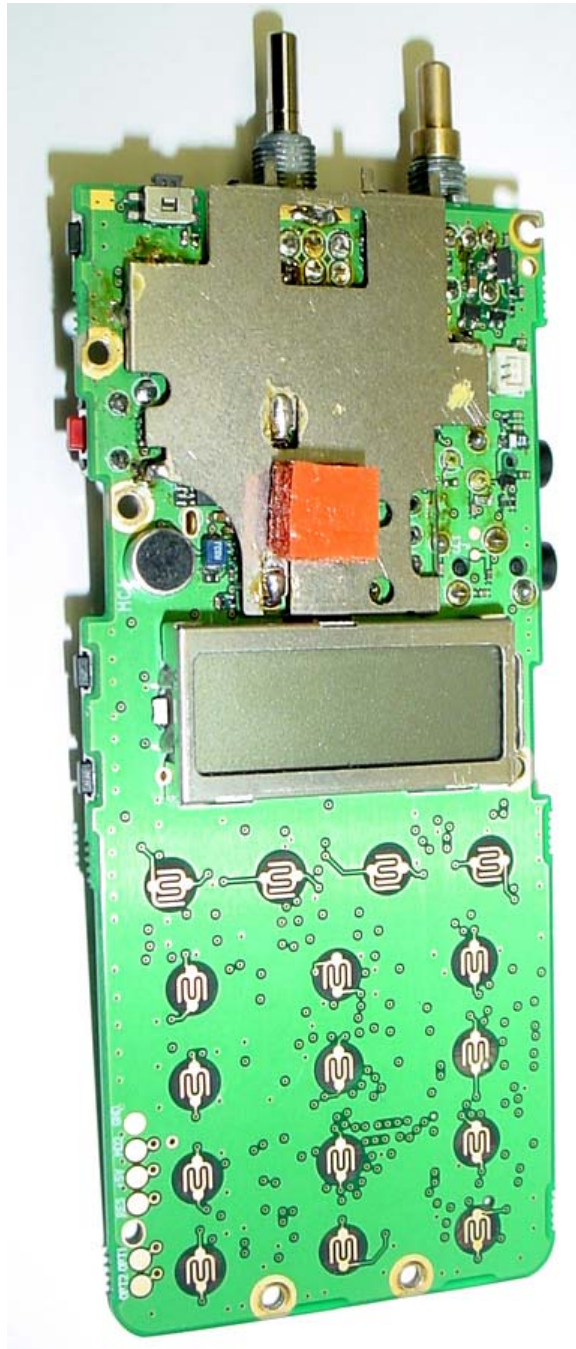

ANNEX 3 – INTERNAL EUT PHOTOS

ICOM Incorporated
UHF Trunked Radio, Model IC-F43TR
FCC ID: AFJ272102

ANNEX 3 – INTERNAL EUT PHOTOS

ANNEX 3 – INTERNAL EUT PHOTOS

ANNEX 3 – INTERNAL EUT PHOTOS

ANNEX 3 – INTERNAL EUT PHOTOS

ANNEX 3 – INTERNAL EUT PHOTOS

ANNEX 3 – INTERNAL EUT PHOTOS

ANNEX 3 – INTERNAL EUT PHOTOS

ANNEX 3 – INTERNAL EUT PHOTOS

ANNEX 3 – INTERNAL EUT PHOTOS

ANNEX 3 – INTERNAL EUT PHOTOS

ANNEX 3 – INTERNAL EUT PHOTOS