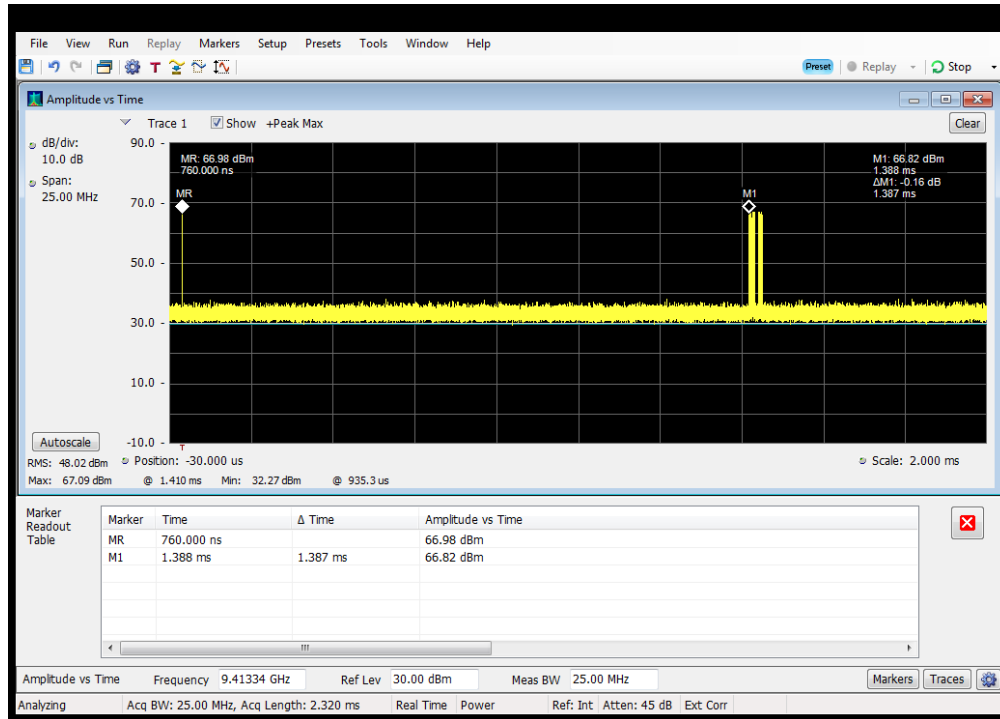

Annex A

Modulation

Modulation 0.125 NM_PRR 458.9 us_p20a0013

Modulation 0.125 NM_PW 180 ns_p20a0013

Modulation 3 NM_PRR 690.2 us_p20a0013

Modulation 3 NM_PW 460 ns_p20a0013

Modulation 36 NM_PRR 1387 us_p20a0013

Modulation 36 NM_PW 1040 us_p20a0013