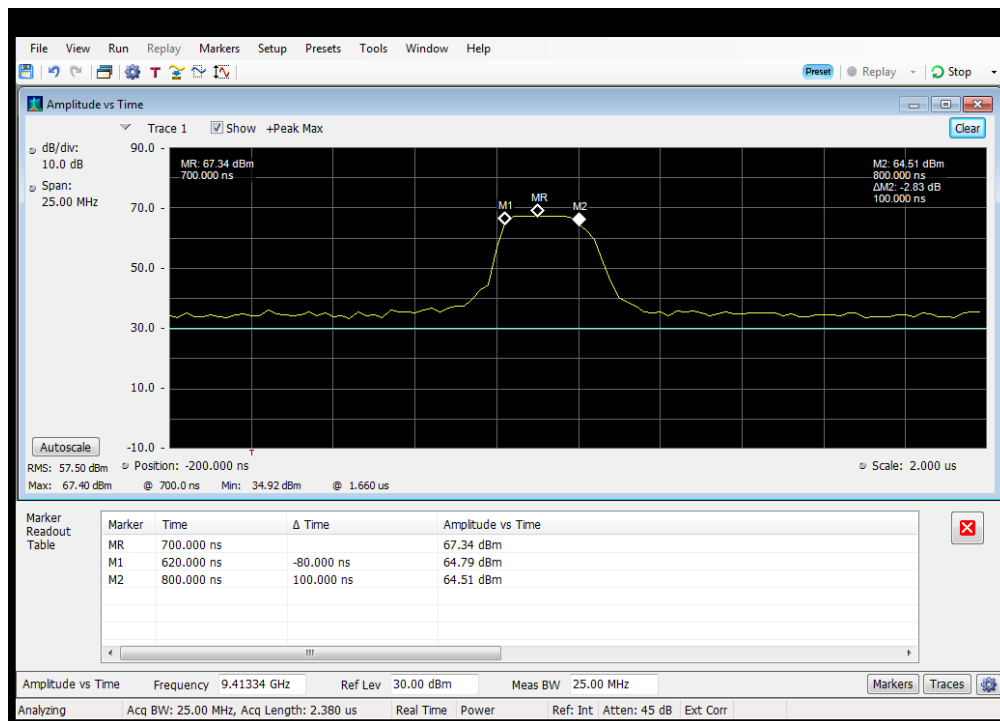

Annex A

Modulation

Modulation 0.125 NM_PRR 458.9 us_p20a0013

Modulation 0.125 NM_PW 180 ns_p20a0013

Modulation 3 NM_PRR 690.2 us_p20a0013

Modulation 3 NM_PW 460 ns_p20a0013

Modulation 36 NM_PRR 1387 us_p20a0013

Modulation 36 NM_PW 1040 us_p20a0013