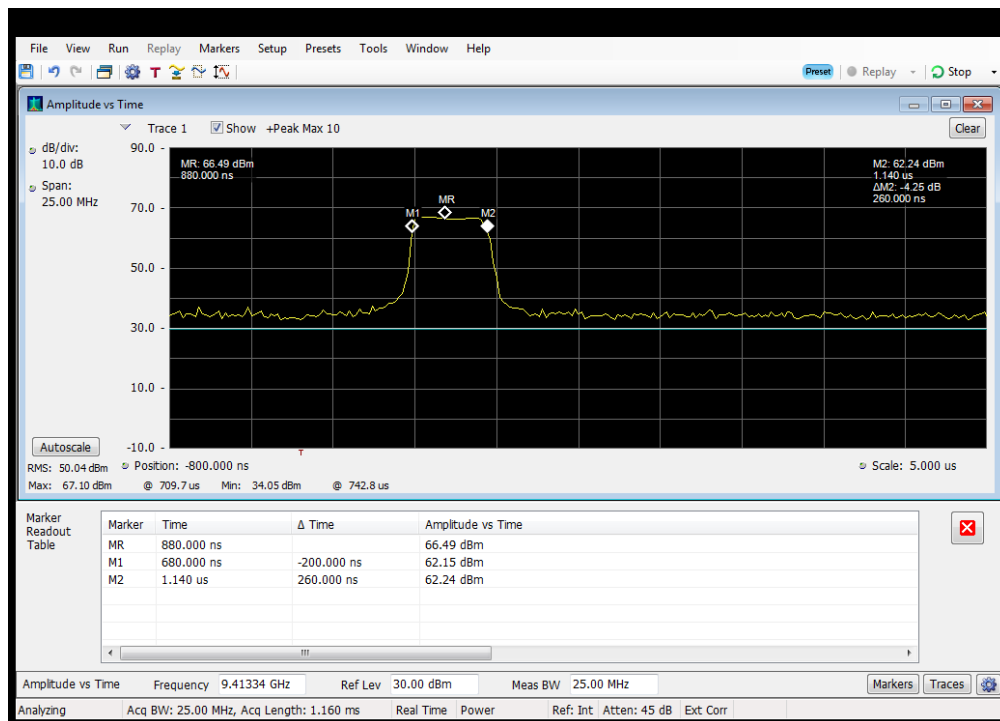

Annex A

Modulation

Modulation 0.125 NM_PRR 458.9 us_p20a0013

Modulation 0.125 NM_PW 180 ns_p20a0013

Modulation 3 NM_PRR 690.2 us_p20a0013

Modulation 3 NM_PW 460 ns_p20a0013

Modulation 36 NM_PRR 1387 us_p20a0013

Modulation 36 NM_PW 1040 us_p20a0013