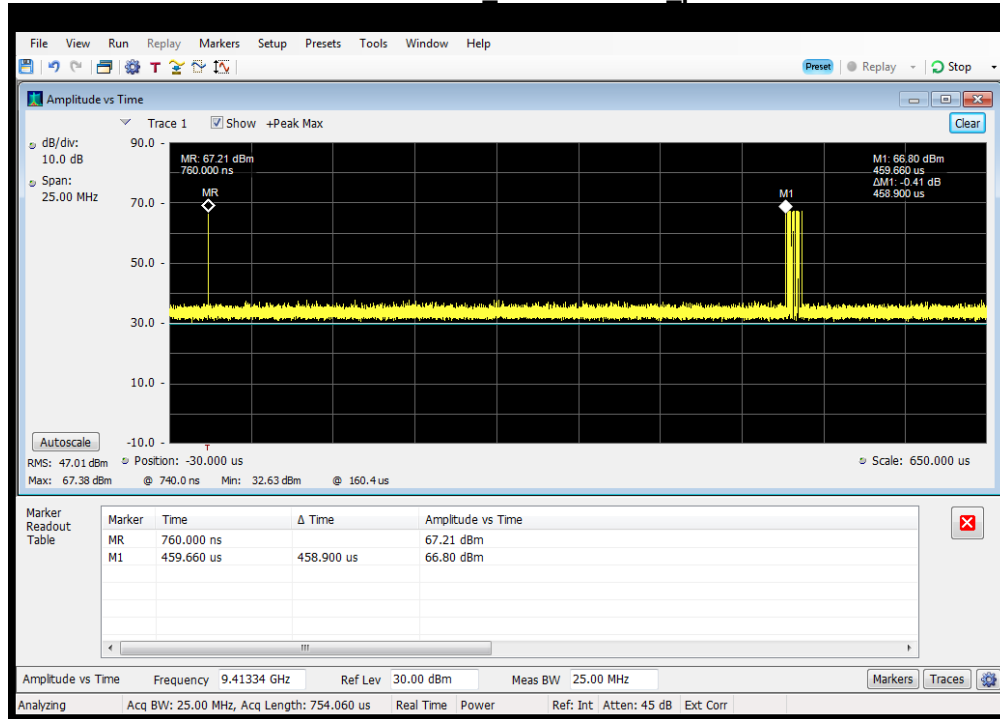

Annex A

Modulation

Modulation 0.125 NM_PRR 458.9 us_p20a0013

Modulation 0.125 NM_PW 180 ns_p20a0013

Modulation 3 NM_PRR 690.2 us_p20a0013

Modulation 3 NM_PW 460 ns_p20a0013

Modulation 36 NM_PRR 1387 us_p20a0013

Modulation 36 NM_PW 1040 us_p20a0013