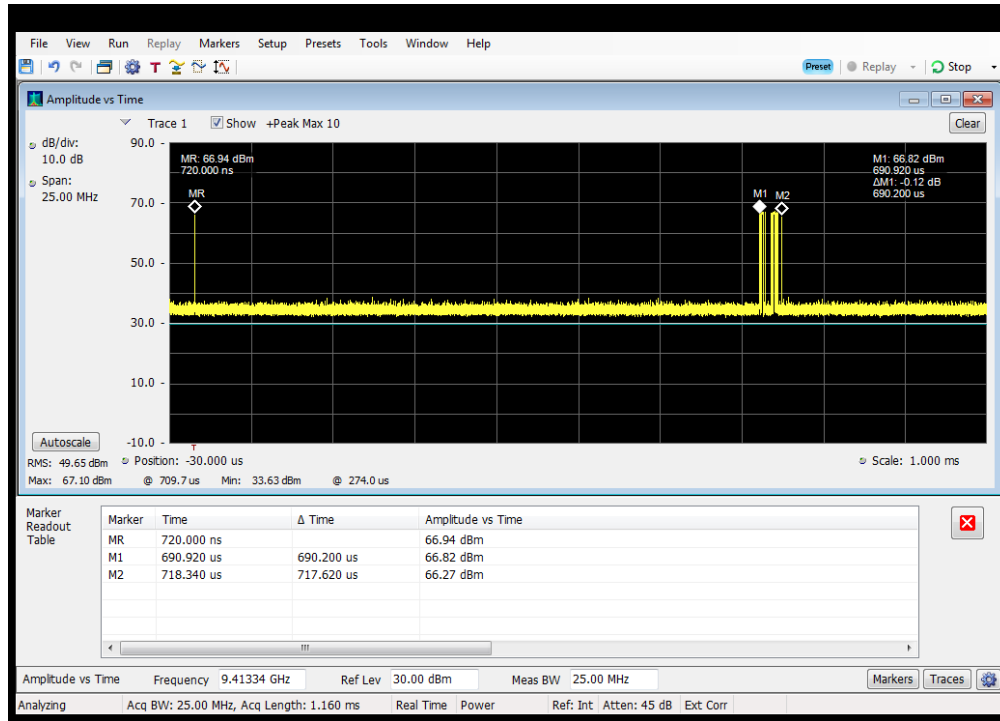

Annex A

Modulation

Modulation 0.125 NM_PRR 458.9 us_p20a0013

Modulation 0.125 NM_PW 180 ns_p20a0013

Modulation 3 NM_PRR 690.2 us_p20a0013

Modulation 3 NM_PW 460 ns_p20a0013

Modulation 36 NM_PRR 1387 us_p20a0013

Modulation 36 NM_PW 1040 us_p20a0013