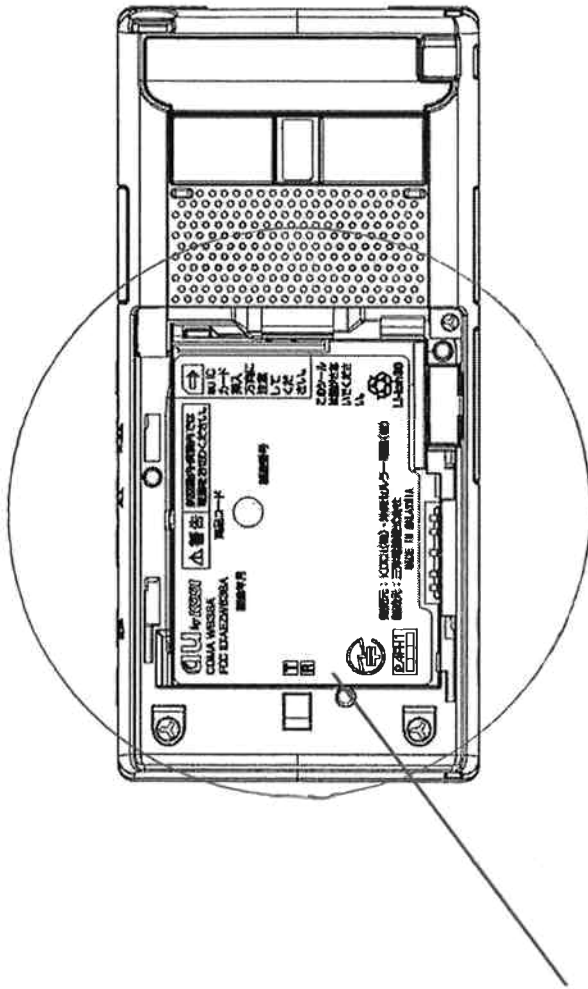

# Drawing of the label location

45.4mm

35.7mm

<Note on FCC ID>

As the box contains the handset without battery/battery cover installed, the FCC ID printed on the rating label affixed to the opening on the back of the handset will be easily visible.