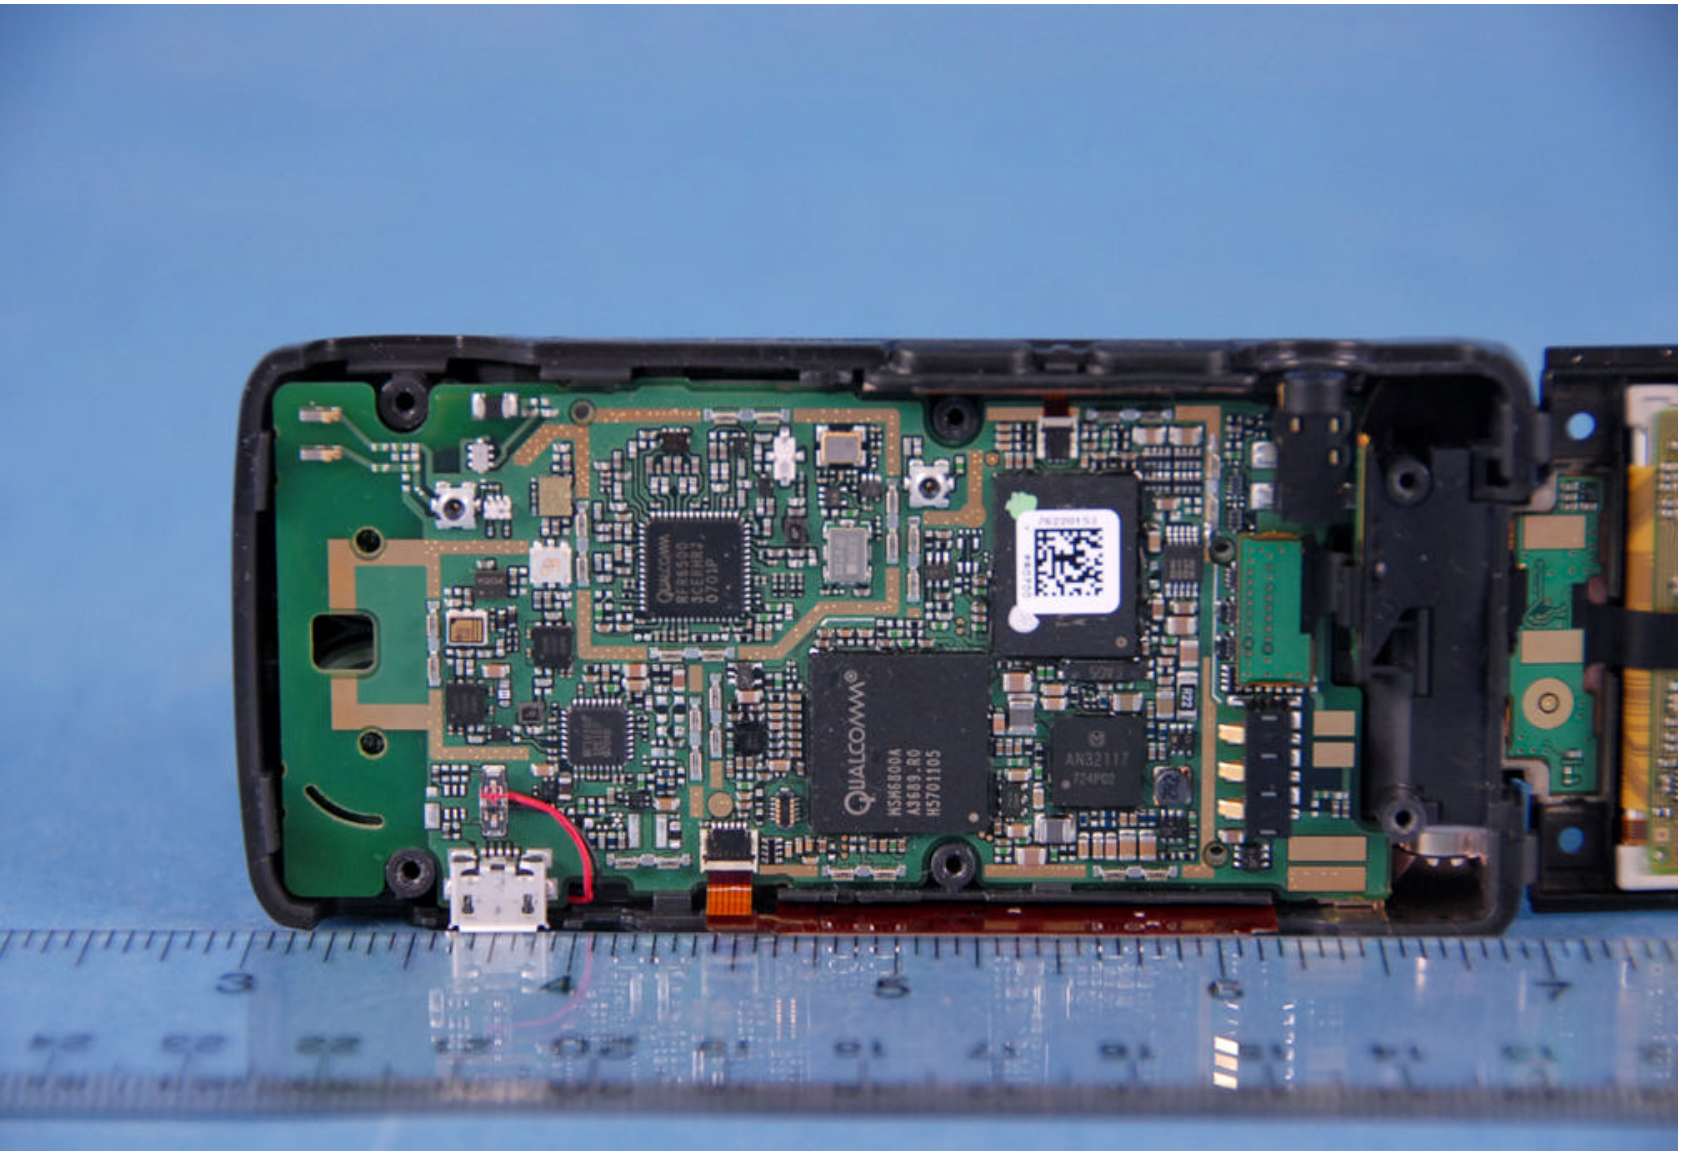

 <b>PCTEST</b> Computer Forensic Lab	Sanyo FCC ID: AEZSCP-PRO700	EUT Photographs
© 2007 PCTEST Lab.	Cellular/PCS CDMA Phone with Bluetooth and EVDO	Model: PRO700

 <b>PCTEST</b> Computer Windows Lab	Sanyo FCC ID : AEZSCP-PRO700	EUT Photographs
© 2007 PCTEST Lab.	Cellular/PCS CDMA Phone with Bluetooth and EVDO	Model : PRO700

 <b>PCTEST</b> Computer Forensic Lab.	Sanyo FCC ID: AEZSCP-PRO700	EUT Photographs
© 2007 PCTEST Lab.	Cellular/PCS CDMA Phone with Bluetooth and EVDO	Model: PRO700

 PCTEST Competitive Wireless Lab	Sanyo FCC ID: AEZSCP-PRO700	EUT Photographs
© 2007 PCTEST Lab.	Cellular/PCS CDMA Phone with Bluetooth and EVDO	Model: PRO700

 <b>PCTEST</b> Computer Forensic Lab	Sanyo FCC ID: AEZSCP-PRO700	EUT Photographs
© 2007 PCTEST Lab.	Cellular/PCS CDMA Phone with Bluetooth and EVDO	Model: PRO700

 <b>PCTEST</b> Computer Forensic Lab	Sanyo FCC ID: AEZSCP-PRO700	EUT Photographs
© 2007 PCTEST Lab.	Cellular/PCS CDMA Phone with Bluetooth and EVDO	Model: PRO700

 PCTEST Certified Wireless Lab	Sanyo FCC ID: AEZSCP-PRO700	EUT Photographs
© 2007 PCTEST Lab.	Cellular/PCS CDMA Phone with Bluetooth and EVDO	Model: PRO700

 <b>PCTEST</b> Competitive Wireless Lab	Sanyo FCC ID: AEZSCP-PRO700	EUT Photographs
© 2007 PCTEST Lab.	Cellular/PCS CDMA Phone with Bluetooth and EVDO	Model: PRO700