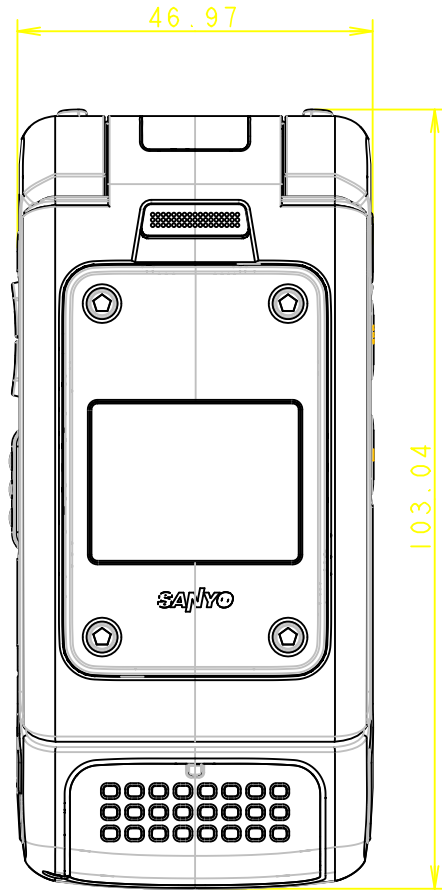

SCP-PRO700 (AEZSCP-PRO700)

Rating Label

Note: The FCC ID label shown will be readily visible at the time of purchase.