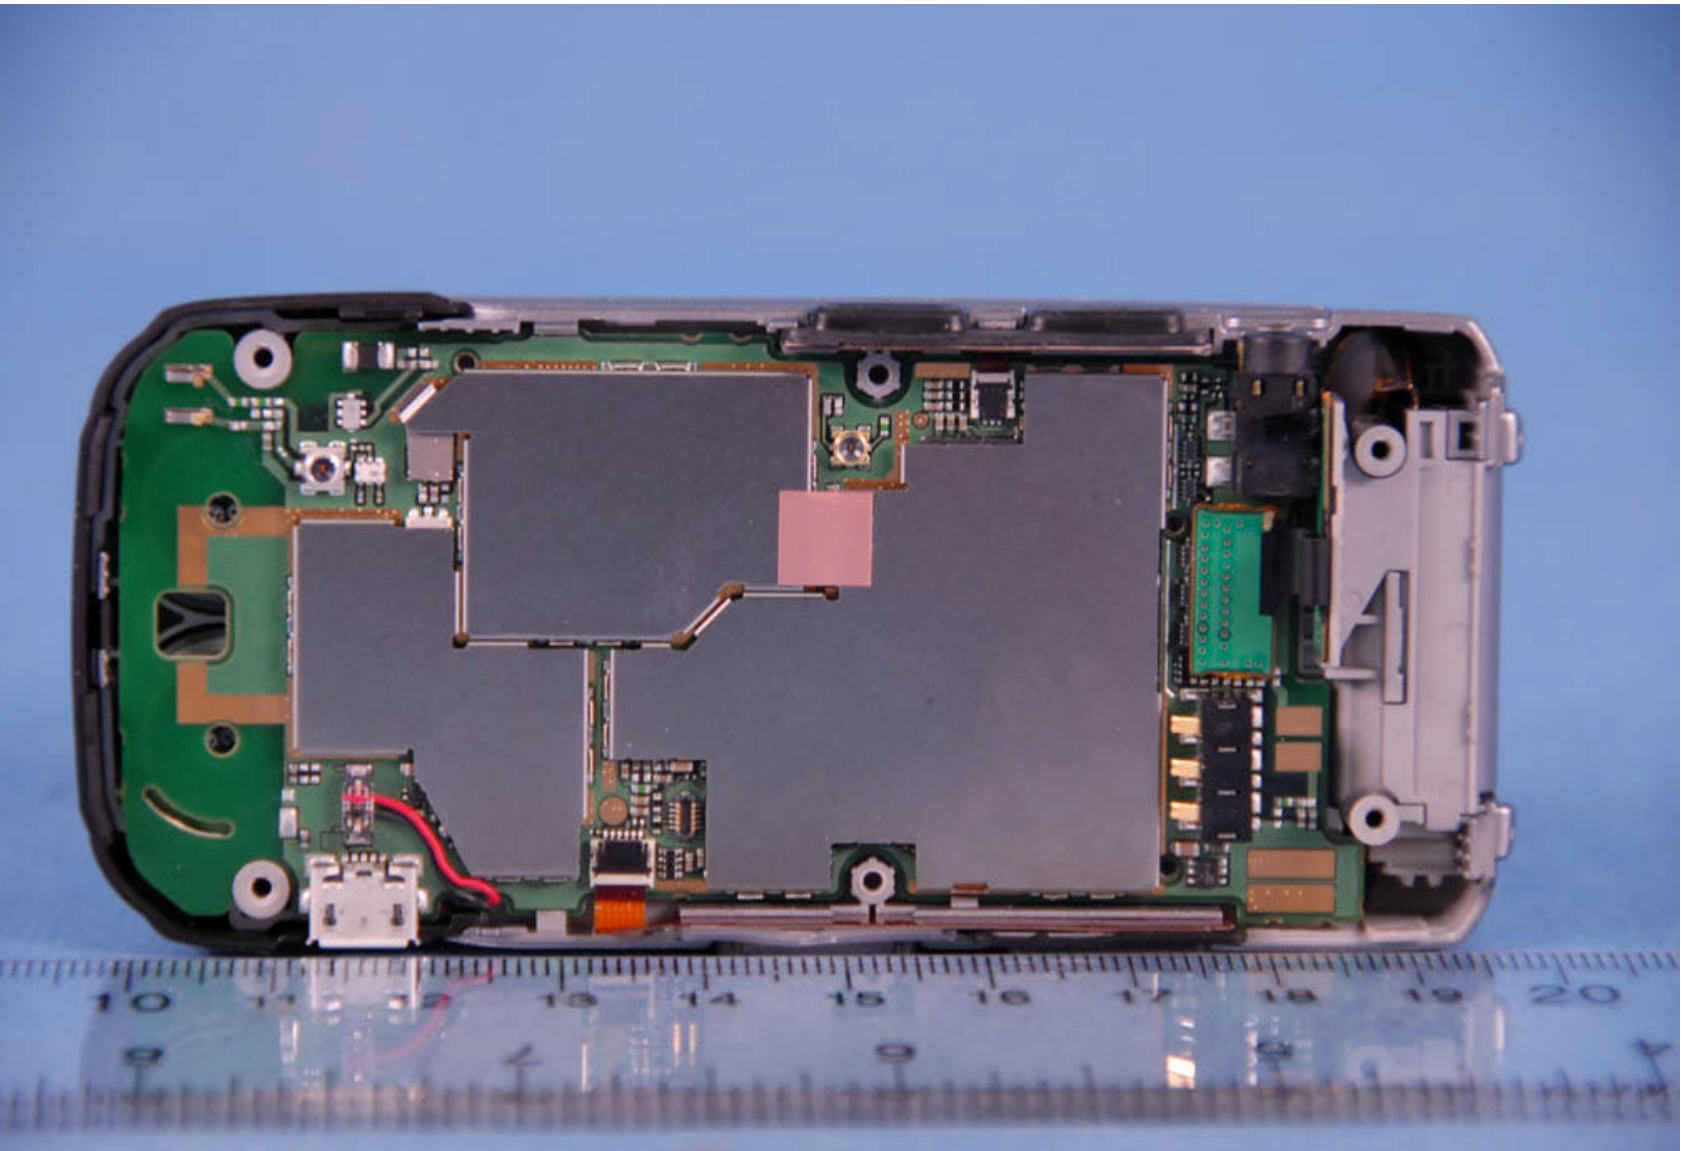

 PCTEST Computer Forensic Lab	SANYO FCC ID: AEZSCP-PRO200	EUT Photographs
© 2007 PCTEST Lab.	Cellular/PCS CDMA Phone with Bluetooth and EVDO	Model: PRO-200

 PCTEST Corporate Wireless Lab	SANYO FCC ID: AEZSCP-PRO200	EUT Photographs
© 2007 PCTEST Lab.	Cellular/PCS CDMA Phone with Bluetooth and EVDO	Model: PRO-200

 PCTEST Computer, Wireless, Lab	SANYO FCC ID: AEZSCP-PRO200	EUT Photographs
© 2007 PCTEST Lab.	Cellular/PCS CDMA Phone with Bluetooth and EVDO	Model: PRO-200

 PCTEST Computer Forensics Lab	SANYO FCC ID: AEZSCP-PRO200	EUT Photographs
© 2007 PCTEST Lab.	Cellular/PCS CDMA Phone with Bluetooth and EVDO	Model: PRO-200

 PCTEST Computer Windows Lab	SANYO FCC ID: AEZSCP-PRO200	EUT Photographs
© 2007 PCTEST Lab.	Cellular/PCS CDMA Phone with Bluetooth and EVDO	Model: PRO-200

 PCTEST Computer Windows Lab	SANYO FCC ID: AEZSCP-PRO200	EUT Photographs
© 2007 PCTEST Lab.	Cellular/PCS CDMA Phone with Bluetooth and EVDO	Model: PRO-200

 PCTEST Computer Windows Lab	SANYO FCC ID: AEZSCP-PRO200	EUT Photographs
© 2007 PCTEST Lab.	Cellular/PCS CDMA Phone with Bluetooth and EVDO	Model: PRO-200

 PCTEST Computer Forensic Lab	SANYO FCC ID: AEZSCP-PRO200	EUT Photographs
© 2007 PCTEST Lab.	Cellular/PCS CDMA Phone with Bluetooth and EVDO	Model: PRO-200