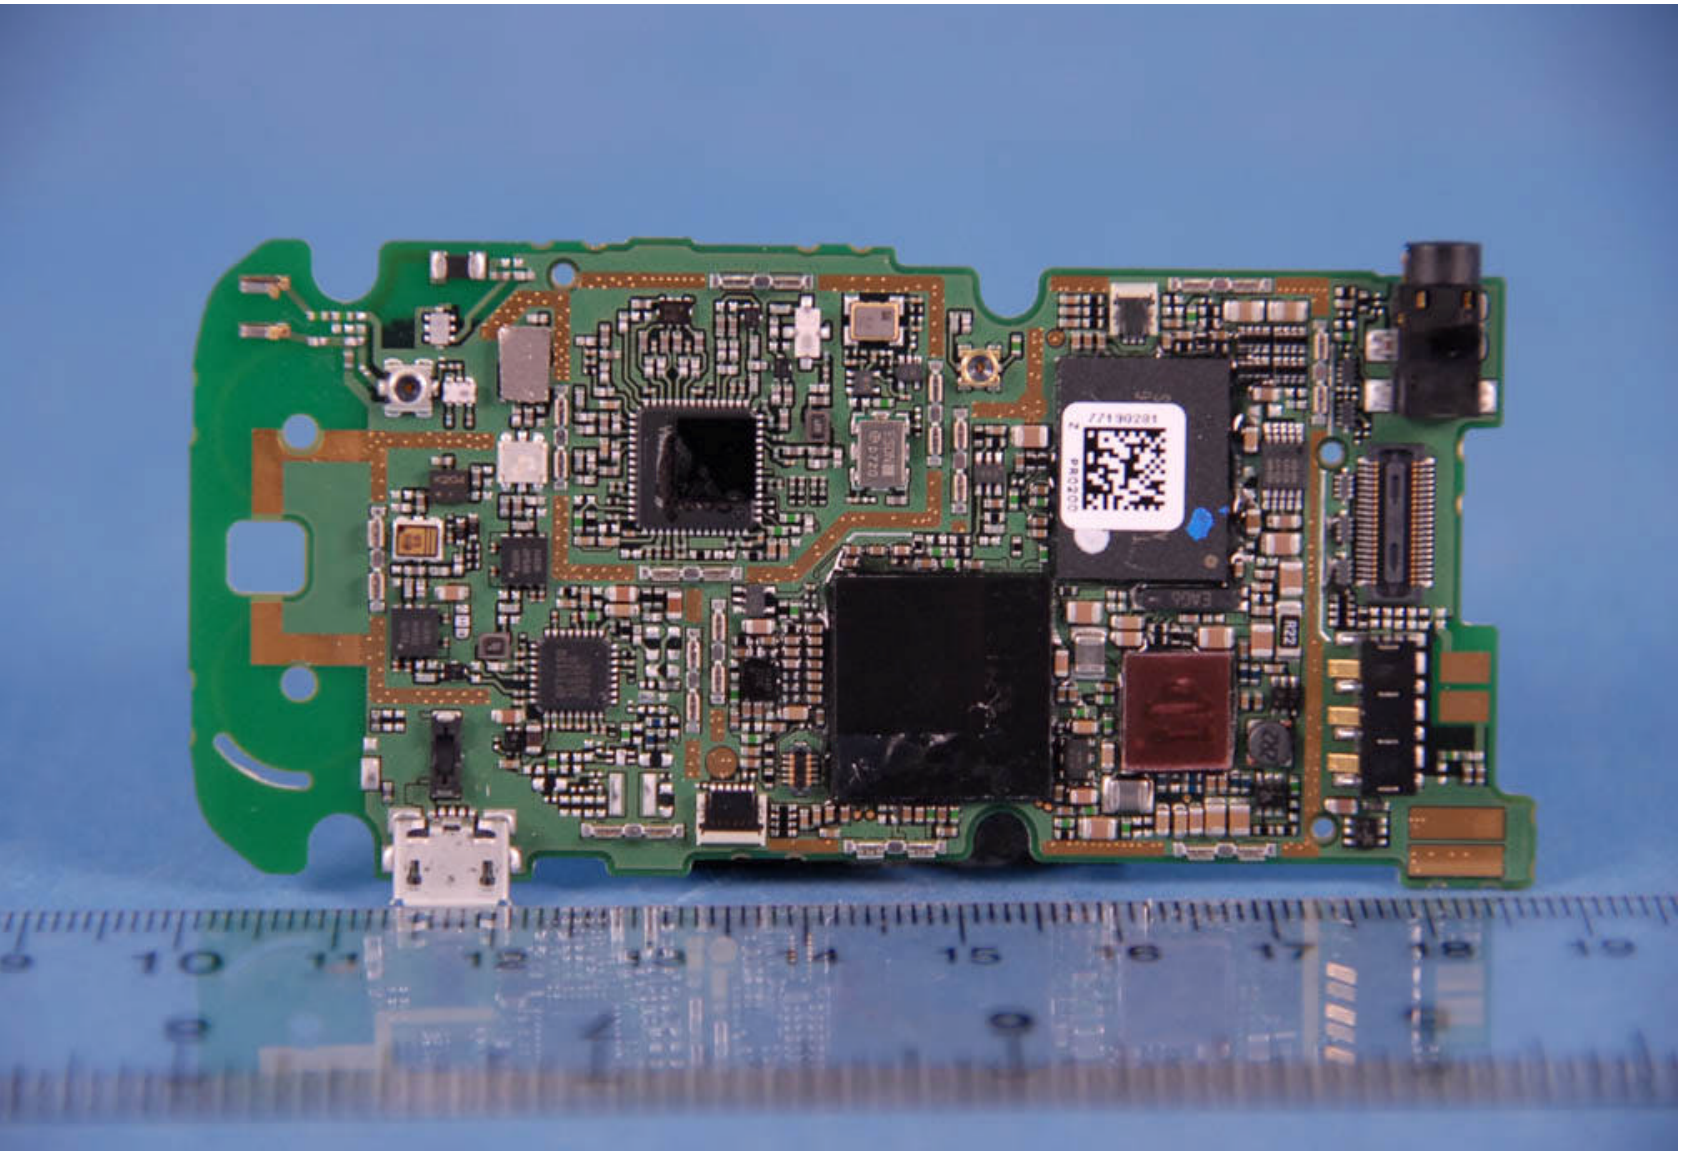

 PCTEST Computer Forensic Lab	SANYO FCC ID: AEZSCP-PRO200	EUT Photographs
© 2007 PCTEST Lab.	Cellular/PCS CDMA Phone with Bluetooth and EVDO	Model: PRO-200

 PCTEST Corporate Wireless Lab	SANYO FCC ID: AEZSCP-PRO200	EUT Photographs
© 2007 PCTEST Lab.	Cellular/PCS CDMA Phone with Bluetooth and EVDO	Model: PRO-200

 PCTEST Computer, Wireless, Lab	SANYO FCC ID: AEZSCP-PRO200	EUT Photographs
© 2007 PCTEST Lab.	Cellular/PCS CDMA Phone with Bluetooth and EVDO	Model: PRO-200

 PCTEST Computer Forensics Lab	SANYO FCC ID: AEZSCP-PRO200	EUT Photographs
© 2007 PCTEST Lab.	Cellular/PCS CDMA Phone with Bluetooth and EVDO	Model: PRO-200

 PCTEST Computer Windows Lab	SANYO FCC ID: AEZSCP-PRO200	EUT Photographs
© 2007 PCTEST Lab.	Cellular/PCS CDMA Phone with Bluetooth and EVDO	Model: PRO-200

 PCTEST Computer Windows Lab	SANYO FCC ID: AEZSCP-PRO200	EUT Photographs
© 2007 PCTEST Lab.	Cellular/PCS CDMA Phone with Bluetooth and EVDO	Model: PRO-200

 PCTEST Computer Windows Lab	SANYO FCC ID: AEZSCP-PRO200	EUT Photographs
© 2007 PCTEST Lab.	Cellular/PCS CDMA Phone with Bluetooth and EVDO	Model: PRO-200

 PCTEST Computer Forensic Lab	SANYO FCC ID: AEZSCP-PRO200	EUT Photographs
© 2007 PCTEST Lab.	Cellular/PCS CDMA Phone with Bluetooth and EVDO	Model: PRO-200