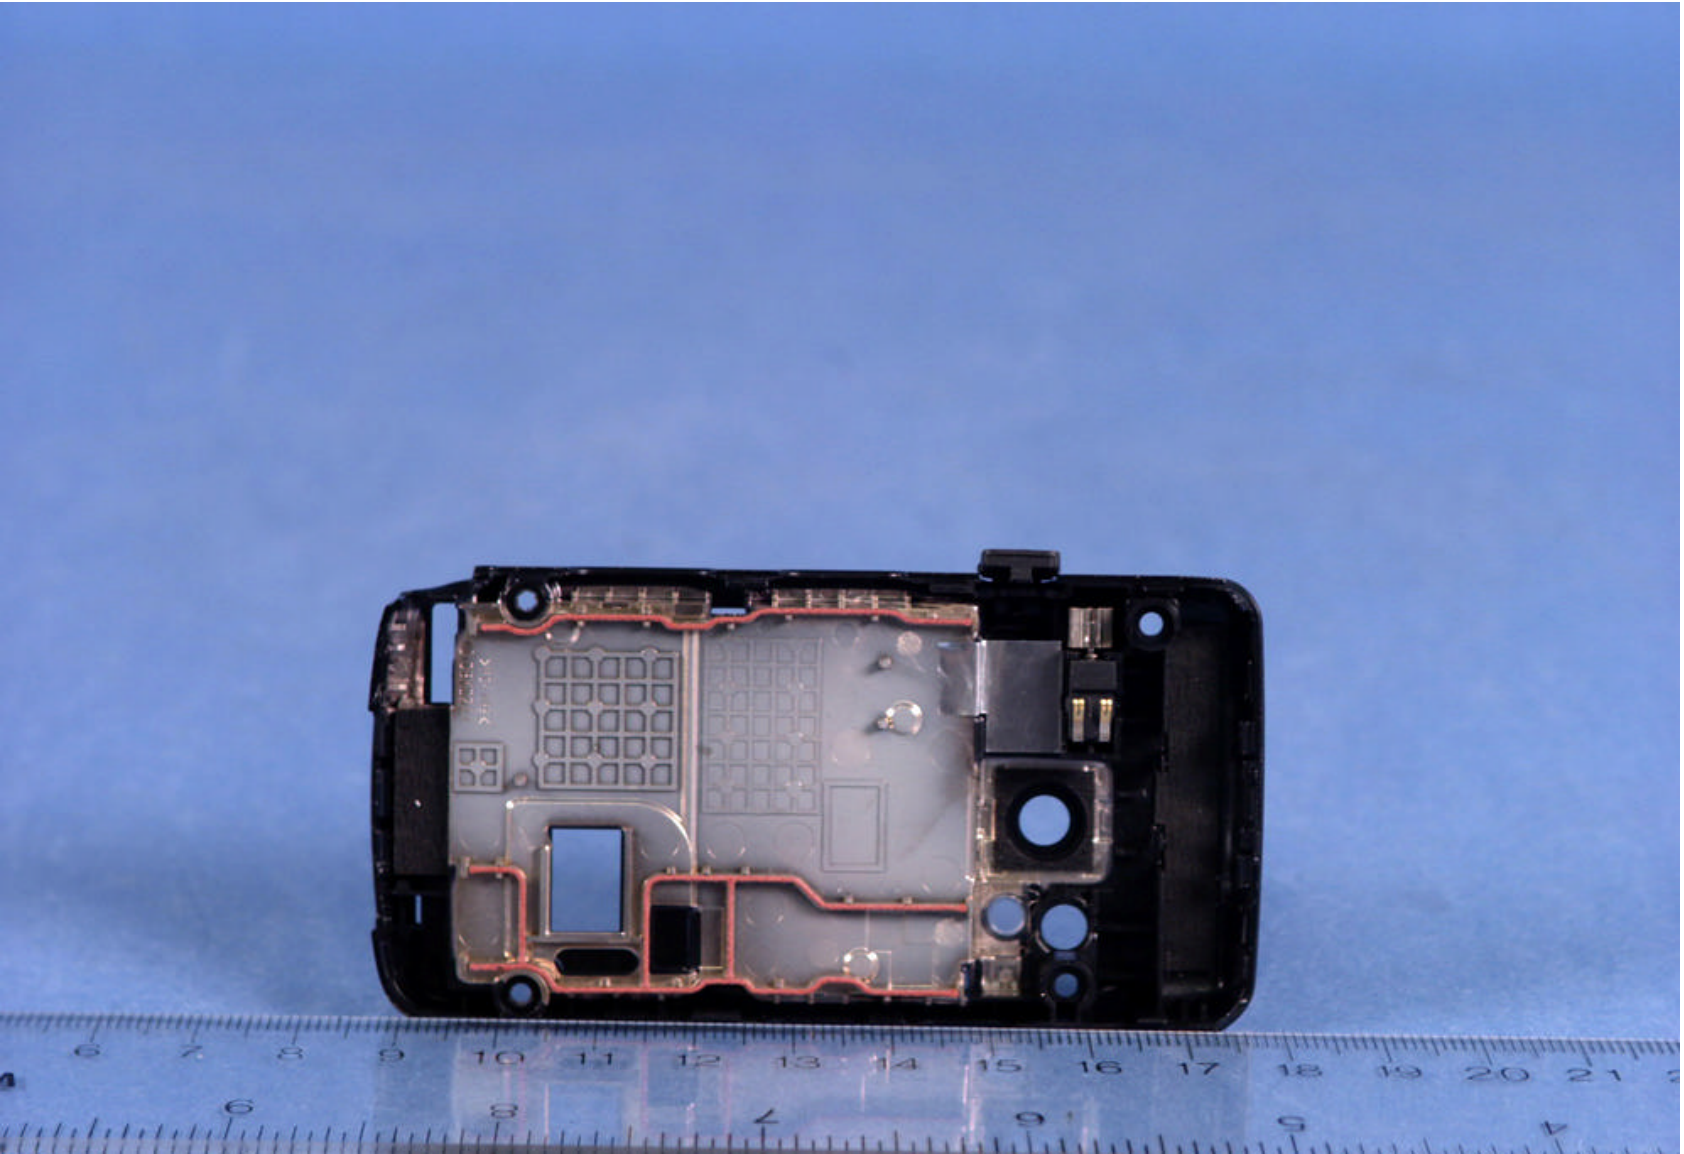

 © 2006 PCTEST Lab.	SANYO FCC ID: AEZSCP-M1	EUT Photographs Model: SCP-M1
---	-------------------------	----------------------------------

 PCTEST Computer Windows Lab	SANYO FCC ID: AEZSCP-M1	EUT Photographs
© 2006 PCTEST Lab.	Dual-Band CDMA Phone with Bluetooth and EVDO	Model: SCP-M1

 PCTEST Computer Forensic Lab	SANYO FCC ID: AEZSCP-M1	EUT Photographs
© 2006 PCTEST Lab.	Dual-Band CDMA Phone with Bluetooth and EVDO	Model: SCP-M1

 PCTEST Computer Forensic Lab	SANYO FCC ID: AEZSCP-M1	EUT Photographs
© 2006 PCTEST Lab.	Dual-Band CDMA Phone with Bluetooth and EVDO	Model: SCP-M1

 PCTEST Competitive Wireless Lab	SANYO FCC ID: AEZSCP-M1	EUT Photographs
© 2006 PCTEST Lab.	Dual-Band CDMA Phone with Bluetooth and EVDO	Model: SCP-M1

 PCTEST Competitive Wireless Lab	SANYO FCC ID: AEZSCP-M1	EUT Photographs
© 2006 PCTEST Lab.	Dual-Band CDMA Phone with Bluetooth and EVDO	Model: SCP-M1

 PCTEST Computer Forensic Lab	SANYO FCC ID: AEZSCP-M1	EUT Photographs
© 2006 PCTEST Lab.	Dual-Band CDMA Phone with Bluetooth and EVDO	Model: SCP-M1