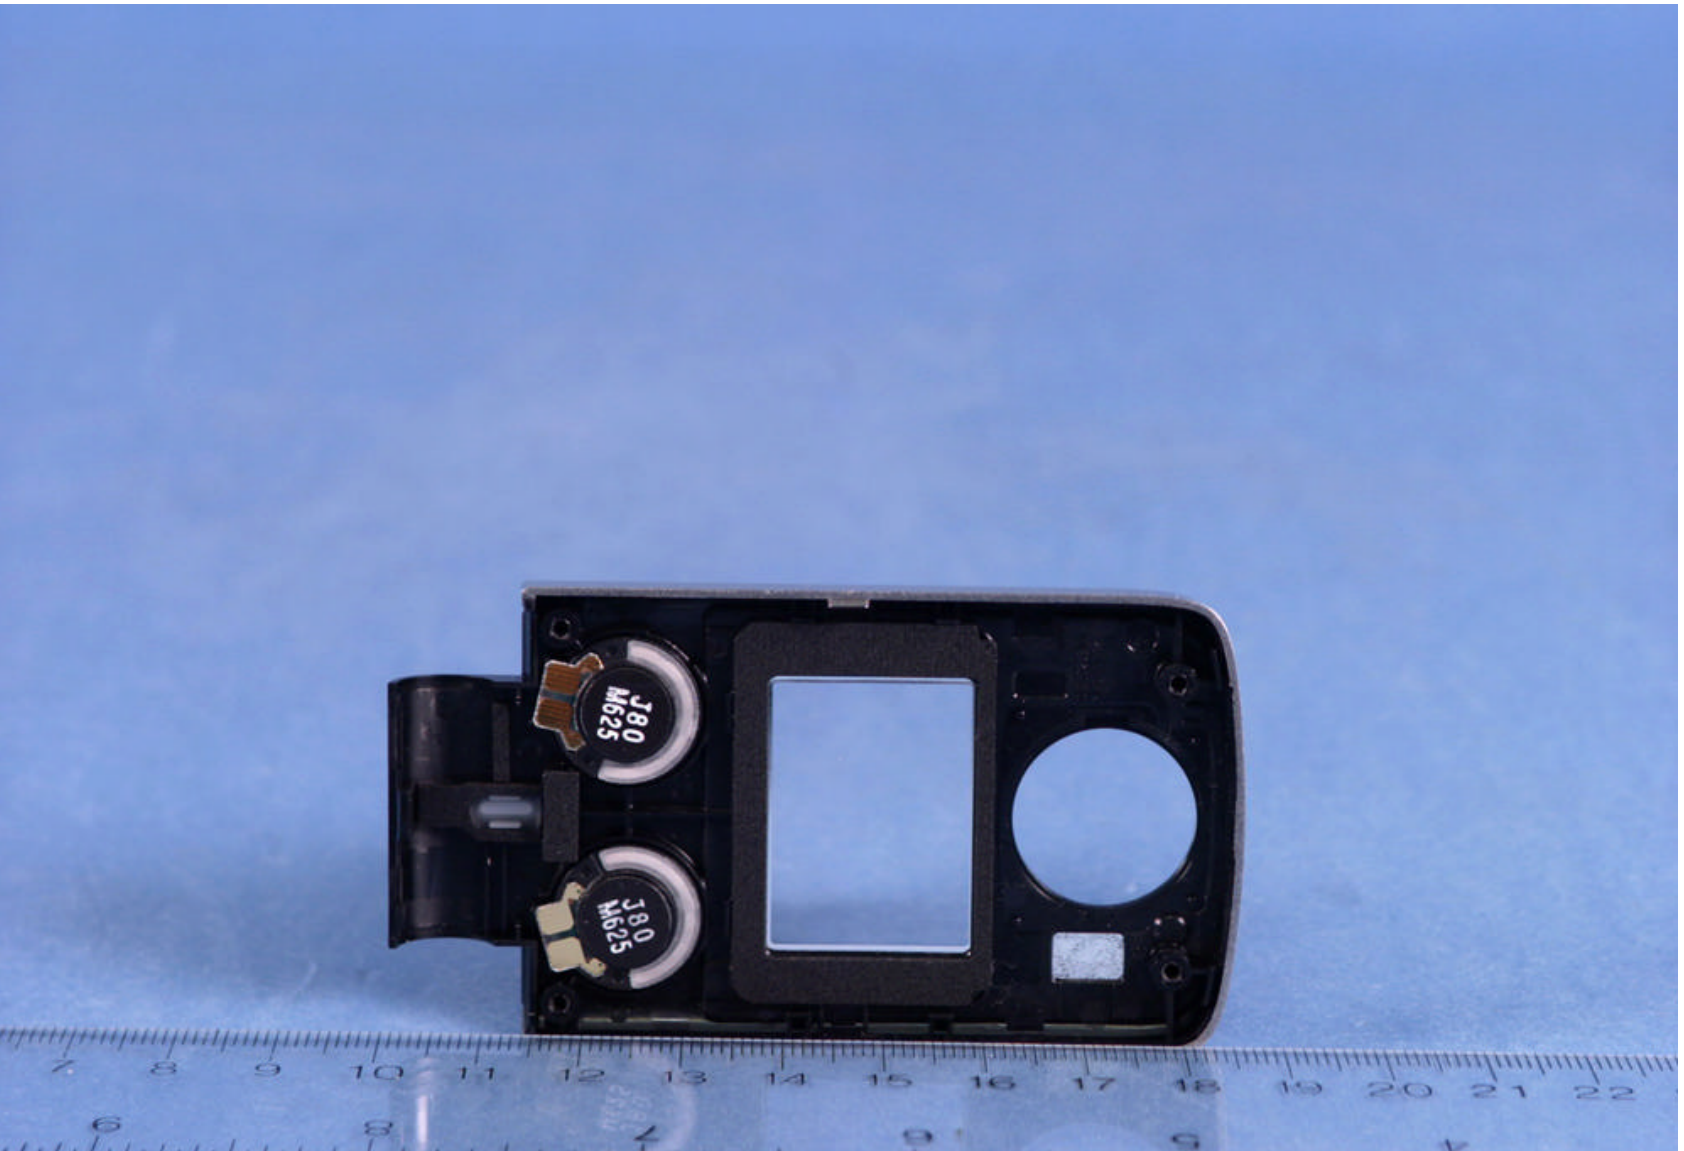

 © 2006 PCTEST Lab.	SANYO FCC ID: AEZSCP-M1	EUT Photographs Model: SCP-M1
---	-------------------------	----------------------------------

 PCTEST Computer Windows Lab	SANYO FCC ID: AEZSCP-M1	EUT Photographs
© 2006 PCTEST Lab.	Dual-Band CDMA Phone with Bluetooth and EVDO	Model: SCP-M1

 PCTEST Computer Forensic Lab	SANYO FCC ID: AEZSCP-M1	EUT Photographs
© 2006 PCTEST Lab.	Dual-Band CDMA Phone with Bluetooth and EVDO	Model: SCP-M1

 PCTEST Computer Forensic Lab	SANYO FCC ID: AEZSCP-M1	EUT Photographs
© 2006 PCTEST Lab.	Dual-Band CDMA Phone with Bluetooth and EVDO	Model: SCP-M1

 PCTEST Competitive Wireless Lab	SANYO FCC ID: AEZSCP-M1	EUT Photographs
© 2006 PCTEST Lab.	Dual-Band CDMA Phone with Bluetooth and EVDO	Model: SCP-M1

 PCTEST Competitive Wireless Lab	SANYO FCC ID: AEZSCP-M1	EUT Photographs
© 2006 PCTEST Lab.	Dual-Band CDMA Phone with Bluetooth and EVDO	Model: SCP-M1

 PCTEST Computer Forensic Lab	SANYO FCC ID: AEZSCP-M1	EUT Photographs
© 2006 PCTEST Lab.	Dual-Band CDMA Phone with Bluetooth and EVDO	Model: SCP-M1