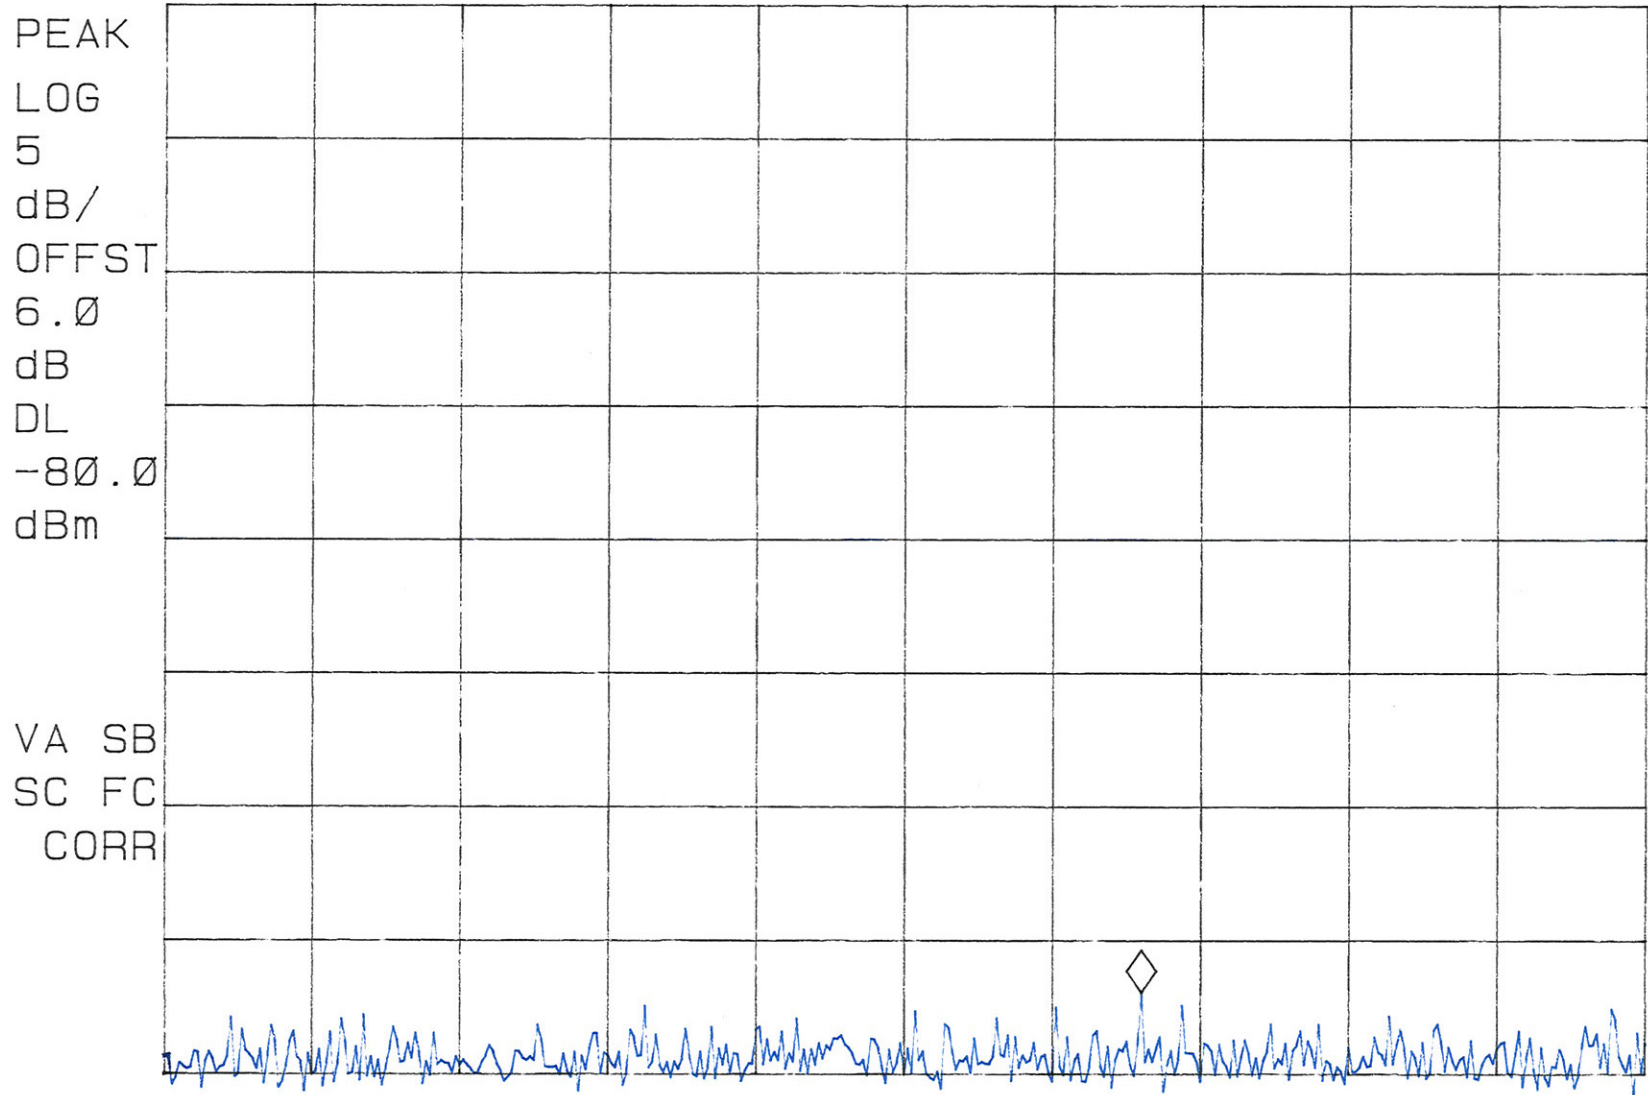

PCTEST Engineering Lab.

SPECTRUM ANALYZER PRESENTATION

FCC ID:AEZSCP-83H

SANYO

Tri-Mode Phone

FM Channel 383

Operating Frequency: 836.490 MHz

Output Power : 24.5 dBm

Test Mode: SAT + DTMF

FCC ID: AEZSCP-83H CDMA Mode MKR 883.25 MHz
REF -60.0 dBm ATTEN 10 dB PG 26.0 dB -97.28 dBm

#RES BW 100 kHz #VBW 300 kHz SWP 20 msec

FCC ID: AEZSCP-83H AMPS Mode MKR 885.50 MHz
REF -60.0 dBm ATTEN 10 dB PG 26.0 dB -96.94 dBm

START 869.00 MHz STOP 894.00 MHz
#RES BW 100 kHz #VBW 300 kHz SWP 20 msec