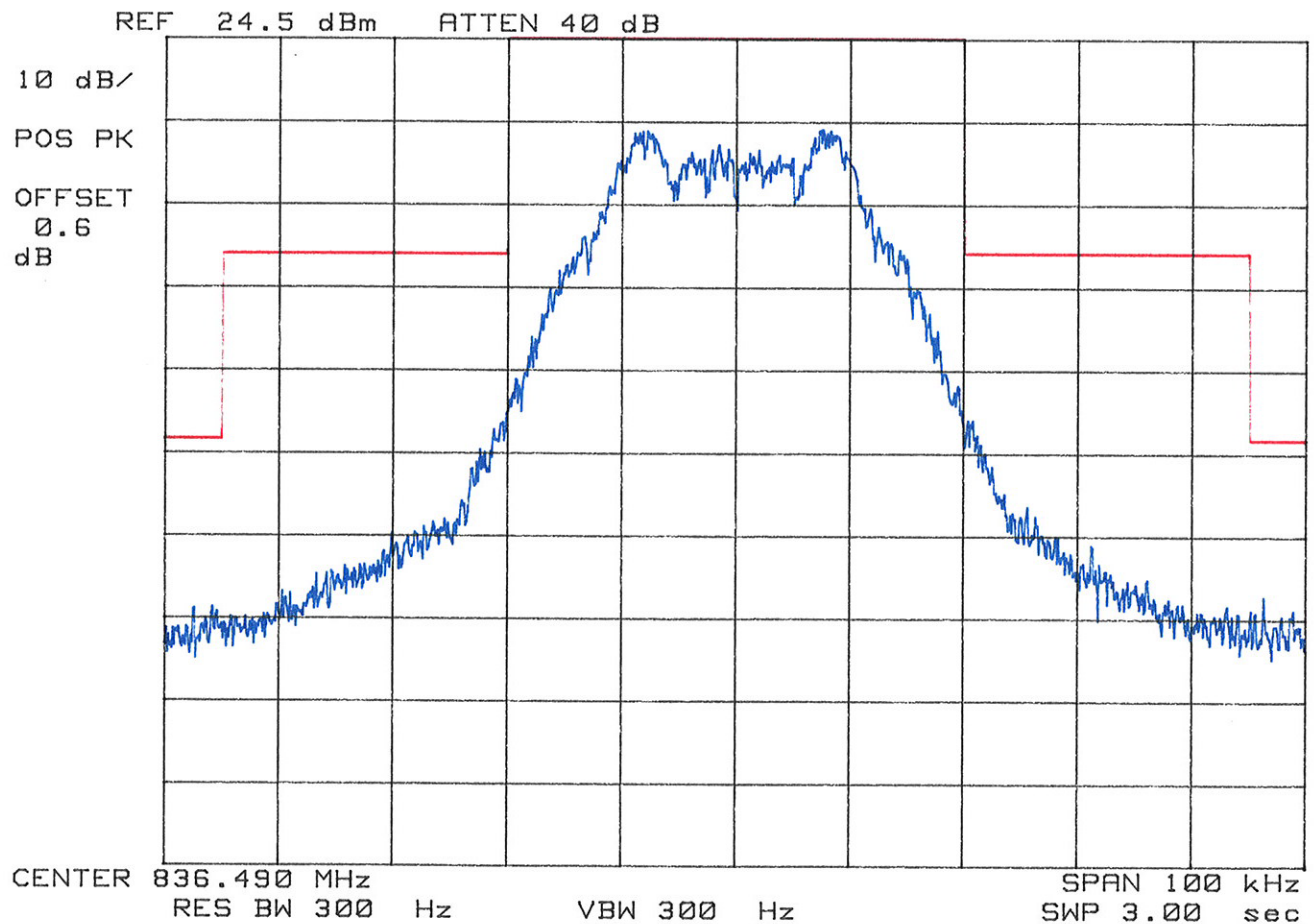

PCTEST Engineering Lab.

SPECTRUM ANALYZER PRESENTATION

FCC ID:AEZSCP-83H

SANYO

Tri-Mode Phone

FM Channel 383

Operating Frequency: 836.490 MHz

Output Power : 24.5 dBm

Test Mode: SAT + DTMF

FCC ID: AEZSCP-83H CDMA Mode MKR 883.25 MHz
REF -60.0 dBm ATTEN 10 dB PG 26.0 dB -97.28 dBm

#RES BW 100 kHz #VBW 300 kHz SWP 20 msec

FCC ID: AEZSCP-83H AMPS Mode MKR 885.50 MHz
REF -60.0 dBm ATTEN 10 dB PG 26.0 dB -96.94 dBm

START 869.00 MHz STOP 894.00 MHz
#RES BW 100 kHz #VBW 300 kHz SWP 20 msec