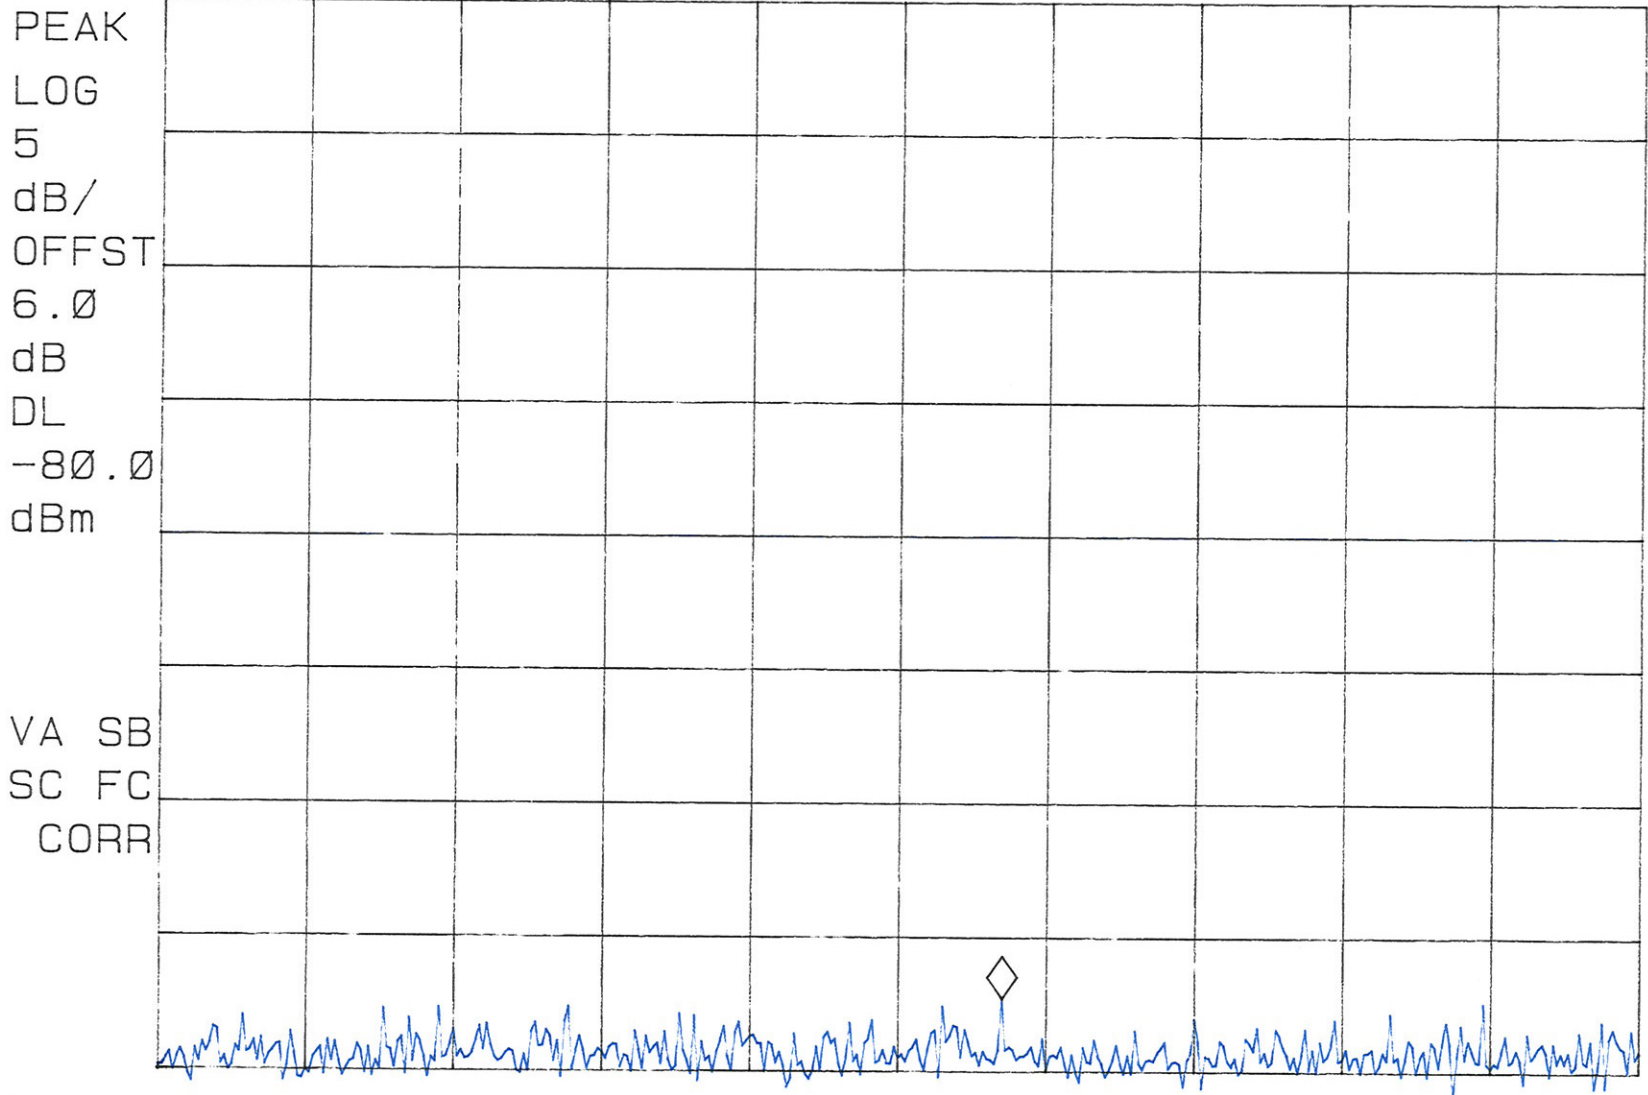

PCTEST Engineering Lab.

SPECTRUM ANALYZER PRESENTATION

FCC ID:AEZSCP-83H

SANYO

Tri-Mode Phone

FM Channel 383

Operating Frequency: 836.490 MHz

Output Power : 24.5 dBm

Test Mode: SAT + DTMF

FCC ID: AEZSCP-83H CDMA Mode MKR 883.25 MHz
REF -60.0 dBm ATTEN 10 dB PG 26.0 dB -97.28 dBm

#RES BW 100 kHz #VBW 300 kHz SWP 20 msec

FCC ID: AEZSCP-83H AMPS Mode MKR 885.50 MHz
REF -60.0 dBm ATTEN 10 dB PG 26.0 dB -96.94 dBm

START 869.00 MHz STOP 894.00 MHz
#RES BW 100 kHz #VBW 300 kHz SWP 20 msec