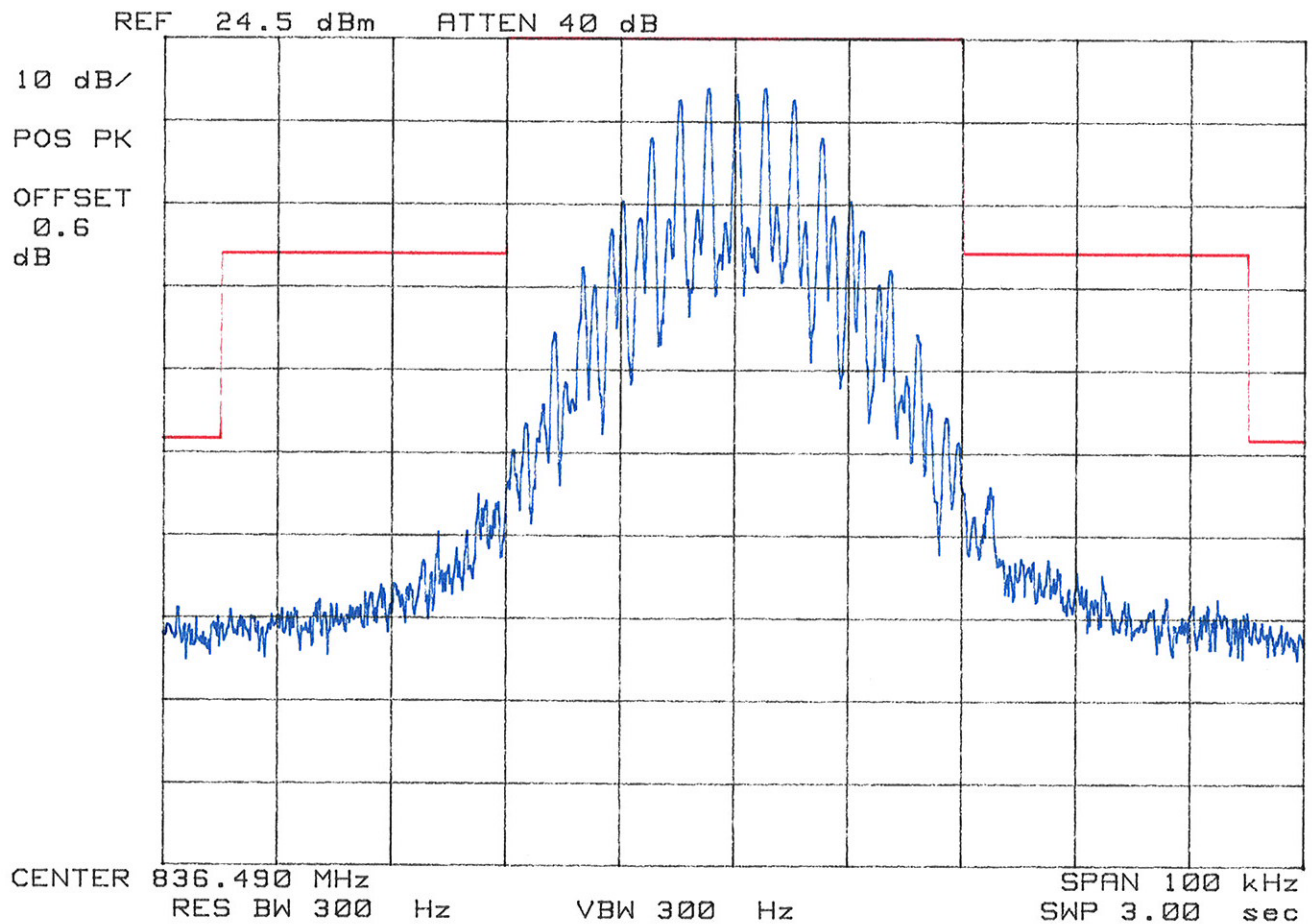

Output Power : 24.5 dBm

Test Mode:ST

PCTEST Engineering Lab.

SPECTRUM ANALYZER PRESENTATION

FCC ID:AEZSCP-83H

SANYO

Tri-Mode Phone

FM Channel 383

Operating Frequency: 836.490 MHz

Output Power : 24.5 dBm

Test Mode:SAT + Voice

PCTEST Engineering Lab.

SPECTRUM ANALYZER PRESENTATION

FCC ID:AEZSCP-83H

SANYO

Tri-Mode Phone

FM Channel 383

Operating Frequency: 836.490 MHz

Output Power : 24.5 dBm

Test Mode:SAT + ST