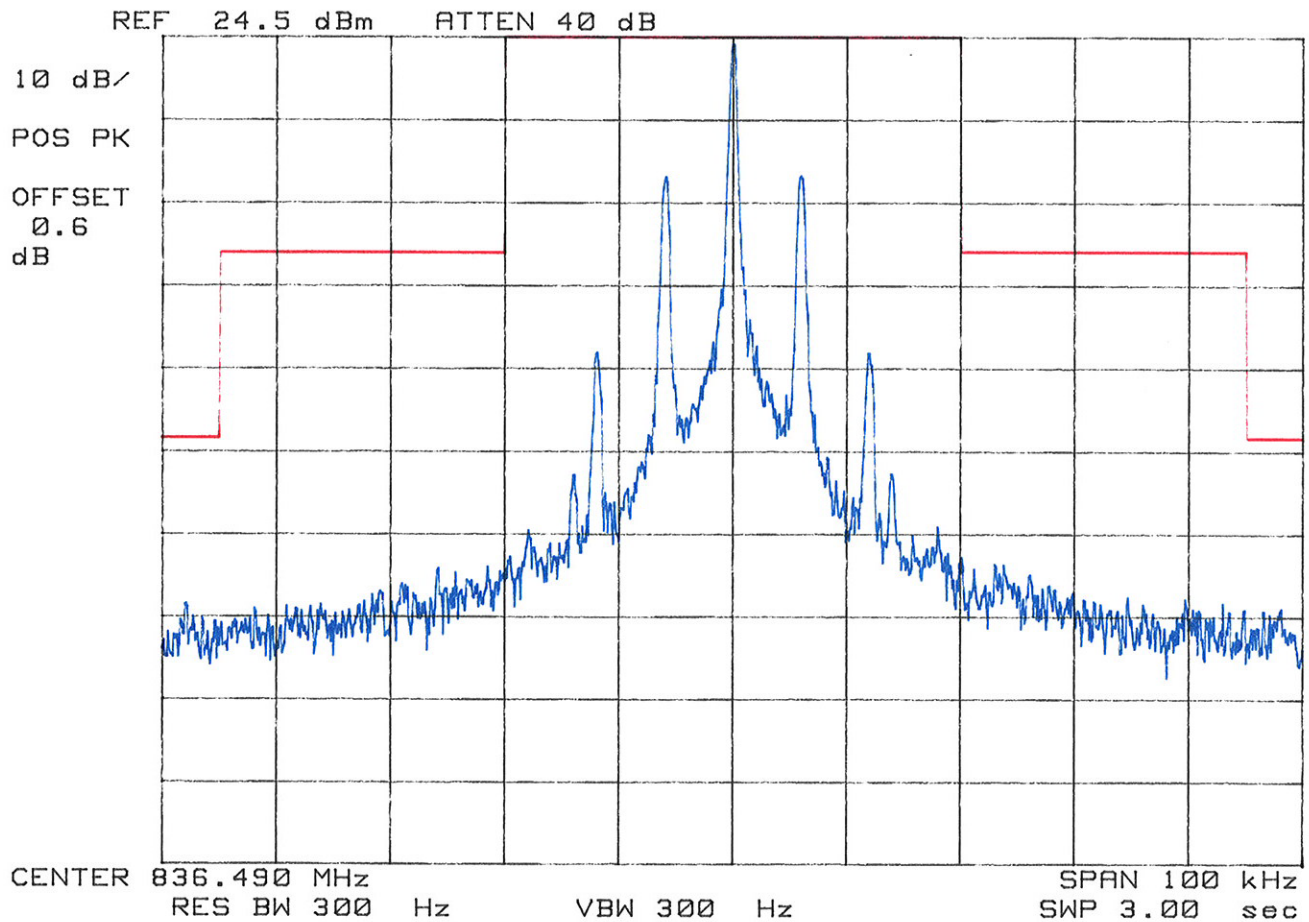

PCTEST Engineering Lab.

SPECTRUM ANALYZER PRESENTATION

FCC ID:AEZSCP-83H

SANYO

Tri-Mode Phone

FM Channel 383

Operating Frequency: 836.490 MHz

Output Power : 24.5 dBm

Test Mode:SAT

PCTEST Engineering Lab.

SPECTRUM ANALYZER PRESENTATION

FCC ID:AEZSCP-83H

SANYO

Tri-Mode Phone

FM Channel 383

Operating Frequency: 836.490 MHz

Output Power : 24.5 dBm

Test Mode:ST

PCTEST Engineering Lab.

SPECTRUM ANALYZER PRESENTATION

FCC ID:AEZSCP-83H

SANYO

Tri-Mode Phone

FM Channel 383

Operating Frequency: 836.490 MHz

Output Power : 24.5 dBm

Test Mode:SAT + Voice

PCTEST Engineering Lab.

SPECTRUM ANALYZER PRESENTATION

FCC ID:AEZSCP-83H

SANYO

Tri-Mode Phone