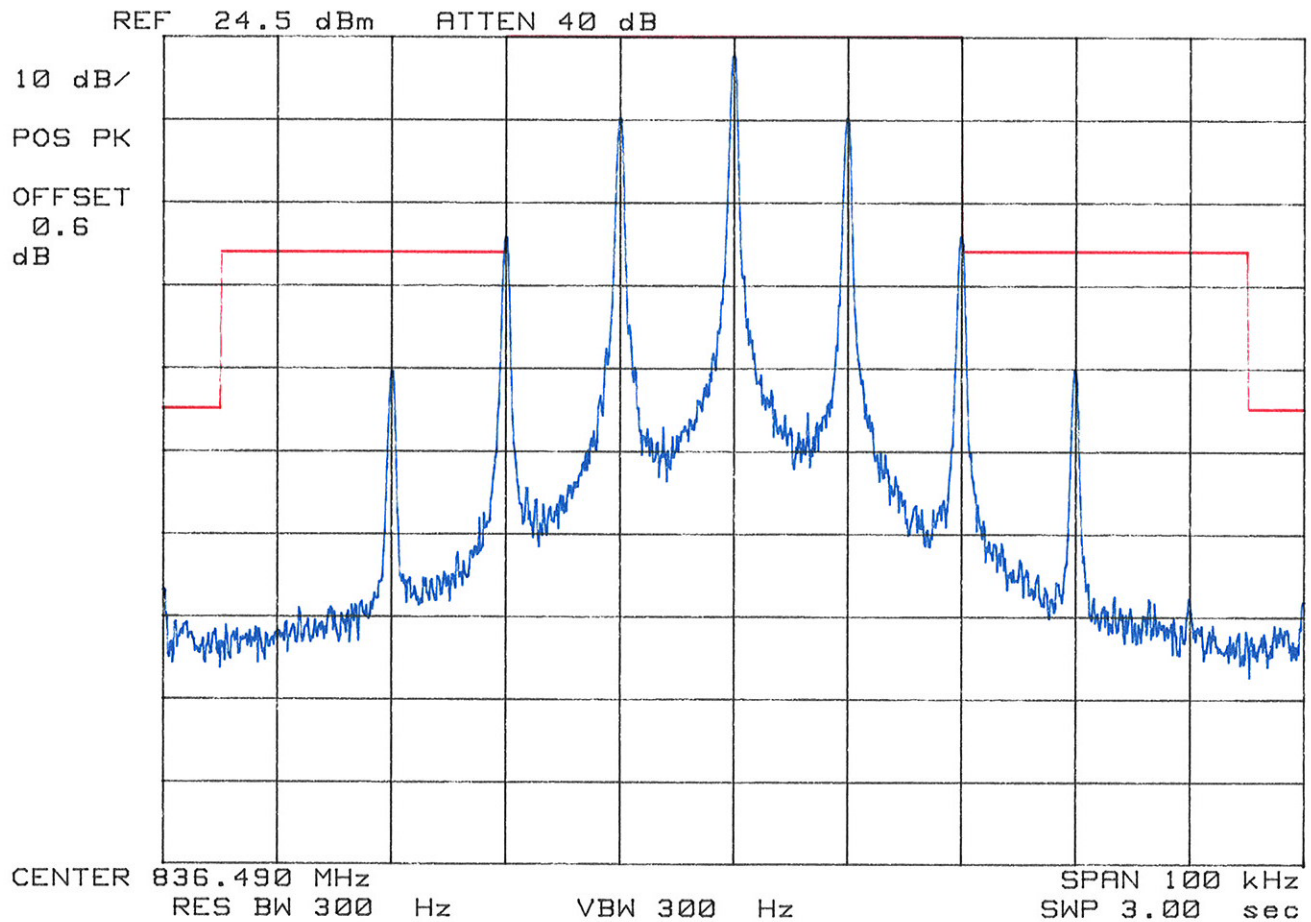

PCTEST Engineering Lab.

SPECTRUM ANALYZER PRESENTATION

FCC ID:AEZSCP-83H

SANYO

Tri-Mode Phone

FM Channel 383

Operating Frequency: 836.490 MHz

Output Power : 24.5 dBm

Test Mode:SAT

PCTEST Engineering Lab.

SPECTRUM ANALYZER PRESENTATION

FCC ID:AEZSCP-83H

SANYO

Tri-Mode Phone

FM Channel 383

Operating Frequency: 836.490 MHz

Output Power : 24.5 dBm

Test Mode:ST

PCTEST Engineering Lab.

SPECTRUM ANALYZER PRESENTATION

FCC ID:AEZSCP-83H

SANYO

Tri-Mode Phone

FM Channel 383

Operating Frequency: 836.490 MHz

Output Power : 24.5 dBm

Test Mode:SAT + Voice

PCTEST Engineering Lab.

SPECTRUM ANALYZER PRESENTATION

FCC ID:AEZSCP-83H

SANYO

Tri-Mode Phone