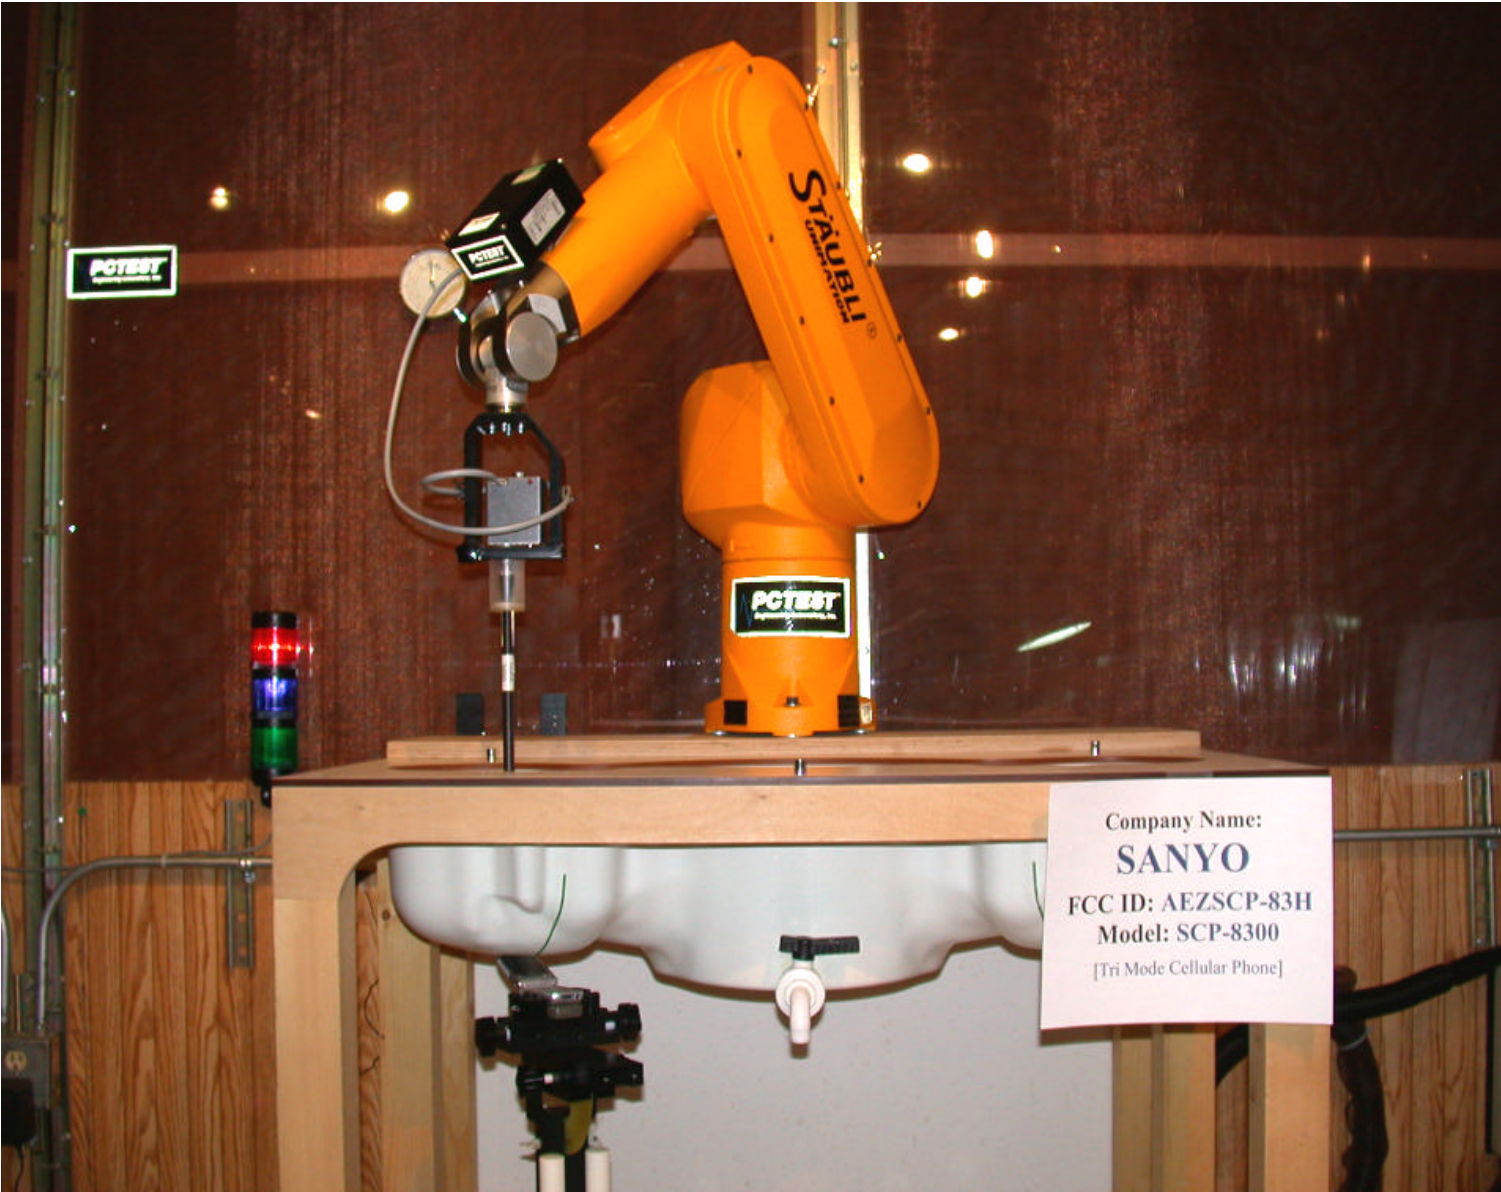

 © 2005 PCTEST Lab.	SANYO FCC ID: AEZSCP-83H	EUT Photographs
	Tri-Mode Dual-Band Analog/PCS Phone	Model: MM-8300

Company Name:

SANYO

FCC ID: AEZSCP-83H

Model: SCP-8300

[Tri Mode Cellular Phone]

PCTEST
Professional Cellular Testing Lab

© 2005 PCTEST Lab.

SANYO FCC ID: AEZSCP-83H

Tri-Mode Dual-Band Analog/PCS Phone

EUT Photographs

Model: MM-8300

 © 2005 PCTEST Lab.	SANYO FCC ID: AEZSCP-83H Tri-Mode Dual-Band Analog/PCS Phone	EUT Photographs Model: MM-8300
---	---	-----------------------------------

 © 2005 PCTEST Lab.	SANYO FCC ID: AEZSCP-83H	EUT Photographs
	Tri-Mode Dual-Band Analog/PCS Phone	Model: MM-8300

 © 2005 PCTEST Lab.	SANYO FCC ID: AEZSCP-83H Tri-Mode Dual-Band Analog/PCS Phone	EUT Photographs Model: MM-8300
---	---	-----------------------------------