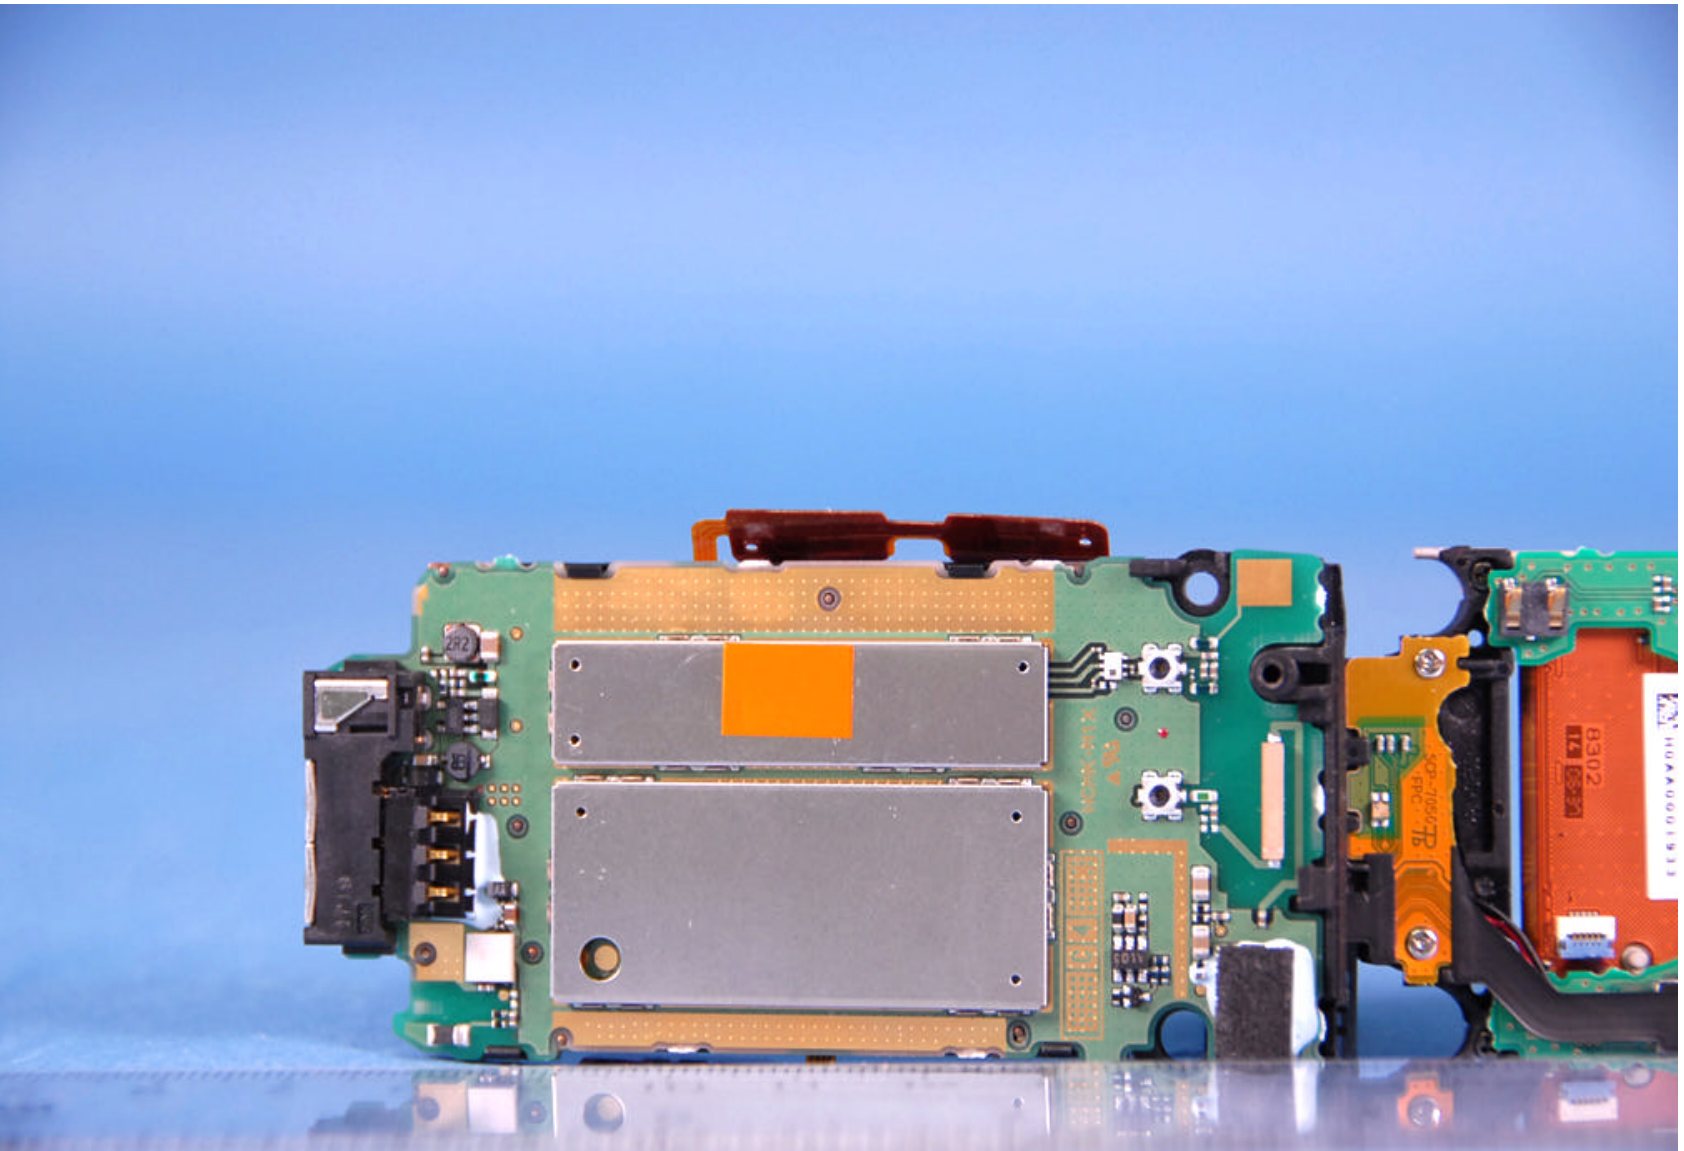

 PCTEST Computer Forensic Lab © 2006 PCTEST Lab.	SANYO FCC ID: AEZSCP-7050 Dual-Band CDMA Phone with Bluetooth	EUT Photographs Model: SCP-7050
--	--	------------------------------------

 PCTEST Computer Windows Lab	SANYO FCC ID: AEZSCP-7050	EUT Photographs
© 2006 PCTEST Lab.	Dual-Band CDMA Phone with Bluetooth	Model: SCP-7050

 © 2006 PCTEST Lab.	SANYO FCC ID: AEZSCP-7050 Dual-Band CDMA Phone with Bluetooth	EUT Photographs Model: SCP-7050
---	--	------------------------------------

 PCTEST Computer Windows Lab	SANYO FCC ID: AEZSCP-7050	EUT Photographs
© 2006 PCTEST Lab.	Dual-Band CDMA Phone with Bluetooth	Model: SCP-7050

 © 2006 PCTEST Lab.	SANYO FCC ID: AEZSCP-7050 Dual-Band CDMA Phone with Bluetooth	EUT Photographs Model: SCP-7050
---	--	------------------------------------

 PCTEST Competitive Wireless Lab	SANYO FCC ID: AEZSCP-7050	EUT Photographs
© 2006 PCTEST Lab.	Dual-Band CDMA Phone with Bluetooth	Model: SCP-7050

 PCTEST Computer Windows Lab	SANYO FCC ID: AEZSCP-7050	EUT Photographs
© 2006 PCTEST Lab.	Dual-Band CDMA Phone with Bluetooth	Model: SCP-7050

 PCTEST Competitive Wireless Lab	SANYO FCC ID: AEZSCP-7050	EUT Photographs
© 2006 PCTEST Lab.	Dual-Band CDMA Phone with Bluetooth	Model: SCP-7050