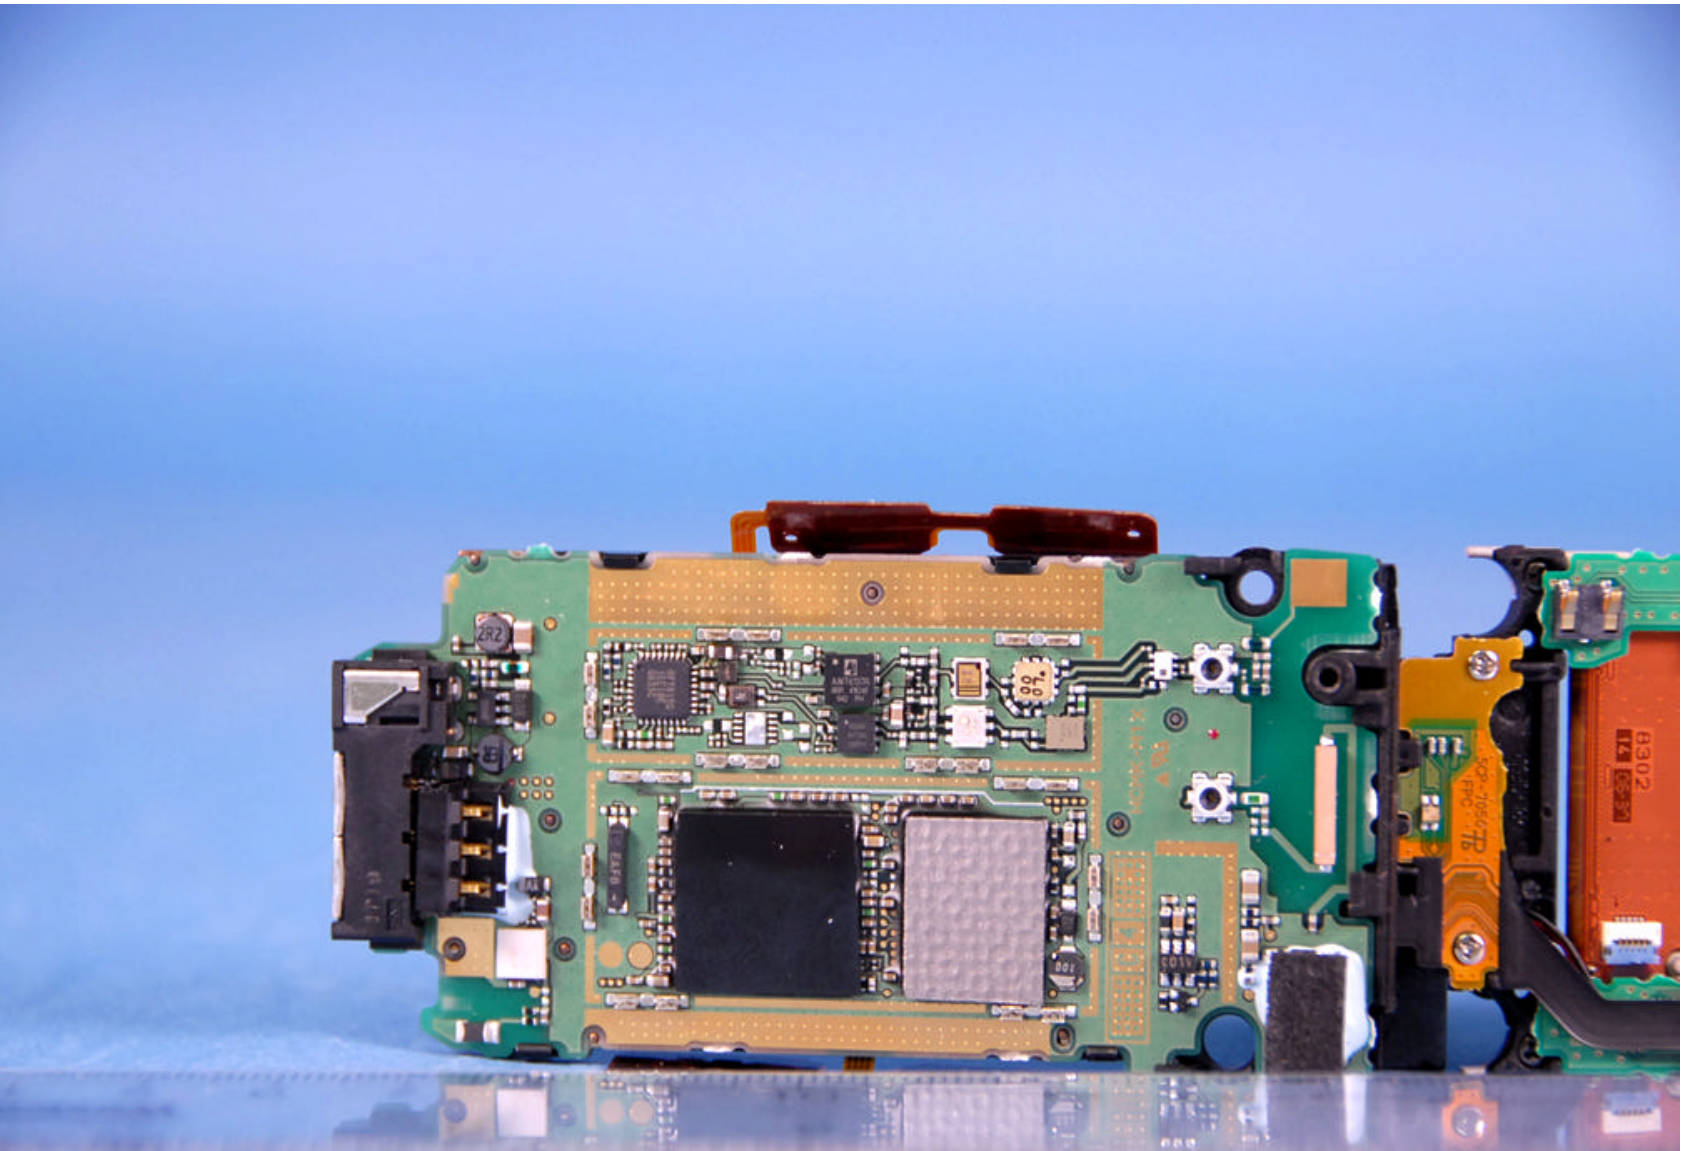

 PCTEST Computer Forensic Lab © 2006 PCTEST Lab.	SANYO FCC ID: AEZSCP-7050 Dual-Band CDMA Phone with Bluetooth	EUT Photographs Model: SCP-7050
--	--	------------------------------------

 PCTEST Computer Windows Lab	SANYO FCC ID: AEZSCP-7050	EUT Photographs
© 2006 PCTEST Lab.	Dual-Band CDMA Phone with Bluetooth	Model: SCP-7050

 © 2006 PCTEST Lab.	SANYO FCC ID: AEZSCP-7050 Dual-Band CDMA Phone with Bluetooth	EUT Photographs Model: SCP-7050
---	--	------------------------------------

 PCTEST Computer Windows Lab	SANYO FCC ID: AEZSCP-7050	EUT Photographs
© 2006 PCTEST Lab.	Dual-Band CDMA Phone with Bluetooth	Model: SCP-7050

 © 2006 PCTEST Lab.	SANYO FCC ID: AEZSCP-7050 Dual-Band CDMA Phone with Bluetooth	EUT Photographs Model: SCP-7050
---	--	------------------------------------

 PCTEST Competitive Wireless Lab	SANYO FCC ID: AEZSCP-7050	EUT Photographs
© 2006 PCTEST Lab.	Dual-Band CDMA Phone with Bluetooth	Model: SCP-7050

 PCTEST Computer Windows Lab	SANYO FCC ID: AEZSCP-7050	EUT Photographs
© 2006 PCTEST Lab.	Dual-Band CDMA Phone with Bluetooth	Model: SCP-7050

 PCTEST Competitive Wireless Lab	SANYO FCC ID: AEZSCP-7050	EUT Photographs
© 2006 PCTEST Lab.	Dual-Band CDMA Phone with Bluetooth	Model: SCP-7050