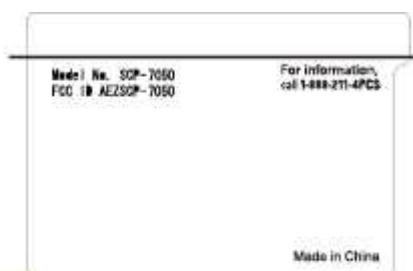

## SCP-7050 Rating Label

Note: The FCC ID label shown will be readily visible at the time of purchase.