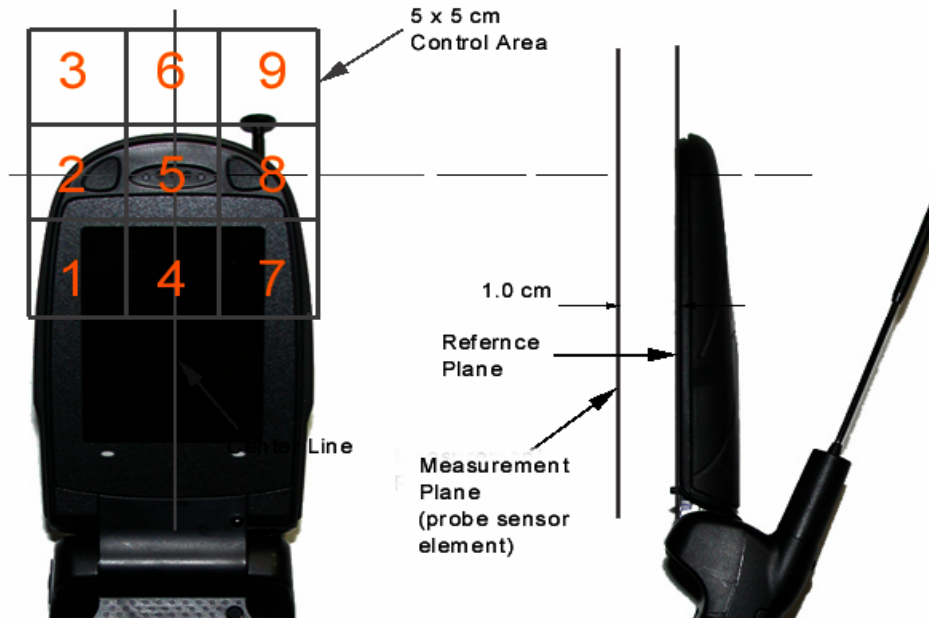

17. TEST PHOTOGRAPHS

See following Attached Pages for setup photographs.

FCC ID: AEZSCP-7050	 PCTEST wired & wireless	HAC (RF EMISSIONS) TEST REPORT	 SANYO	Reviewed by: Quality Manager
HAC Filename: 0611241044	Test Dates: Nov. 30 - Dec. 2, 2006	EUT Type: Dual-Band CDMA Phone with Bluetooth	Page 68 of 70	

Figure 17-1
Ear Reference Point HAC Phantom Alignment

Figure 17-2
HAC Phantom Plane Alignment

FCC ID: AEZSCP-7050	 PCTEST wireless	HAC (RF EMISSIONS) TEST REPORT	 SANYO	Reviewed by: Quality Manager
HAC Filename: 0611241044	Test Dates: Nov. 30 - Dec. 2, 2006	EUT Type: Dual-Band CDMA Phone with Bluetooth		Page 69 of 70

Figure 17-3
5x5 Scan grid above WD

Figure 17-4
E-Field WD Scan overlay

Figure 17-5
H-Field WD Scan overlay

FCC ID: AEZSCP-7050	PCTEST microwave	HAC (RF EMISSIONS) TEST REPORT	SANYO	Reviewed by: Quality Manager
HAC Filename: 0611241044	Test Dates: Nov. 30 - Dec. 2, 2006	EUT Type: Dual-Band CDMA Phone with Bluetooth		Page 70 of 70