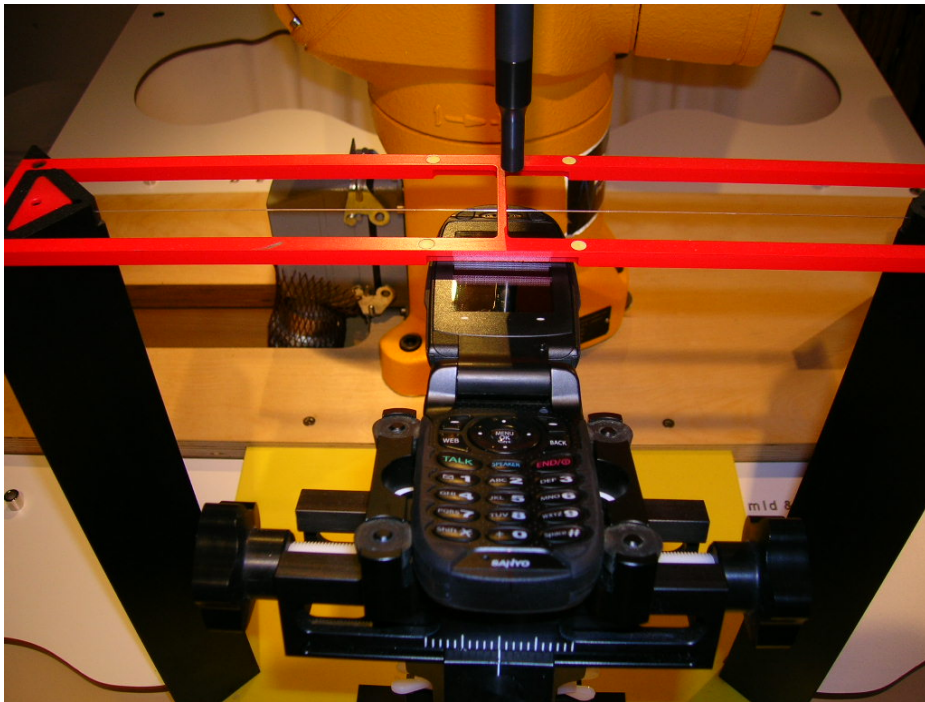

17. TEST PHOTOGRAPHS

See following Attached Pages for setup photographs.

FCC ID: AEZSCP-7050	 PCTEST wired & wireless	HAC (RF EMISSIONS) TEST REPORT	 SANYO	Reviewed by: Quality Manager
HAC Filename: 0611241044	Test Dates: Nov. 30 - Dec. 2, 2006	EUT Type: Dual-Band CDMA Phone with Bluetooth	Page 68 of 70	

Figure 17-1
Ear Reference Point HAC Phantom Alignment

Figure 17-2
HAC Phantom Plane Alignment

FCC ID: AEZSCP-7050	 PCTEST wireless	HAC (RF EMISSIONS) TEST REPORT	 SANYO	Reviewed by: Quality Manager
HAC Filename: 0611241044	Test Dates: Nov. 30 - Dec. 2, 2006	EUT Type: Dual-Band CDMA Phone with Bluetooth		Page 69 of 70

Figure 17-3
5x5 Scan grid above WD

Figure 17-4
E-Field WD Scan overlay

Figure 17-5
H-Field WD Scan overlay

FCC ID: AEZSCP-7050	PCTEST microwave	HAC (RF EMISSIONS) TEST REPORT	SANYO	Reviewed by: Quality Manager
HAC Filename: 0611241044	Test Dates: Nov. 30 - Dec. 2, 2006	EUT Type: Dual-Band CDMA Phone with Bluetooth		Page 70 of 70