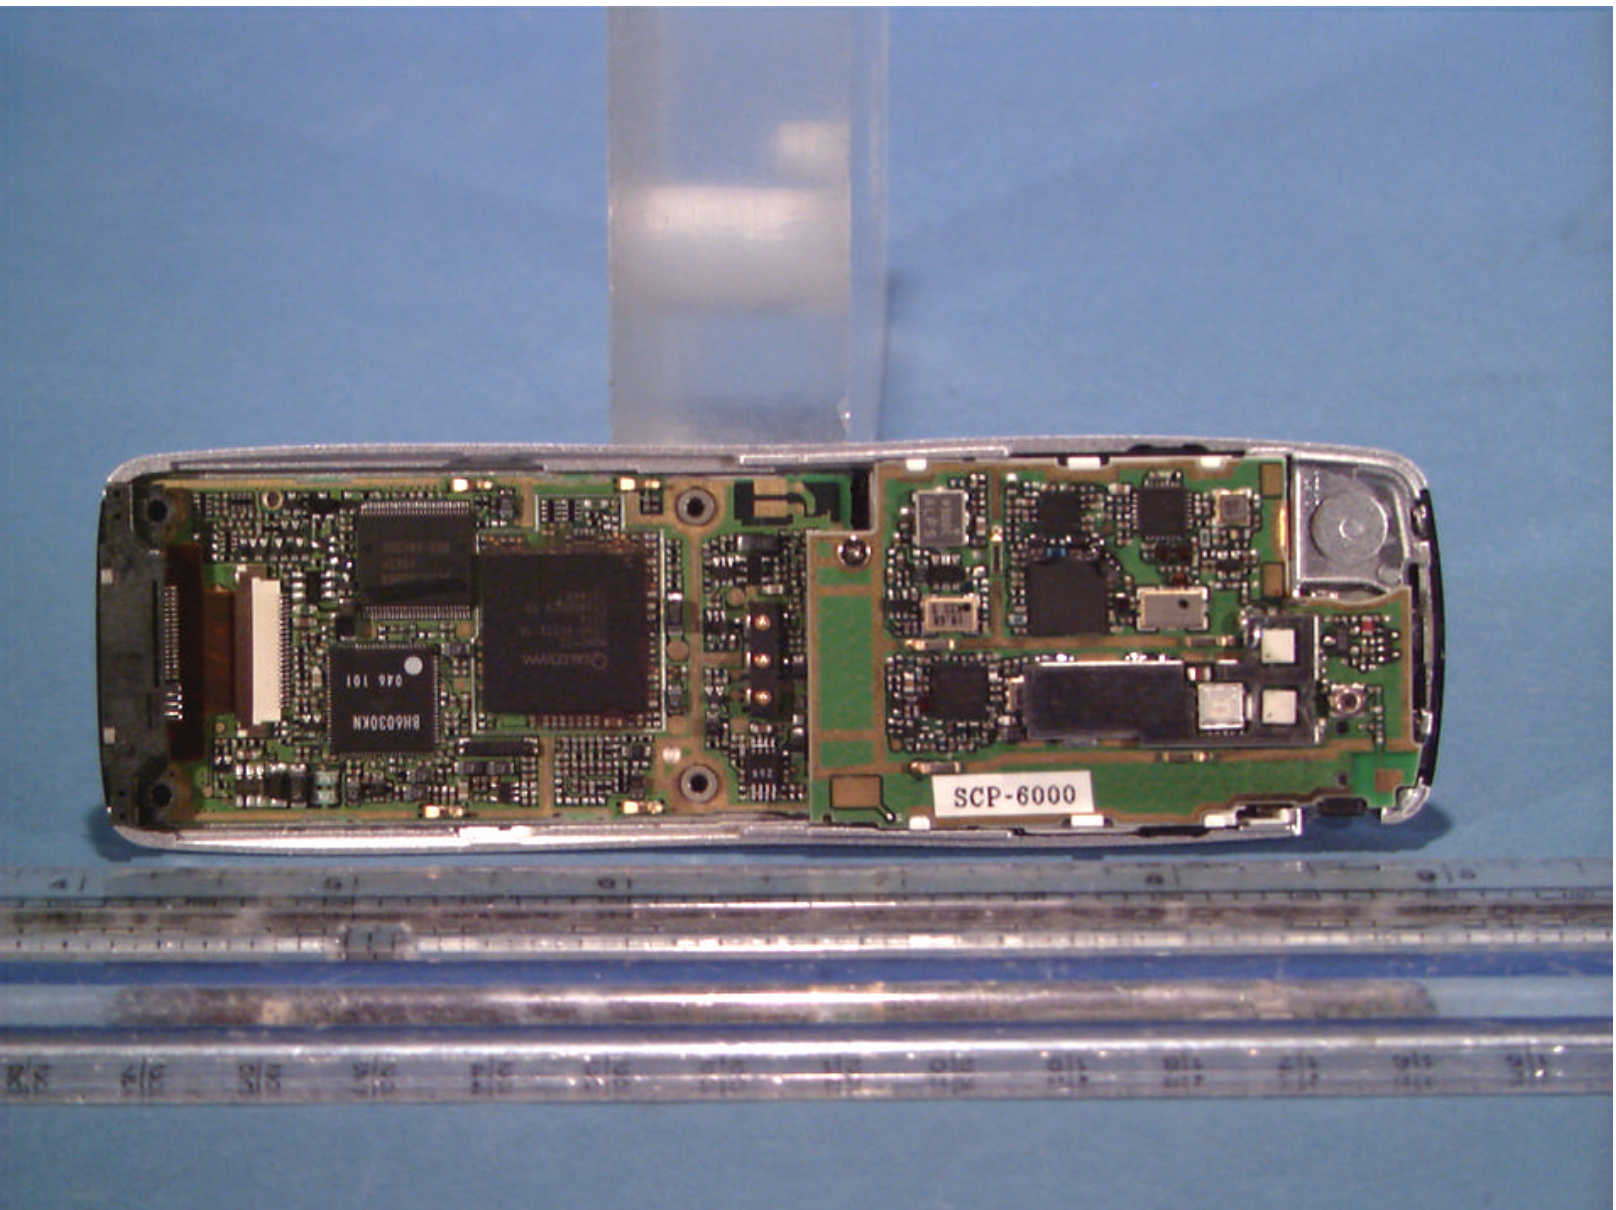

ATTACHMENT H - INTERNAL PHOTOGRAPHS

© 2001 PCTEST Lab

SANVO FCC ID: AEZSCP-6K (Model: SCP-6000)
Single-Band PCS Only Phone (CDMA)

NVLAP Lab Code: 100431-0

© 2001 PCTEST Lab

SANYO FCC ID: AEZSCP-6K (Model: SCP-6000)
Single-Band PCS Only Phone (CDMA)

NV/LAP Lab Code: 100431-0

© 2001 PCTEST Lab

SANVO FCC ID: AEZSCP-6K (Model: SCP-6000)
Single-Band PCS Only Phone (CDMA)

NVLAP Lab Code: 100431-0

© 2001 PCTEST Lab

SANYO FCC ID: AEZSCP-6K (Model: SCP-6000)
Single-Band PCS Only Phone (CDMA)