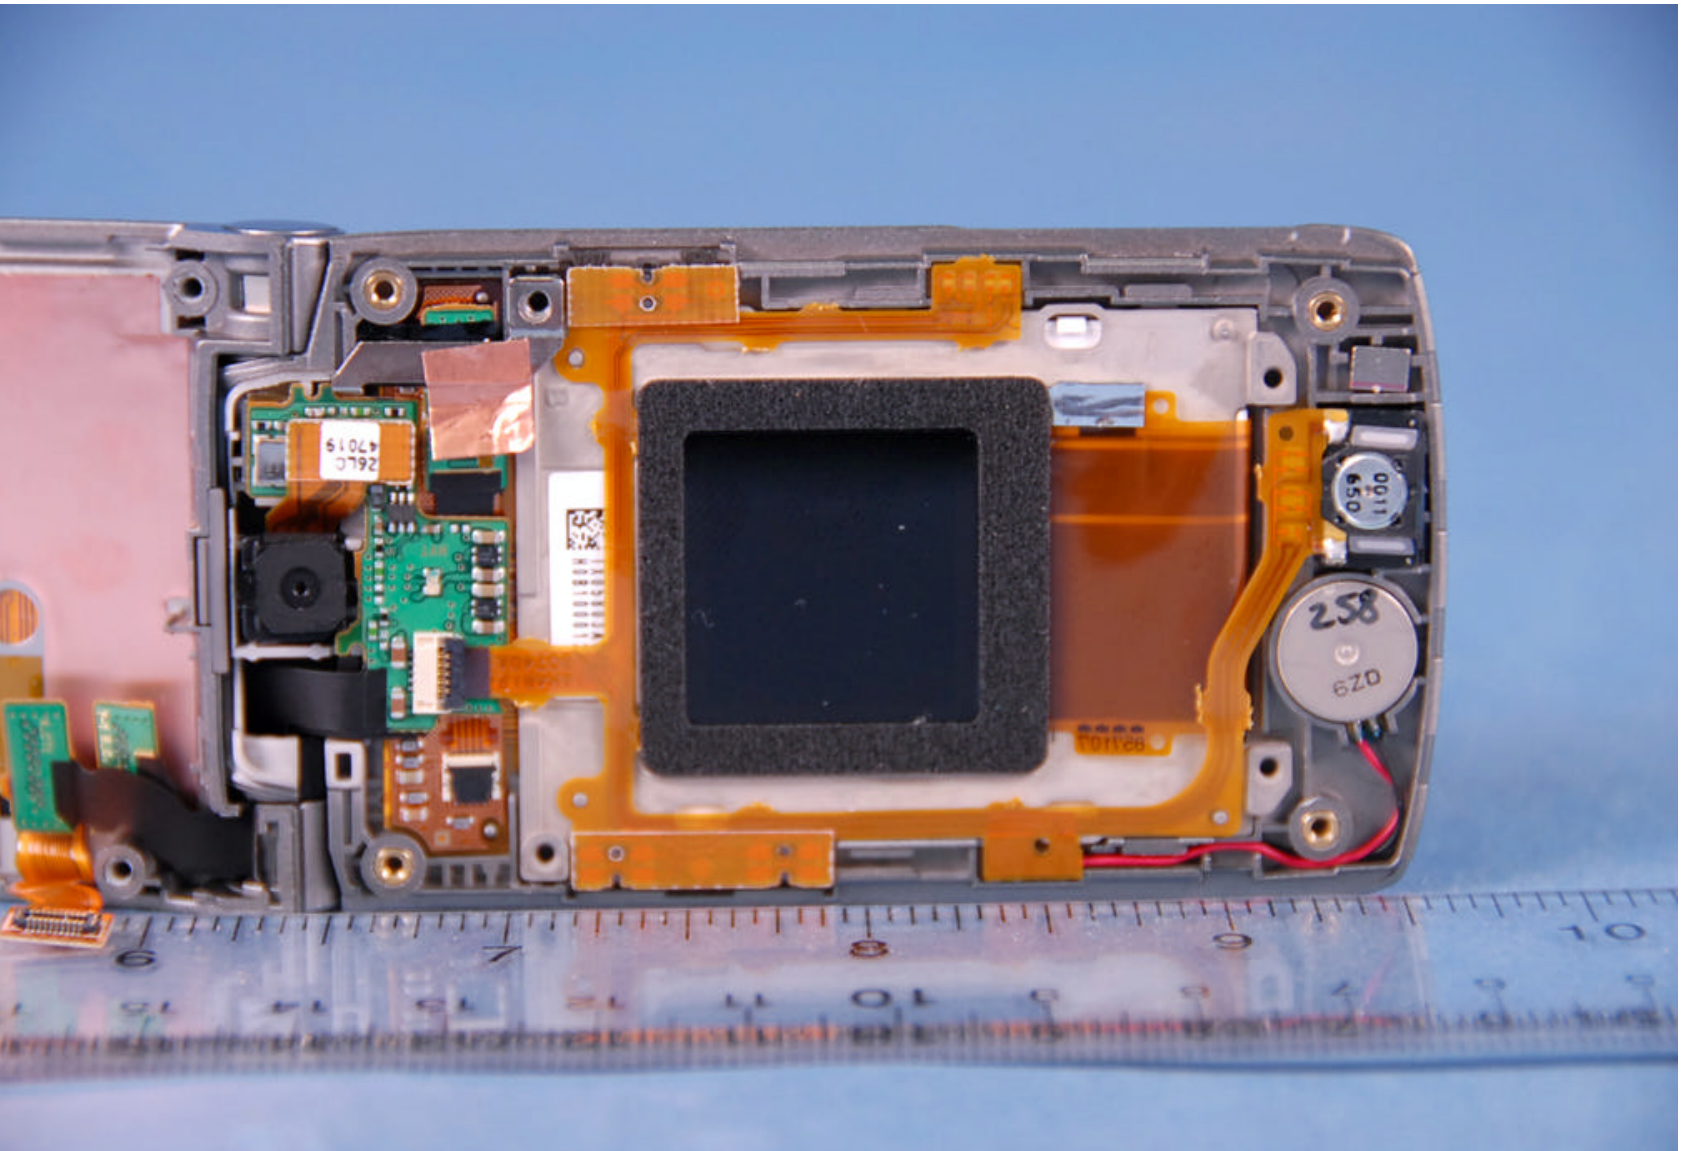

 PCTEST Computer Forensic Lab	Sanyo FCC ID: AEZSCP-6650	EUT Photographs
© 2007 PCTEST Lab.	Celluar / PCS CDMA Phone with Bluetooth	Model: Katana II

PCTEST
Compliance, Wireless, Lab.
© 2007 PCTEST Lab.

Sanyo FCC ID: AEZSCP-6650
Cellular / PCS CDMA Phone with Bluetooth

EUT Photographs
Model: Katana II

 PCTEST Computer, Wireless, Lab.	Sanyo FCC ID: AEZSCP-6650	EUT Photographs
© 2007 PCTEST Lab.	Celluar / PCS CDMA Phone with Bluetooth	Model: Katana II

 PCTEST Competitive Wireless Lab	Sanyo FCC ID: AEZSCP-6650	EUT Photographs
© 2007 PCTEST Lab.	Celluar / PCS CDMA Phone with Bluetooth	Model: Katana II

 PCTEST Computer Forensic Lab	Sanyo FCC ID: AEZSCP-6650	EUT Photographs
© 2007 PCTEST Lab.	Celluar / PCS CDMA Phone with Bluetooth	Model: Katana II

 PCTEST Competitive Wireless Lab	Sanyo FCC ID: AEZSCP-6650	EUT Photographs
© 2007 PCTEST Lab.	Celluar / PCS CDMA Phone with Bluetooth	Model: Katana II

 PCTEST Certified Wireless Lab	Sanyo FCC ID: AEZSCP-6650	EUT Photographs
© 2007 PCTEST Lab.	Celluar / PCS CDMA phone with Bluetooth	Model: Katana II