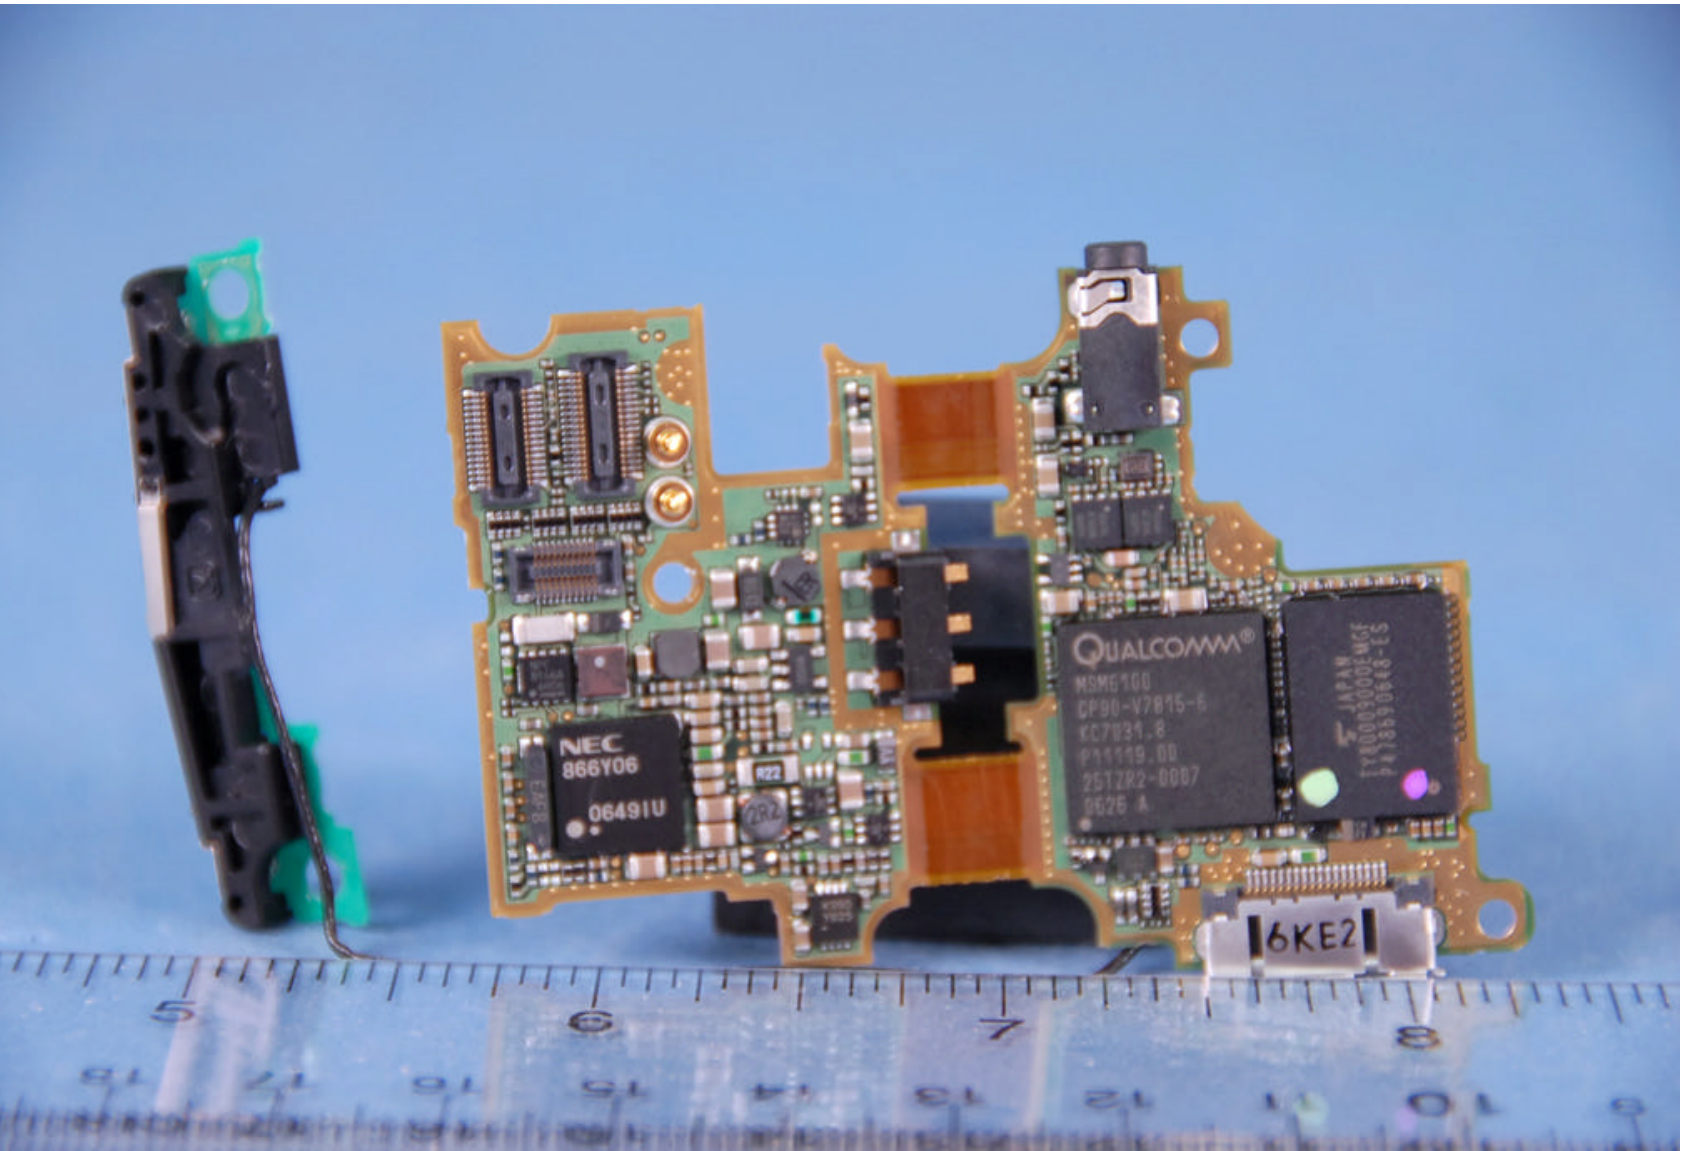

 PCTEST Computer Forensic Lab	Sanyo FCC ID: AEZSCP-6650	EUT Photographs
© 2007 PCTEST Lab.	Celluar / PCS CDMA Phone with Bluetooth	Model: Katana II

PCTEST
Compliance, Wireless, Lab.
© 2007 PCTEST Lab.

Sanyo FCC ID: AEZSCP-6650
Cellular / PCS CDMA Phone with Bluetooth

EUT Photographs
Model: Katana II

 PCTEST Computer, Wireless, Lab.	Sanyo FCC ID: AEZSCP-6650	EUT Photographs
© 2007 PCTEST Lab.	Celluar / PCS CDMA Phone with Bluetooth	Model: Katana II

 PCTEST Competitive Wireless Lab	Sanyo FCC ID: AEZSCP-6650	EUT Photographs
© 2007 PCTEST Lab.	Celluar / PCS CDMA Phone with Bluetooth	Model: Katana II

 PCTEST Computer Forensic Lab	Sanyo FCC ID: AEZSCP-6650	EUT Photographs
© 2007 PCTEST Lab.	Celluar / PCS CDMA Phone with Bluetooth	Model: Katana II

 PCTEST Competitive Wireless Lab	Sanyo FCC ID: AEZSCP-6650	EUT Photographs
© 2007 PCTEST Lab.	Celluar / PCS CDMA Phone with Bluetooth	Model: Katana II

 PCTEST Certified Wireless Lab	Sanyo FCC ID: AEZSCP-6650	EUT Photographs
© 2007 PCTEST Lab.	Celluar / PCS CDMA phone with Bluetooth	Model: Katana II