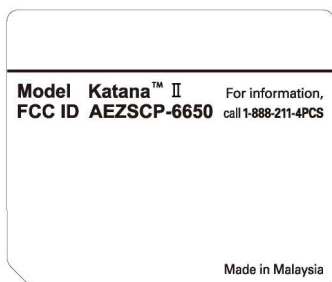

SCP-6650 Rating Label

Note: The FCC ID label shown will be readily visible at the time of purchase.