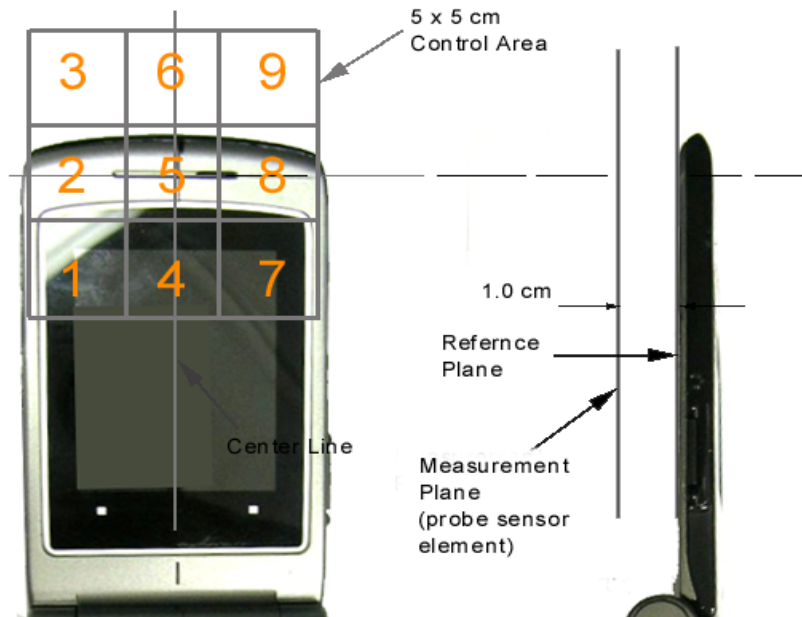

17. TEST PHOTOGRAPHS

See following Attached Pages for setup photographs.

FCC ID: AEZSCP-6650	 PCTEST wired & wireless	HAC (RF EMISSIONS) TEST REPORT		Reviewed by: Quality Manager
HAC Filename: 0702230105.AEZ	Test Dates: February 28 - 3, 2007	EUT Type: Dual-Band CDMA Phone with Bluetooth	Page 68 of 70	

Figure 17-1
Ear Reference Point HAC Phantom Alignment

Figure 17-2
HAC Phantom Plane Alignment

FCC ID: AEZSCP-6650	 PCTEST wireless	HAC (RF EMISSIONS) TEST REPORT	 SANYO	Reviewed by: Quality Manager
HAC Filename: 0702230105.AEZ	Test Dates: February 28 - 3, 2007	EUT Type: Dual-Band CDMA Phone with Bluetooth		Page 69 of 70

Figure 17-3
5x5 Scan grid above WD

Figure 17-4
E-Field WD Scan overlay

Figure 17-5
H-Field WD Scan overlay

FCC ID: AEZSCP-6650	PCTEST wireless	HAC (RF EMISSIONS) TEST REPORT	SANYO	Reviewed by: Quality Manager
HAC Filename: 0702230105.AEZ	Test Dates: February 28 - 3, 2007	EUT Type: Dual-Band CDMA Phone with Bluetooth		Page 70 of 70