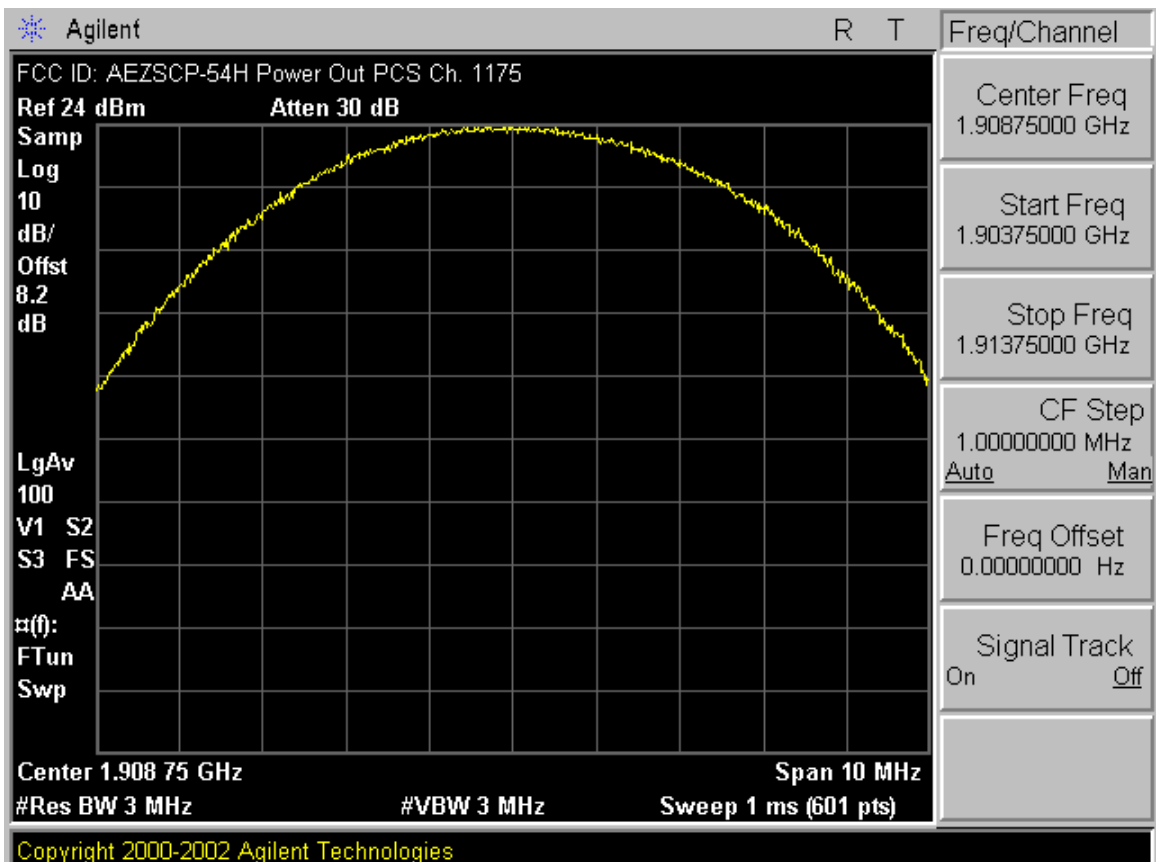

Cellular CDMA Band Edge Ch. 1013

Cellular CDMA Band Edge Ch. 777

Cellular CDMA Ch. 1013 4 MHz. Span

Cellular CDMA Ch. 777 4 MHz. Span

Cellular CDMA Block Edge Ch. 310

Cellular CDMA Block Edge Ch. 357

Cellular CDMA Block Edge Ch. 643

Cellular CDMA Block Edge Ch. 690

Cellular CDMA Block Edge Ch. 693

Cellular CDMA Block Edge Ch. 740

PCS CDMA Ch. 0025 4 MHz. Span

PCS CDMA Ch. 1175 4 MHz. Span