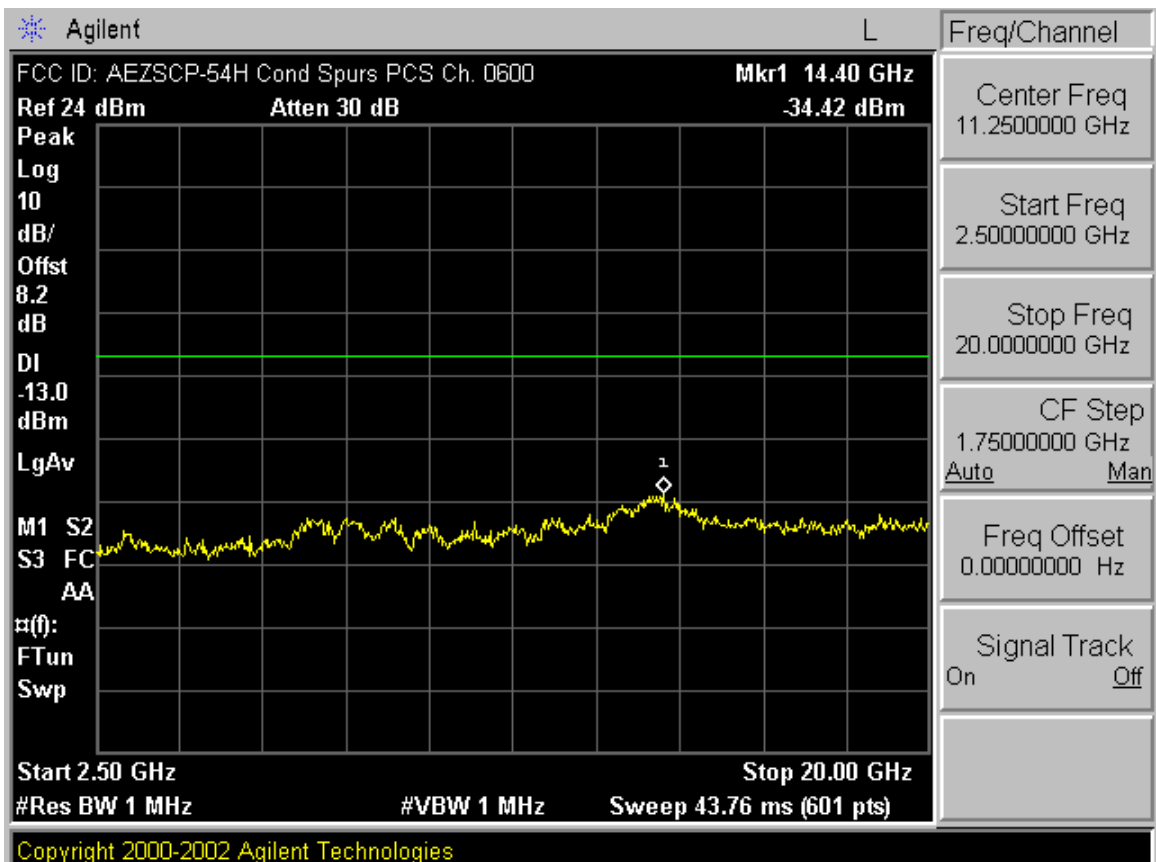

Cellular CDMA Band Edge Ch. 1013

Cellular CDMA Band Edge Ch. 777

Cellular CDMA Ch. 1013 4 MHz. Span

Cellular CDMA Ch. 777 4 MHz. Span

Cellular CDMA Block Edge Ch. 310

Cellular CDMA Block Edge Ch. 357

Cellular CDMA Block Edge Ch. 643

Cellular CDMA Block Edge Ch. 690

Cellular CDMA Block Edge Ch. 693

Cellular CDMA Block Edge Ch. 740

PCS CDMA Ch. 0025 4 MHz. Span

PCS CDMA Ch. 1175 4 MHz. Span