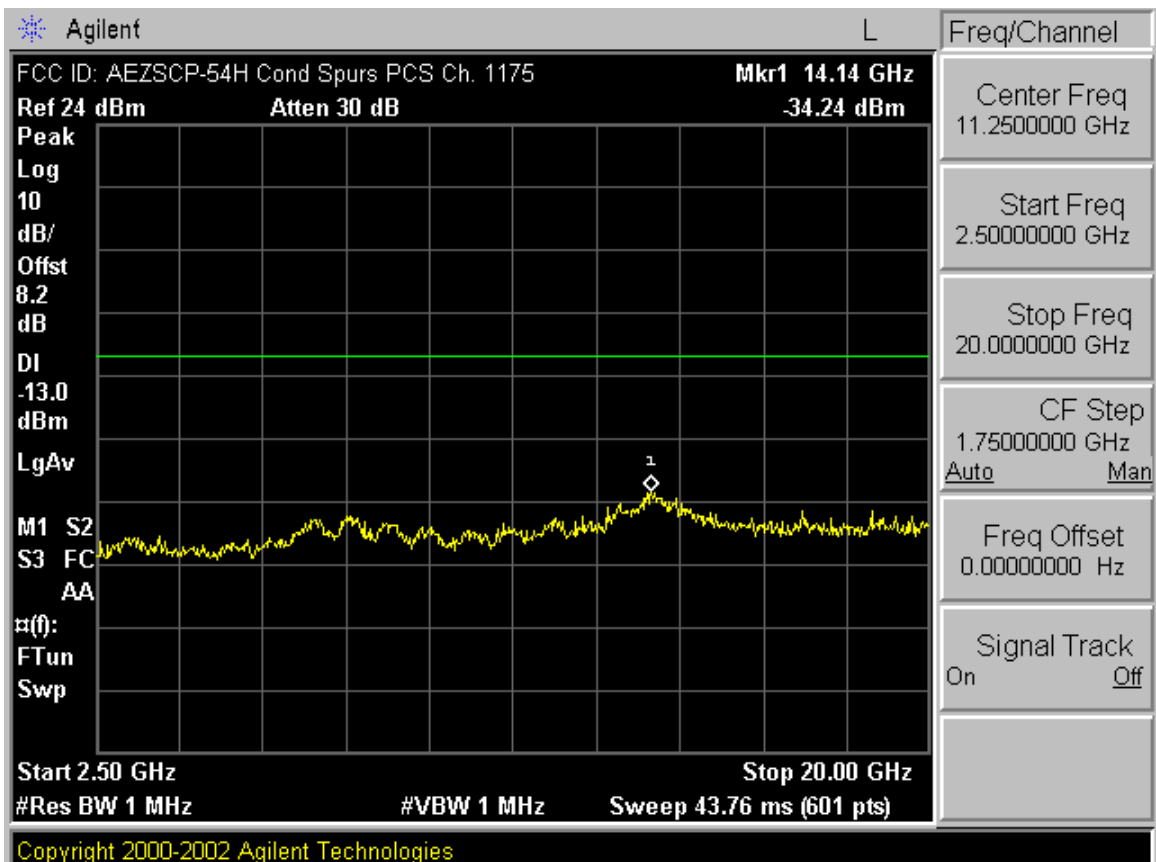

Cellular CDMA Band Edge Ch. 1013

Cellular CDMA Band Edge Ch. 777

Cellular CDMA Ch. 1013 4 MHz. Span

Cellular CDMA Ch. 777 4 MHz. Span

Cellular CDMA Block Edge Ch. 310

Cellular CDMA Block Edge Ch. 357

Cellular CDMA Block Edge Ch. 643

Cellular CDMA Block Edge Ch. 690

Cellular CDMA Block Edge Ch. 693

Cellular CDMA Block Edge Ch. 740

PCS CDMA Ch. 0025 4 MHz. Span

PCS CDMA Ch. 1175 4 MHz. Span