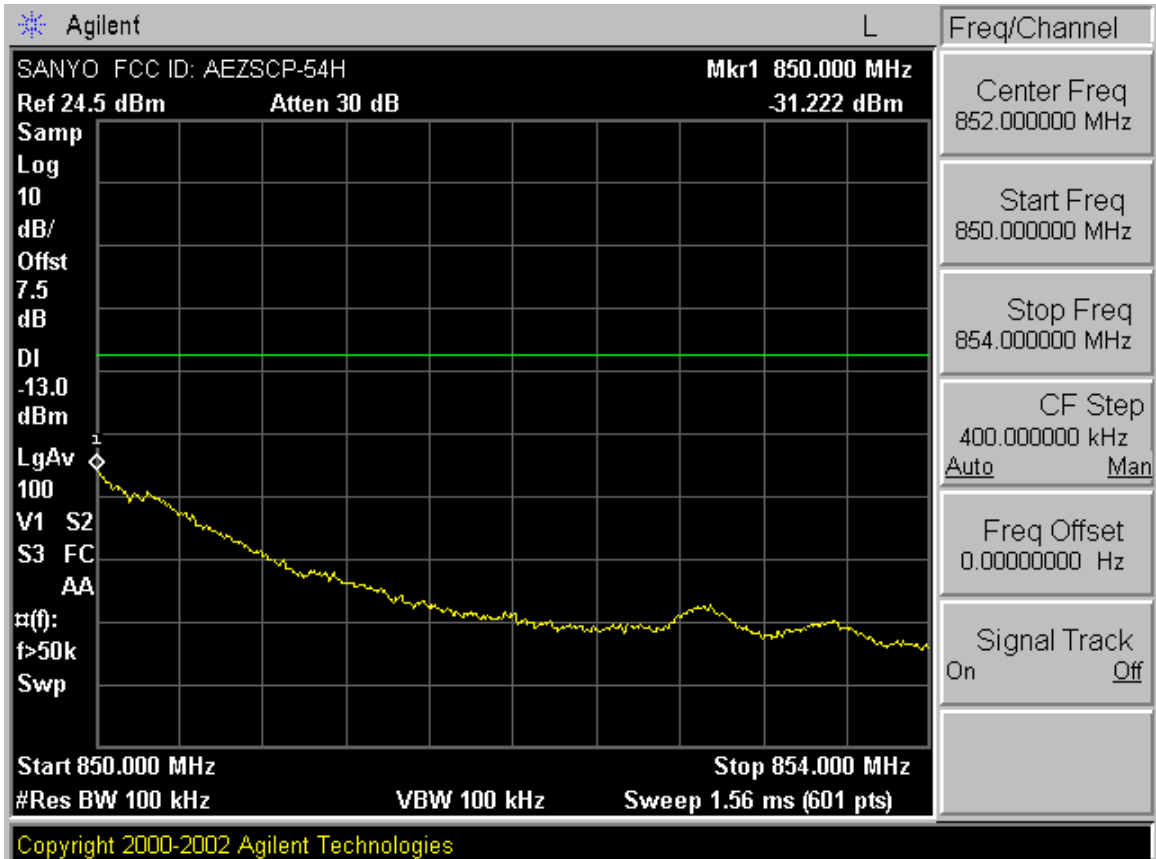

Cellular CDMA Band Edge Ch. 1013

Cellular CDMA Band Edge Ch. 777

Cellular CDMA Ch. 1013 4 MHz. Span

Cellular CDMA Ch. 777 4 MHz. Span

Cellular CDMA Block Edge Ch. 310

Cellular CDMA Block Edge Ch. 357

Cellular CDMA Block Edge Ch. 643

Cellular CDMA Block Edge Ch. 690

Cellular CDMA Block Edge Ch. 693

Cellular CDMA Block Edge Ch. 740

PCS CDMA Ch. 0025 4 MHz. Span

PCS CDMA Ch. 1175 4 MHz. Span