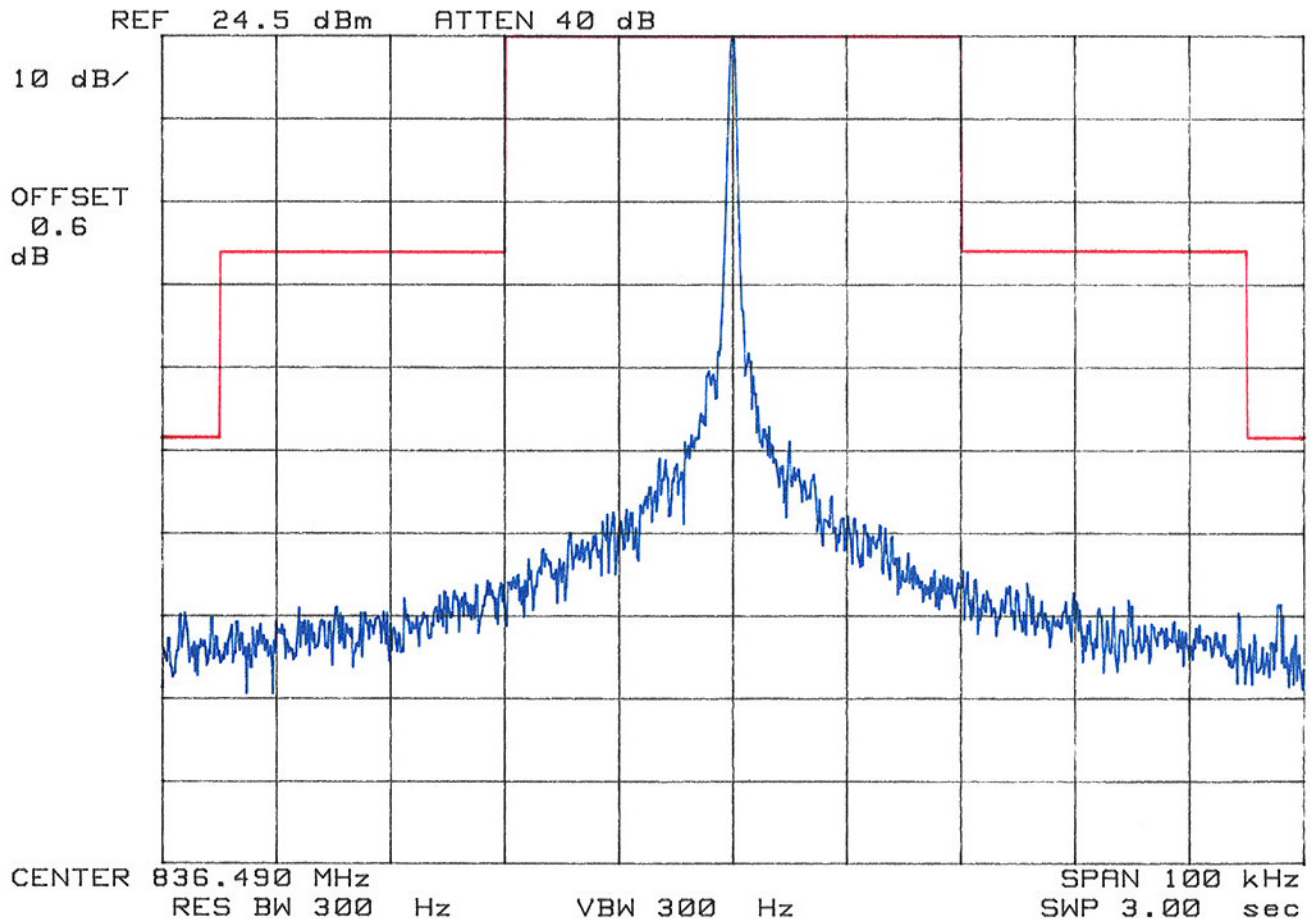

## SPECTRUM ANALYZER PRESENTATION

FCC ID:AEZSCP-4930

SANYO

Tri-Mode Phone

FM Channel 383

Operating Frequency: 836.490 MHz

Output Power : 24.5 dBm

Test Mode:Unmodulated Signal

## SPECTRUM ANALYZER PRESENTATION

FCC ID:AEZSCP-4930

SANYO

Tri-Mode Phone

FM Channel 383

Operating Frequency: 836.490 MHz

Output Power : 24.5 dBm

Test Mode:Voice