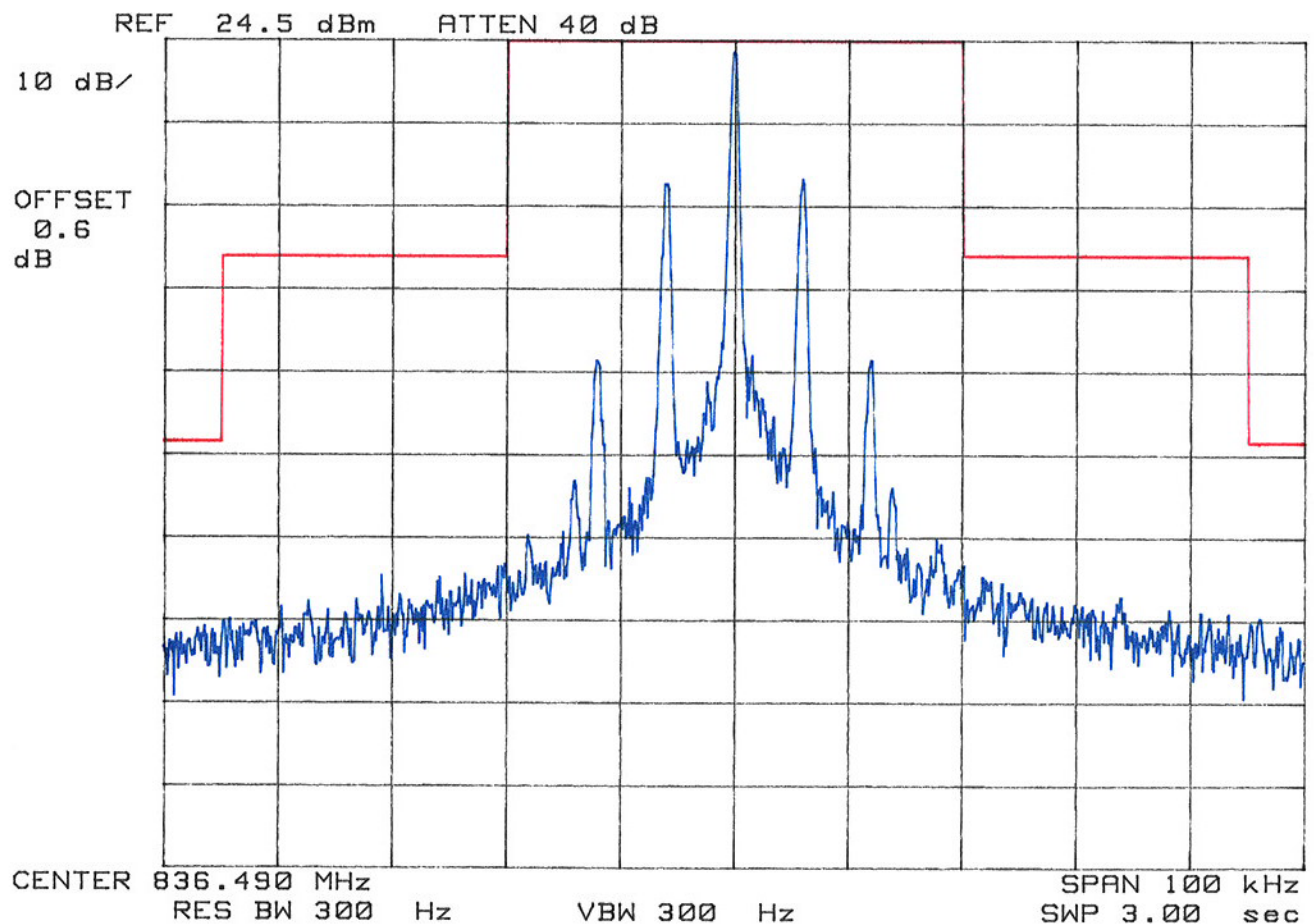

## SPECTRUM ANALYZER PRESENTATION

FCC ID:AEZSCP-4930

SANYO

Tri-Mode Phone

FM Channel 383

Operating Frequency: 836.490 MHz

Output Power : 24.5 dBm

Test Mode:SAT