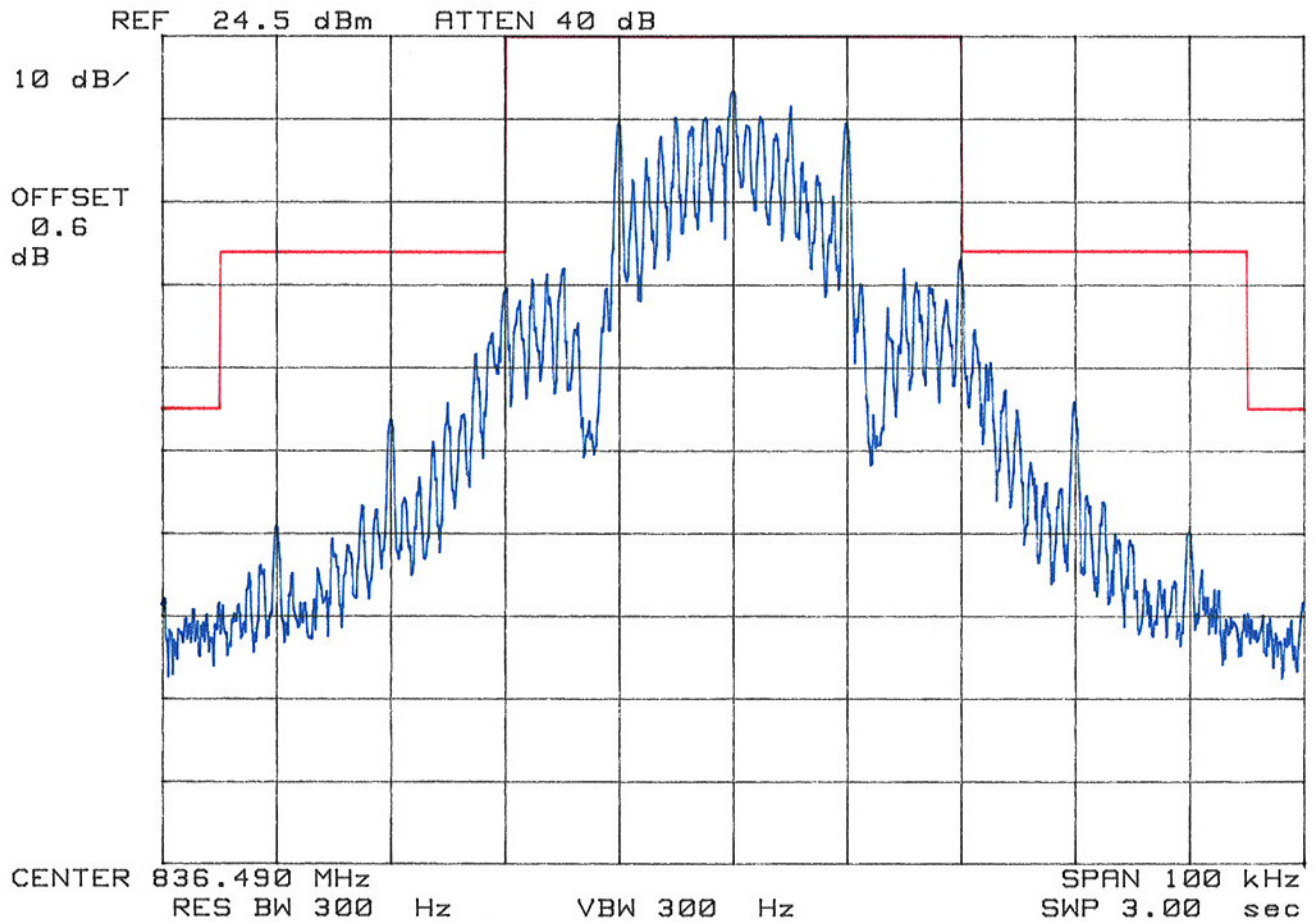

## SPECTRUM ANALYZER PRESENTATION

FCC ID:AEZSCP-4930

SANYO

Tri-Mode Phone

FM Channel 383

Operating Frequency: 836.490 MHz

Output Power : 24.5 dBm

Test Mode:Wide Band Data