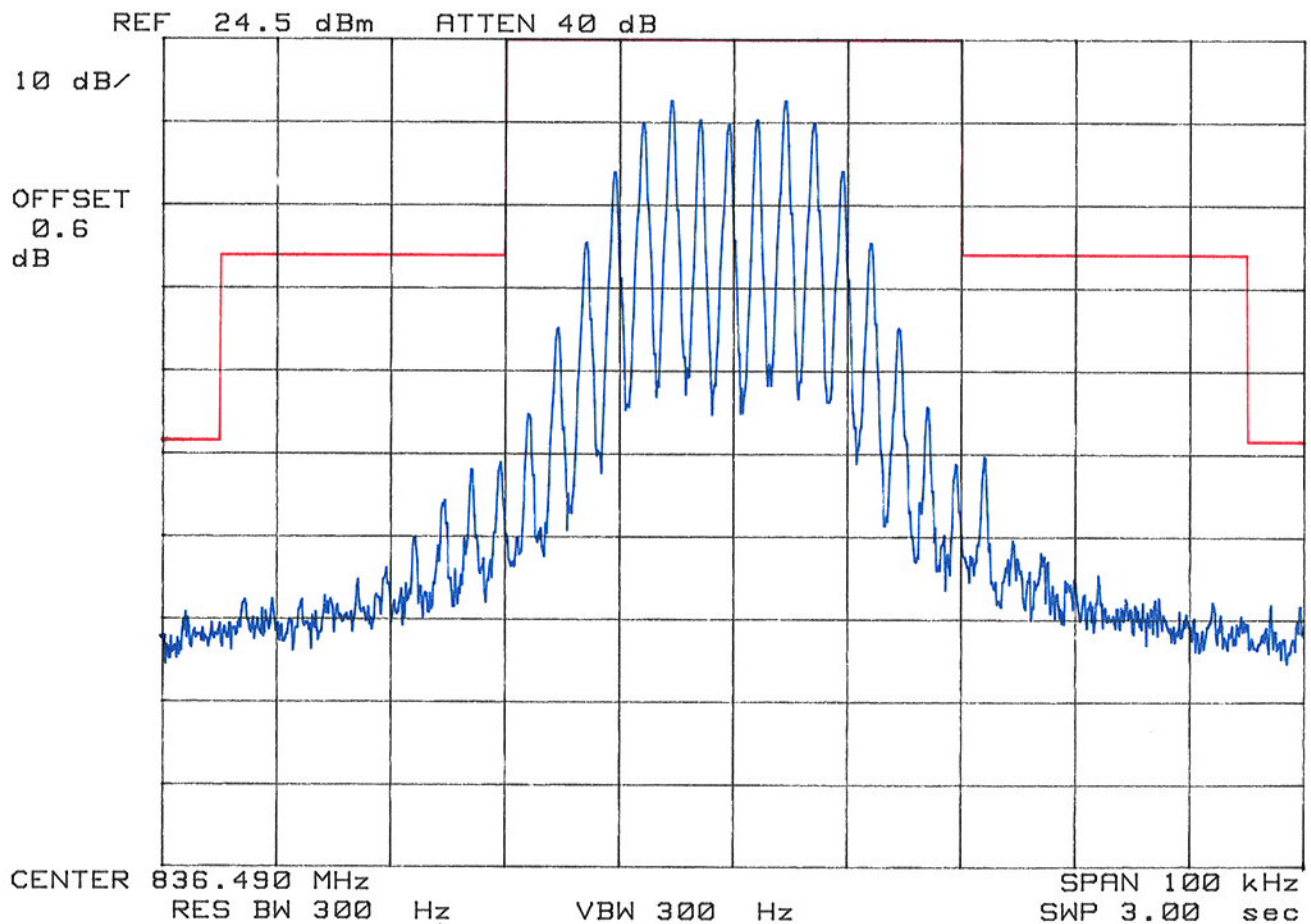

## SPECTRUM ANALYZER PRESENTATION

FCC ID:AEZSCP-4930

SANYO

Tri-Mode Phone

FM Channel 383

Operating Frequency: 836.490 MHz

Output Power : 24.5 dBm

Test Mode:Voice

## SPECTRUM ANALYZER PRESENTATION

FCC ID:AEZSCP-4930

SANYO

Tri-Mode Phone

FM Channel 383

Operating Frequency: 836.490 MHz

Output Power : 24.5 dBm

Test Mode:Wide Band Data