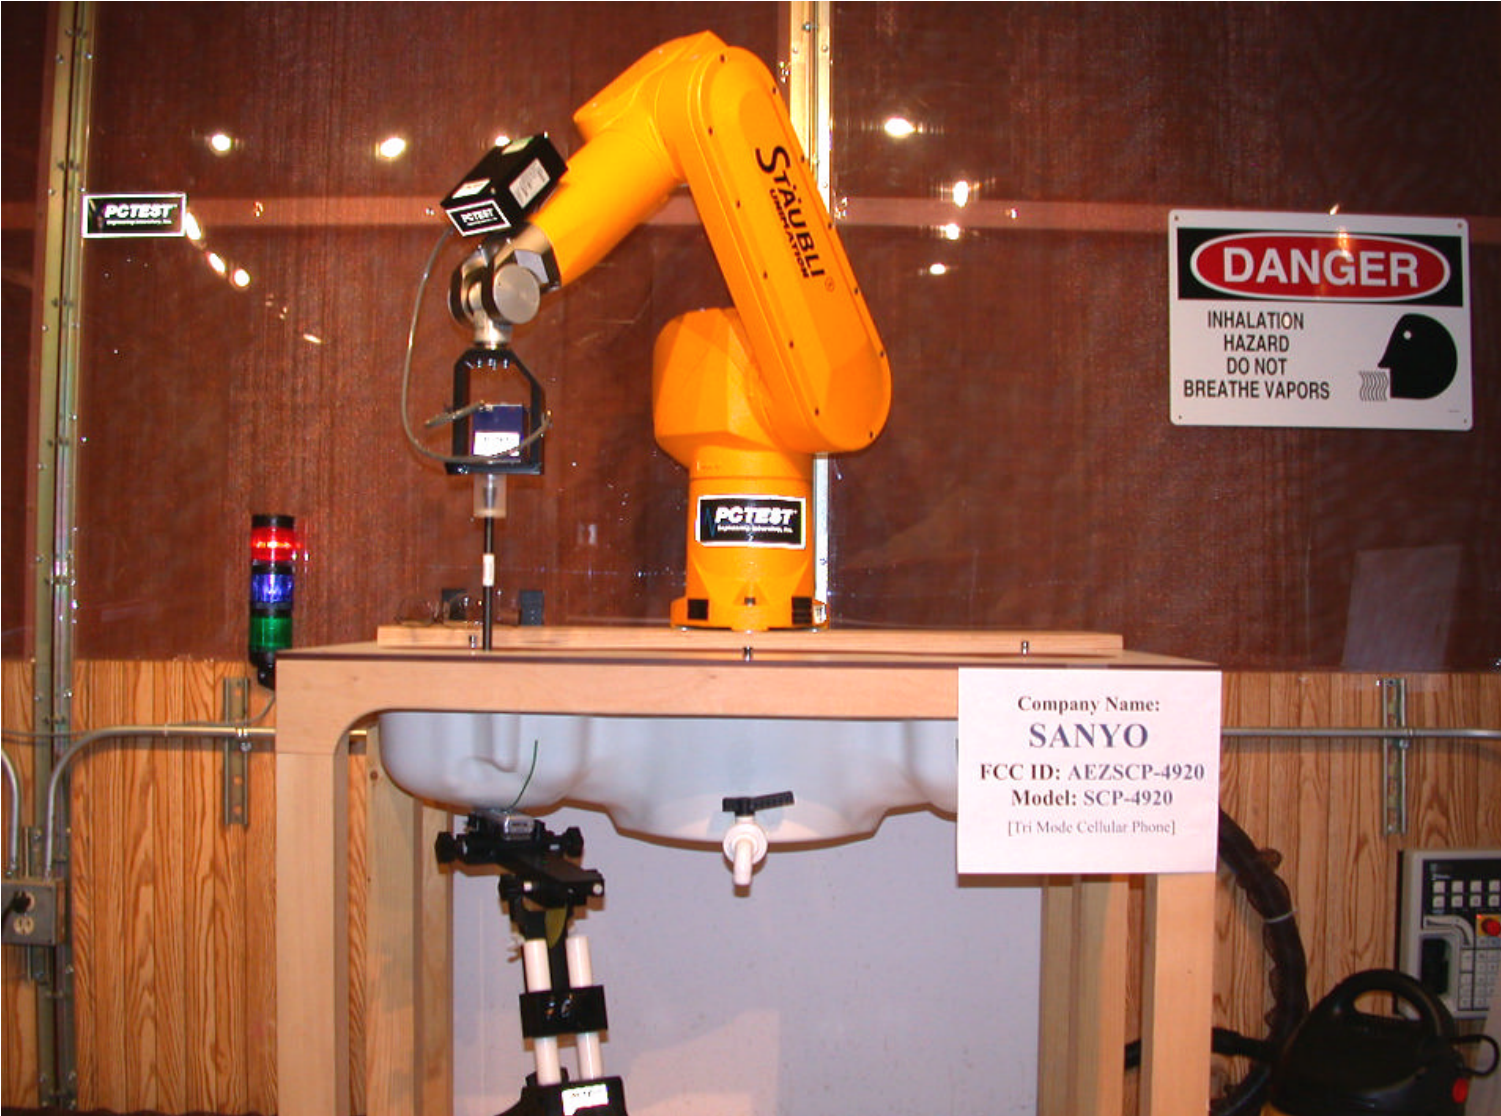

 © 2004 PCTEST Lab.	SANYO FCC ID: AEZSCP-4920 Tri-Mode Dual-Band Analog/PCS Phone	EUT Photographs Model: SCP-4920
---	--	------------------------------------

 © 2004 PCTEST Lab.	SANYO FCC ID: AEZSCP-4920	EUT Photographs
	Tri-Mode Dual-Band Analog/PCS Phone	Model: SCP-4920

 © 2004 PCTEST Lab.	SANYO FCC ID: AEZSCP-4920 Tri-Mode Dual-Band Analog/PCS Phone	EUT Photographs Model: SCP-4920
---	--	------------------------------------

 PCTEST Professional Cellular Testing Lab	SANYO FCC ID: AEZSCP-4920	EUT Photographs
© 2004 PCTEST Lab.	Tri-Mode Dual-Band Analog/PCS Phone	Model: SCP-4920

 © 2004 PCTEST Lab.	SANYO FCC ID: AEZSCP-4920 Tri-Mode Dual-Band Analog/PCS Phone	EUT Photographs Model: SCP-4920
---	--	------------------------------------

 Professional Video Imaging Lab	SANYO FCC ID: AEZSCP-4920	EUT Photographs
© 2004 PCTEST Lab.	Tri-Mode Dual-Band Analog/PCS Phone	Model: SCP-4920

  
© 2004 PCTEST Lab.

SANYO FCC ID: AEZSCP-4920  
Tri-Mode Dual-Band Analog/PCS Phone

EUT Photographs  
Model: SCP-4920

Company Name:  
**SANYO**  
C ID: AEZSCP-4920  
Model: SCP-4920  
[Tri Mode Cellular Phone]