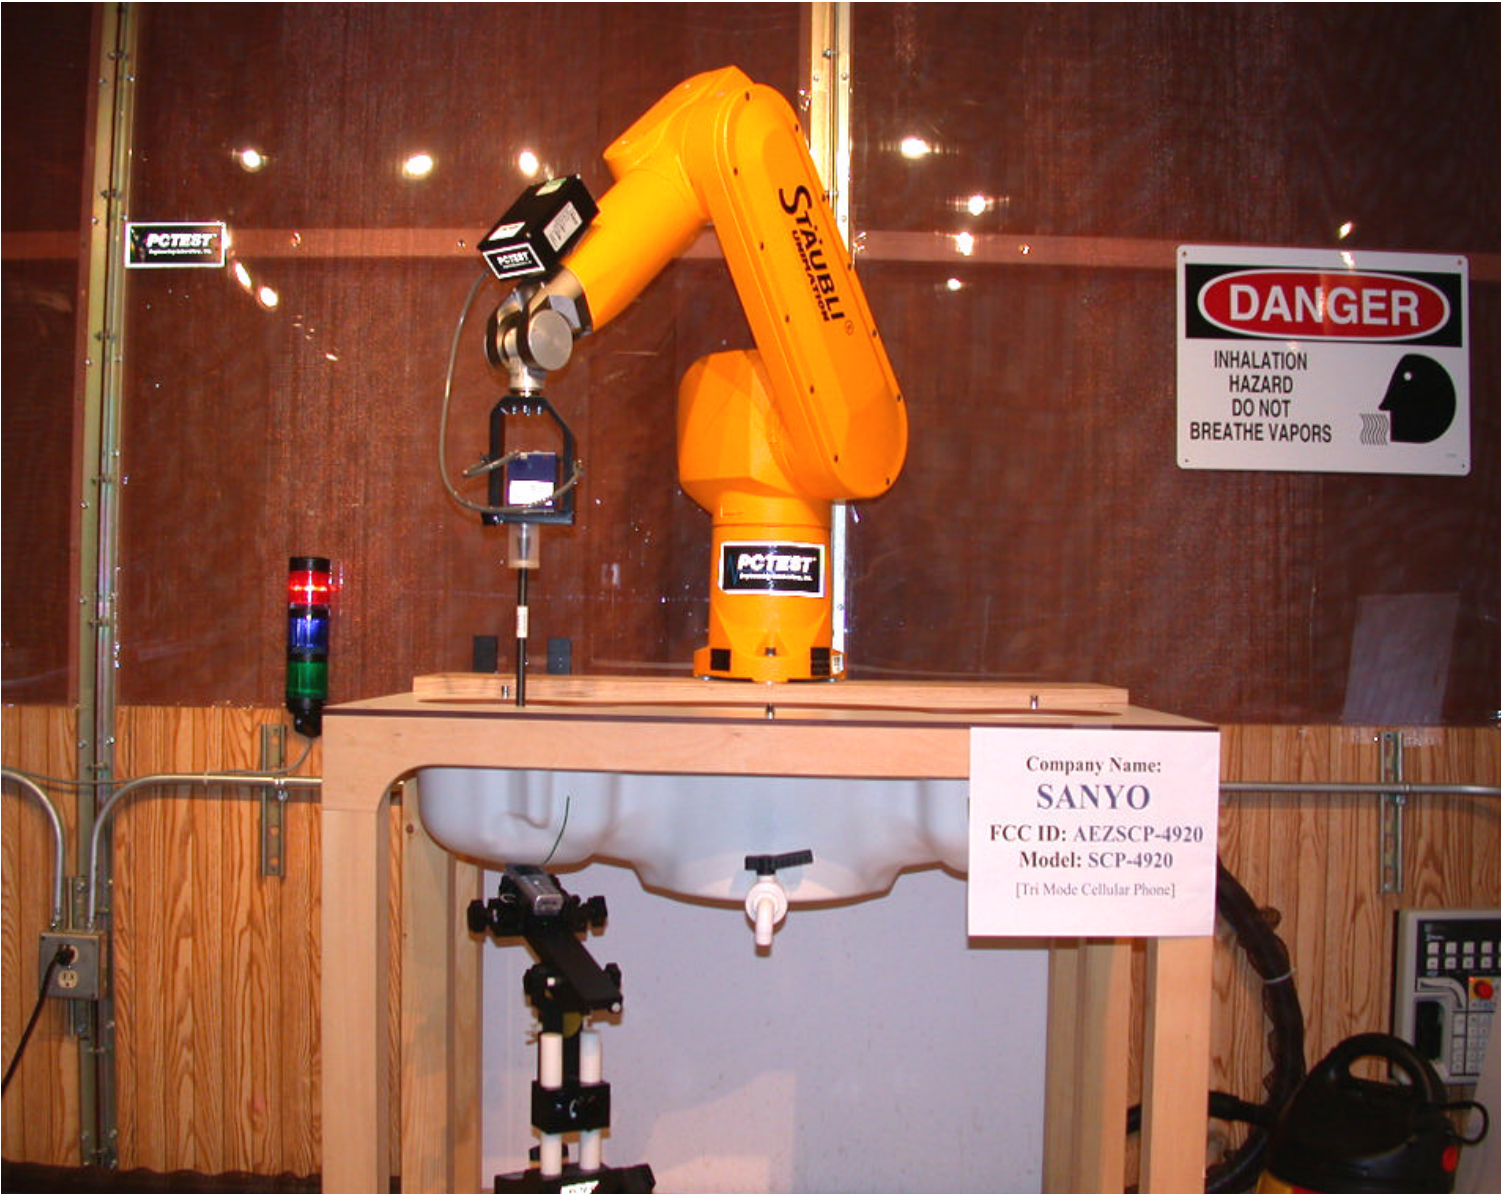

 © 2004 PCTEST Lab.	SANYO FCC ID: AEZSCP-4920 Tri-Mode Dual-Band Analog/PCS Phone	EUT Photographs Model: SCP-4920
---	--	------------------------------------

 © 2004 PCTEST Lab.	SANYO FCC ID: AEZSCP-4920	EUT Photographs
	Tri-Mode Dual-Band Analog/PCS Phone	Model: SCP-4920

 © 2004 PCTEST Lab.	SANYO FCC ID: AEZSCP-4920 Tri-Mode Dual-Band Analog/PCS Phone	EUT Photographs Model: SCP-4920
---	--	------------------------------------

 PCTEST Professional Cellular Testing Lab	SANYO FCC ID: AEZSCP-4920	EUT Photographs
© 2004 PCTEST Lab.	Tri-Mode Dual-Band Analog/PCS Phone	Model: SCP-4920

 © 2004 PCTEST Lab.	SANYO FCC ID: AEZSCP-4920 Tri-Mode Dual-Band Analog/PCS Phone	EUT Photographs Model: SCP-4920
---	--	------------------------------------

 Professional Video Imaging Lab	SANYO FCC ID: AEZSCP-4920	EUT Photographs
© 2004 PCTEST Lab.	Tri-Mode Dual-Band Analog/PCS Phone	Model: SCP-4920

  
© 2004 PCTEST Lab.

SANYO FCC ID: AEZSCP-4920  
Tri-Mode Dual-Band Analog/PCS Phone

EUT Photographs  
Model: SCP-4920

Company Name:  
**SANYO**  
C ID: AEZSCP-4920  
Model: SCP-4920  
[Tri Mode Cellular Phone]