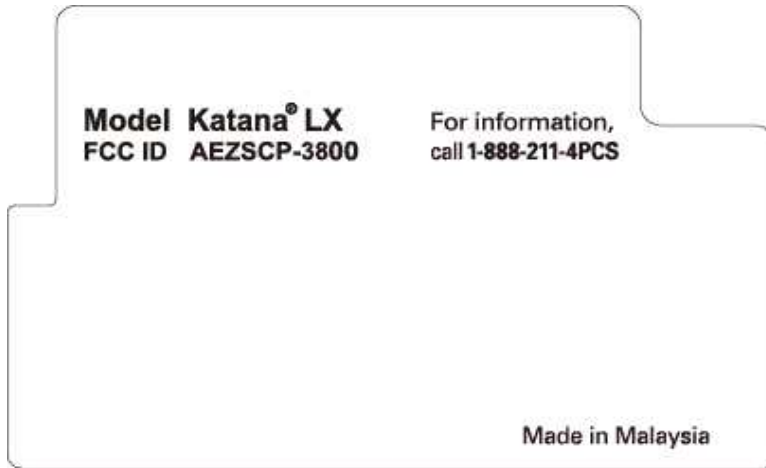

SCP-3800\_TOP\_ASSY\_ASM

AEZSCP-3800  
Rating Label

<Note on FCC ID>

The handset's FCC ID is printed on the outside of the box. As the box contains the handset without battery/battery cover installed, the FCC ID printed on the rating label affixed to the opening on the back of the handset will be easily visible.