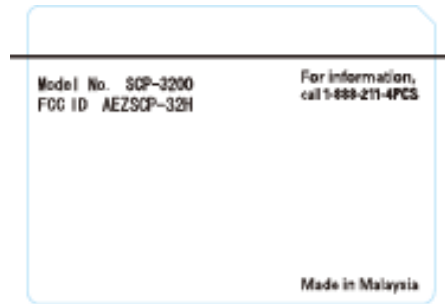

AEZSCP-32H Rating Label

Note: The FCC ID label shown will be readily visible at the time of purchase.