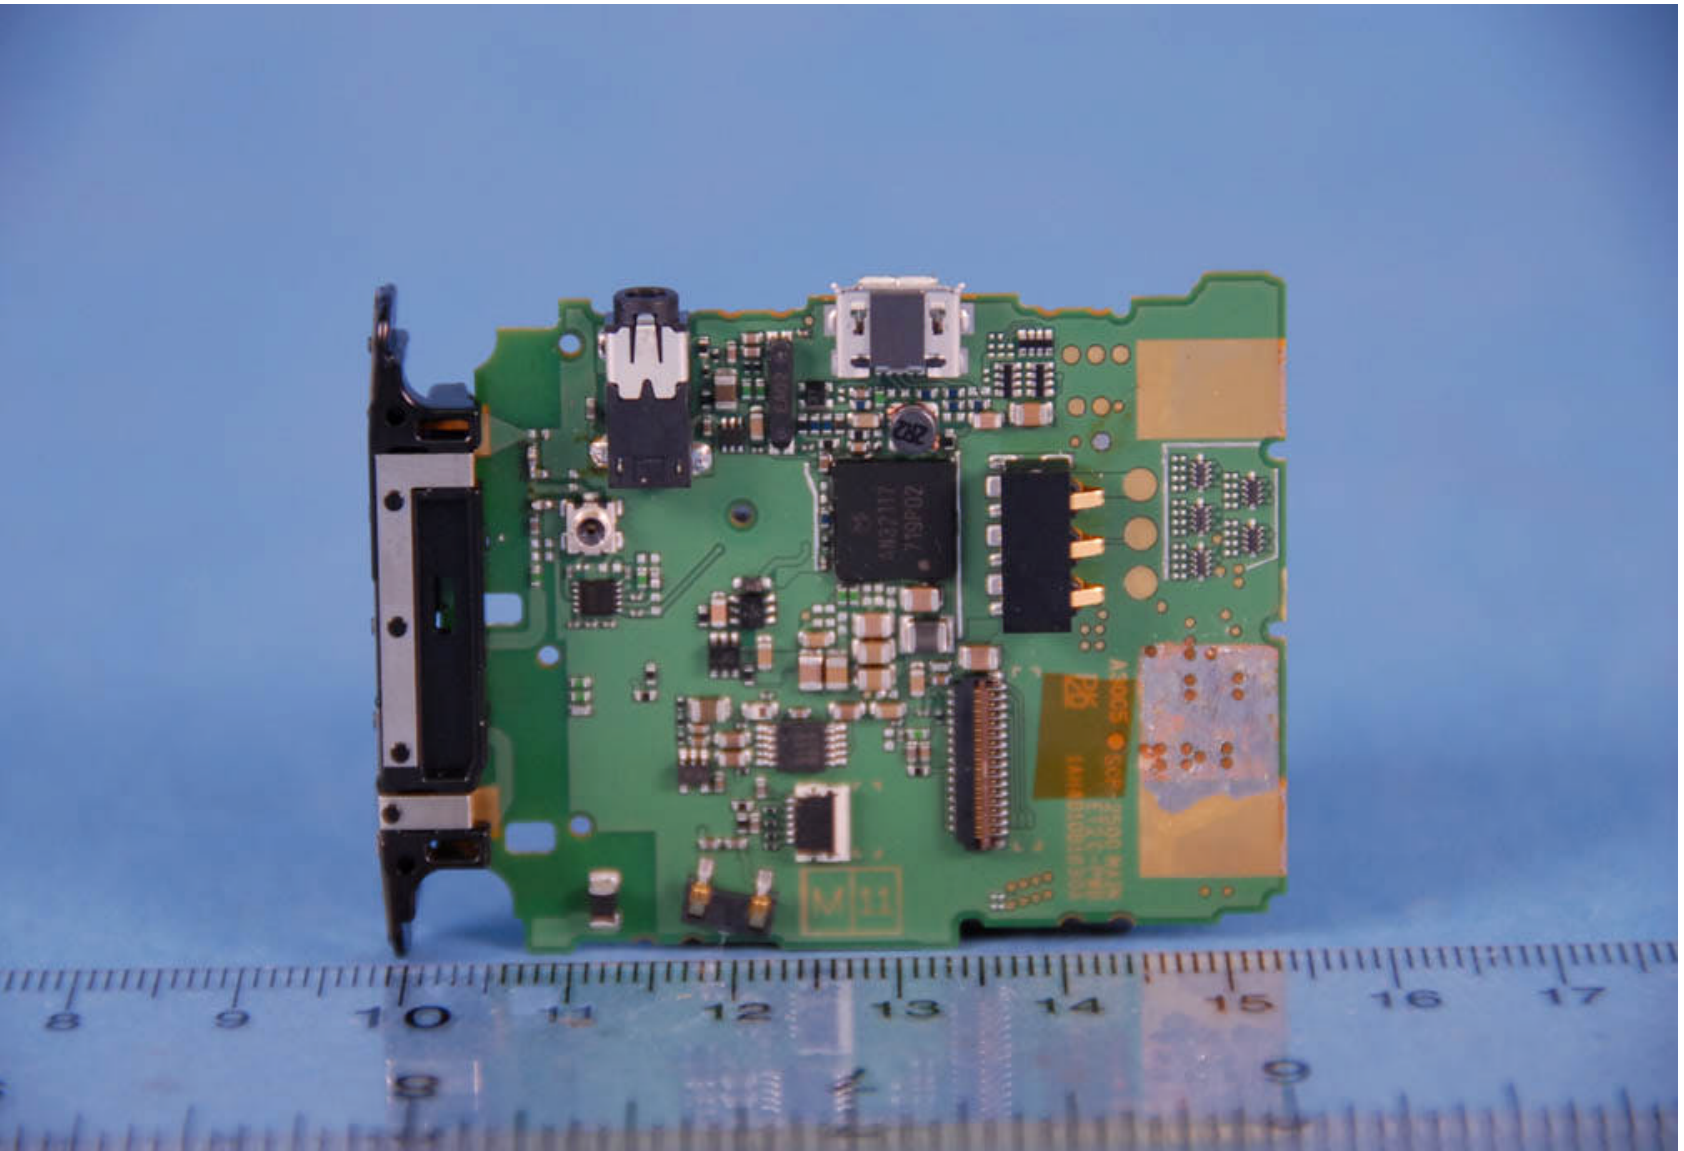

 PCTEST Computer Forensic Lab	SANYO FCC ID: AEZSCP-25H	EUT Photographs
© 2007 PCTEST Lab.	Cellular/PCS CDMA Phone with Bluetooth	Model: S1

 PCTEST Computer Forensic Lab	SANYO FCC ID: AEZSCP-25H	EUT Photographs
© 2007 PCTEST Lab.	Cellular/PCS CDMA Phone with Bluetooth	Model: S1

 PCTEST Certified Wireless Lab	SANYO FCC ID: AEZSCP-25H	EUT Photographs
© 2007 PCTEST Lab.	Cellular/PCS CDMA Phone with Bluetooth	Model: S1

 © 2007 PCTEST Lab.	SANYO FCC ID: AEZSCP-25H Cellular/PCS CDMA Phone with Bluetooth	EUT Photographs Model: S1
---	--	------------------------------

 © 2007 PCTEST Lab.	SANYO FCC ID: AEZSCP-25H Cellular/PCS CDMA Phone with Bluetooth	EUT Photographs Model: S1
---	--	------------------------------

 PCTEST Competitive Wireless Lab	SANYO FCC ID: AEZSCP-25H	EUT Photographs
© 2007 PCTEST Lab.	Cellular/PCS CDMA Phone with Bluetooth	Model: S1

 PCTEST Computer Windows Lab	SANYO FCC ID: AEZSCP-25H	EUT Photographs
© 2007 PCTEST Lab.	Cellular/PCS CDMA Phone with Bluetooth	Model: S1