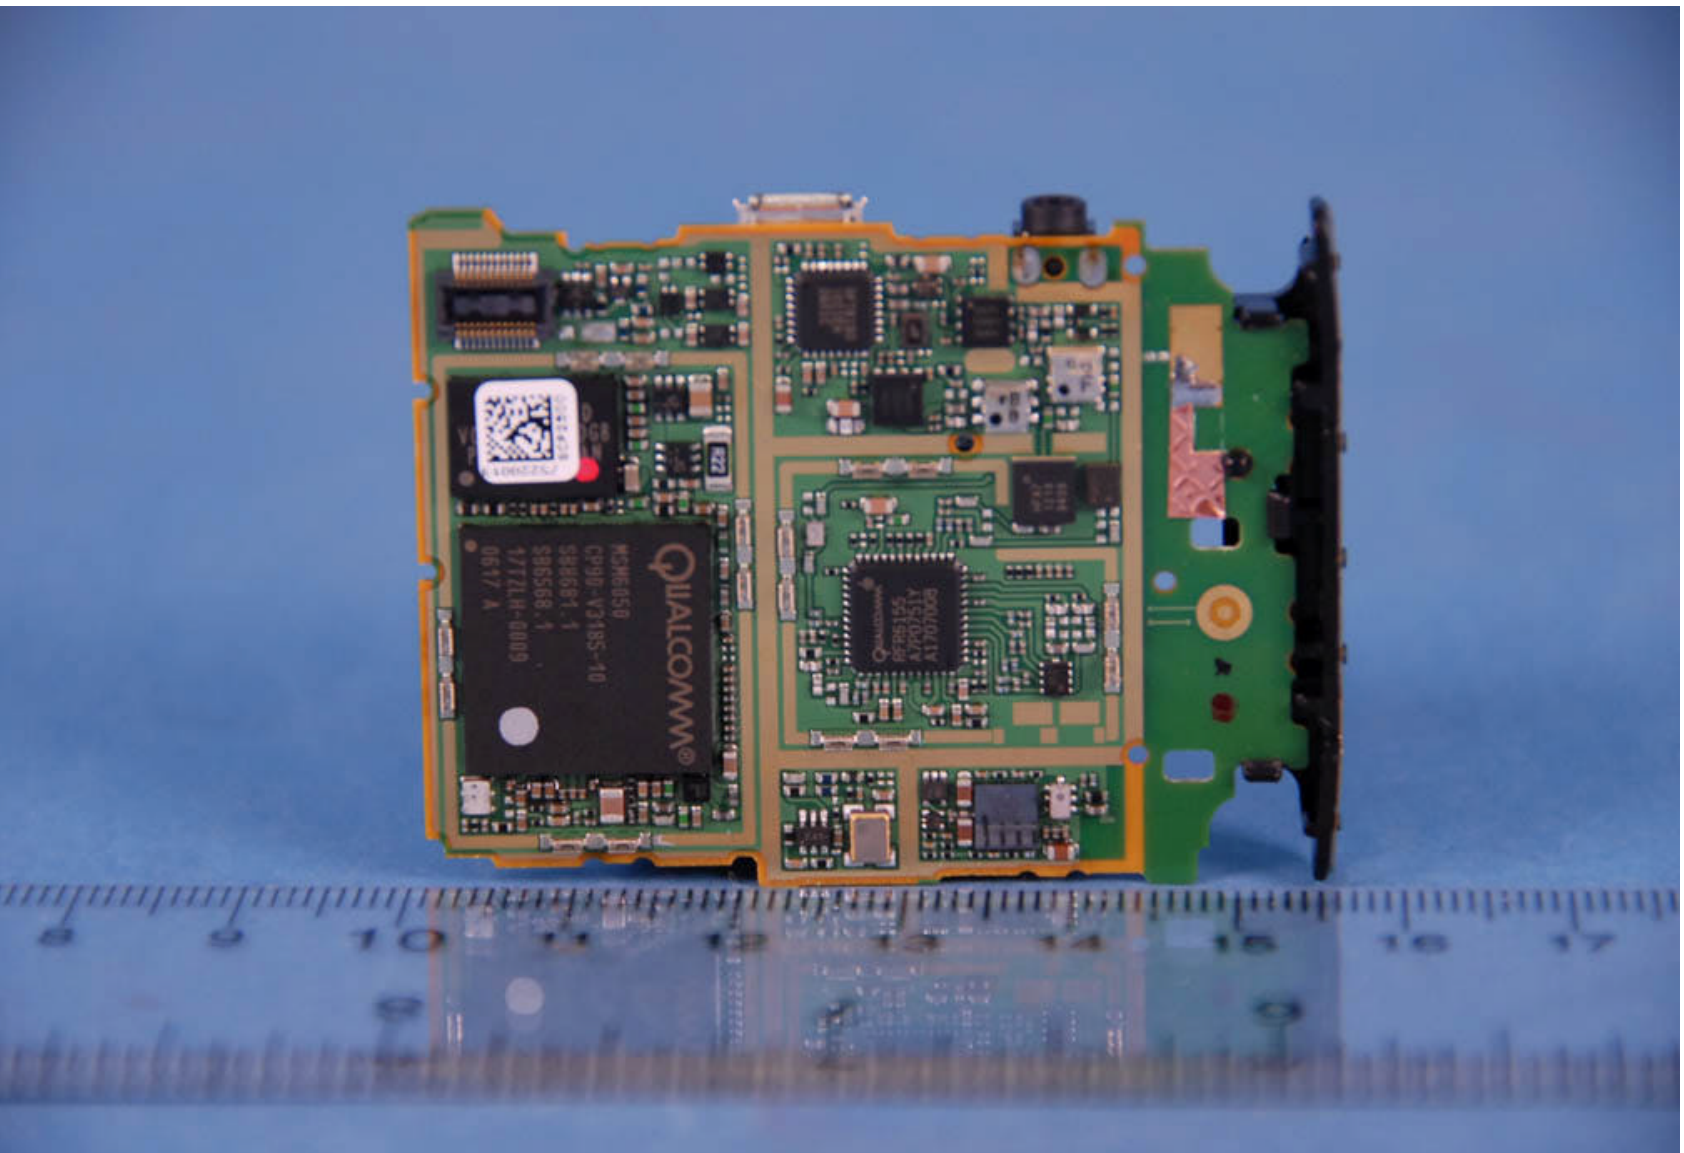

 PCTEST Computer Forensic Lab	SANYO FCC ID: AEZSCP-25H	EUT Photographs
© 2007 PCTEST Lab.	Cellular/PCS CDMA Phone with Bluetooth	Model: S1

 PCTEST Computer Forensic Lab	SANYO FCC ID: AEZSCP-25H	EUT Photographs
© 2007 PCTEST Lab.	Cellular/PCS CDMA Phone with Bluetooth	Model: S1

 PCTEST Certified Wireless Lab	SANYO FCC ID: AEZSCP-25H	EUT Photographs
© 2007 PCTEST Lab.	Cellular/PCS CDMA Phone with Bluetooth	Model: S1

 © 2007 PCTEST Lab.	SANYO FCC ID: AEZSCP-25H Cellular/PCS CDMA Phone with Bluetooth	EUT Photographs Model: S1
---	--	------------------------------

 © 2007 PCTEST Lab.	SANYO FCC ID: AEZSCP-25H Cellular/PCS CDMA Phone with Bluetooth	EUT Photographs Model: S1
---	--	------------------------------

 PCTEST Competitive Wireless Lab	SANYO FCC ID: AEZSCP-25H	EUT Photographs
© 2007 PCTEST Lab.	Cellular/PCS CDMA Phone with Bluetooth	Model: S1

 PCTEST Computer Windows Lab	SANYO FCC ID: AEZSCP-25H	EUT Photographs
© 2007 PCTEST Lab.	Cellular/PCS CDMA Phone with Bluetooth	Model: S1