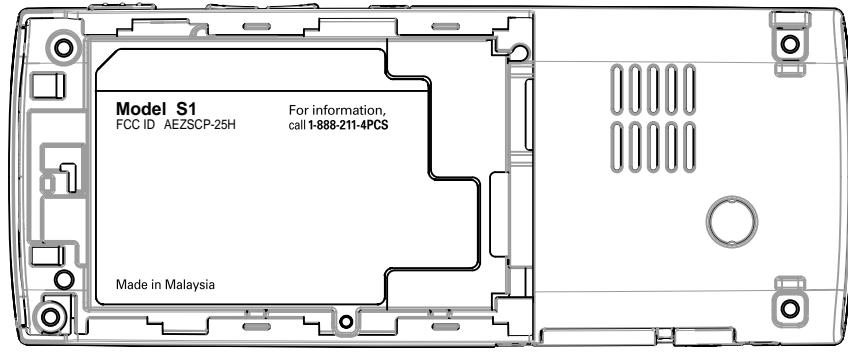

S1 (AEZSCP-25H)

Rating Label

Note: The FCC ID label shown will be readily visible at the time of purchase.