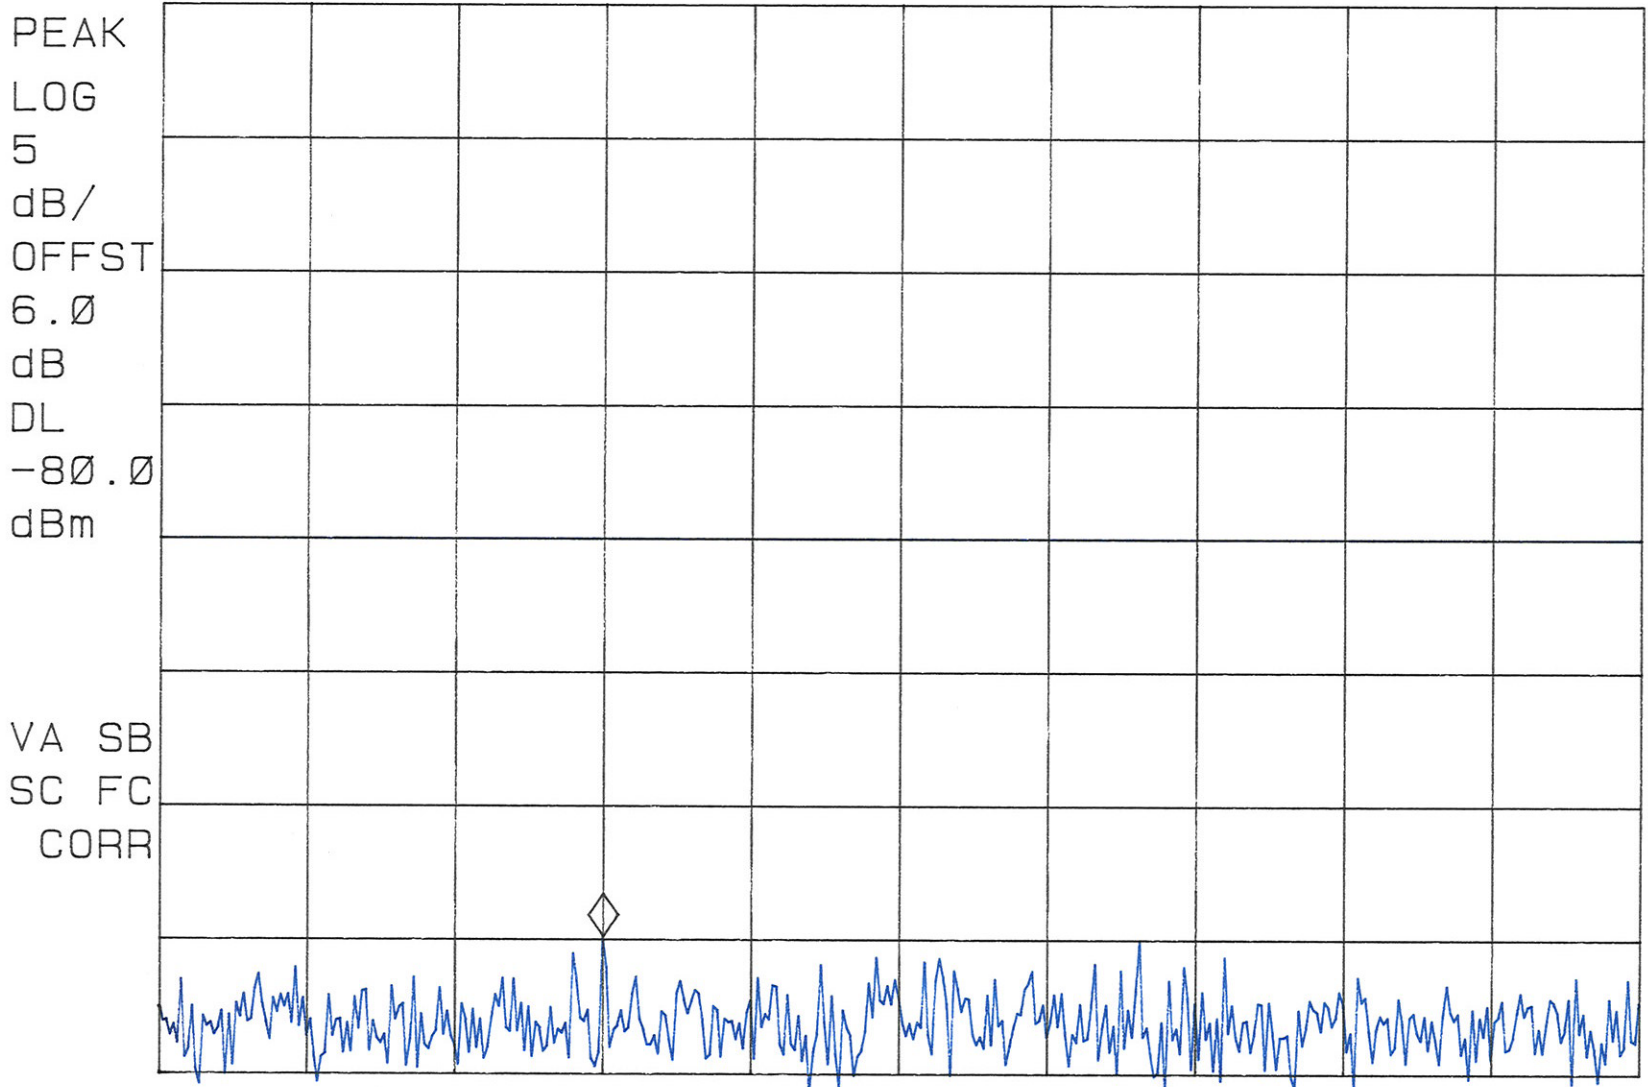

FCC ID: AEZSCP-24H AMPS Mode MKR 889.06 MHz
REF -60.0 dBm ATTEN 10 dB PG 25.0 dB -95.03 dBm

START 869.00 MHz STOP 894.00 MHz
#RES BW 100 kHz #VBW 300 kHz SWP 20 msec

FCC ID: AEZSCP-24H CDMA Mode MKR 876.50 MHz
REF -60.0 dBm ATTEN 10 dB PG 25.0 dB -94.87 dBm

#RES BW 100 kHz #VBW 300 kHz SWP 20 msec