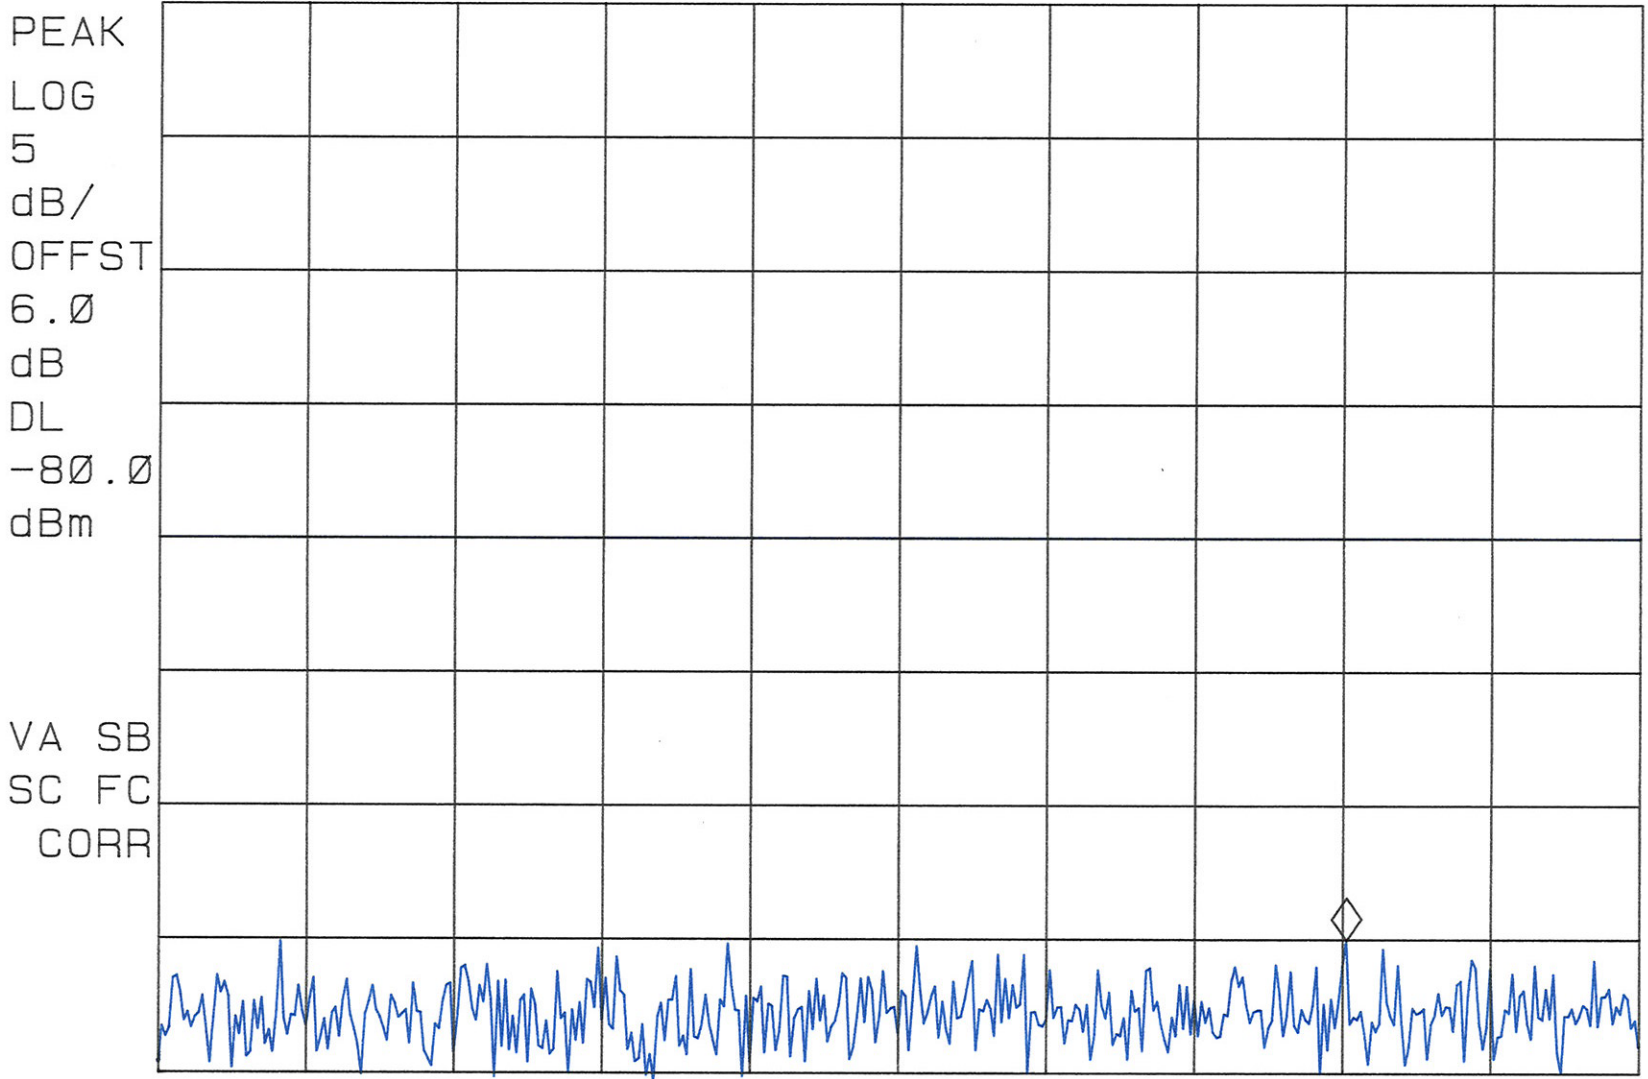

FCC ID: AEZSCP-24H AMPS Mode MKR 889.06 MHz
REF -60.0 dBm ATTEN 10 dB PG 25.0 dB -95.03 dBm

START 869.00 MHz STOP 894.00 MHz
#RES BW 100 kHz #VBW 300 kHz SWP 20 msec

FCC ID: AEZSCP-24H CDMA Mode MKR 876.50 MHz
REF -60.0 dBm ATTEN 10 dB PG 25.0 dB -94.87 dBm

#RES BW 100 kHz #VBW 300 kHz SWP 20 msec