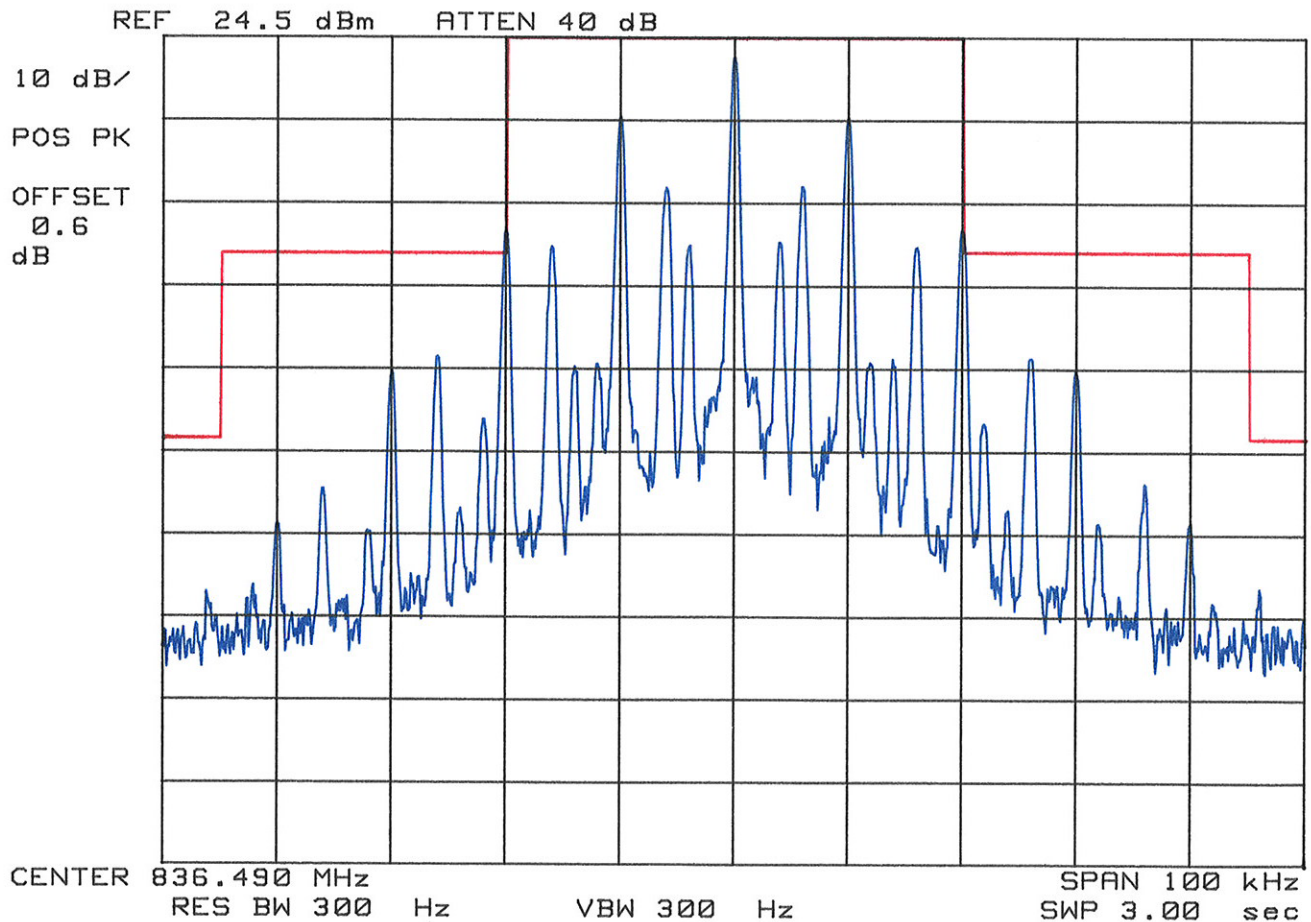

PCTEST Engineering Lab.

SPECTRUM ANALYZER PRESENTATION

FCC ID:AEZSCP-24H

SANYO

Tri-Mode Phone

FM Channel 383

Operating Frequency: 836.490 MHz

Output Power : 24.5 dBm

Test Mode:SAT + ST

PCTEST Engineering Lab.

SPECTRUM ANALYZER PRESENTATION

FCC ID:AEZSCP-24H

SANYO

Tri-Mode Phone

FM Channel 383

Operating Frequency: 836.490 MHz

Output Power : 24.5 dBm

Test Mode:SAT + DTMF