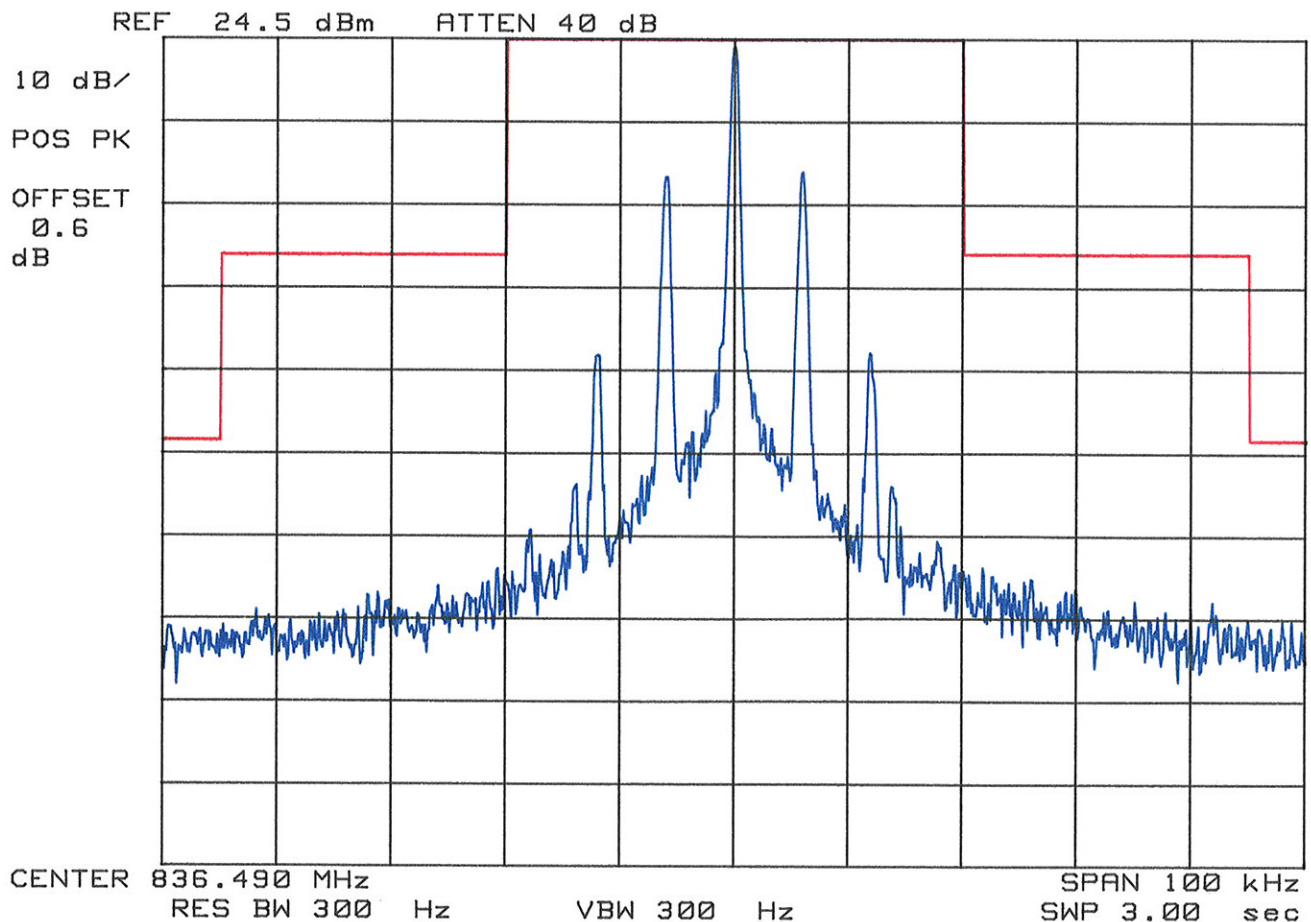

PCTEST Engineering Lab.

SPECTRUM ANALYZER PRESENTATION

FCC ID:AEZSCP-24H

SANYO

Tri-Mode Phone

FM Channel 383

Operating Frequency: 836.490 MHz

Output Power : 24.5 dBm

Test Mode:SAT

PCTEST Engineering Lab.

SPECTRUM ANALYZER PRESENTATION

FCC ID:AEZSCP-24H

SANYO

Tri-Mode Phone

FM Channel 383

Operating Frequency: 836.490 MHz

Output Power : 24.5 dBm

Test Mode:ST

PCTEST Engineering Lab.

SPECTRUM ANALYZER PRESENTATION

FCC ID:AEZSCP-24H

SANYO

Tri-Mode Phone

FM Channel 383

Operating Frequency: 836.490 MHz

Output Power : 24.5 dBm

Test Mode:SAT + Voice