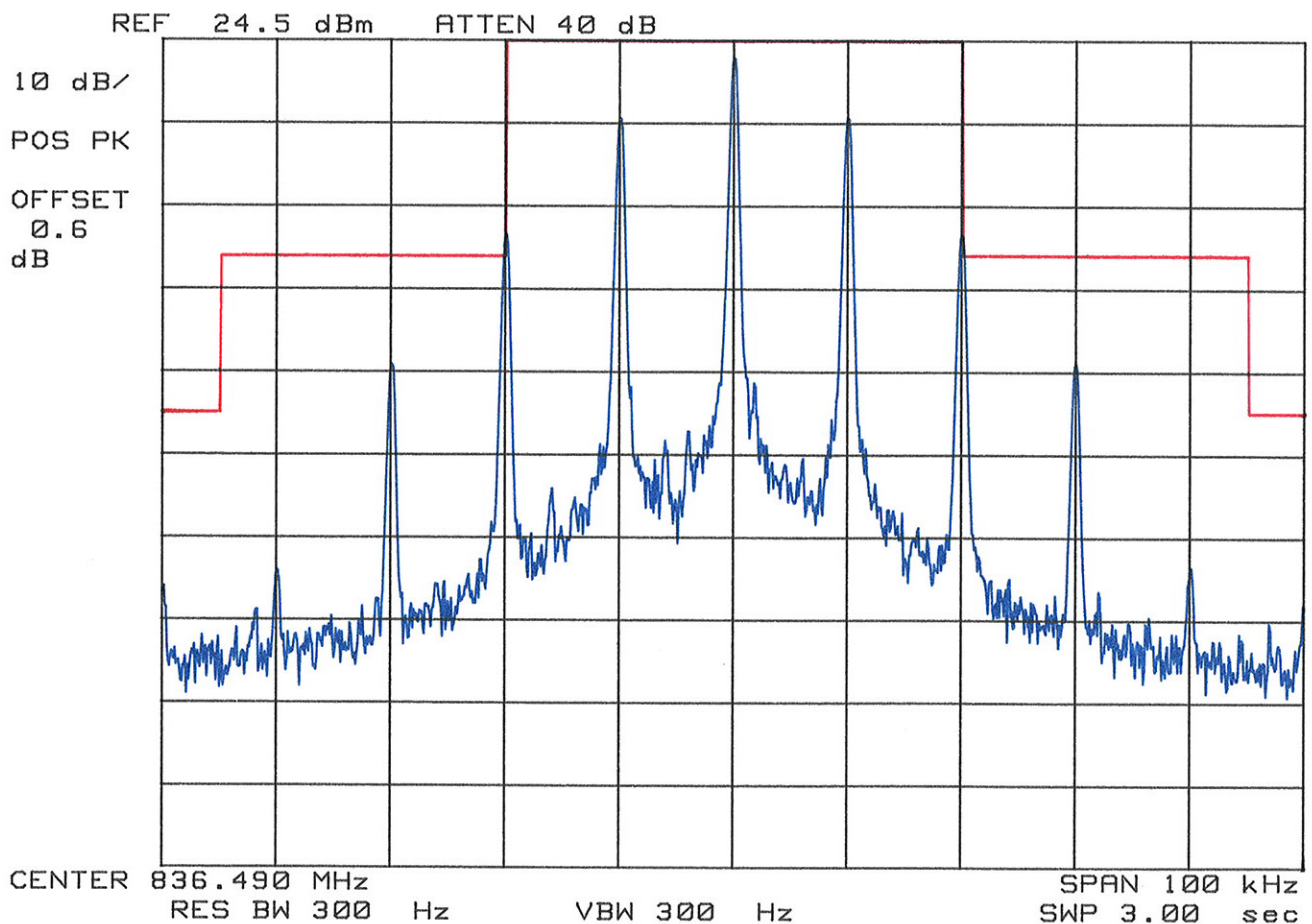

PCTEST Engineering Lab.

SPECTRUM ANALYZER PRESENTATION

FCC ID:AEZSCP-24H

SANYO

Tri-Mode Phone

FM Channel 383

Operating Frequency: 836.490 MHz

Output Power : 24.5 dBm

Test Mode:SAT

PCTEST Engineering Lab.

SPECTRUM ANALYZER PRESENTATION

FCC ID:AEZSCP-24H

SANYO

Tri-Mode Phone

FM Channel 383

Operating Frequency: 836.490 MHz

Output Power : 24.5 dBm

Test Mode:ST

PCTEST Engineering Lab.

SPECTRUM ANALYZER PRESENTATION

FCC ID:AEZSCP-24H

SANYO

Tri-Mode Phone

FM Channel 383

Operating Frequency: 836.490 MHz

Output Power : 24.5 dBm

Test Mode:SAT + Voice