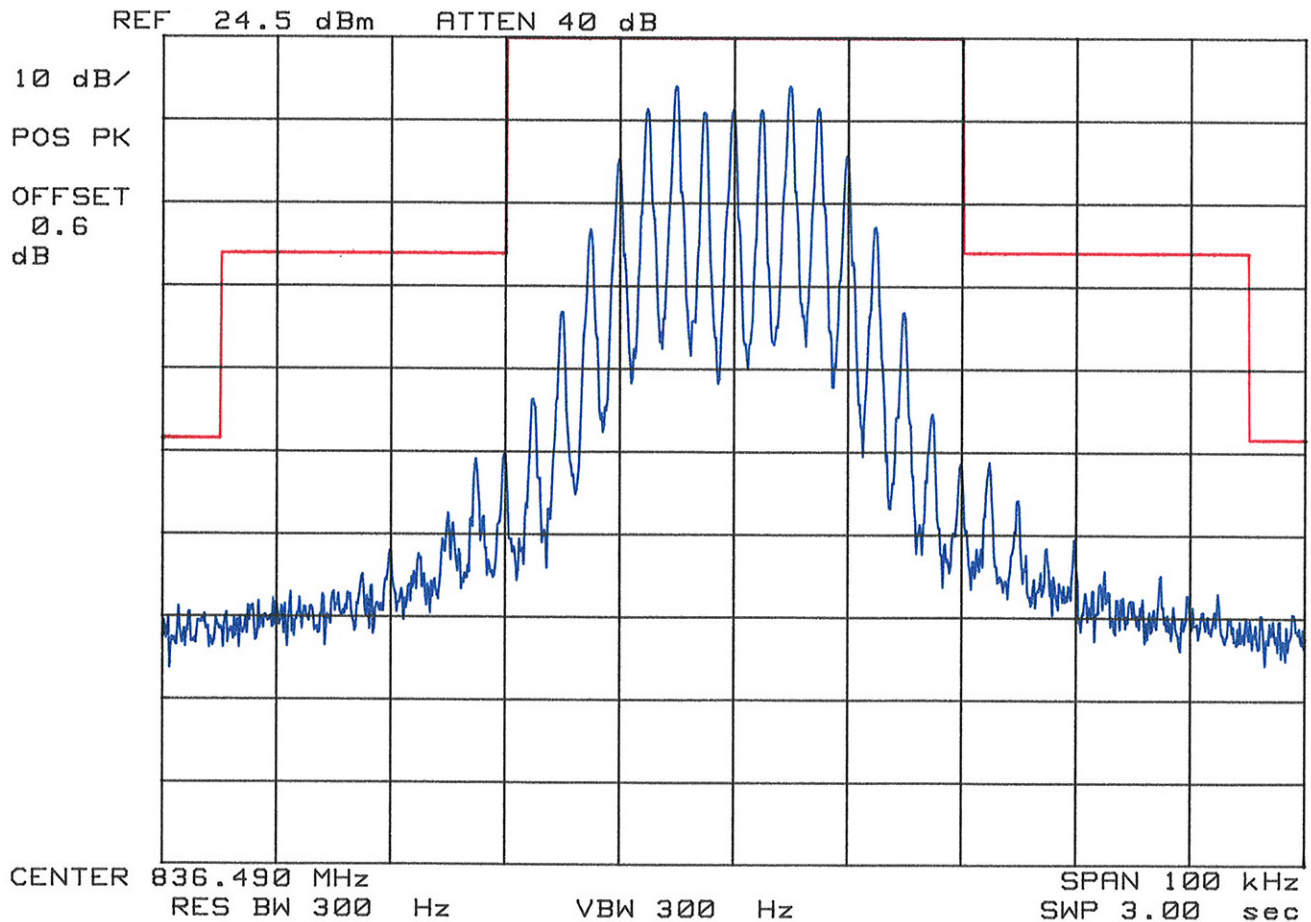

PCTEST Engineering Lab.

SPECTRUM ANALYZER PRESENTATION

FCC ID:AEZSCP-24H

SANYO

Tri-Mode Phone

FM Channel 383

Operating Frequency: 836.490 MHz

Output Power : 24.5 dBm

Test Mode:Unmodulated Signal

PCTEST Engineering Lab.

SPECTRUM ANALYZER PRESENTATION

FCC ID:AEZSCP-24H

SANYO

Tri-Mode Phone

FM Channel 383

Operating Frequency: 836.490 MHz

Output Power : 24.5 dBm

Test Mode:Voice

PCTEST Engineering Lab.

SPECTRUM ANALYZER PRESENTATION

FCC ID:AEZSCP-24H

SANYO

Tri-Mode Phone

FM Channel 383

Operating Frequency: 836.490 MHz

Output Power : 24.5 dBm

Test Mode:Wide Band Data