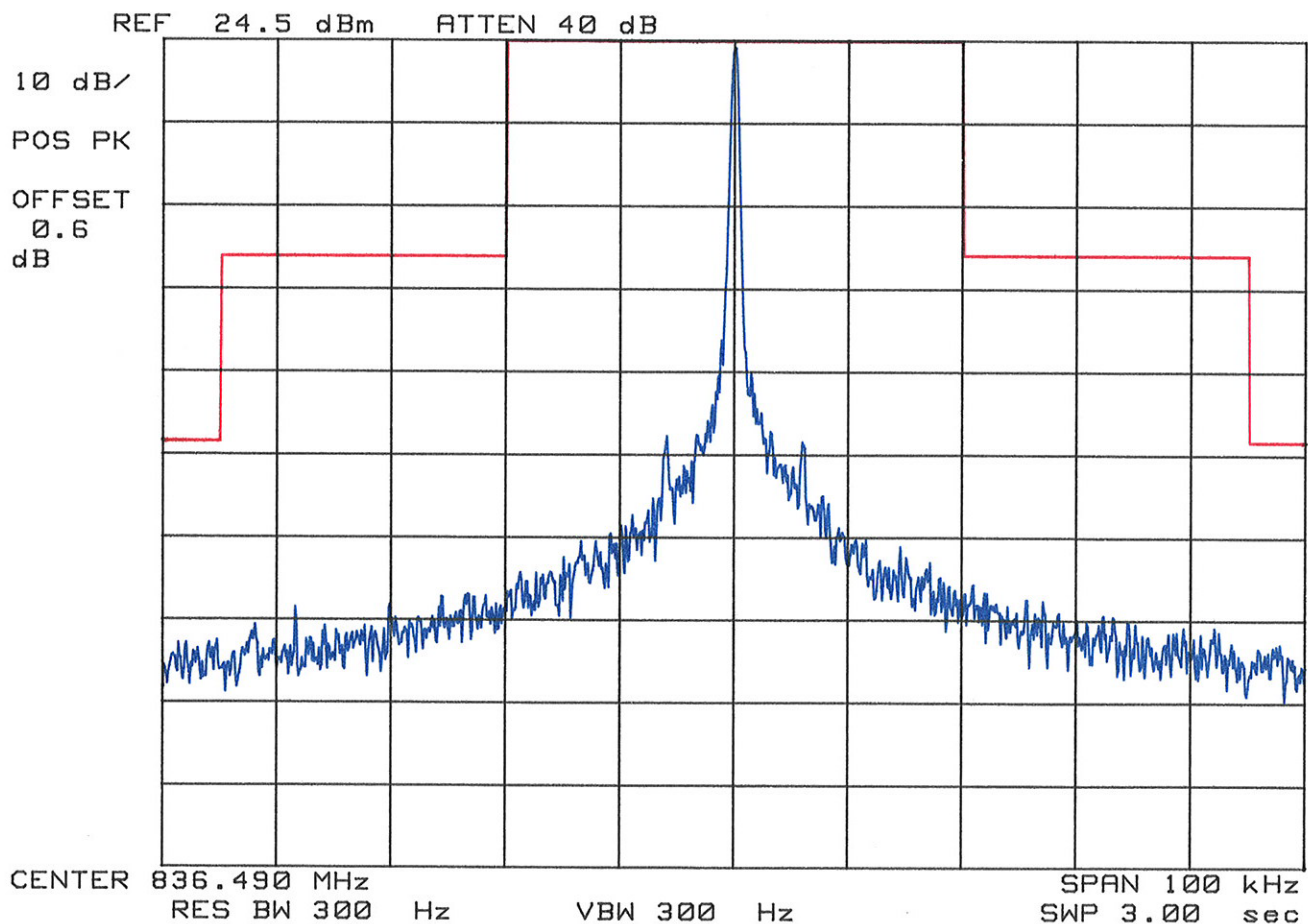

PCTEST Engineering Lab.

SPECTRUM ANALYZER PRESENTATION

FCC ID:AEZSCP-24H

SANYO

Tri-Mode Phone

FM Channel 383

Operating Frequency: 836.490 MHz

Output Power : 24.5 dBm

Test Mode:Unmodulated Signal

PCTEST Engineering Lab.

SPECTRUM ANALYZER PRESENTATION

FCC ID:AEZSCP-24H

SANYO

Tri-Mode Phone

FM Channel 383

Operating Frequency: 836.490 MHz

Output Power : 24.5 dBm

Test Mode:Voice

PCTEST Engineering Lab.

SPECTRUM ANALYZER PRESENTATION

FCC ID:AEZSCP-24H

SANYO

Tri-Mode Phone

FM Channel 383

Operating Frequency: 836.490 MHz

Output Power : 24.5 dBm

Test Mode:Wide Band Data