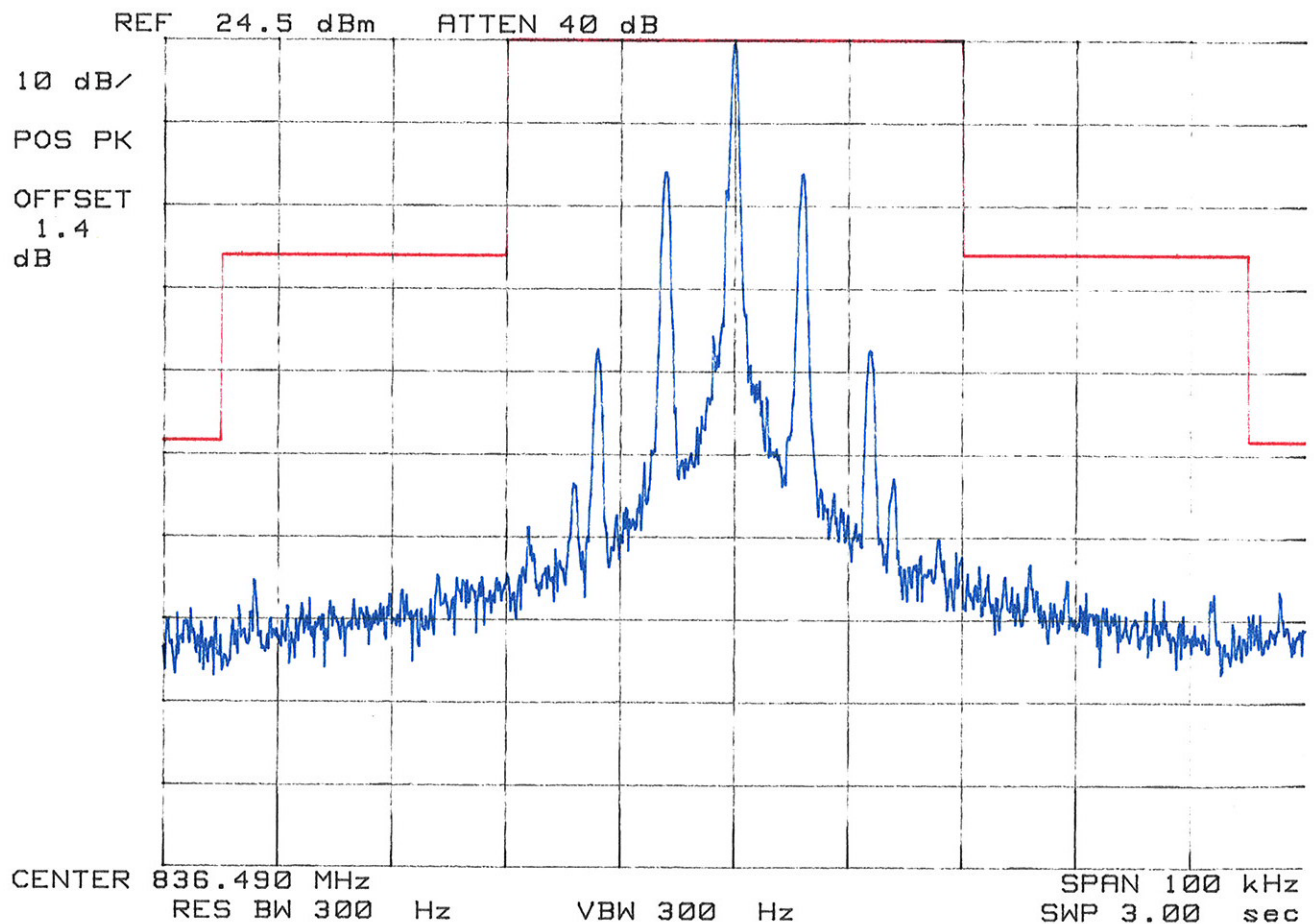

PCTEST Engineering Lab.

SPECTRUM ANALYZER PRESENTATION

FCC ID:FCC ID:AEZSCP-02H

SANYO

Tri-Mode Phone

FM Channel 383

Operating Frequency: 836.490 MHz

Output Power : 24.5 dBm

Test Mode:SAT

PCTEST Engineering Lab.

SPECTRUM ANALYZER PRESENTATION

FCC ID:FCC ID:AEZSCP-02H

SANYO

Tri-Mode Phone

FM Channel 383

Operating Frequency: 836.490 MHz

Output Power : 24.5 dBm

Test Mode:ST

PCTEST Engineering Lab.

SPECTRUM ANALYZER PRESENTATION

FCC ID:FCC ID:AEZSCP-02H

SANYO

Tri-Mode Phone

FM Channel 383

Operating Frequency: 836.490 MHz

Output Power : 24.5 dBm

Test Mode:SAT + Voice