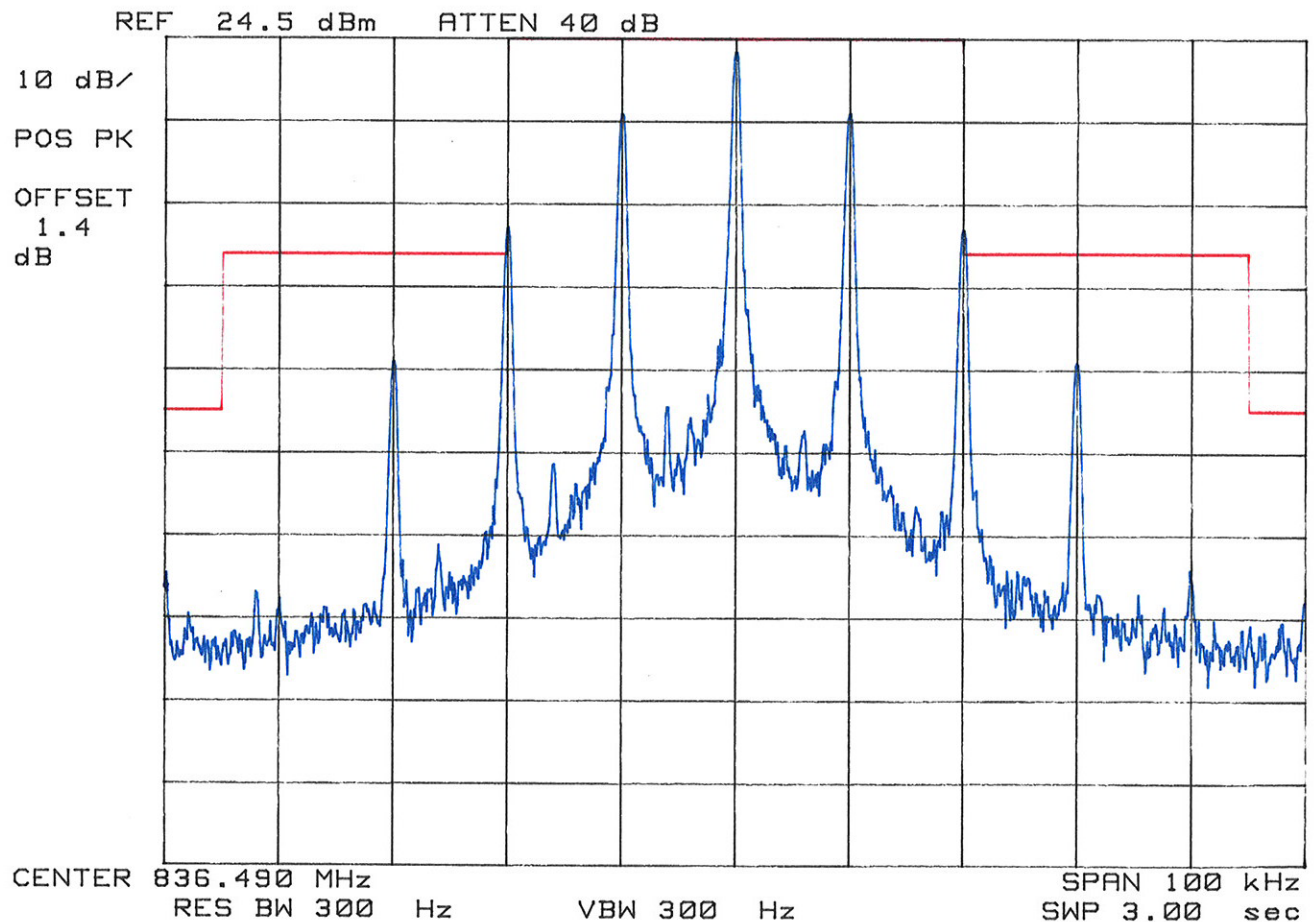

PCTEST Engineering Lab.

SPECTRUM ANALYZER PRESENTATION

FCC ID:FCC ID:AEZSCP-02H

SANYO

Tri-Mode Phone

FM Channel 383

Operating Frequency: 836.490 MHz

Output Power : 24.5 dBm

Test Mode:SAT

PCTEST Engineering Lab.

SPECTRUM ANALYZER PRESENTATION

FCC ID:FCC ID:AEZSCP-02H

SANYO

Tri-Mode Phone

FM Channel 383

Operating Frequency: 836.490 MHz

Output Power : 24.5 dBm

Test Mode:ST

PCTEST Engineering Lab.

SPECTRUM ANALYZER PRESENTATION

FCC ID:FCC ID:AEZSCP-02H

SANYO

Tri-Mode Phone

FM Channel 383

Operating Frequency: 836.490 MHz

Output Power : 24.5 dBm

Test Mode:SAT + Voice