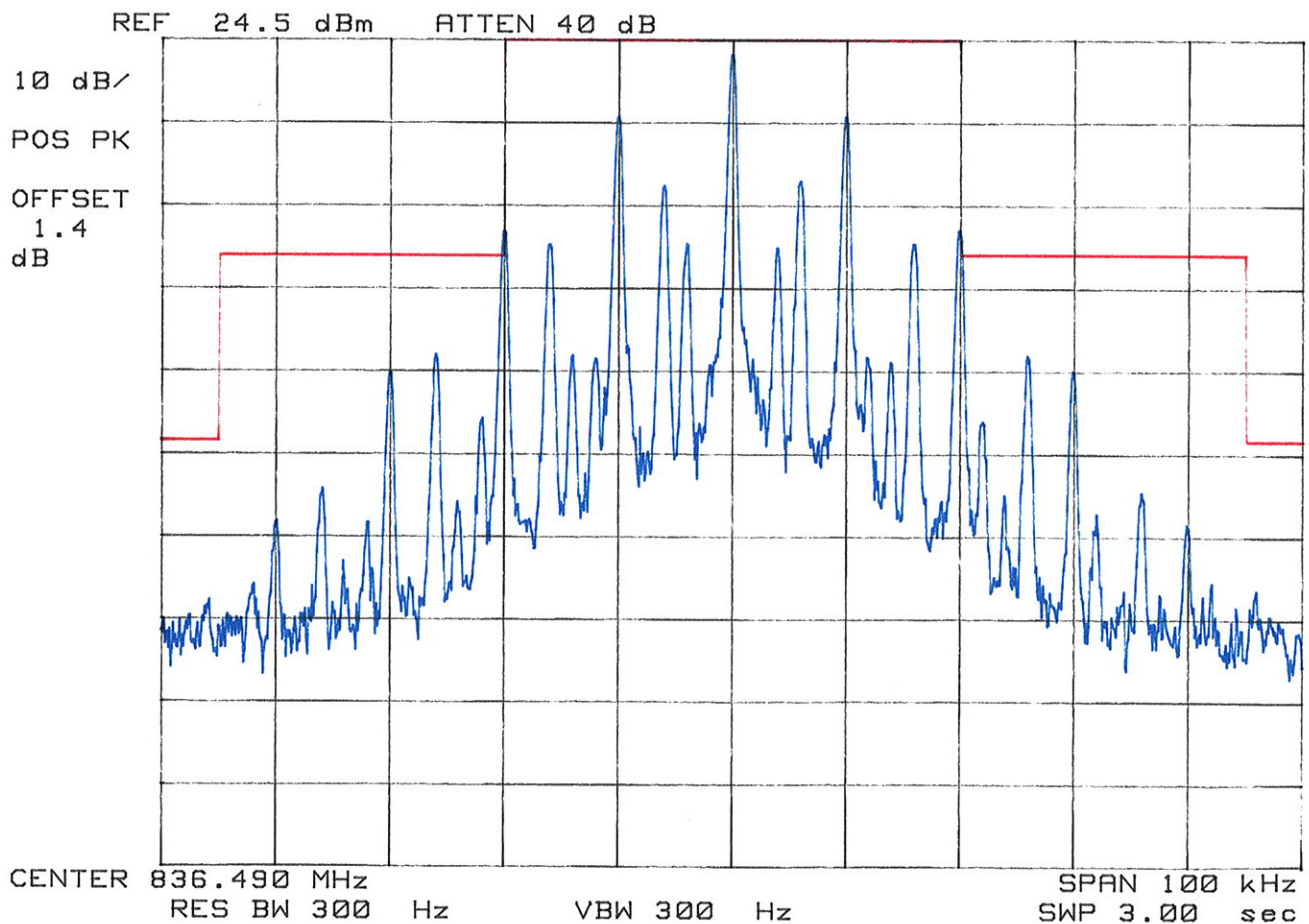

PCTEST Engineering Lab.

SPECTRUM ANALYZER PRESENTATION

FCC ID:FCC ID:AEZSCP-02H

SANYO

Tri-Mode Phone

FM Channel 383

Operating Frequency: 836.490 MHz

Output Power : 24.5 dBm

Test Mode:SAT + ST

PCTEST Engineering Lab.

SPECTRUM ANALYZER PRESENTATION

FCC ID:FCC ID:AEZSCP-02H

SANYO

Tri-Mode Phone

FM Channel 383

Operating Frequency: 836.490 MHz

Output Power : 24.5 dBm

Test Mode:SAT + DTMF