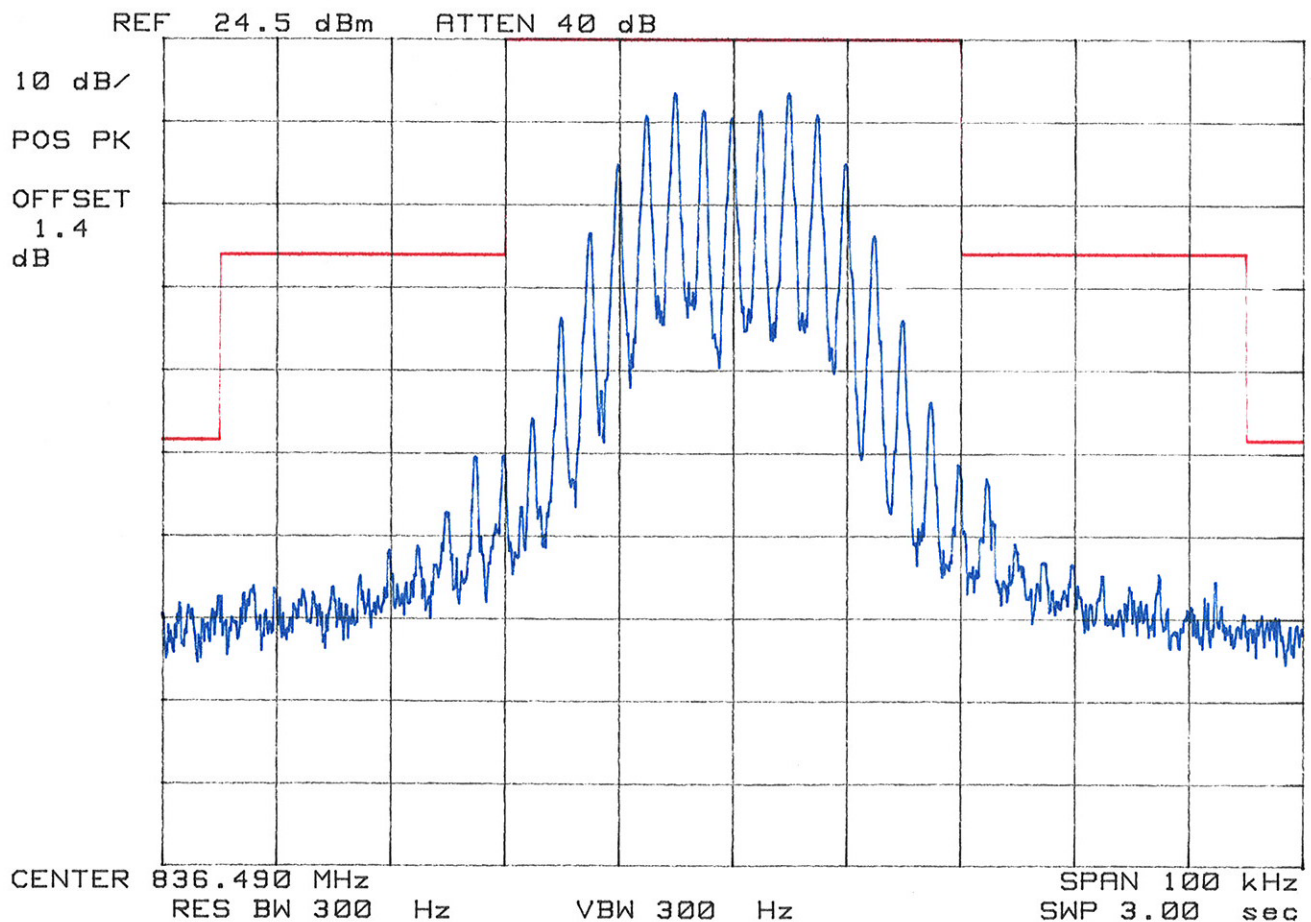

PCTEST Engineering Lab.

SPECTRUM ANALYZER PRESENTATION

FCC ID:FCC ID:AEZSCP-02H

SANYO

Tri-Mode Phone

FM Channel 383

Operating Frequency: 836.490 MHz

Output Power : 24.5 dBm

Test Mode:Voice

PCTEST Engineering Lab.

SPECTRUM ANALYZER PRESENTATION

FCC ID:FCC ID:AEZSCP-02H

SANYO

Tri-Mode Phone

FM Channel 383

Operating Frequency: 836.490 MHz

Output Power : 24.5 dBm

Test Mode:Unmodulated Signal

PCTEST Engineering Lab.

SPECTRUM ANALYZER PRESENTATION

FCC ID:FCC ID:AEZSCP-02H

SANYO

Tri-Mode Phone

FM Channel 383

Operating Frequency: 836.490 MHz

Output Power : 24.5 dBm

Test Mode:Wide Band Data