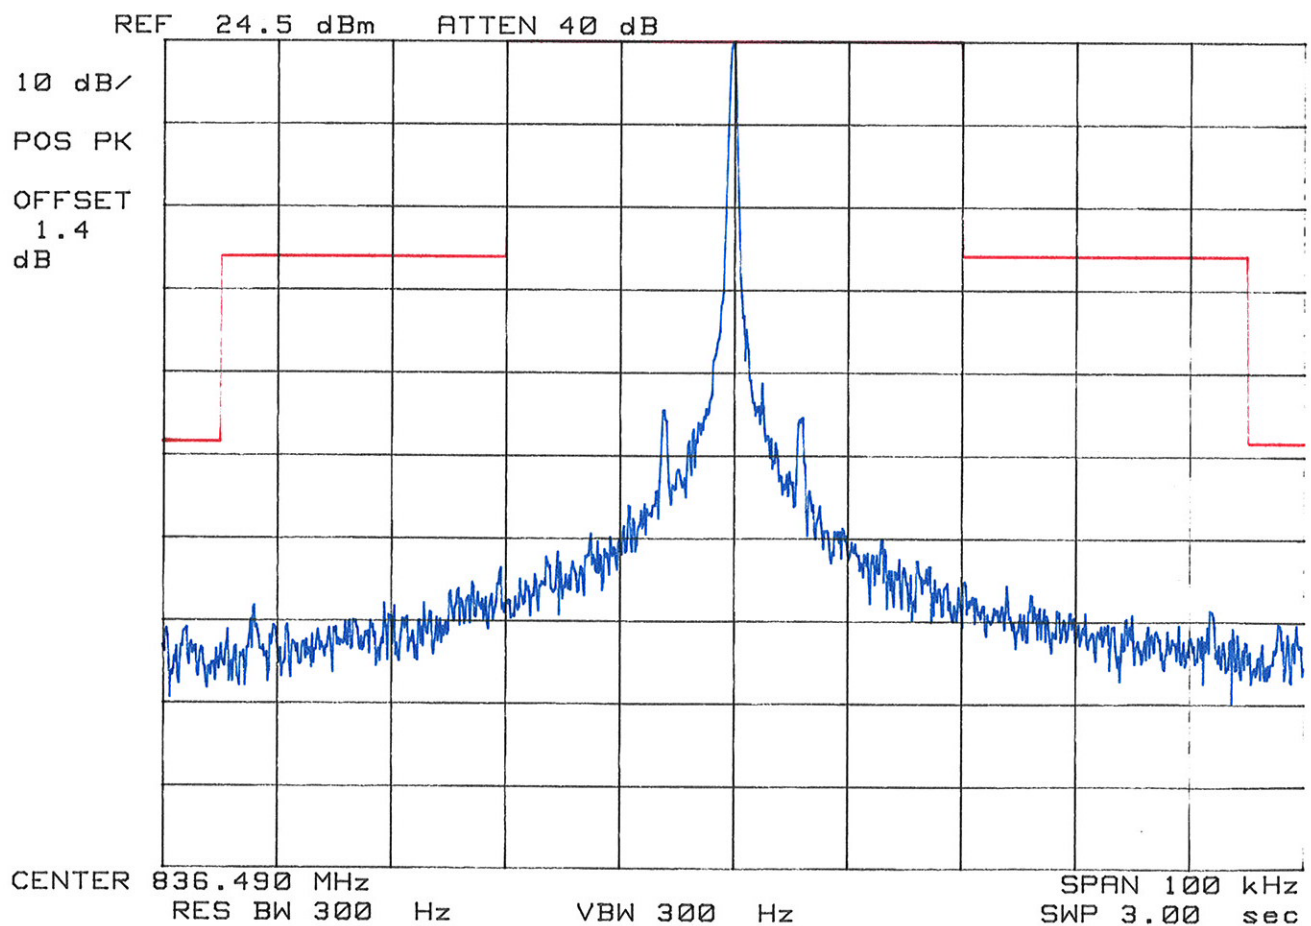

PCTEST Engineering Lab.

SPECTRUM ANALYZER PRESENTATION

FCC ID:FCC ID:AEZSCP-02H

SANYO

Tri-Mode Phone

FM Channel 383

Operating Frequency: 836.490 MHz

Output Power : 24.5 dBm

Test Mode:Voice

PCTEST Engineering Lab.

SPECTRUM ANALYZER PRESENTATION

FCC ID:FCC ID:AEZSCP-02H

SANYO

Tri-Mode Phone

FM Channel 383

Operating Frequency: 836.490 MHz

Output Power : 24.5 dBm

Test Mode:Unmodulated Signal

PCTEST Engineering Lab.

SPECTRUM ANALYZER PRESENTATION

FCC ID:FCC ID:AEZSCP-02H

SANYO

Tri-Mode Phone

FM Channel 383

Operating Frequency: 836.490 MHz

Output Power : 24.5 dBm

Test Mode:Wide Band Data