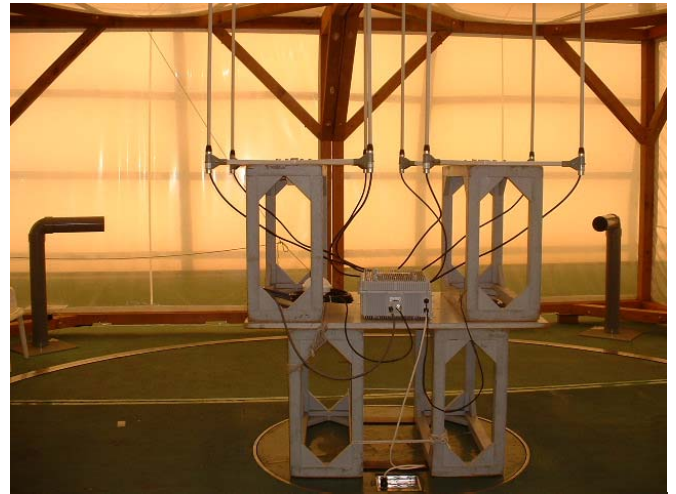

Test-Setup (Photographs) at worst case

1) Part 24

Radiated Emission 1GHz - 20GHz:

Side View(Transmitter Antenna System: ANT1-ANT4)

Side View(Transmitter Antenna System: ANT5-ANT8)

2) Digital Device Class B,FCC Part 15

Conducted Emission 150kHz - 30MHz:

Front View

Side View

Radiated Emission 1GHz - 20GHz:

Front View

Rear View