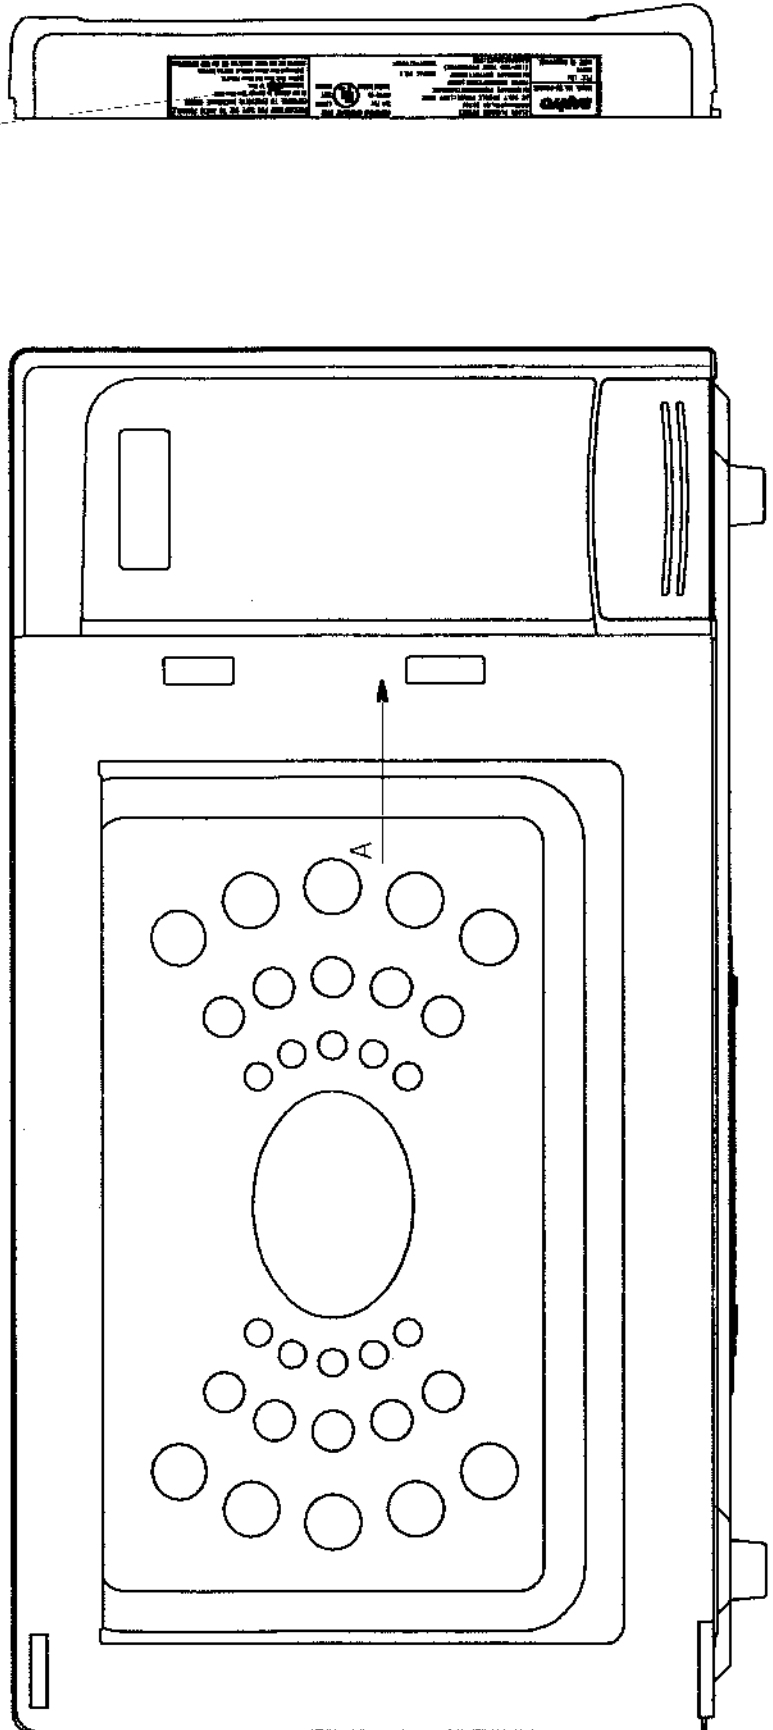

AEZM218

SANYO	21605 PLUMMER STREET	HOUSEHOLD MICROWAVE OVEN	LISTED
	CHATSWORTH, CA 91311	NOT FOR	UL
MODEL NO. EM-P410NK	AC ONLY SINGLE PHASE: 120V 60HZ	Installation	3171
FCC ID: SANYO	MICROWAVE FREQUENCY: 2450MHZ	MADE IN SINGAPORE	E64270
MADE IN SINGAPORE	POWER CONSUMPTION: 1480W	SERIAL NO.:	
	MICROWAVE OUTPUT: 1000W	(IEC-705 TEST PROCEDURE)	
	MANUFACTURER: 565		

PRECAUTIONS FOR SAFE USE TO AVOID POSSIBLE EXPOSURE TO EXCESSIVE MICROWAVE ENERGY.
DO NOT attempt to operate this oven with:
(a) door that does not close properly.
(b) damaged door, hinge latch, or sealing surface.
IMPROPER USE CAN CAUSE INJURY. SEE USE AND CARE INSTRUCTIONS.

VIEW A