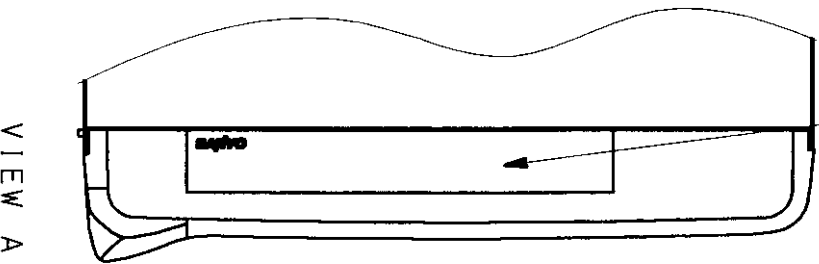

SAYVO	21605 PLUMMER STREET CHATSWORTH, CA 91311	HOUSEHOLD MICROVAPE OVEN
	AC ONLY SINGLE PHASE: 120V 60HZ MICROVAPE FREQUENCY: 2450MHZ POWER CONSUMPTION: 1650W (IEC-705 TEST PROCEDURE)	NOT FOR BUILT-IN INSTALLATION
MODEL NO. EM-P495V		LISTED 31TT E64270
FCC ID: A SAYVO	SERIAL NO. :	
MADE IN SINGAPORE	MANUFACTURED:	

PRECAUTIONS FOR SAFE USE TO AVOID POSSIBLE EXPOSURE TO EXCESSIVE MICROVAPE ENERGY.
DO NOT attempt to operate this oven with:
(a) object caught in door.
(b) door that does not close properly.
(c) damaged door, hinge, latch, or sealing surface.
IMPROPER USE CAN CAUSE INJURY. SEE USE AND CARE INSTRUCTIONS.

AEZM217

VIEW A