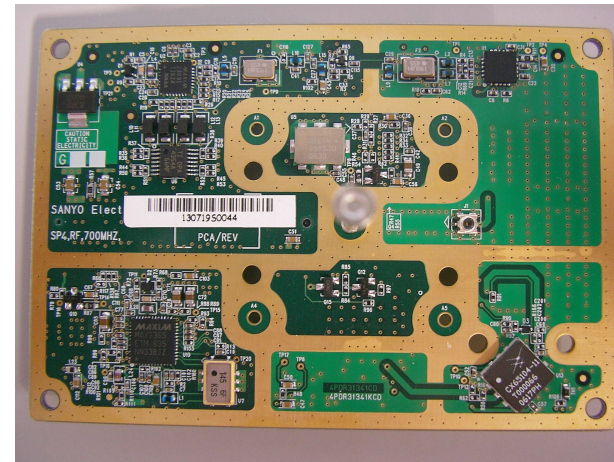

SOMAPORT400 CPE-400-2C0

RF Board View

Inside Chassis RF Board Exploded View

RF Board View (C-side)

RF Board View (S-side)