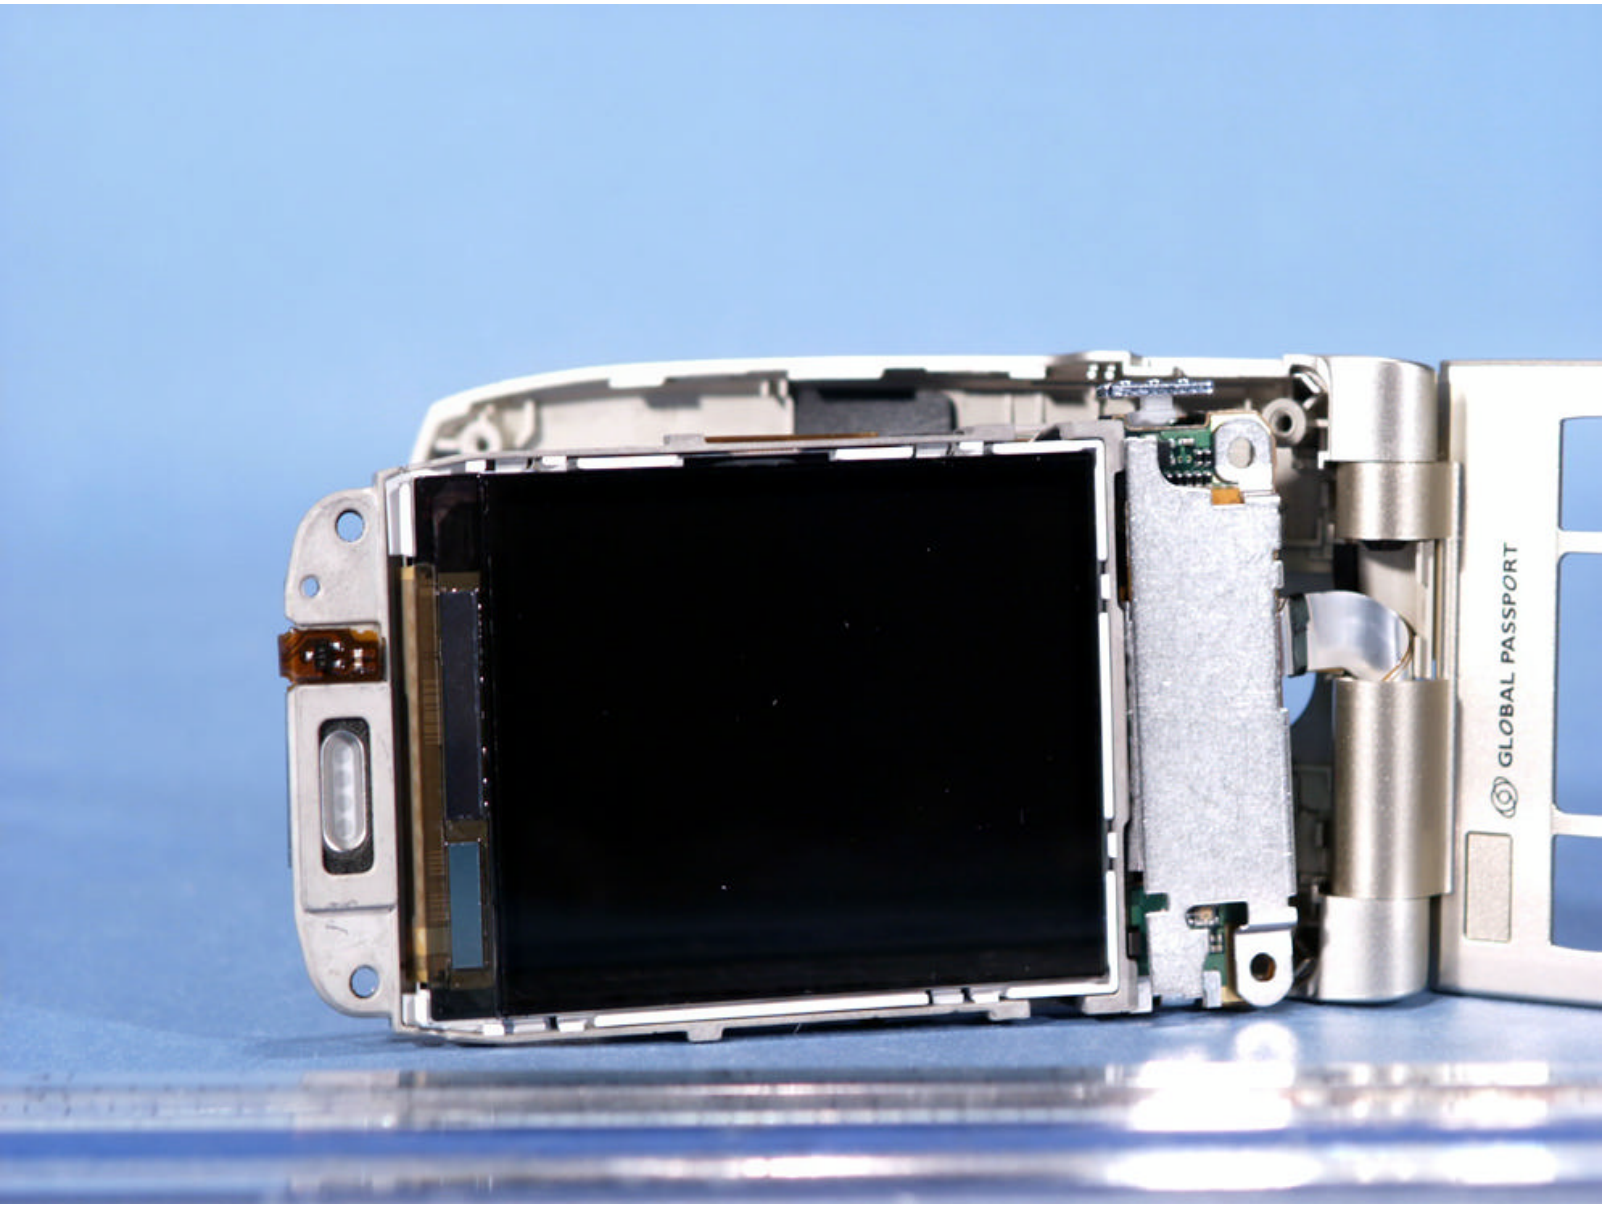

PCTEST
PROFESSIONAL TESTING LABORATORY

© 2004 PCTEST Lab.

SANYO FCC ID: AEZA5505SA
Dual-Band PCS Phone

EUT Photographs
Model: A5505SA

 PCTEST Precision Calibration, Verification, Inspection & Lab.	SANYO FCC ID: AEZA5505SA Dual-Band PCS Phone	EUT Photographs Model: A5505SA
---	---	-----------------------------------

© 2004 PCTEST Lab.

PCTEST
Precision Calibration, Verification, & Testing
LAB

© 2004 PCTEST Lab.

SANYO FCC ID: AEZA5505SA
Dual-Band PCS Phone

EUT Photographs
Model: A5505SA

 PCTEST Professional Calibration, Test, and Repair Lab	SANYO FCC ID: AEZA5505SA Dual-Band PCS Phone	EUT Photographs Model: A5505SA
---	---	-----------------------------------