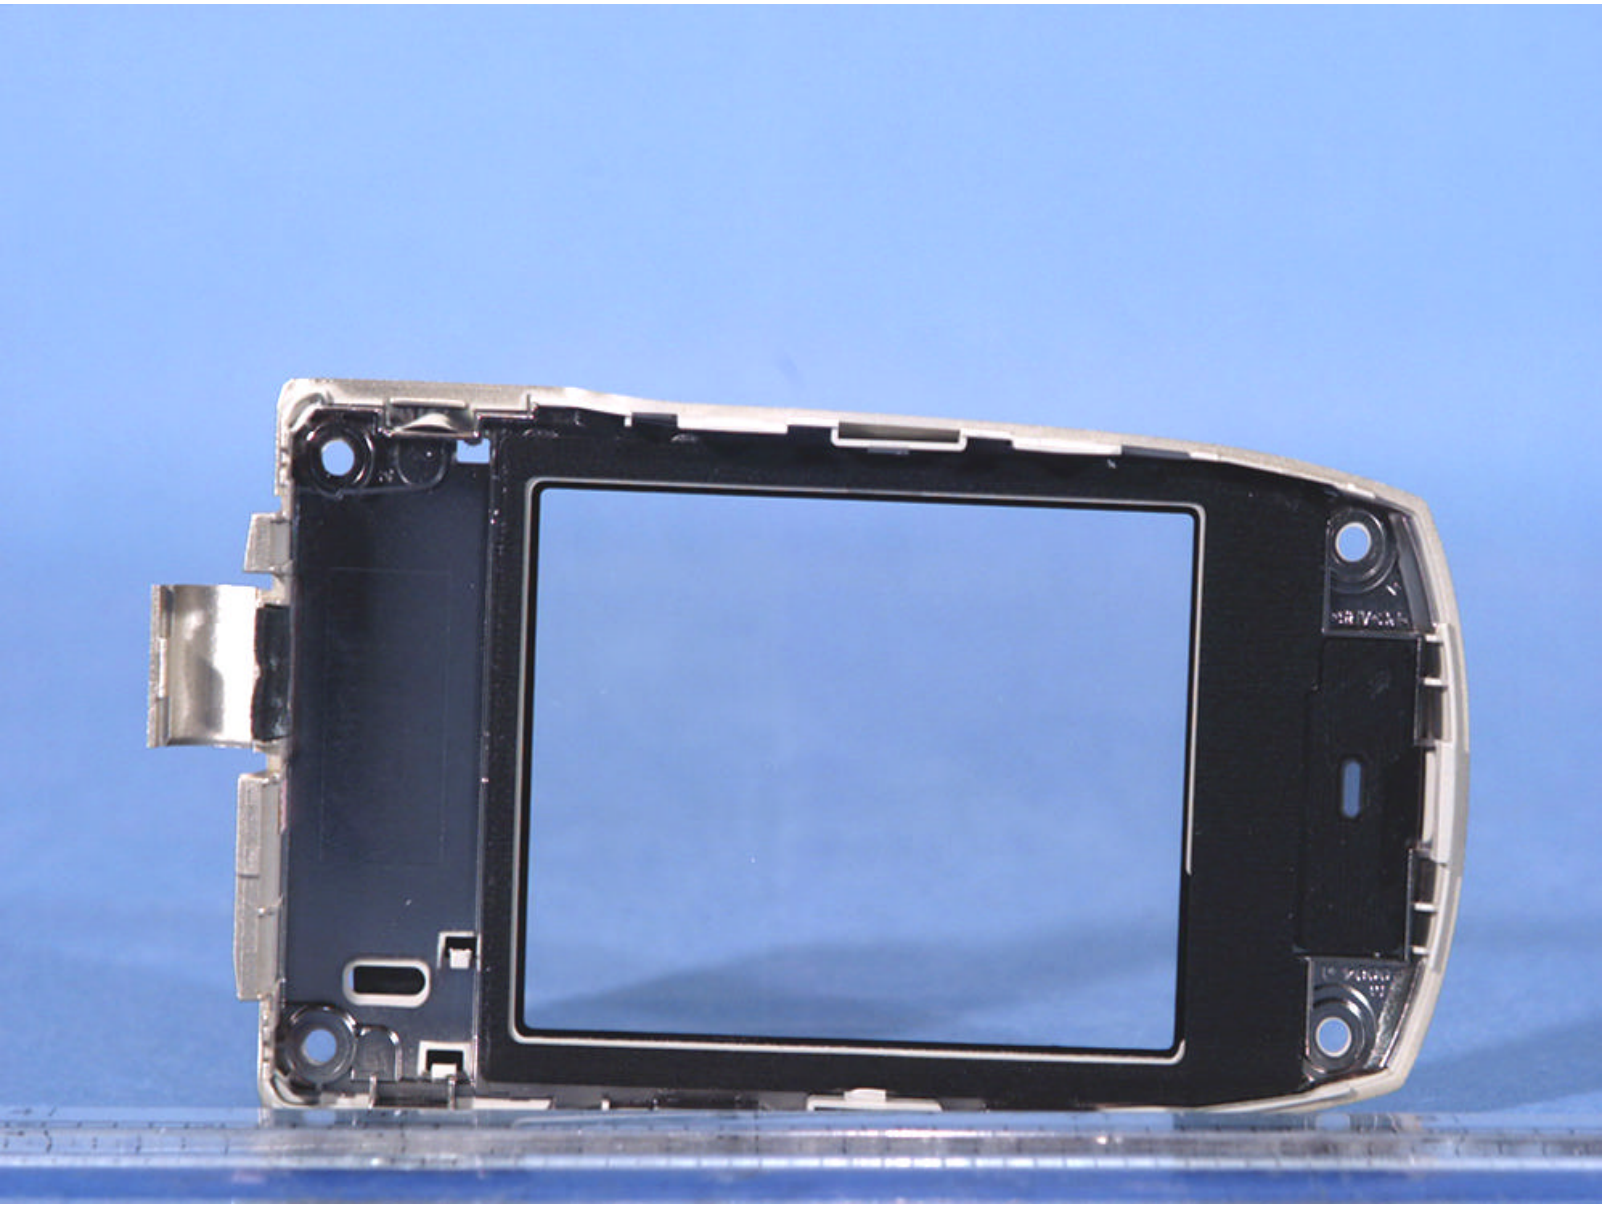

© 2004 PCTEST Lab.

SANYO FCC ID: AEZA5505SA
Dual-Band PCS Phone

EUT Photographs
Model: A5505SA