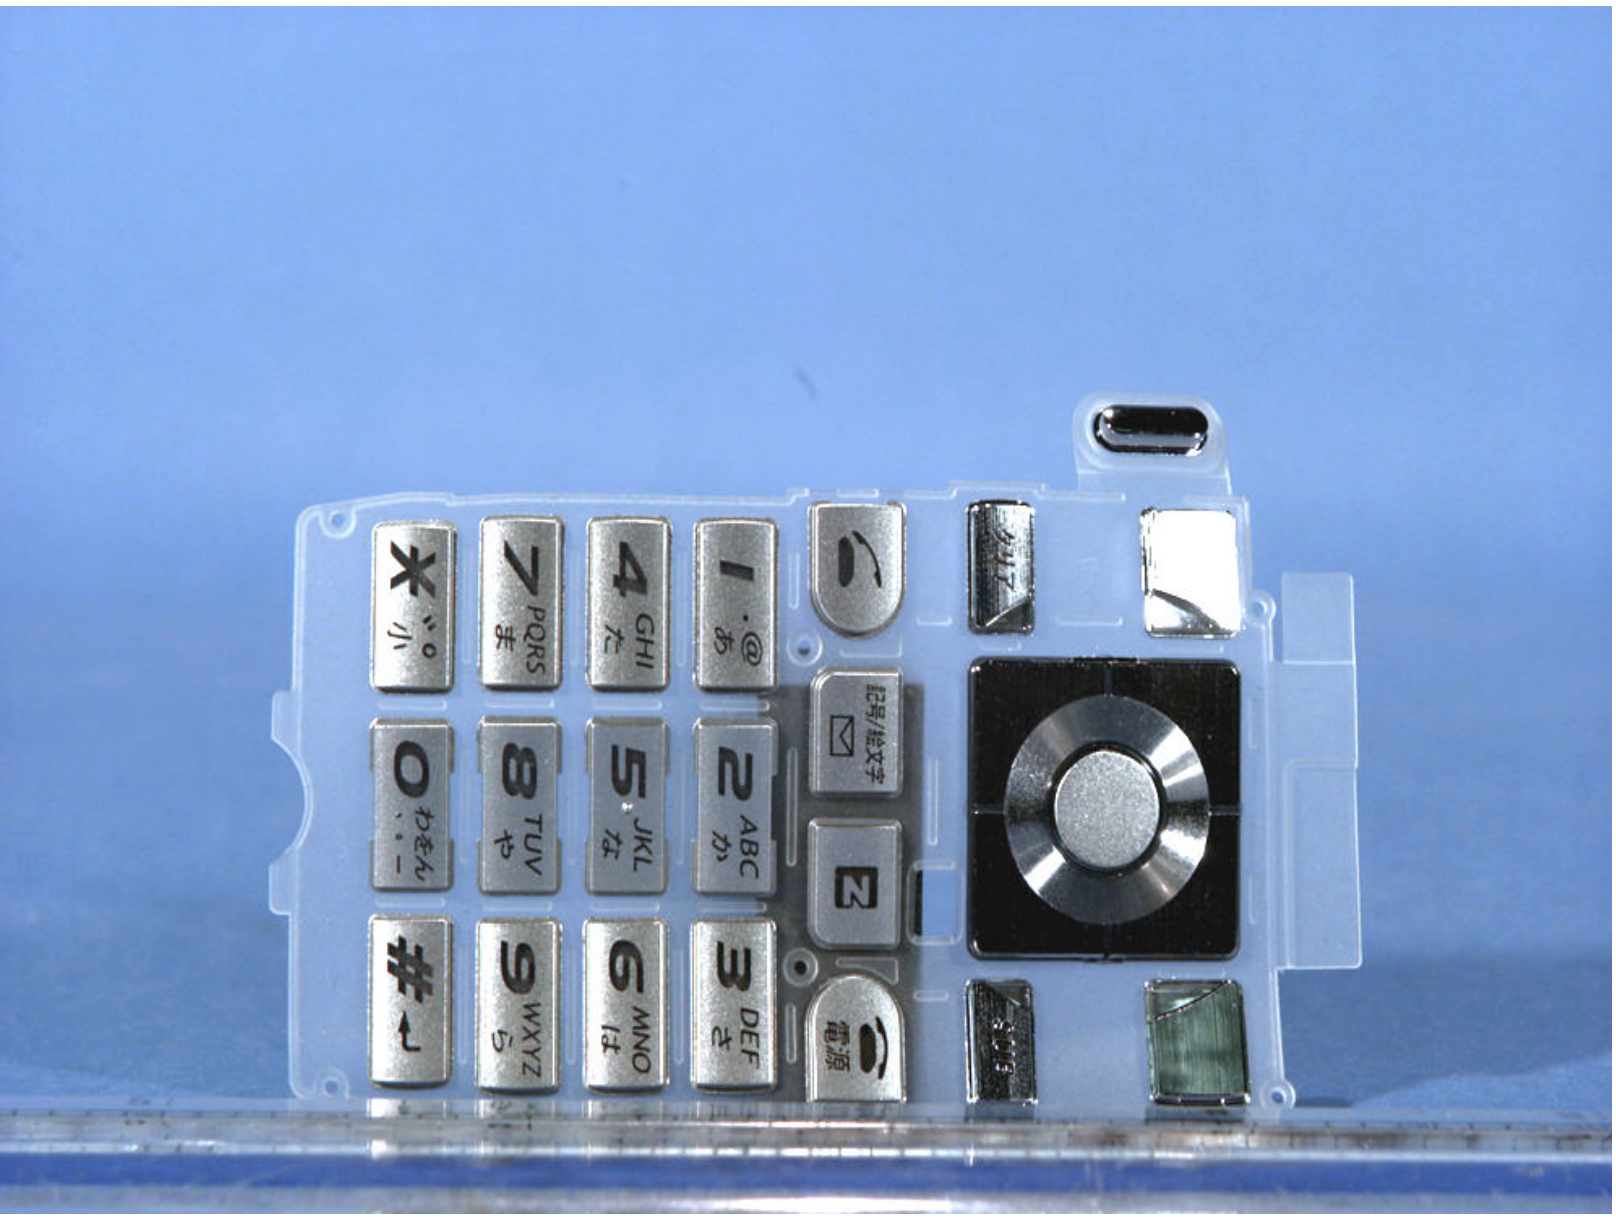

PCTEST
PROFESSIONAL TESTING LABORATORY

© 2004 PCTEST Lab.

SANYO FCC ID: AEZA5505SA
Dual-Band PCS Phone

EUT Photographs
Model: A5505SA

 PCTEST Precision Calibration, Verification, Inspection & Lab.	SANYO FCC ID: AEZA5505SA Dual-Band PCS Phone	EUT Photographs Model: A5505SA
---	---	-----------------------------------

© 2004 PCTEST Lab.

PCTEST
Precision Calibration, Verification, & Testing
LAB

© 2004 PCTEST Lab.

SANYO FCC ID: AEZA5505SA
Dual-Band PCS Phone

EUT Photographs
Model: A5505SA

 PCTEST Professional Calibration, Test, and Repair Lab	SANYO FCC ID: AEZA5505SA Dual-Band PCS Phone	EUT Photographs Model: A5505SA
---	---	-----------------------------------