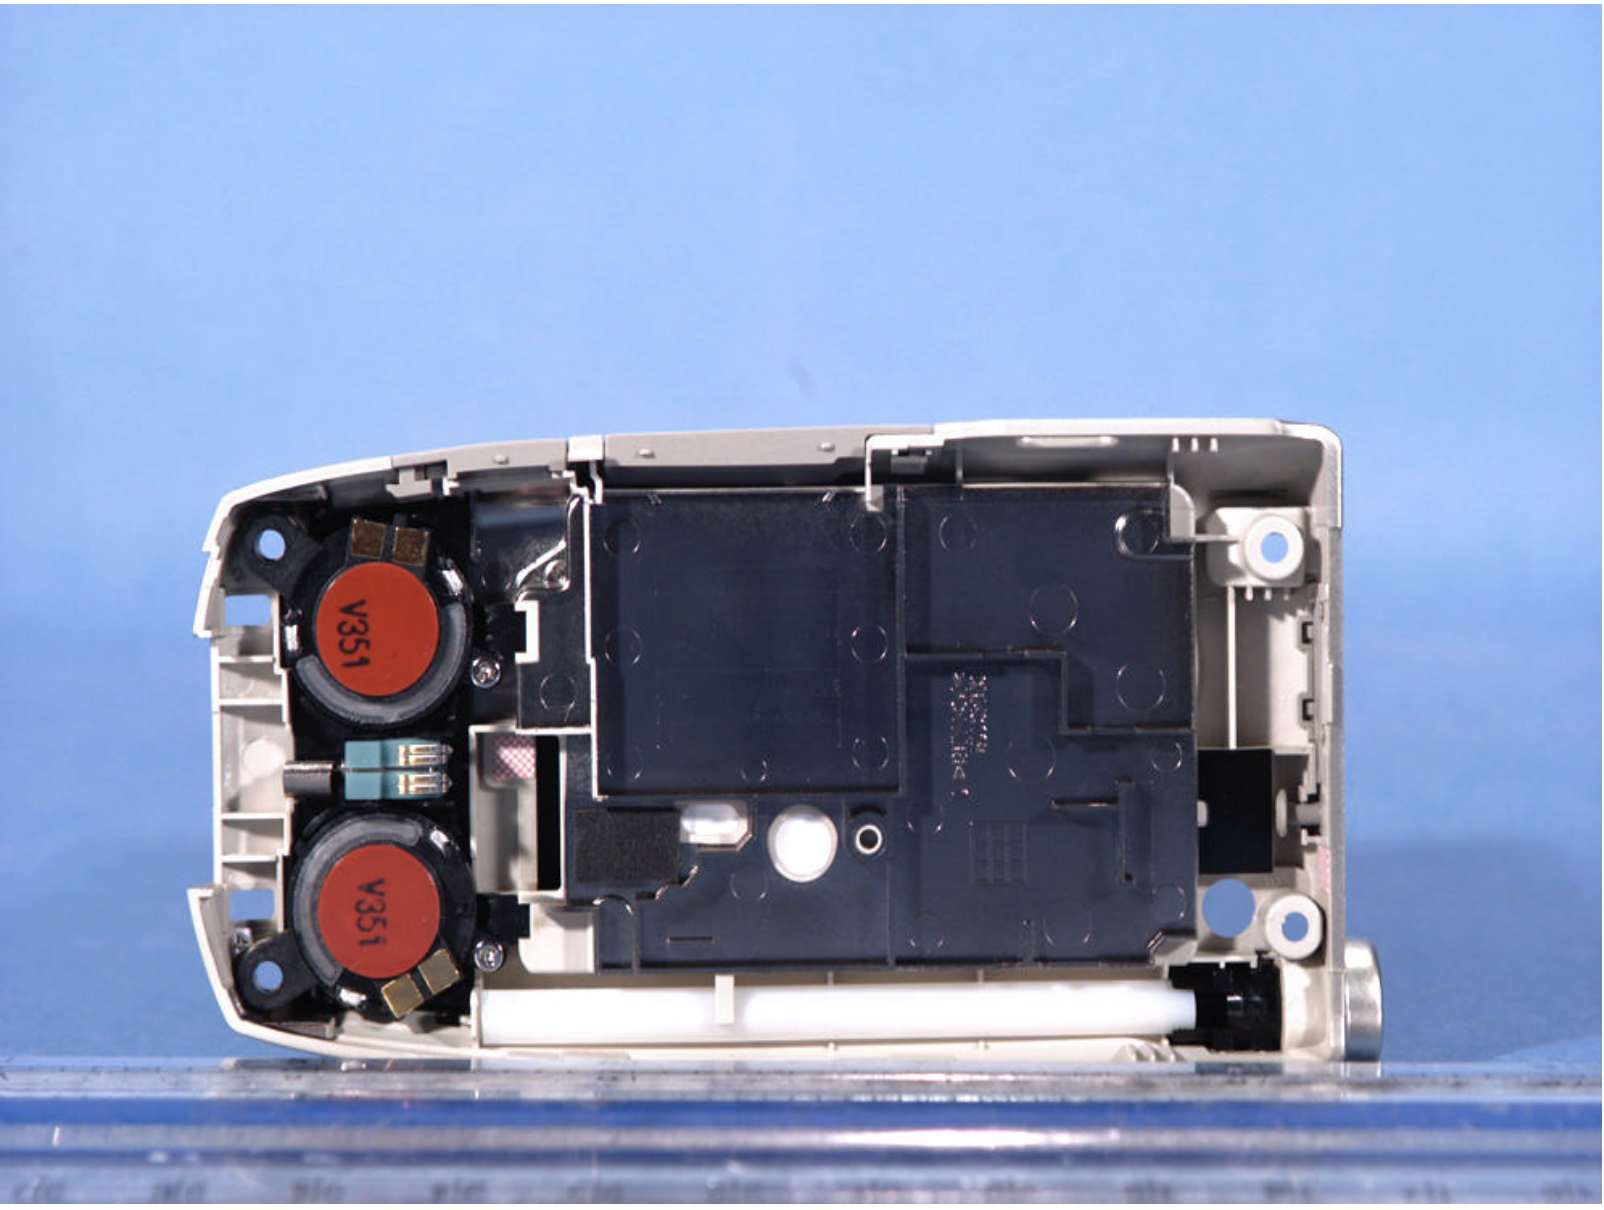

PCTEST
PROFESSIONAL TESTING LABORATORY

© 2004 PCTEST Lab.

SANYO FCC ID: AEZA5505SA
Dual-Band PCS Phone

EUT Photographs
Model: A5505SA

 PCTEST Precision Calibration, Verification, Inspection & Lab.	SANYO FCC ID: AEZA5505SA Dual-Band PCS Phone	EUT Photographs Model: A5505SA
---	---	-----------------------------------

© 2004 PCTEST Lab.

PCTEST
Precision Calibration, Verification, & Testing
LAB

© 2004 PCTEST Lab.

SANYO FCC ID: AEZA5505SA
Dual-Band PCS Phone

EUT Photographs
Model: A5505SA

 PCTEST Professional Calibration, Test, and Repair Lab	SANYO FCC ID: AEZA5505SA Dual-Band PCS Phone	EUT Photographs Model: A5505SA
---	---	-----------------------------------