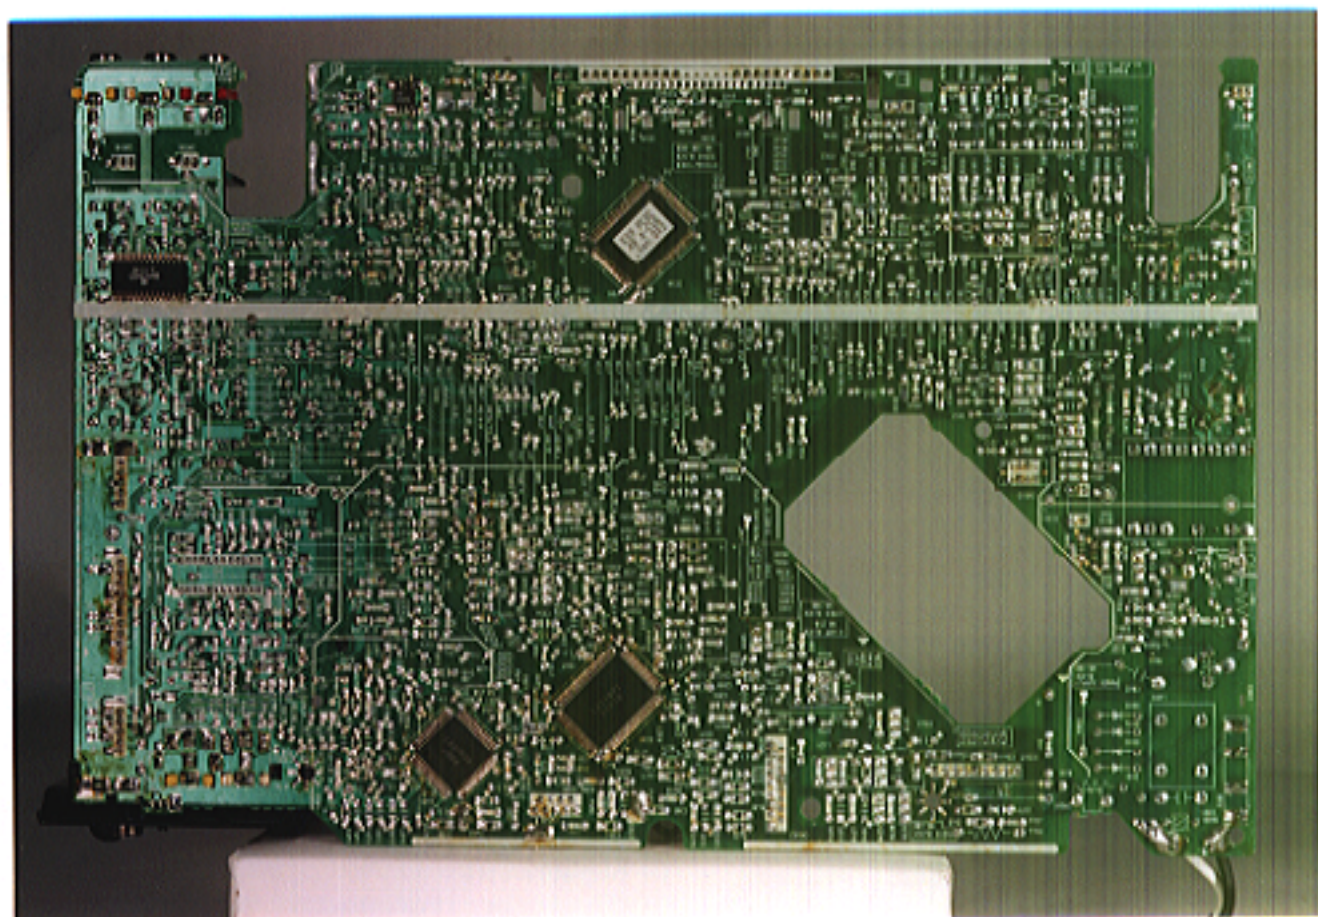

INTERNAL VIEW

FCC ID. : ADTVRA671

Trade Name: PHILIPS

Model No. : VRA671AT21

TOP VIEW OF THE PRINTED CIRCUIT BOARD

FCC ID. : ADTVRA671

Trade Name: PHILIPS

Model No. : VRA671AT21

BOTTOM VIEW OF THE PRINTED CIRCUIT BOARD

FCC ID. : ADTVRA671

Trade Name: PHILIPS

Model No. : VRA671AT21

INTERNAL VIEW OF TUNER / R/F CONVERTER UNIT

FCC ID. : ADTVRA671
Trade Name : PHILIPS
Model No. : VRA671AT21
UNIT TYPE No. : UTUNNTUAL020

INTERNAL VIEW OF TUNER / R/F CONVERTER UNIT

FCC ID. : ADTVRA671
Trade Name : PHILIPS
Model No. : VRA671AT21
UNIT TYPE No. : UTUNNTUAL020

TOP VIEW OF THE LOCATOR UNIT

FCC ID. : ADTVRA671

Trade Name: PHILIPS

Model No. : VRA671AT21

BOTTOM VIEW OF THE LOCATOR UNIT

FCC ID. : ADTVRA671

Trade Name: PHILIPS

Model No. : VRA671AT21