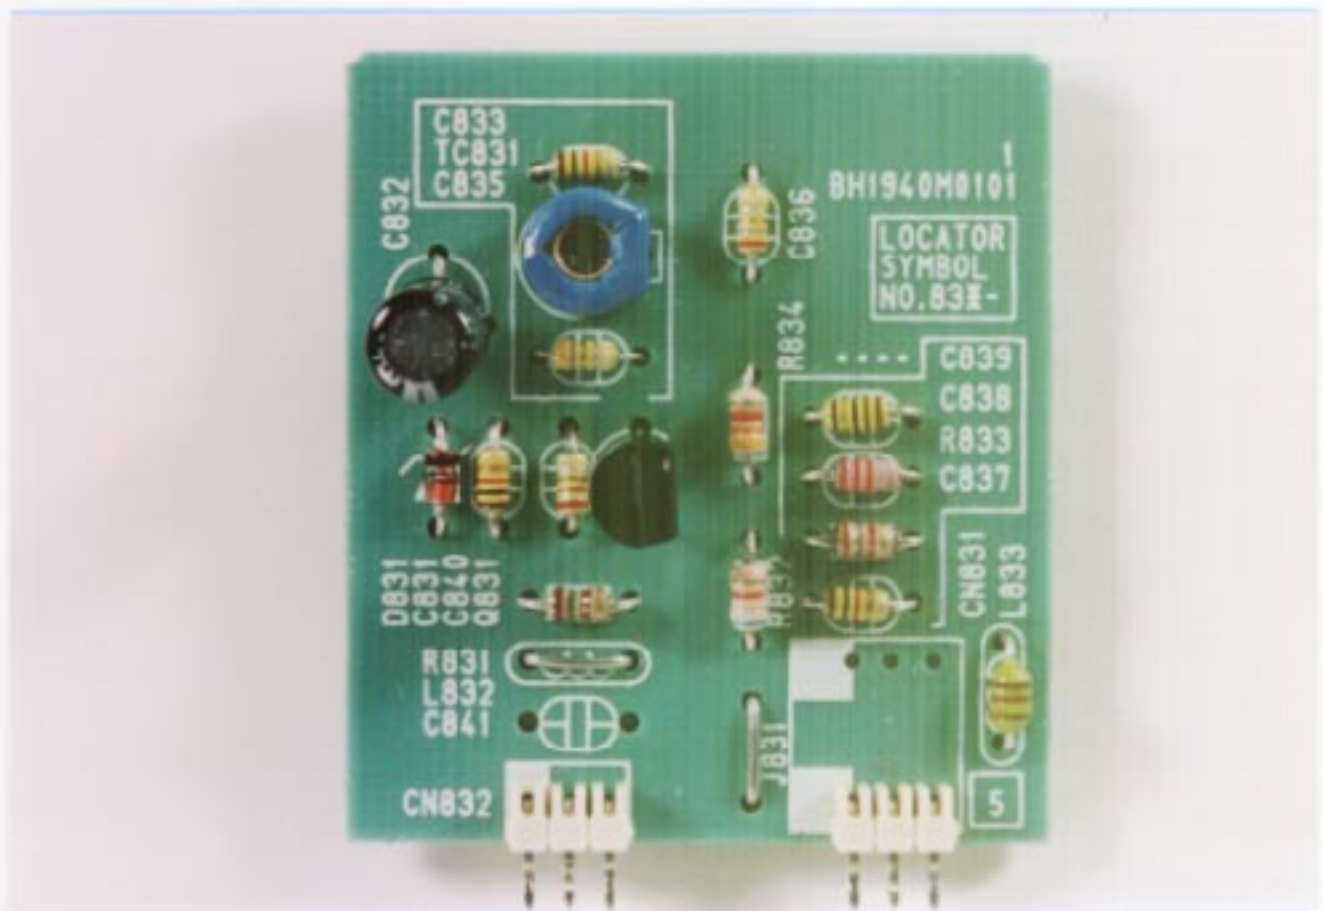

INTERNAL VIEW

FCC ID. : ADTVRA671

Trade Name: PHILIPS

Model No. : VRA671AT21

TOP VIEW OF THE PRINTED CIRCUIT BOARD

FCC ID. : ADTVRA671

Trade Name: PHILIPS

Model No. : VRA671AT21

BOTTOM VIEW OF THE PRINTED CIRCUIT BOARD

FCC ID. : ADTVRA671

Trade Name: PHILIPS

Model No. : VRA671AT21

INTERNAL VIEW OF TUNER / R/F CONVERTER UNIT

FCC ID. : ADTVRA671
Trade Name : PHILIPS
Model No. : VRA671AT21
UNIT TYPE No. : UTUNNTUAL020

INTERNAL VIEW OF TUNER / R/F CONVERTER UNIT

FCC ID. : ADTVRA671
Trade Name : PHILIPS
Model No. : VRA671AT21
UNIT TYPE No. : UTUNNTUAL020

TOP VIEW OF THE LOCATOR UNIT

FCC ID. : ADTVRA671

Trade Name: PHILIPS

Model No. : VRA671AT21

BOTTOM VIEW OF THE LOCATOR UNIT

FCC ID. : ADTVRA671

Trade Name: PHILIPS

Model No. : VRA671AT21