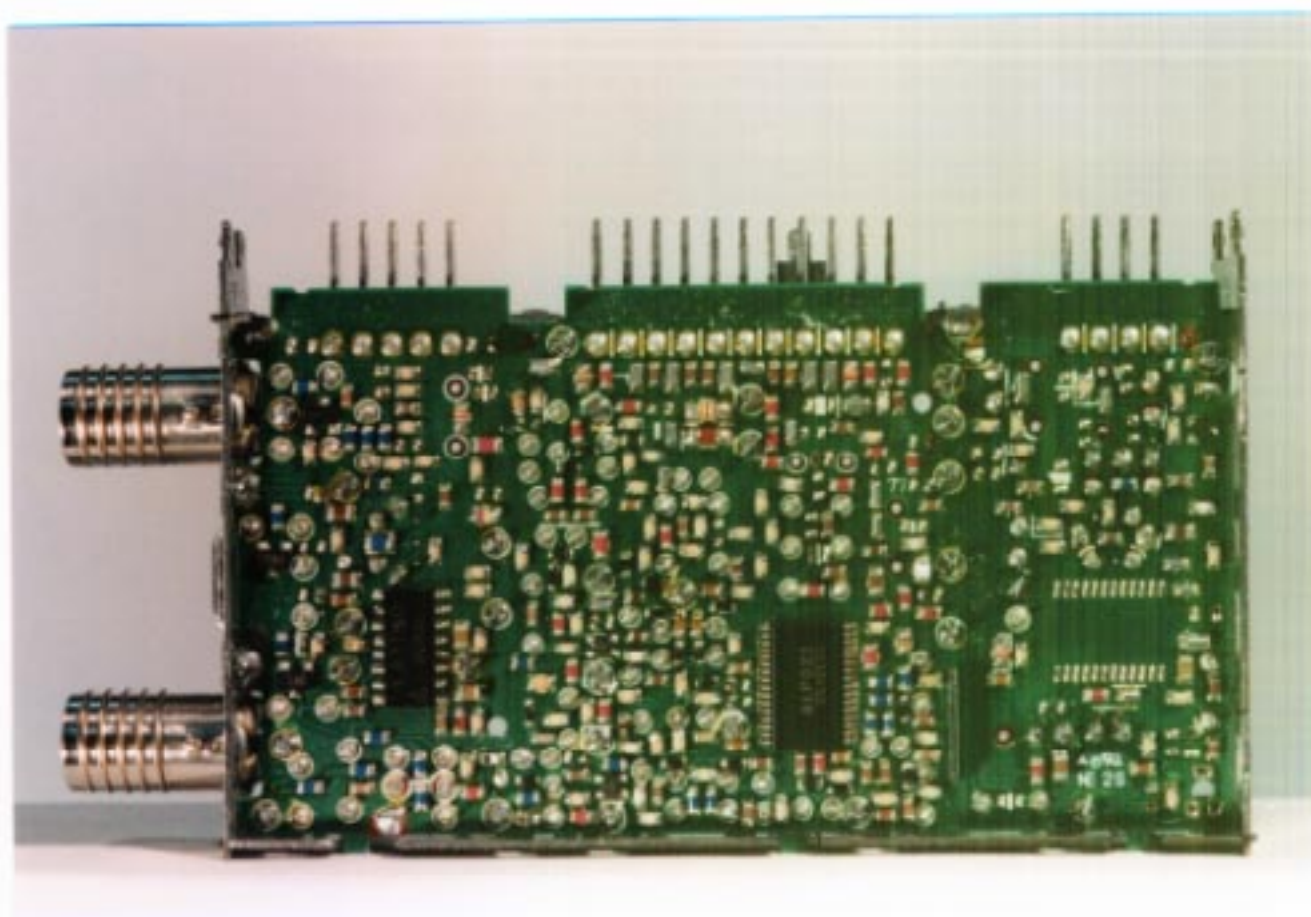

INTERNAL VIEW

FCC ID. : ADTVRA671

Trade Name: PHILIPS

Model No. : VRA671AT21

TOP VIEW OF THE PRINTED CIRCUIT BOARD

FCC ID. : ADTVRA671

Trade Name: PHILIPS

Model No. : VRA671AT21

BOTTOM VIEW OF THE PRINTED CIRCUIT BOARD

FCC ID. : ADTVRA671

Trade Name: PHILIPS

Model No. : VRA671AT21

INTERNAL VIEW OF TUNER / R/F CONVERTER UNIT

FCC ID. : ADTVRA671
Trade Name : PHILIPS
Model No. : VRA671AT21
UNIT TYPE No. : UTUNNTUAL020

INTERNAL VIEW OF TUNER / R/F CONVERTER UNIT

FCC ID. : ADTVRA671
Trade Name : PHILIPS
Model No. : VRA671AT21
UNIT TYPE No. : UTUNNTUAL020

TOP VIEW OF THE LOCATOR UNIT

FCC ID. : ADTVRA671

Trade Name: PHILIPS

Model No. : VRA671AT21

BOTTOM VIEW OF THE LOCATOR UNIT

FCC ID. : ADTVRA671

Trade Name: PHILIPS

Model No. : VRA671AT21