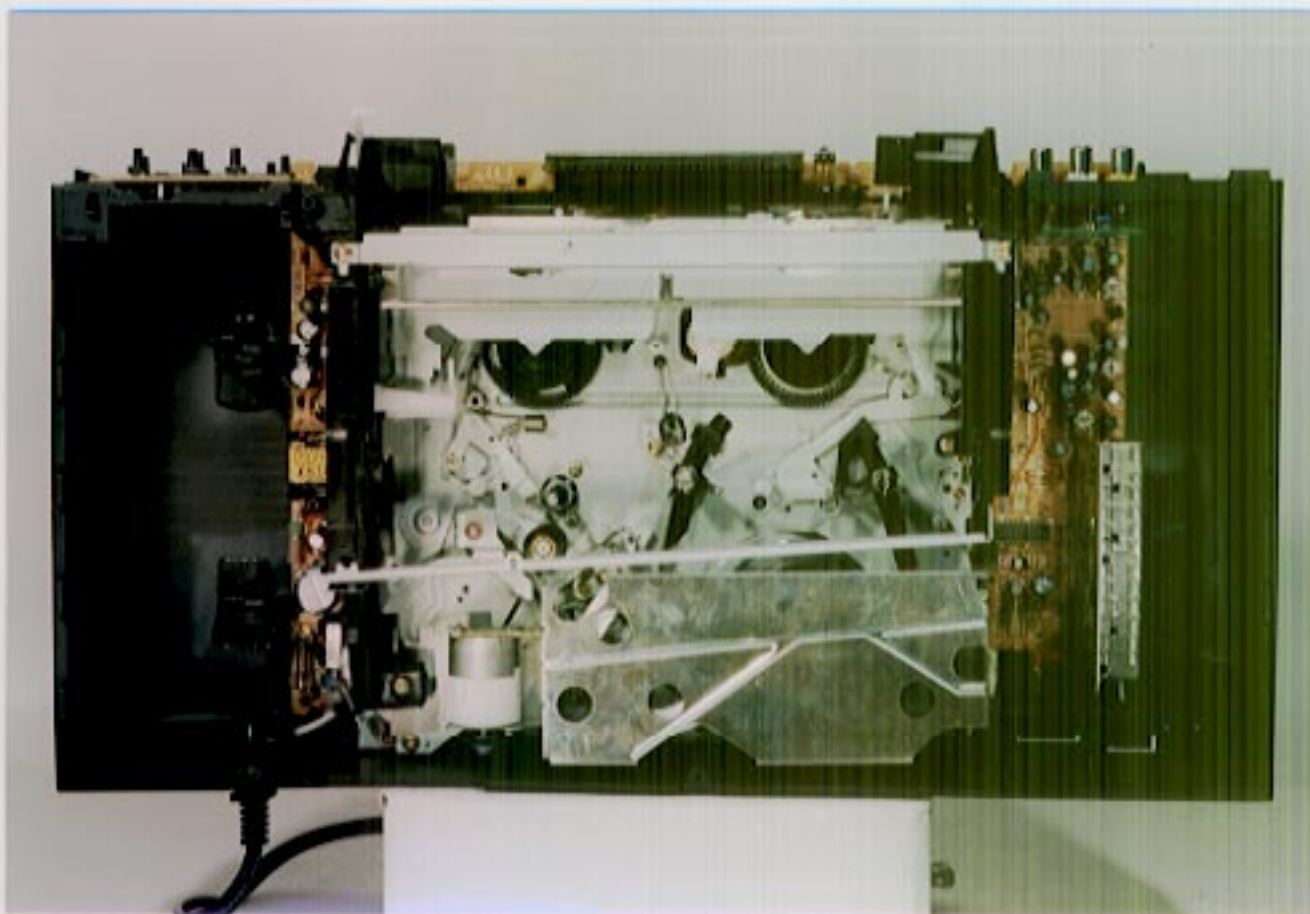

INTERNAL VIEW

FCC ID. : ADTVRA671

Trade Name: PHILIPS

Model No. : VRA671AT21

TOP VIEW OF THE PRINTED CIRCUIT BOARD

FCC ID. : ADTVRA671

Trade Name: PHILIPS

Model No. : VRA671AT21

BOTTOM VIEW OF THE PRINTED CIRCUIT BOARD

FCC ID. : ADTVRA671

Trade Name: PHILIPS

Model No. : VRA671AT21

INTERNAL VIEW OF TUNER / R/F CONVERTER UNIT

FCC ID. : ADTVRA671
Trade Name : PHILIPS
Model No. : VRA671AT21
UNIT TYPE No. : UTUNNTUAL020

INTERNAL VIEW OF TUNER / R/F CONVERTER UNIT

FCC ID. : ADTVRA671
Trade Name : PHILIPS
Model No. : VRA671AT21
UNIT TYPE No. : UTUNNTUAL020

TOP VIEW OF THE LOCATOR UNIT

FCC ID. : ADTVRA671

Trade Name: PHILIPS

Model No. : VRA671AT21

BOTTOM VIEW OF THE LOCATOR UNIT

FCC ID. : ADTVRA671

Trade Name: PHILIPS

Model No. : VRA671AT21