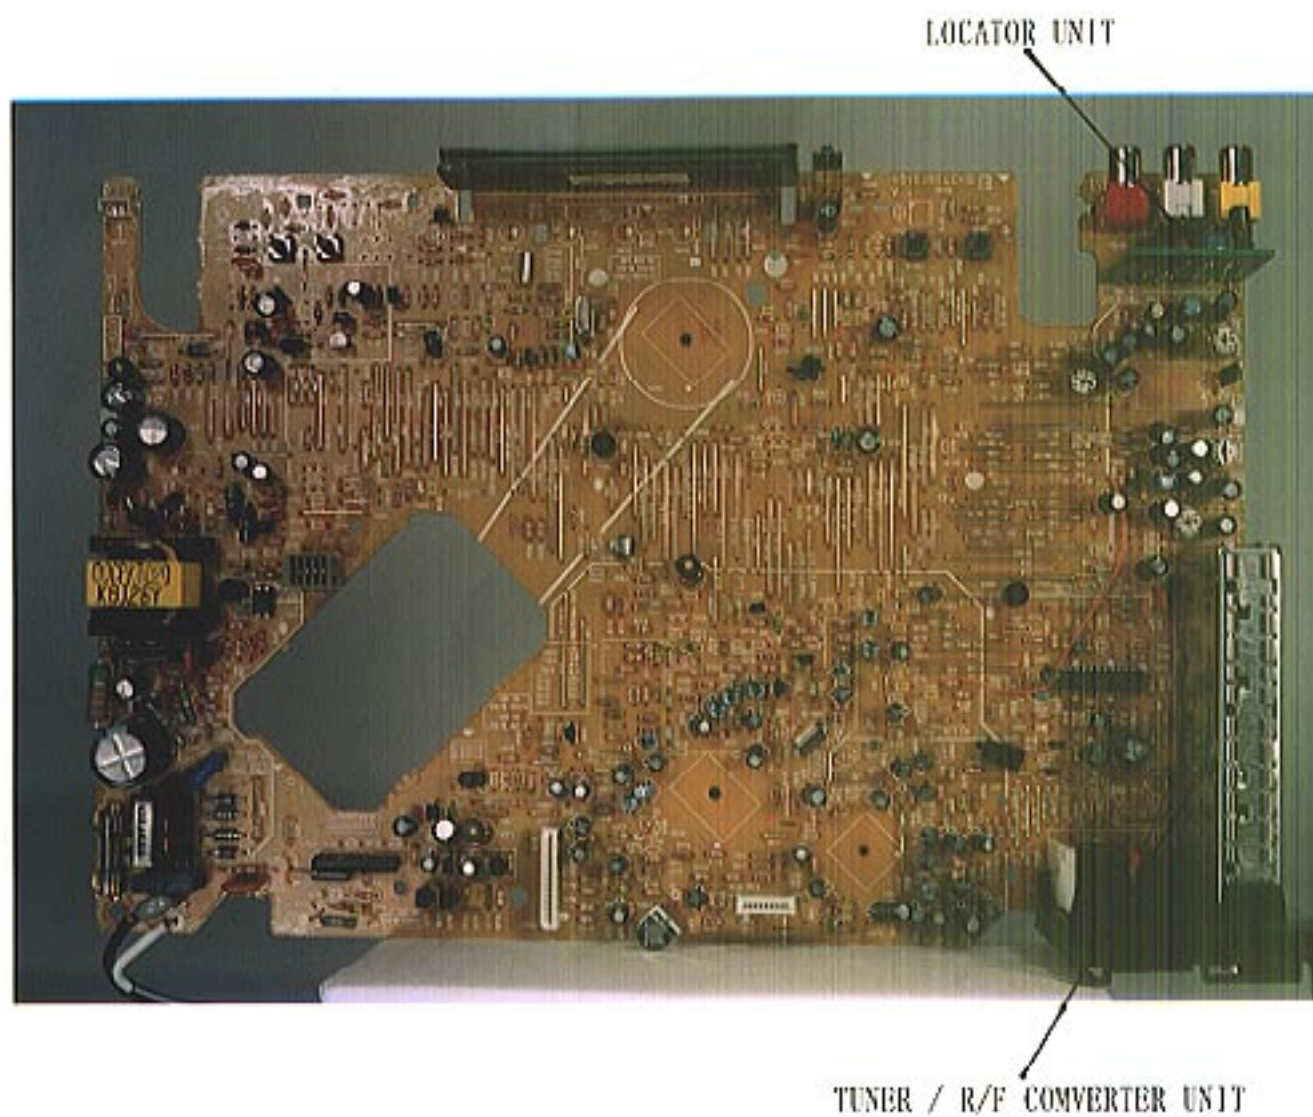

INTERNAL VIEW

FCC ID. : ADTVRA671

Trade Name: PHILIPS

Model No. : VRA671AT21

TOP VIEW OF THE PRINTED CIRCUIT BOARD

FCC ID. : ADTVRA671

Trade Name: PHILIPS

Model No. : VRA671AT21

BOTTOM VIEW OF THE PRINTED CIRCUIT BOARD

FCC ID. : ADTVRA671

Trade Name: PHILIPS

Model No. : VRA671AT21

INTERNAL VIEW OF TUNER / R/F CONVERTER UNIT

FCC ID. : ADTVRA671
Trade Name : PHILIPS
Model No. : VRA671AT21
UNIT TYPE No. : UTUNNTUAL020

INTERNAL VIEW OF TUNER / R/F CONVERTER UNIT

FCC ID. : ADTVRA671
Trade Name : PHILIPS
Model No. : VRA671AT21
UNIT TYPE No. : UTUNNTUAL020

TOP VIEW OF THE LOCATOR UNIT

FCC ID. : ADTVRA671

Trade Name: PHILIPS

Model No. : VRA671AT21

BOTTOM VIEW OF THE LOCATOR UNIT

FCC ID. : ADTVRA671

Trade Name: PHILIPS

Model No. : VRA671AT21