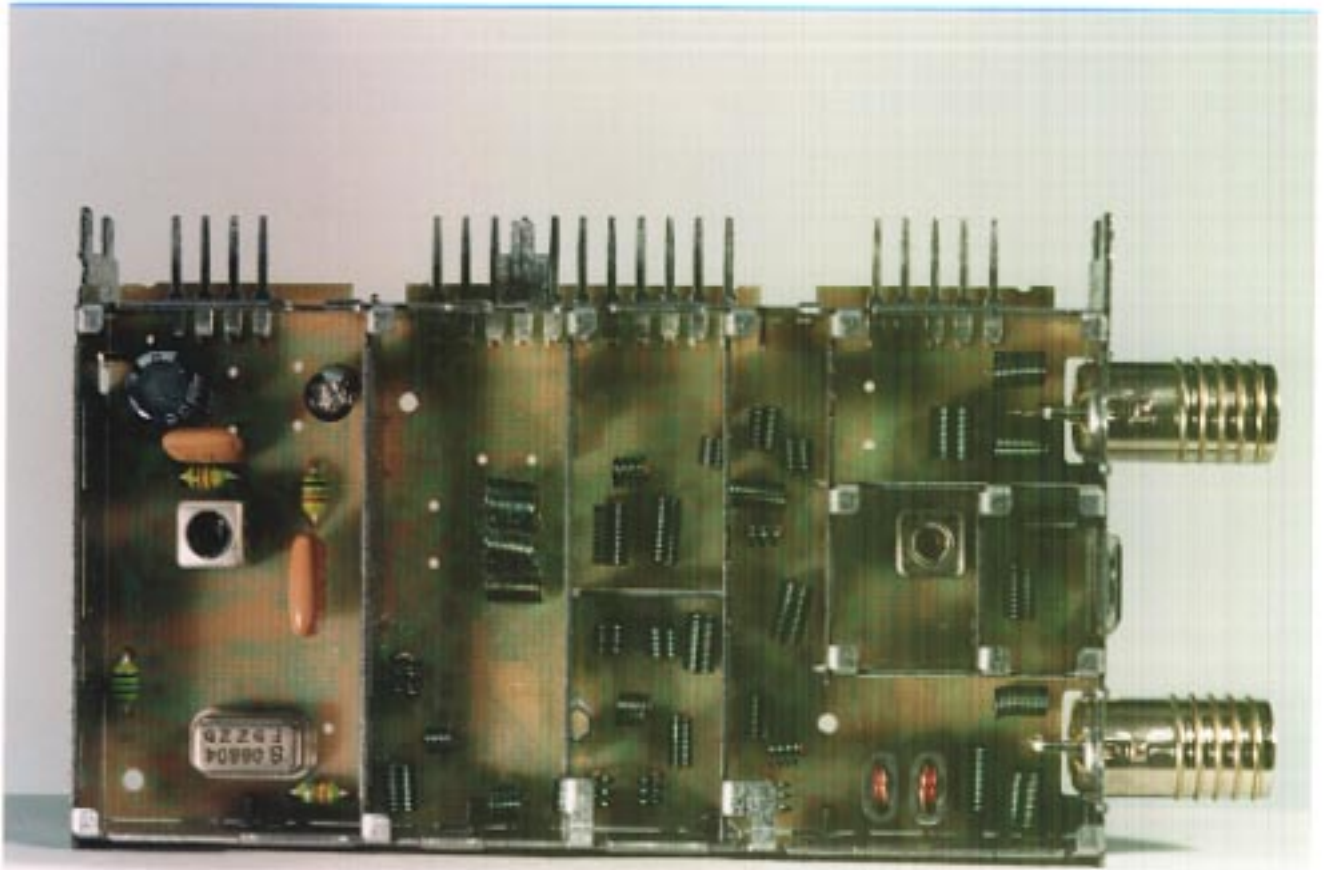

INTERNAL VIEW

FCC ID. : ADTVRA671

Trade Name: PHILIPS

Model No. : VRA671AT21

TOP VIEW OF THE PRINTED CIRCUIT BOARD

FCC ID. : ADTVRA671

Trade Name: PHILIPS

Model No. : VRA671AT21

BOTTOM VIEW OF THE PRINTED CIRCUIT BOARD

FCC ID. : ADTVRA671

Trade Name: PHILIPS

Model No. : VRA671AT21

INTERNAL VIEW OF TUNER / R/F CONVERTER UNIT

FCC ID. : ADTVRA671
Trade Name : PHILIPS
Model No. : VRA671AT21
UNIT TYPE No. : UTUNNTUAL020

INTERNAL VIEW OF TUNER / R/F CONVERTER UNIT

FCC ID. : ADTVRA671
Trade Name : PHILIPS
Model No. : VRA671AT21
UNIT TYPE No. : UTUNNTUAL020

TOP VIEW OF THE LOCATOR UNIT

FCC ID. : ADTVRA671

Trade Name: PHILIPS

Model No. : VRA671AT21

BOTTOM VIEW OF THE LOCATOR UNIT

FCC ID. : ADTVRA671

Trade Name: PHILIPS

Model No. : VRA671AT21