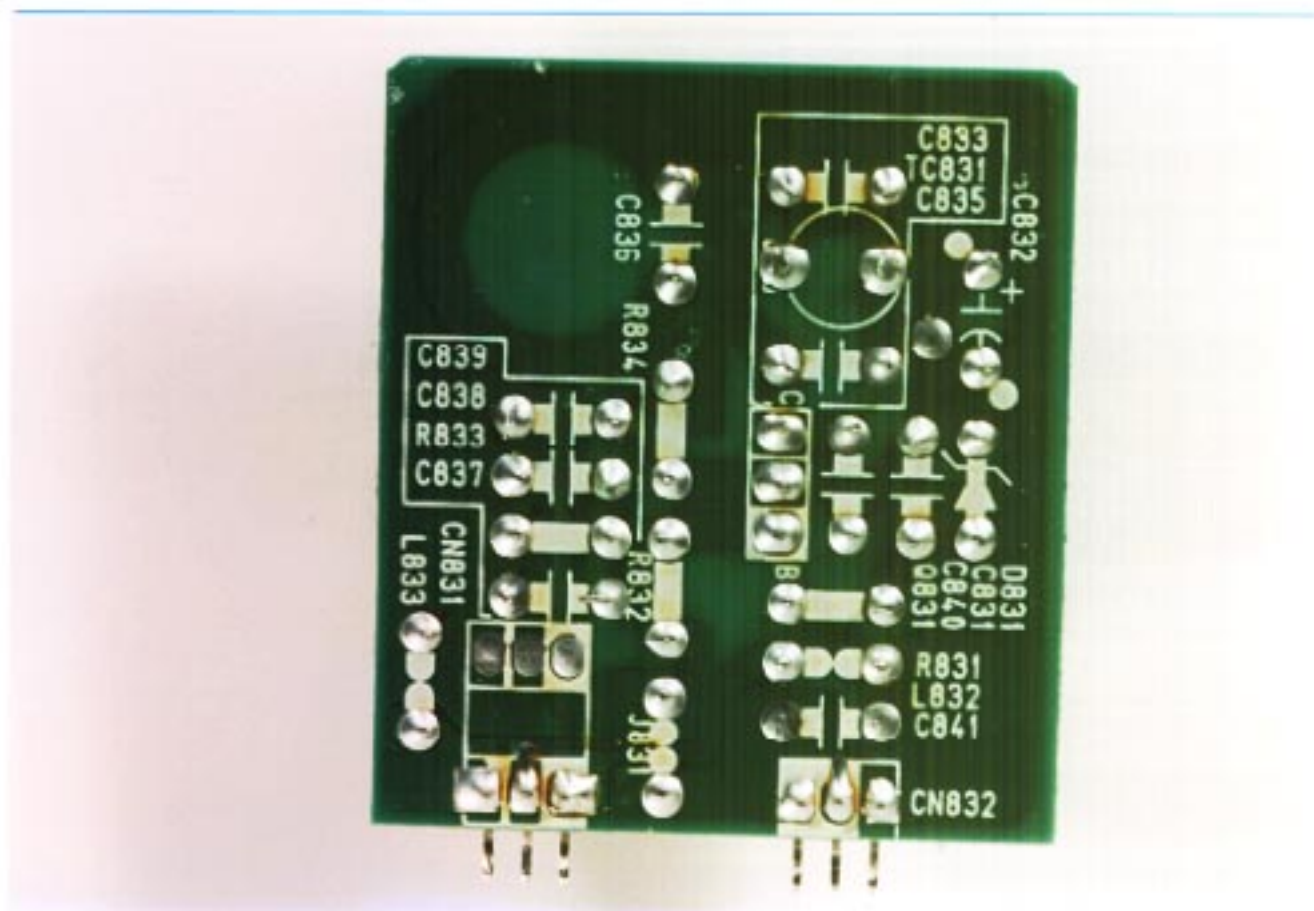

INTERNAL VIEW

FCC ID. : ADTVRA671

Trade Name: PHILIPS

Model No. : VRA671AT21

TOP VIEW OF THE PRINTED CIRCUIT BOARD

FCC ID. : ADTVRA671

Trade Name: PHILIPS

Model No. : VRA671AT21

BOTTOM VIEW OF THE PRINTED CIRCUIT BOARD

FCC ID. : ADTVRA671

Trade Name: PHILIPS

Model No. : VRA671AT21

INTERNAL VIEW OF TUNER / R/F CONVERTER UNIT

FCC ID. : ADTVRA671
Trade Name : PHILIPS
Model No. : VRA671AT21
UNIT TYPE No. : UTUNNTUAL020

INTERNAL VIEW OF TUNER / R/F CONVERTER UNIT

FCC ID. : ADTVRA671
Trade Name : PHILIPS
Model No. : VRA671AT21
UNIT TYPE No. : UTUNNTUAL020

TOP VIEW OF THE LOCATOR UNIT

FCC ID. : ADTVRA671

Trade Name: PHILIPS

Model No. : VRA671AT21

BOTTOM VIEW OF THE LOCATOR UNIT

FCC ID. : ADTVRA671

Trade Name: PHILIPS

Model No. : VRA671AT21