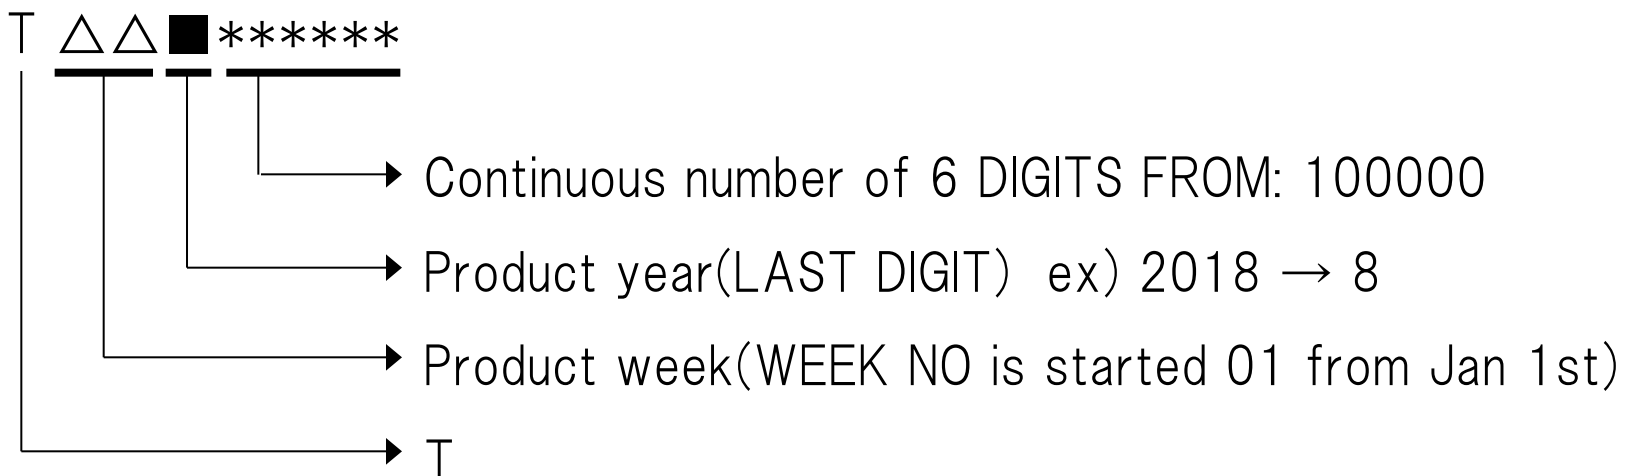

Module Label for U9W31

(note) Serial No.

Location of Module label