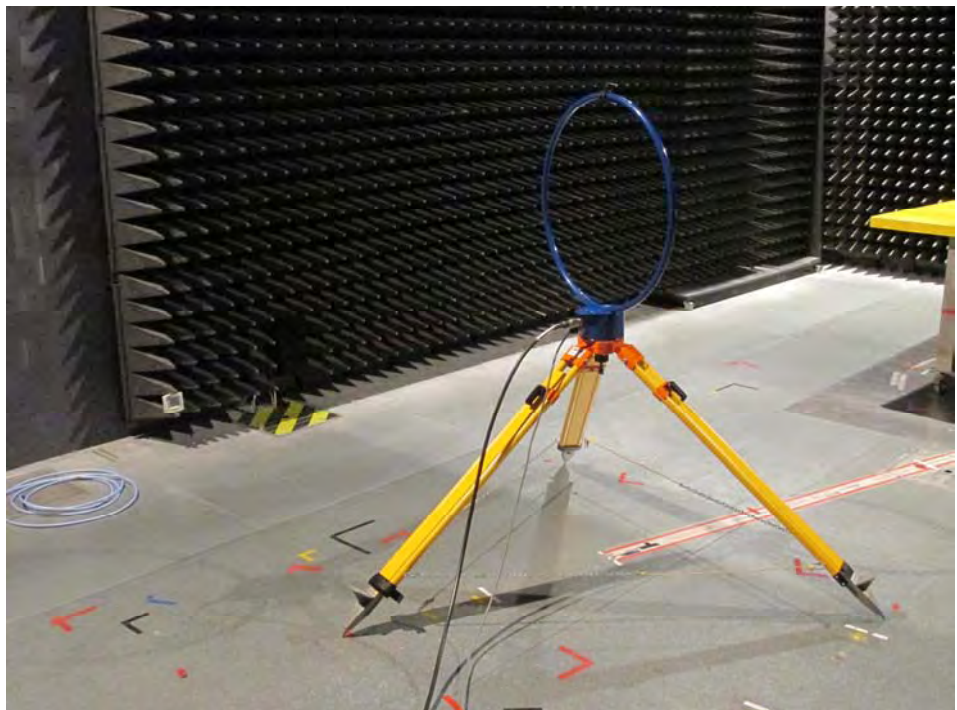

Appendix A. Test Photos

1 Photographs of Conducted Emissions Test Configuration

Mode 2

FRONT VIEW

REAR VIEW

SIDE VIEW

2 Photographs of Radiated Emissions Test Configuration

For radiated emissions 9kHz~30MHz

FRONT VIEW

REAR VIEW

For radiated emissions 30MHz~1GHz
Mode 2

FRONT VIEW

REAR VIEW

For radiated emissions above 1GHz
Mode 1

FRONT VIEW

REAR VIEW