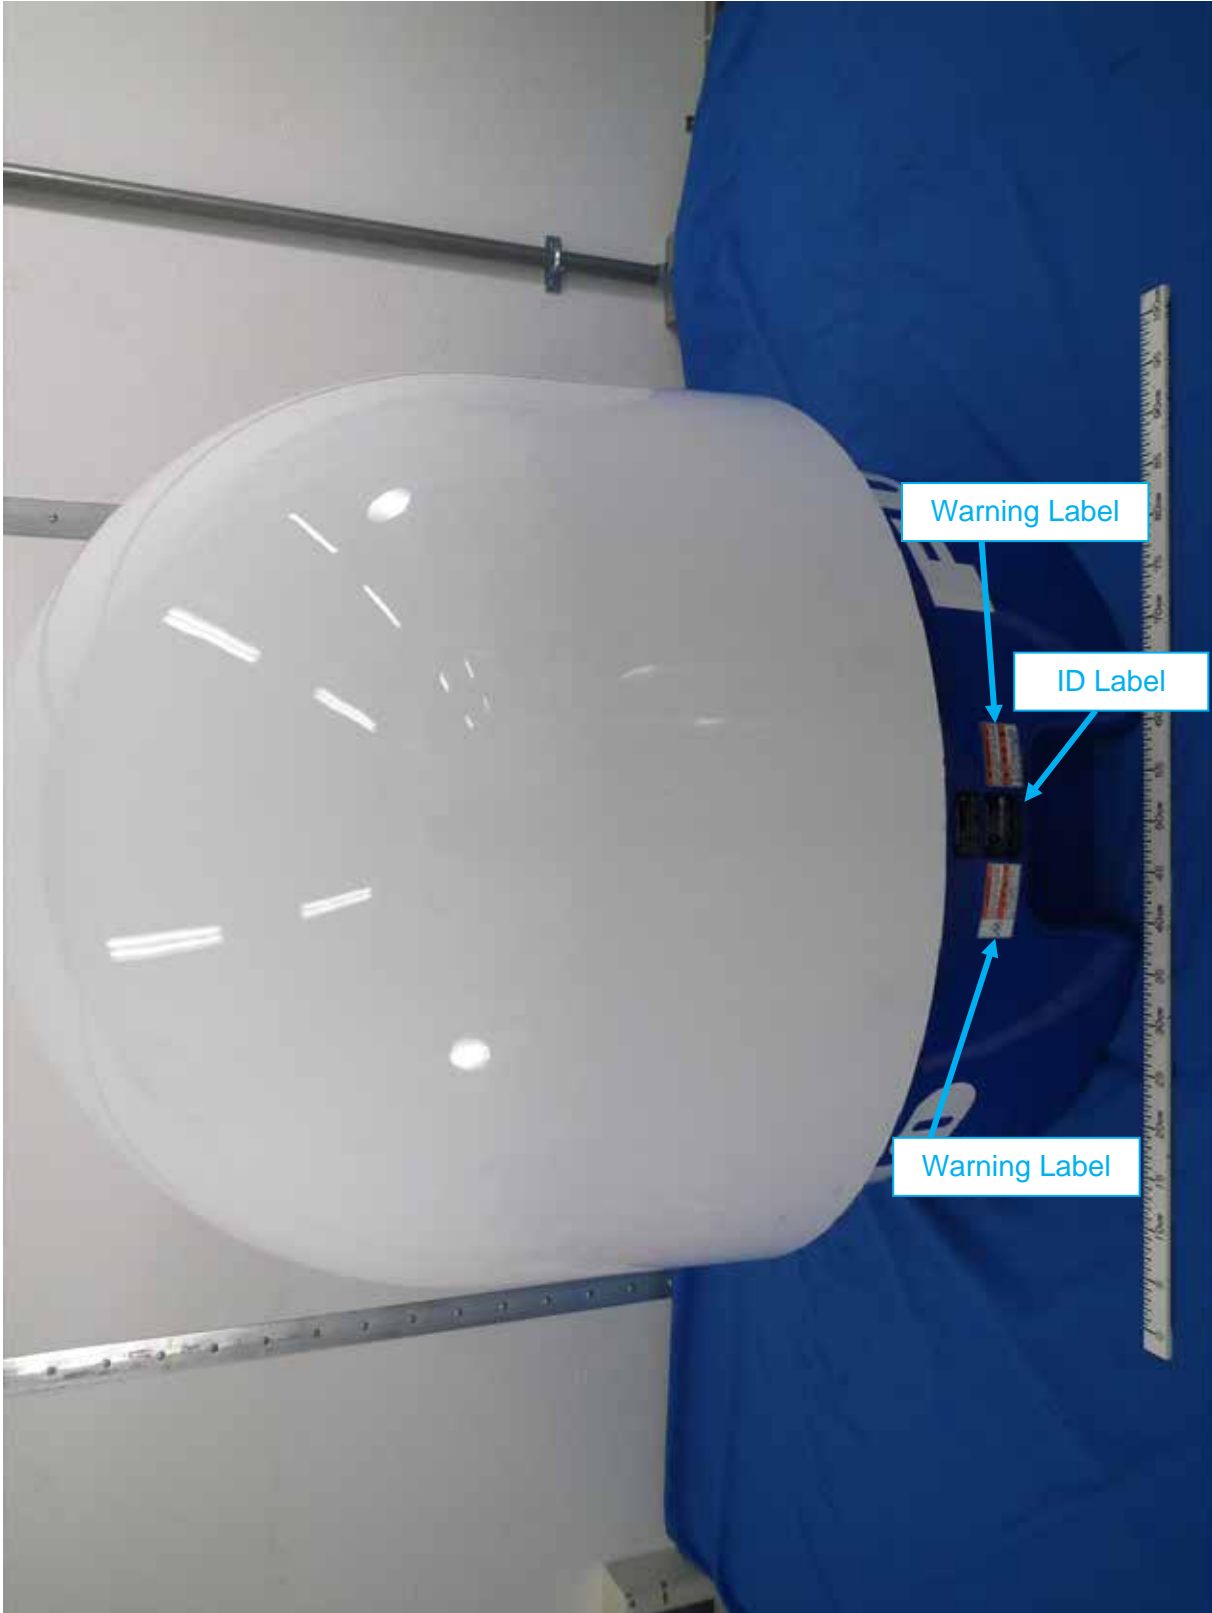

Photographs of the Weather Radar WR2120

Table of Contents

1 Antenna Unit WR2120-ATU	2
1.1 Outside View	2
2 Signal Processing Unit WR2120-SPU	6
2.1 Outside View	6

1 Antenna Unit WR2120-ATU

1.1 Outside View

1.1.1 Front side

1.1.2 Right side

1.1.3 Rear side (showing the ID and warning labels)

1.1.4 Left side

2 Signal Processing Unit WR2120-SPU

2.1 Outside View

2.1.1 Front side (showing the ID label)

2.1.2 Right side